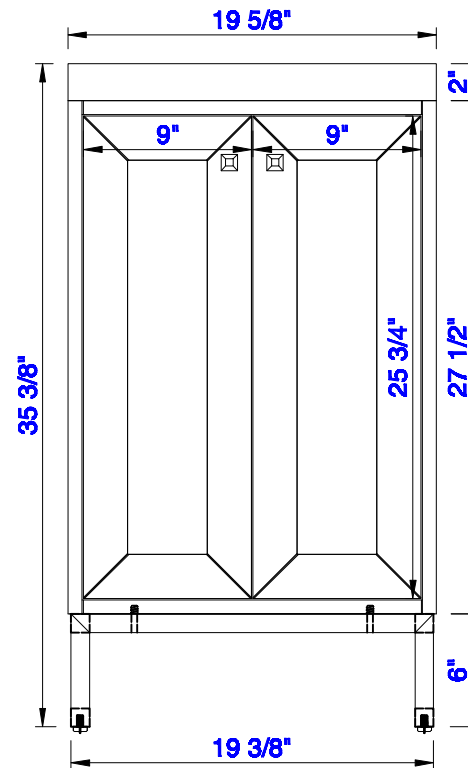

19 5/8"

Item Number:
E303-B20-BNK
E303-B20-MBK
E303-B20-RGD

E303-V20-GW
E303-V20-MG
E303-V20-WW

JAMES MARTIN

VANITIES™

Chianti 19 5/8" Cabinet
Chianti 19 3/8" Metal Base
Diagrams with Dimensions
page 01 of 03

JAMES MARTIN

VANITIES™

Chianti 19 5/8" Cabinet
Chianti 19 3/8" Metal Base
Diagrams with Dimensions
page 02 of 03

NOTE ONE: Countertop with integrated sink is shown on this cabinet.

Version:202004

19 5/8"

Item Number:
E303-B20-BNK
E303-B20-MBK
E303-B20-RGD

Version:202004

19 5/8"

Item Number:
SSP-2016-WG

JAMES MARTIN

VANITIES™

Resin 19 5/8" Single Basin
Diagrams with Dimensions
page 01 of 01

500mm

Item Number:
SSP-S2016-WG

JAMES MARTIN

VANITIES™

Resin 500mm Single Basin
Diagrams with Dimensions
page 01 of 01