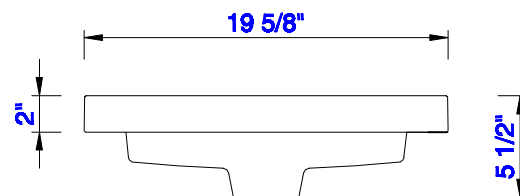

JAMES MARTIN

VANITIES™

Chianti 500mm Cabinet
Chianti 492mm Metal Base
Diagrams with Dimensions
page 02 of 03

NOTE ONE: Countertop with integrated sink is shown on this cabinet.

Version:202004

794mm

Item Number:
E303-B20-BNK
E303-B20-MBK
E303-B20-RGD

E303-V20-GW
E303-V20-MG
E303-V20-WW

JAMES MARTIN

VANITIES™

Chianti 500mm Cabinet
Chianti 492mm Metal Base
Diagrams with Dimensions
page 03 of 03

NOTE ONE: Countertop with integrated sink is shown on this cabinet
NOTE TWO: This vanity does not have a Backsplash.

Version:202004

19 5/8"

Item Number:
SSP-2016-WG

JAMES MARTIN

VANITIES™

Resin 19 5/8" Single Basin
Diagrams with Dimensions
page 01 of 01

500mm

Item Number:
SSP-S2016-WG

JAMES MARTIN

VANITIES™

Resin 500mm Single Basin
Diagrams with Dimensions
page 01 of 01