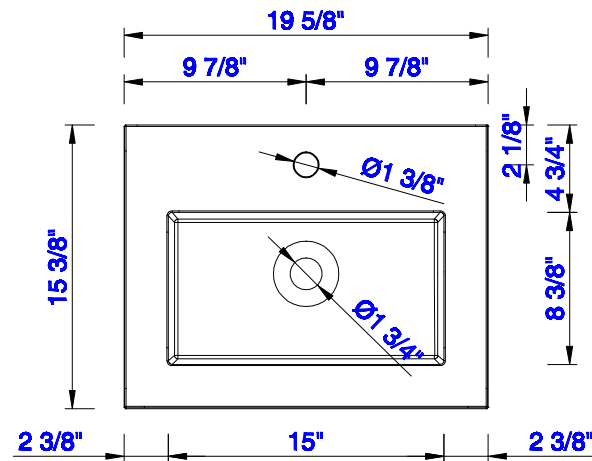

JAMES MARTIN

VANITIES™

Chianti 500mm Cabinet
Chianti 492mm Metal Base
Diagrams with Dimensions
page 02 of 03

NOTE ONE: Countertop with integrated sink is shown on this cabinet.

Version:202004

794mm

Item Number:
E303-B20-BNK
E303-B20-MBK
E303-B20-RGD

E303-V20-GW
E303-V20-MG
E303-V20-WW

JAMES MARTIN

VANITIES™

Chianti 500mm Cabinet
Chianti 492mm Metal Base
Diagrams with Dimensions
page 03 of 03

NOTE ONE: Countertop with integrated sink is shown on this cabinet
NOTE TWO: This vanity does not have a Backsplash.

Version:202004

19 5/8"

Item Number:
SSP-2016-WG

JAMES MARTIN

VANITIES™

Resin 19 5/8" Single Basin
Diagrams with Dimensions
page 01 of 01

500mm

Item Number:
SSP-S2016-WG

JAMES MARTIN

VANITIES™

Resin 500mm Single Basin
Diagrams with Dimensions
page 01 of 01