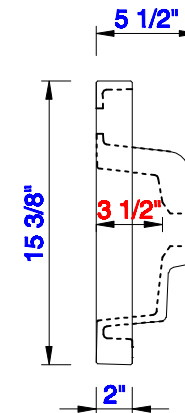

JAMES MARTIN

VANITIES™

Chianti 500mm Cabinet
Chianti 492mm Metal Base
Diagrams with Dimensions
page 02 of 03

NOTE ONE: Countertop with integrated sink is shown on this cabinet.

Version:202004

794mm

Item Number:
E303-B20-BNK
E303-B20-MBK
E303-B20-RGD

E303-V20-GW
E303-V20-MG
E303-V20-WW

JAMES MARTIN

VANITIES™

Chianti 500mm Cabinet
Chianti 492mm Metal Base
Diagrams with Dimensions
page 03 of 03

NOTE ONE: Countertop with integrated sink is shown on this cabinet
NOTE TWO: This vanity does not have a Backsplash.

Version:202004

19 5/8"

Item Number:
SSP-2016-WG

JAMES MARTIN

VANITIES™

Resin 19 5/8" Single Basin
Diagrams with Dimensions
page 01 of 01

500mm

Item Number:
SSP-S2016-WG

JAMES MARTIN

VANITIES™

Resin 500mm Single Basin
Diagrams with Dimensions
page 01 of 01