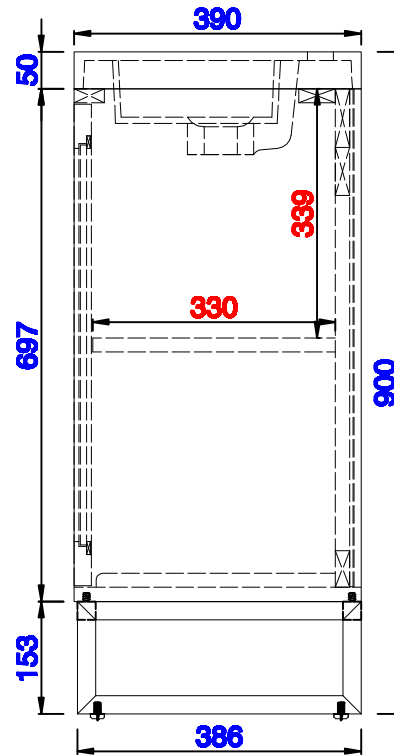

JAMES MARTIN

VANITIES™

Chianti 500mm Cabinet
Chianti 492mm Metal Base
Diagrams with Dimensions
page 02 of 03

NOTE ONE: Countertop with integrated sink is shown on this cabinet.

Version:202004

794mm

Item Number:
E303-B20-BNK
E303-B20-MBK
E303-B20-RGD

E303-V20-GW
E303-V20-MG
E303-V20-WW

JAMES MARTIN

VANITIES™

Chianti 500mm Cabinet
Chianti 492mm Metal Base
Diagrams with Dimensions
page 03 of 03

NOTE ONE: Countertop with integrated sink is shown on this cabinet
NOTE TWO: This vanity does not have a Backsplash.

Version:202004

19 5/8"

Item Number:
SSP-2016-WG

JAMES MARTIN

VANITIES™

Resin 19 5/8" Single Basin
Diagrams with Dimensions
page 01 of 01

500mm

Item Number:
SSP-S2016-WG

JAMES MARTIN

VANITIES™

Resin 500mm Single Basin
Diagrams with Dimensions
page 01 of 01