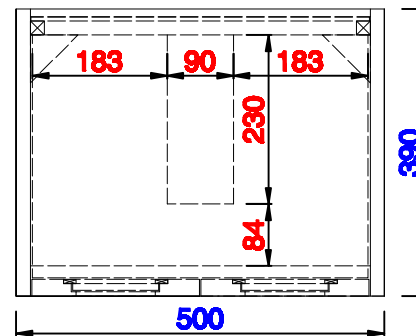

Version:202004

794mm

Item Number:
E303-B20-BNK
E303-B20-MBK
E303-B20-RGD

E303-V20-GW
E303-V20-MG
E303-V20-WW

JAMES MARTIN

VANITIES™

Chianti 500mm Cabinet
Chianti 492mm Metal Base
Diagrams with Dimensions
page 01 of 03

JAMES MARTIN

VANITIES™

Chianti 500mm Cabinet
Chianti 492mm Metal Base
Diagrams with Dimensions
page 02 of 03

NOTE ONE: Countertop with integrated sink is shown on this cabinet.

Version:202004

794mm

Item Number:
E303-B20-BNK
E303-B20-MBK
E303-B20-RGD

E303-V20-GW
E303-V20-MG
E303-V20-WW

JAMES MARTIN

VANITIES™

Chianti 500mm Cabinet
Chianti 492mm Metal Base
Diagrams with Dimensions
page 03 of 03

NOTE ONE: Countertop with integrated sink is shown on this cabinet
NOTE TWO: This vanity does not have a Backsplash.

Version:202004

19 5/8"

Item Number:
SSP-2016-WG

JAMES MARTIN

VANITIES™

Resin 19 5/8" Single Basin
Diagrams with Dimensions
page 01 of 01

500mm

Item Number:
SSP-S2016-WG