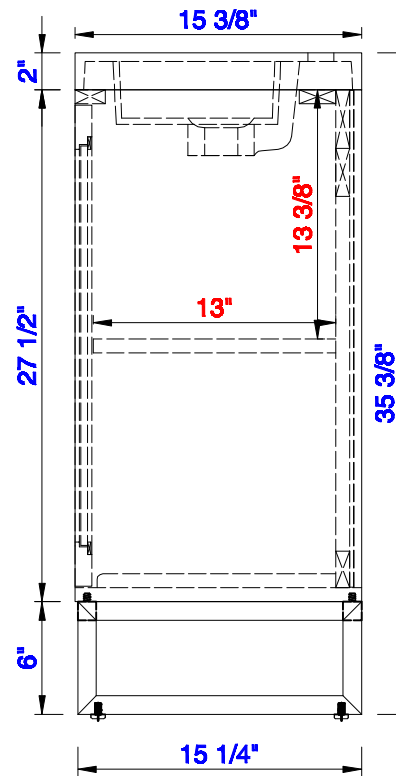

JAMES MARTIN

VANITIES™

Chianti 19 5/8" Cabinet
Chianti 19 3/8" Metal Base
Diagrams with Dimensions
page 02 of 03

NOTE ONE: Countertop with integrated sink is shown on this cabinet.

Version:202004

19 5/8"

Item Number:
E303-B20-BNK
E303-B20-MBK
E303-B20-RGD

E303-V20-GW
E303-V20-MG
E303-V20-WW

JAMES MARTIN

VANITIES™

Chianti 19 5/8" Cabinet
Chianti 19 3/8" Metal Base
Diagrams with Dimensions
page 03 of 03

NOTE ONE: Countertop with integrated sink is shown on this cabinet
NOTE TWO: This vanity does not have a Backsplash.

Version:202004

794mm

Item Number:
E303-B20-BNK
E303-B20-MBK
E303-B20-RGD

E303-V20-GW
E303-V20-MG
E303-V20-WW

JAMES MARTIN

VANITIES™

Chianti 500mm Cabinet
Chianti 492mm Metal Base
Diagrams with Dimensions
page 01 of 03

Version:202004

19 5/8"

Item Number:
SSP-2016-WG

JAMES MARTIN

VANITIES™

Resin 19 5/8" Single Basin
Diagrams with Dimensions
page 01 of 01

500mm

Item Number:
SSP-S2016-WG