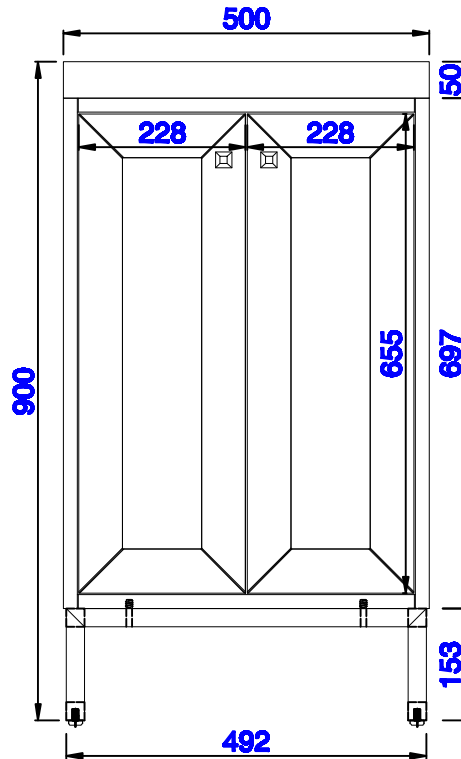

Version:202004

794mm

Item Number:
E303-B20-BNK
E303-B20-MBK
E303-B20-RGD

E303-V20-GW
E303-V20-MG
E303-V20-WW

JAMES MARTIN

VANITIES™

Chianti 500mm Cabinet
Chianti 492mm Metal Base
Diagrams with Dimensions
page 01 of 03

JAMES MARTIN

VANITIES™

Chianti 500mm Cabinet
Chianti 492mm Metal Base
Diagrams with Dimensions
page 02 of 03

NOTE ONE: Countertop with integrated sink is shown on this cabinet.

Version:202004

794mm

Item Number:
E303-B20-BNK
E303-B20-MBK
E303-B20-RGD

Version:202004

19 5/8"

Item Number:
SSP-2016-WG

JAMES MARTIN

VANITIES™

Resin 19 5/8" Single Basin
Diagrams with Dimensions
page 01 of 01

500mm

Item Number:
SSP-S2016-WG

JAMES MARTIN

VANITIES™

Resin 500mm Single Basin
Diagrams with Dimensions
page 01 of 01