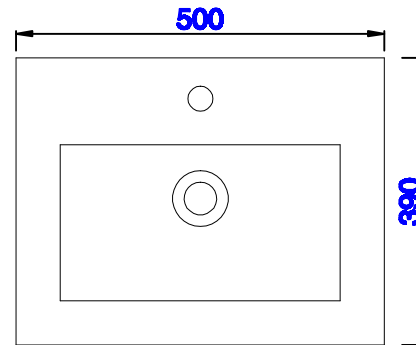

Version:202004

794mm

Item Number:
E303-B20-BNK
E303-B20-MBK
E303-B20-RGD

E303-V20-GW
E303-V20-MG
E303-V20-WW

JAMES MARTIN

VANITIES™

Chianti 500mm Cabinet
Chianti 492mm Metal Base
Diagrams with Dimensions
page 01 of 03

NOTE ONE: Countertop with integrated sink is shown on this cabinet
NOTE TWO: This vanity does not have a Backsplash.

Version:202004

794mm

Item Number:
E303-B20-BNK
E303-B20-MBK
E303-B20-RGD

E303-V20-GW
E303-V20-MG
E303-V20-WW

JAMES MARTIN

VANITIES™

Chianti 500mm Cabinet
Chianti 492mm Metal Base
Diagrams with Dimensions
page 02 of 03

NOTE ONE: Countertop with integrated sink is shown on this cabinet.

Version:202004

794mm

Item Number:
E303-B20-BNK
E303-B20-MBK
E303-B20-RGD

E303-V20-GW
E303-V20-MG
E303-V20-WW

JAMES MARTIN

VANITIES™

Chianti 500mm Cabinet
Chianti 492mm Metal Base
Diagrams with Dimensions
page 03 of 03

NOTE ONE: Countertop with integrated sink is shown on this cabinet
NOTE TWO: This vanity does not have a Backsplash.