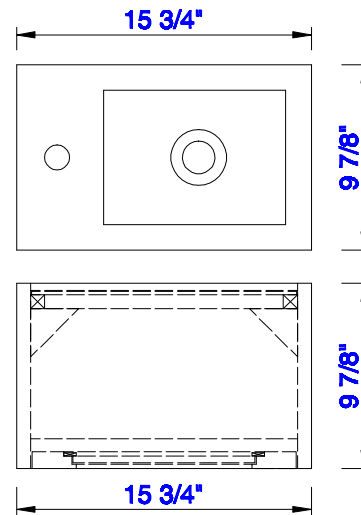

15 3/4"

Item Number:  
E303-B16-BNK  
E303-B16-MBK  
E303-B16-RGD

E303-V16-GW  
E303-V16-MG  
E303-V16-WW

JAMES MARTIN

VANITIES™

**Chianti 15 3/4" Cabinet**  
**Chianti 15 5/8" Metal Base**  
Diagrams with Dimensions  
page 01 of 03

E303-V16-GW  
E303-V16-MG  
E303-V16-WW

JAMES MARTIN

VANITIES™

Chianti 15 3/4" Cabinet  
Chianti 15 5/8" Metal Base  
Diagrams with Dimensions  
page 02 of 03

**NOTE ONE: Countertop with integrated sink is shown on this cabinet.**

Version:202004

15 3/4"

Item Number:  
E303-B16-BNK  
E303-B16-MBK  
E303-B16-RGD

E303-V16-GW  
E303-V16-MG  
E303-V16-WW

JAMES MARTIN

VANITIES™

Chianti 15 3/4" Cabinet  
Chianti 15 5/8" Metal Base  
Diagrams with Dimensions  
page 03 of 03

JAMES MARTIN

VANITIES™

Resin 400mm Single Basin  
Diagrams with Dimensions  
page 01 of 01