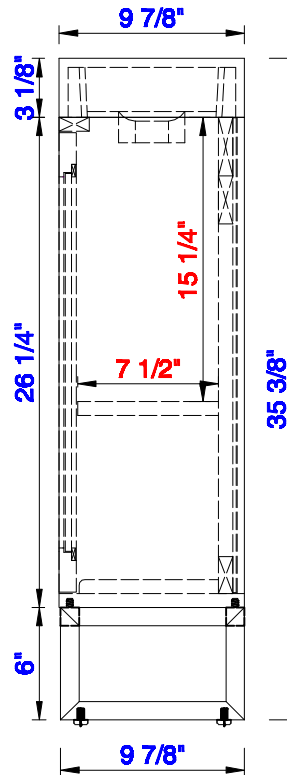

E303-V16-GW  
E303-V16-MG  
E303-V16-WW

JAMES MARTIN

VANITIES™

Chianti 15 3/4" Cabinet  
Chianti 15 5/8" Metal Base  
Diagrams with Dimensions  
page 02 of 03

**NOTE ONE: Countertop with integrated sink is shown on this cabinet.**

Version:202004

15 3/4"

Item Number:  
E303-B16-BNK  
E303-B16-MBK  
E303-B16-RGD

E303-V16-GW  
E303-V16-MG  
E303-V16-WW

JAMES MARTIN

VANITIES™

Chianti 15 3/4" Cabinet  
Chianti 15 5/8" Metal Base  
Diagrams with Dimensions  
page 03 of 03

E303-V16-GW  
E303-V16-MG  
E303-V16-WW

JAMES MARTIN

VANITIES™

**Chianti 400mm Cabinet**  
**Chianti 396mm Metal Base**  
Diagrams with Dimensions  
page 01 of 03

**NOTE ONE: Countertop with integrated sink is shown on this cabinet**  
**NOTE TWO: This vanity does not have a Backsplash.**

JAMES MARTIN

VANITIES™

Resin 400mm Single Basin  
Diagrams with Dimensions  
page 01 of 01