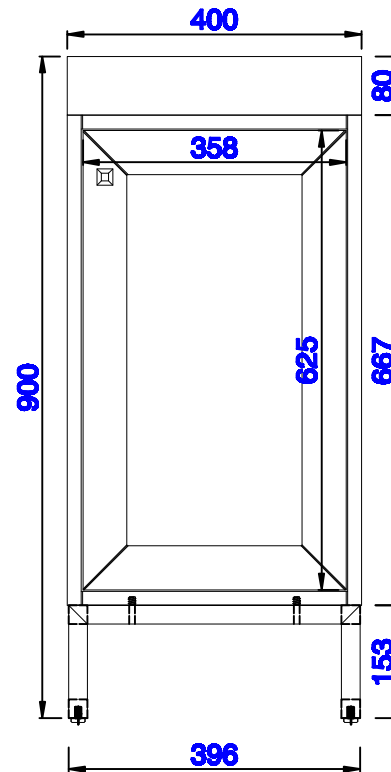

Version:202004

15 3/4"

Item Number:  
E303-B16-BNK  
E303-B16-MBK  
E303-B16-RGD

E303-V16-GW  
E303-V16-MG  
E303-V16-WW

JAMES MARTIN

VANITIES™

Chianti 15 3/4" Cabinet  
Chianti 15 5/8" Metal Base  
Diagrams with Dimensions  
page 03 of 03

E303-V16-GW  
E303-V16-MG  
E303-V16-WW

JAMES MARTIN

VANITIES™

**Chianti 400mm Cabinet**  
**Chianti 396mm Metal Base**  
Diagrams with Dimensions  
page 01 of 03

**NOTE ONE: Countertop with integrated sink is shown on this cabinet**  
**NOTE TWO: This vanity does not have a Backsplash.**

Version:202004

400mm

Item Number:  
E303-B16-BNK  
E303-B16-MBK  
E303-B16-RGD

E303-V16-GW  
E303-V16-MG  
E303-V16-WW

JAMES MARTIN

VANITIES™

**Chianti 400mm Cabinet**  
**Chianti 396mm Metal Base**  
Diagrams with Dimensions  
page 02 of 03

JAMES MARTIN

VANITIES™

Resin 400mm Single Basin  
Diagrams with Dimensions  
page 01 of 01