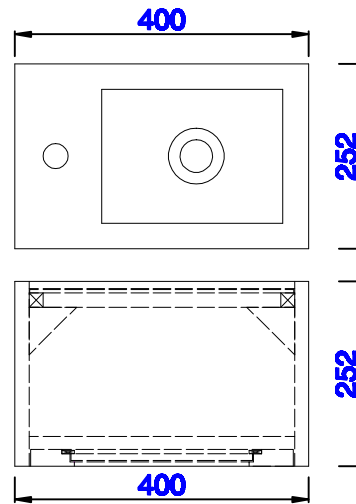

E303-V16-GW  
E303-V16-MG  
E303-V16-WW

JAMES MARTIN

VANITIES™

**Chianti 400mm Cabinet**  
**Chianti 396mm Metal Base**  
Diagrams with Dimensions  
page 01 of 03

**NOTE ONE: Countertop with integrated sink is shown on this cabinet**  
**NOTE TWO: This vanity does not have a Backsplash.**

Version:202004

400mm

Item Number:  
E303-B16-BNK  
E303-B16-MBK  
E303-B16-RGD

E303-V16-GW  
E303-V16-MG  
E303-V16-WW

JAMES MARTIN

VANITIES™

**Chianti 400mm Cabinet**  
**Chianti 396mm Metal Base**  
Diagrams with Dimensions  
page 02 of 03

Version:202004

15 3/4"

Item Number:  
SSP-S1610-WG

JAMES MARTIN

VANITIES™

Resin 15 3/4" Single Basin  
Diagrams with Dimensions  
page 01 of 01

400mm

Item Number:  
SSP-S1610-WG

JAMES MARTIN

VANITIES™

Resin 400mm Single Basin  
Diagrams with Dimensions  
page 01 of 01