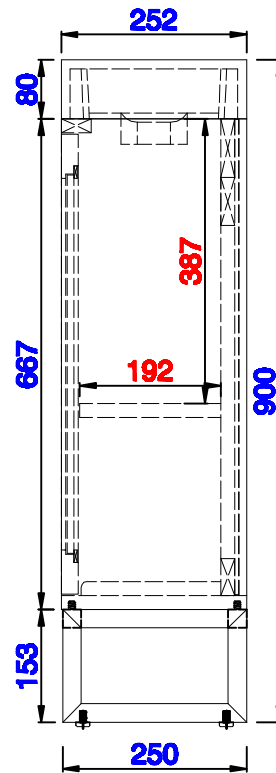

Version:202004

400mm

Item Number:  
E303-B16-BNK  
E303-B16-MBK  
E303-B16-RGD

E303-V16-GW  
E303-V16-MG  
E303-V16-WW

JAMES MARTIN

VANITIES™

**Chianti 400mm Cabinet**  
**Chianti 396mm Metal Base**  
Diagrams with Dimensions  
page 02 of 03

Chianti 400mm Cabinet  
Chianti 396mm Metal Base  
Diagrams with Dimensions  
page 03 of 03

**NOTE ONE:** Countertop with integrated sink is shown on this cabinet  
**NOTE TWO:** This vanity does not have a Backsplash.

Version:202004

15 3/4"

Item Number:  
SSP-S1610-WG

JAMES MARTIN

VANITIES™

Resin 15 3/4" Single Basin  
Diagrams with Dimensions  
page 01 of 01

400mm

Item Number:  
SSP-S1610-WG

JAMES MARTIN

VANITIES™

Resin 400mm Single Basin  
Diagrams with Dimensions  
page 01 of 01