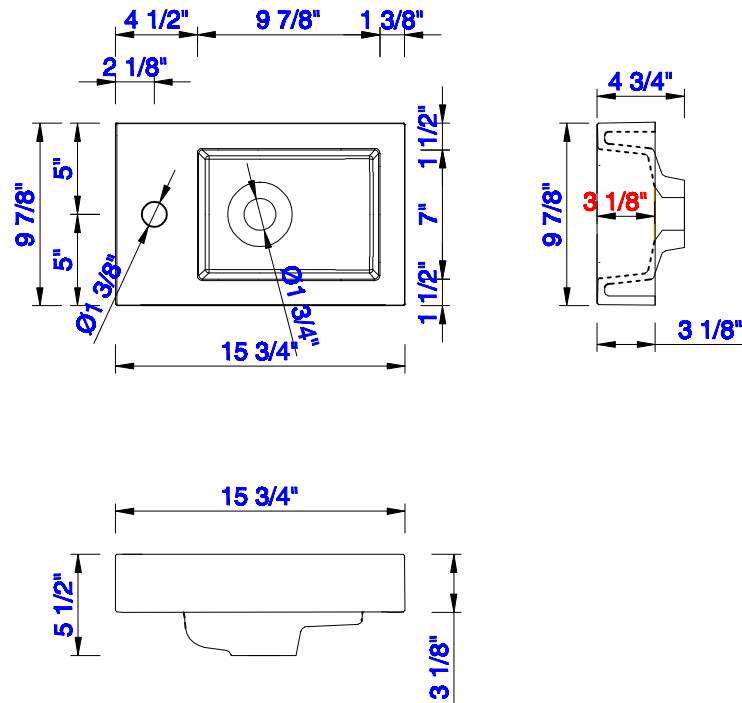

Version:202004

400mm

Item Number:  
E303-B16-BNK  
E303-B16-MBK  
E303-B16-RGD

E303-V16-GW  
E303-V16-MG  
E303-V16-WW

JAMES MARTIN

VANITIES™

**Chianti 400mm Cabinet**  
**Chianti 396mm Metal Base**  
Diagrams with Dimensions  
page 02 of 03

Chianti 400mm Cabinet  
Chianti 396mm Metal Base  
Diagrams with Dimensions  
page 03 of 03

**NOTE ONE:** Countertop with integrated sink is shown on this cabinet  
**NOTE TWO:** This vanity does not have a Backsplash.

Version:202004

15 3/4"

Item Number:  
SSP-S1610-WG

JAMES MARTIN

VANITIES™

Resin 15 3/4" Single Basin  
Diagrams with Dimensions  
page 01 of 01

400mm

Item Number:  
SSP-S1610-WG

JAMES MARTIN

VANITIES™

Resin 400mm Single Basin  
Diagrams with Dimensions  
page 01 of 01