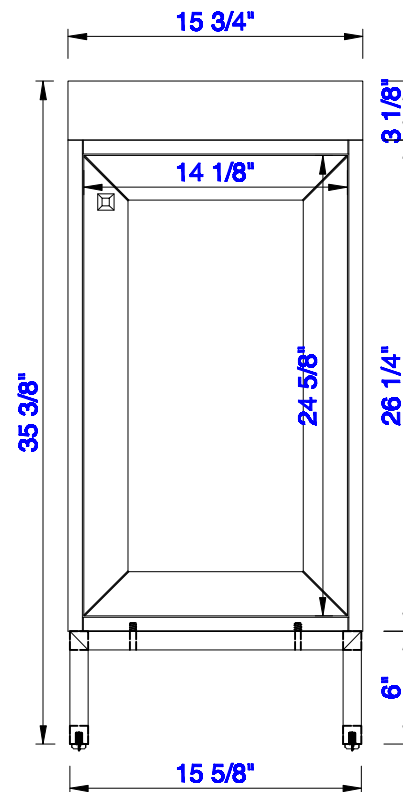

15 3/4"

Item Number:  
E303-B16-BNK  
E303-B16-MBK  
E303-B16-RGD

E303-V16-GW  
E303-V16-MG  
E303-V16-WW

JAMES MARTIN

VANITIES™

**Chianti 15 3/4" Cabinet**  
**Chianti 15 5/8" Metal Base**  
Diagrams with Dimensions  
page 01 of 03

E303-V16-GW  
E303-V16-MG  
E303-V16-WW

JAMES MARTIN

VANITIES™

Chianti 15 3/4" Cabinet  
Chianti 15 5/8" Metal Base  
Diagrams with Dimensions  
page 02 of 03

**NOTE ONE: Countertop with integrated sink is shown on this cabinet.**

Version:202004

15 3/4"

Item Number:  
SSP-S1610-WG

JAMES MARTIN

VANITIES™

Resin 15 3/4" Single Basin  
Diagrams with Dimensions  
page 01 of 01

400mm

Item Number:  
SSP-S1610-WG

JAMES MARTIN

VANITIES™

Resin 400mm Single Basin  
Diagrams with Dimensions  
page 01 of 01