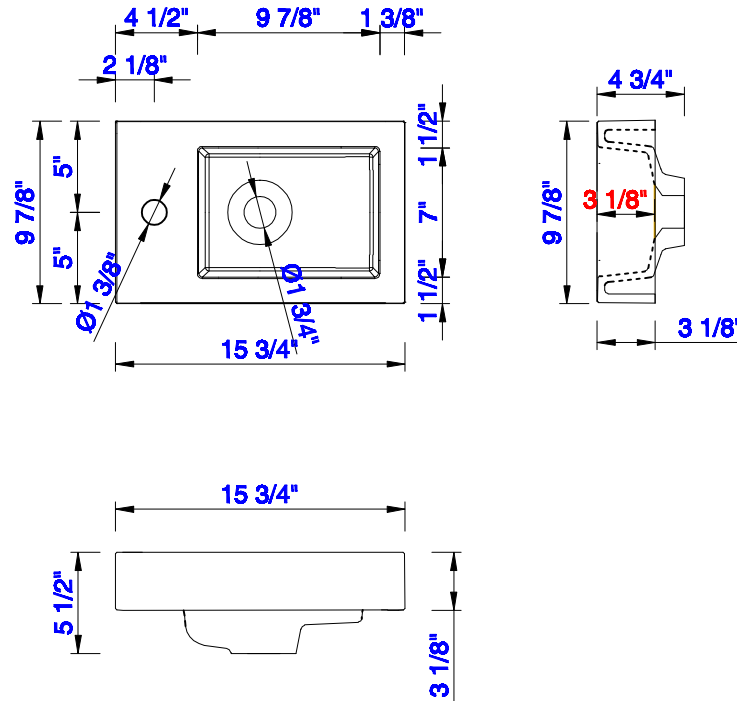

15 3/4"

Item Number:
SSP-S1610-WG

JAMES MARTIN

VANITIES™

Resin 15 3/4" Single Basin
Diagrams with Dimensions
page 01 of 01

400mm

Item Number:
SSP-S1610-WG

JAMES MARTIN

VANITIES™

Resin 400mm Single Basin
Diagrams with Dimensions
page 01 of 01