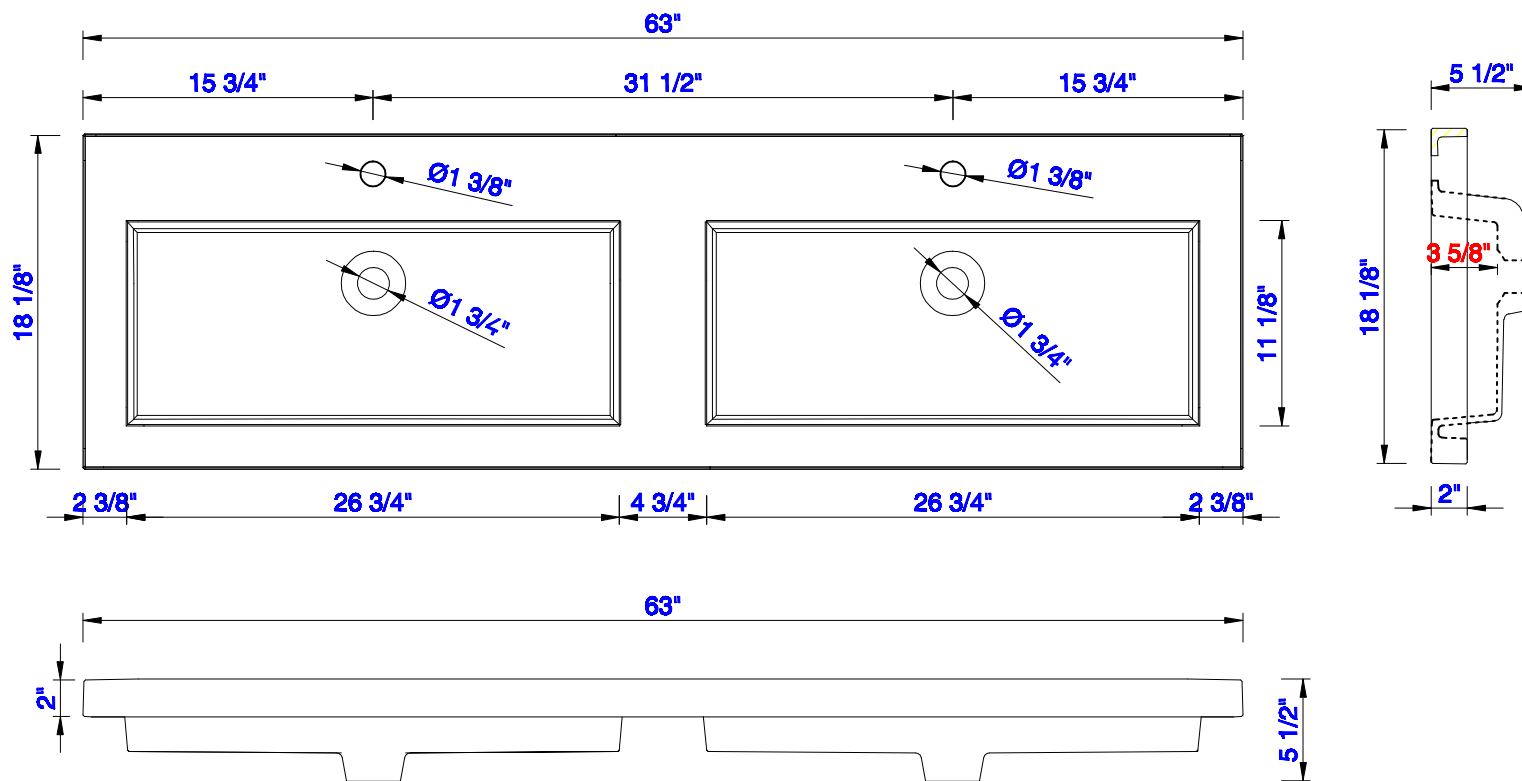

63"

Item Number:
SSP-S6318D-WG

JAMES MARTIN

VANITIES™

Resin 63" Single Basin
Diagrams with Dimensions
page 01 of 01

1600mm

Item Number:
SSP-S6318D-WG

JAMES MARTIN

VANITIES™

Resin 1600mm Single Basin
Diagrams with Dimensions
page 01 of 01