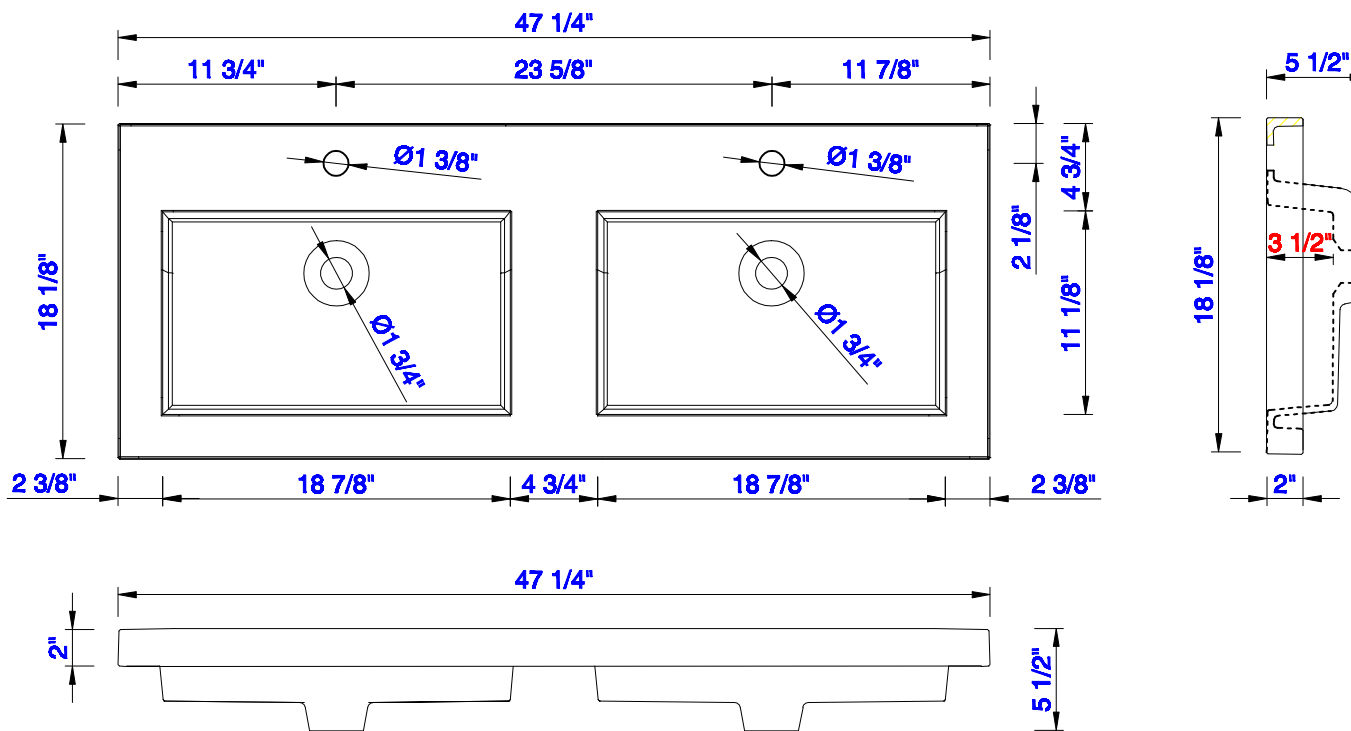

47 1/4"

Item Number:
SSP-S4718D-WG

JAMES MARTIN

VANITIES™

Resin 47 1/4" Single Basin
Diagrams with Dimensions
page 01 of 01

1200mm

Item Number:
SSP-S4718D-WG

JAMES MARTIN

VANITIES™

Resin 1200mm Single Basin
Diagrams with Dimensions
page 01 of 01