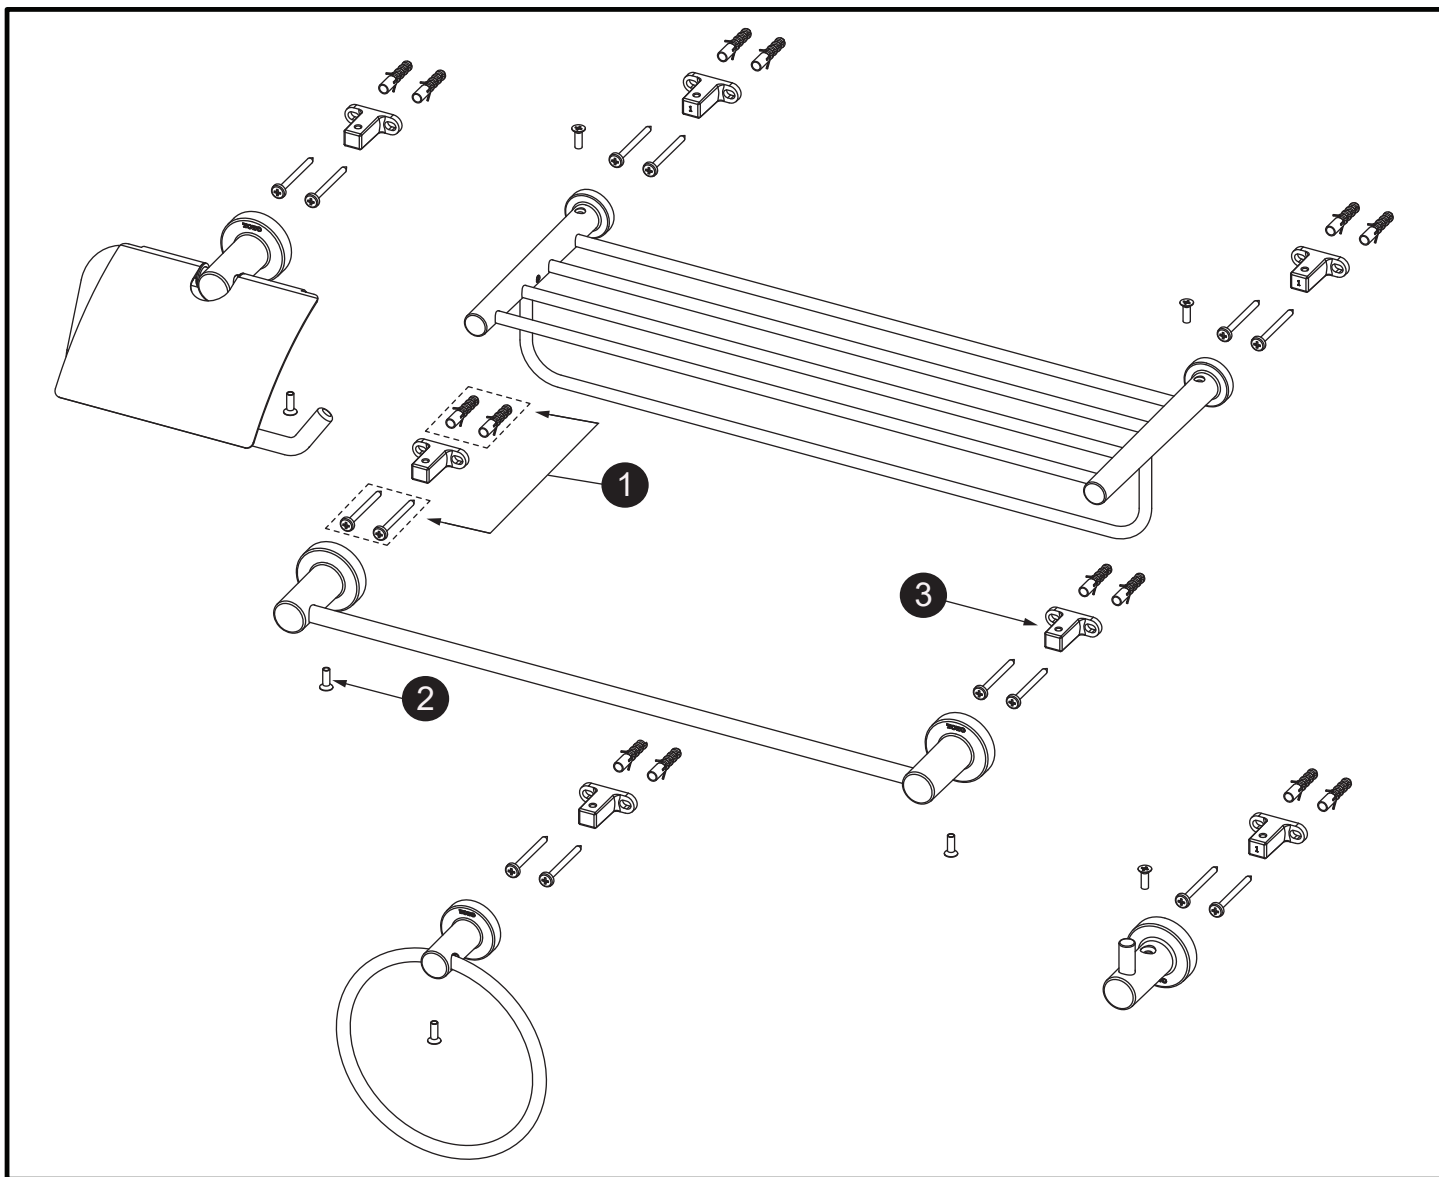

**YH406RU##\$, YRH406U##\$, YTT406RU##\$
YT406S4_S6RU##\$, YTS406BU##\$**

L Series Accessories (Round)

Item	Part	Description
1	THP4489	Anchor Set
2	THP5439	Set Screw
3	THP5440	Bracket

LEGEND
\$\$ = Denotes Finish
#CP = Polished Chrome
#BN = Brushed Nickel
#PN = Polished Nickel