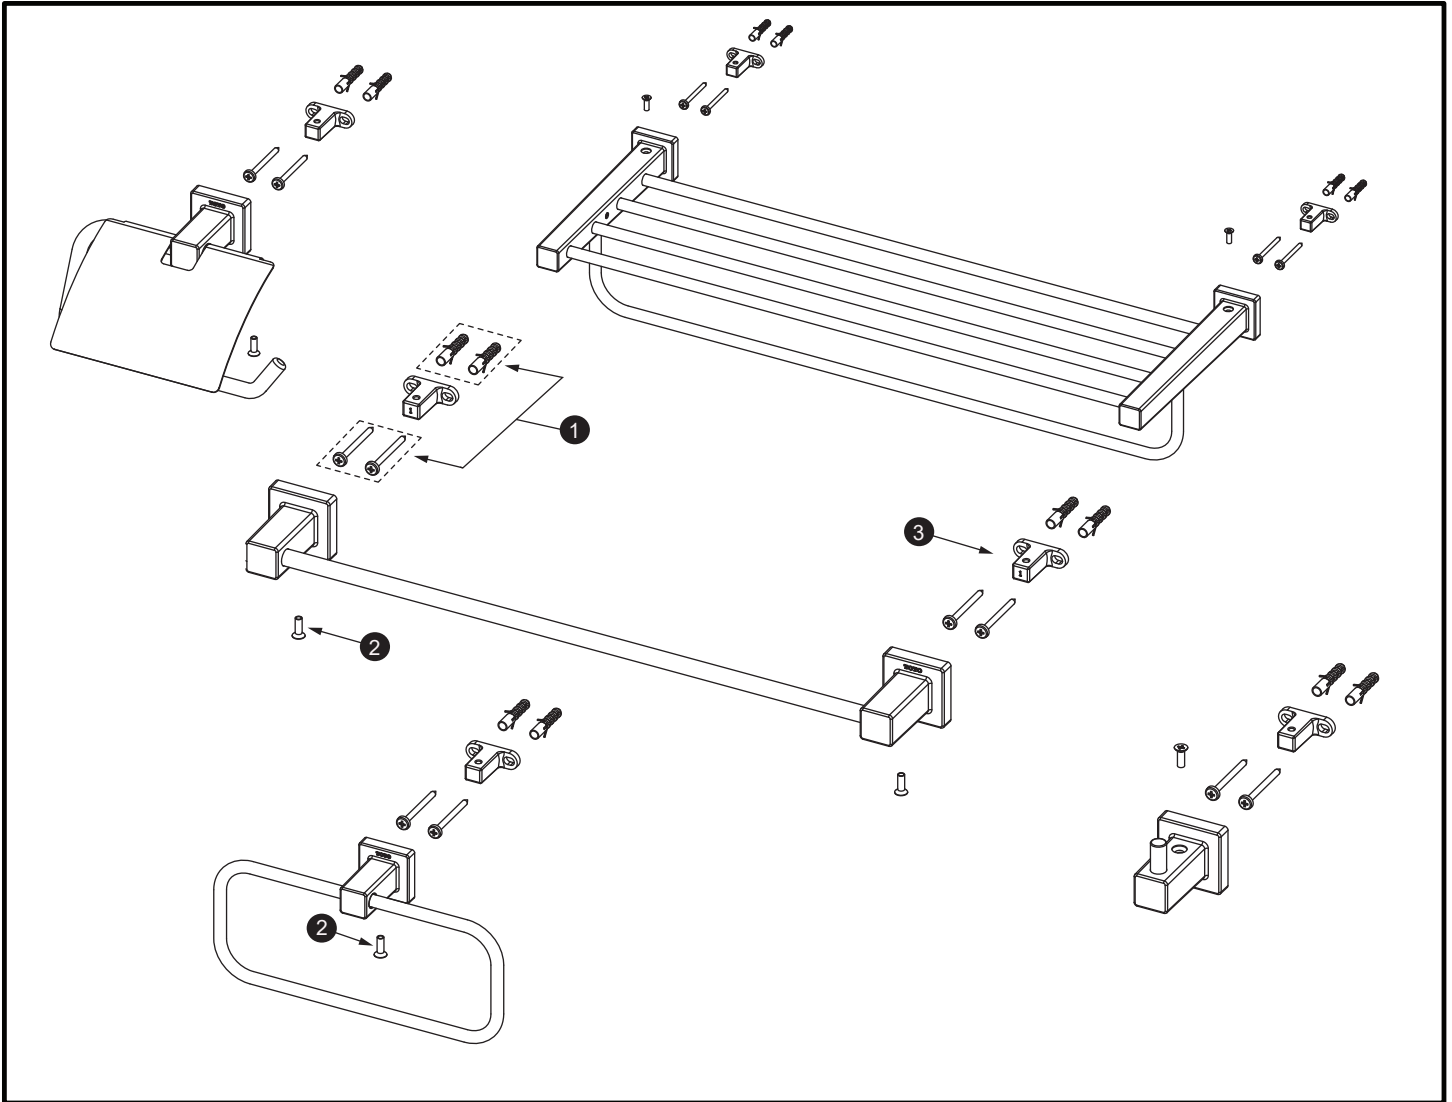

**L Series Accessories (Square)**

Item	Part	Description
1	THP4489	Anchor Set
2	THP5439	Set Screw
3	THP5440	Bracket

LEGEND
##\$ = Denotes Finish
#CP = Polished Chrome
#BN = Brushed Nickel
#PN = Polished Nickel