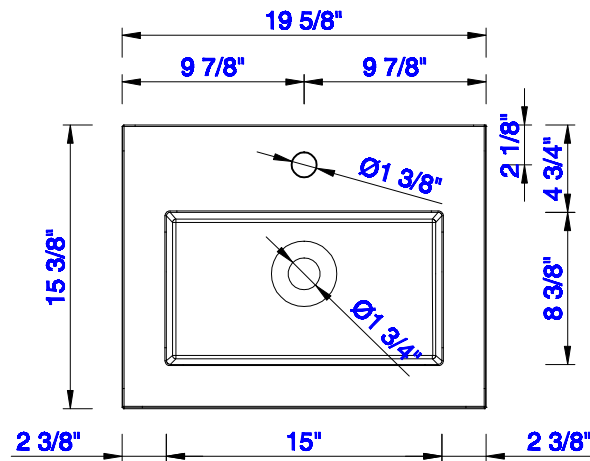

19 5/8"

Item Number:
SSP-2016-WG

JAMES MARTIN

VANITIES™

Resin 19 5/8" Single Basin
Diagrams with Dimensions
page 01 of 01

500mm

Item Number:
SSP-S2016-WG

JAMES MARTIN

VANITIES™

Resin 500mm Single Basin
Diagrams with Dimensions
page 01 of 01