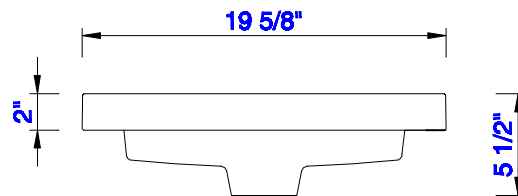

19 5/8"

Item Number:
SSP-2016-WG

JAMES MARTIN

VANITIES™

Resin 19 5/8" Single Basin
Diagrams with Dimensions
page 01 of 01

500mm

Item Number:
SSP-S2016-WG

JAMES MARTIN

VANITIES™

Resin 500mm Single Basin
Diagrams with Dimensions
page 01 of 01