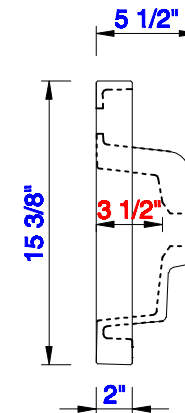

19 5/8"

Item Number:
SSP-2016-WG

JAMES MARTIN

VANITIES™

Resin 19 5/8" Single Basin
Diagrams with Dimensions
page 01 of 01

500mm

Item Number:
SSP-S2016-WG

JAMES MARTIN

VANITIES™

Resin 500mm Single Basin
Diagrams with Dimensions
page 01 of 01