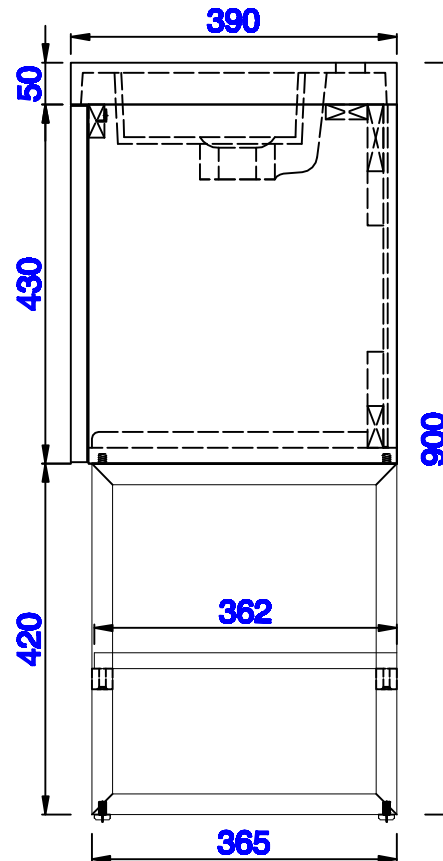

JAMES MARTIN

VANITIES™

Columbia 800mm Cabinet
Columbia 792mm Metal Base
Diagrams with Dimensions
page 01 of 03

NOTE ONE: Countertop with integrated sink is shown on this cabinet
NOTE TWO: This vanity does not have a Backsplash.

Version:202004

800mm

Item Number:
388-V31.5-AGR
388-V31.5-CFO
388-V31.5-GW
388-V31.5-LTO

388-B31.5-BNK
388-B31.5-MBK
388-B31.5-RGD

JAMES MARTIN

VANITIES™

Columbia 800mm Cabinet
Columbia 792mm Metal Base
Diagrams with Dimensions
page 02 of 03

VANITIES™

Columbia 800mm Cabinet
Columbia 792mm Metal Base
Diagrams with Dimensions
page 03 of 03

NOTE ONE: Countertop with integrated sink is shown on this cabinet
NOTE TWO: This vanity does not have a Backsplash.

JAMES MARTIN

VANITIES™

Resin 800mm Single Basin
Diagrams with Dimensions
page 01 of 01