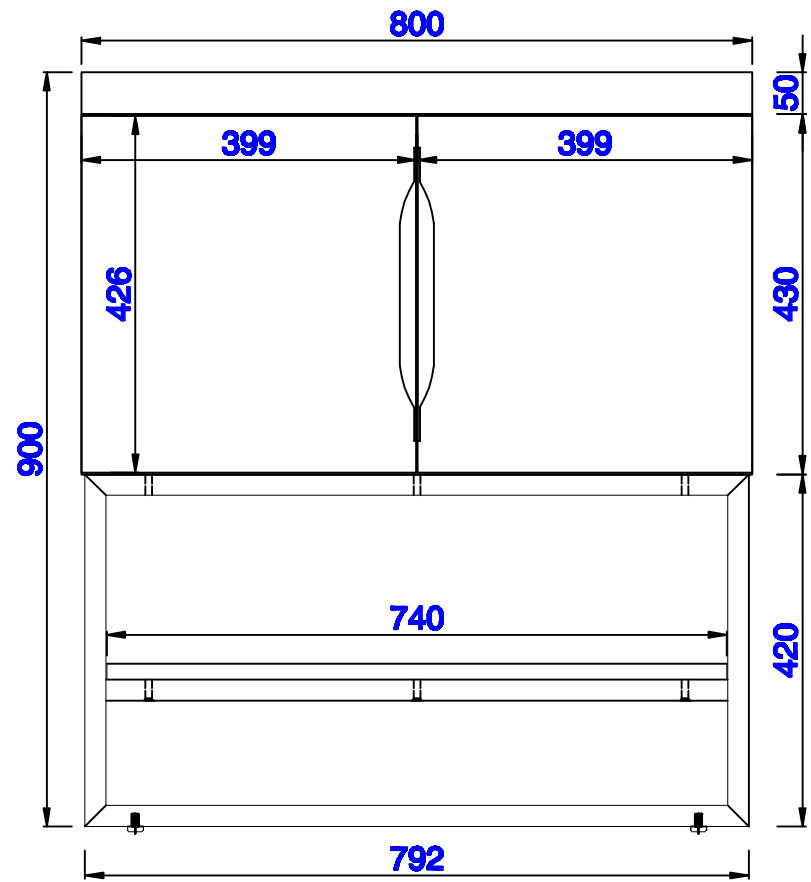

Version:202004

31 1/2"

Item Number:
388-V31.5-AGR
388-V31.5-CFO
388-V31.5-GW
388-V31.5-LTO

388-B31.5-BNK
388-B31.5-MBK
388-B31.5-RGD

JAMES MARTIN

VANITIES™

Columbia 31 1/2" Cabinet
Columbia 31 1/8" Metal Base
Diagrams with Dimensions
page 03 of 03

JAMES MARTIN

VANITIES™

Columbia 800mm Cabinet
Columbia 792mm Metal Base
Diagrams with Dimensions
page 01 of 03

NOTE ONE: Countertop with integrated sink is shown on this cabinet
NOTE TWO: This vanity does not have a Backsplash.

Version:202004

800mm

Item Number:
388-V31.5-AGR
388-V31.5-CFO
388-V31.5-GW
388-V31.5-LTO

388-B31.5-BNK
388-B31.5-MBK
388-B31.5-RGD

JAMES MARTIN

VANITIES™

Columbia 800mm Cabinet
Columbia 792mm Metal Base
Diagrams with Dimensions
page 02 of 03

JAMES MARTIN

VANITIES™

Resin 800mm Single Basin
Diagrams with Dimensions
page 01 of 01