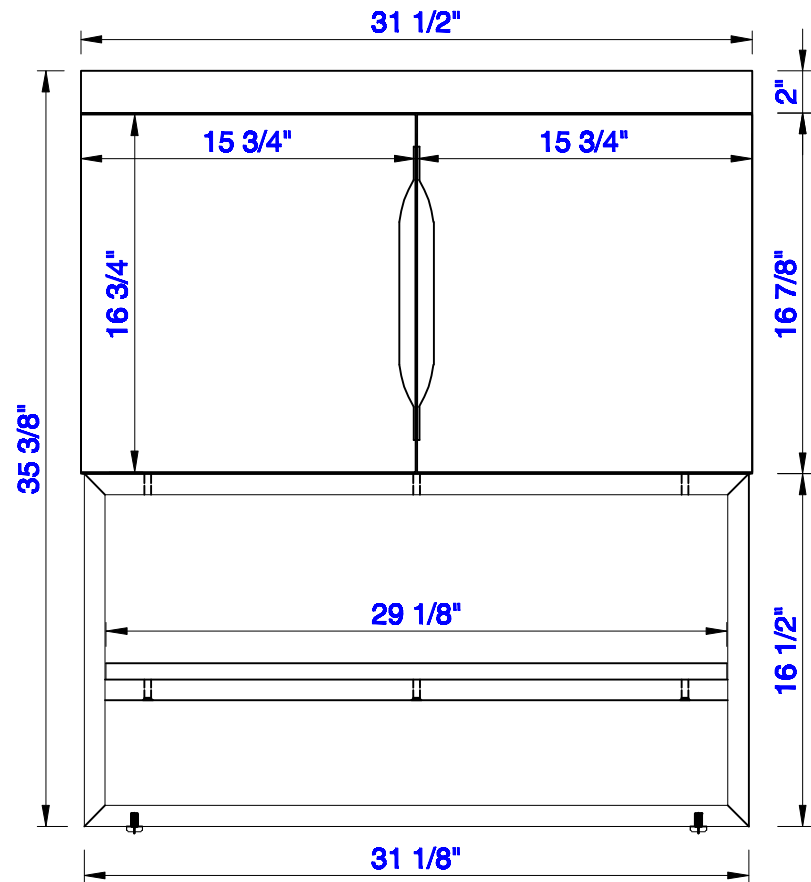

31 1/2"

Item Number:
388-V31.5-AGR
388-V31.5-CFO
388-V31.5-GW
388-V31.5-LTO

388-B31.5-BNK
388-B31.5-MBK
388-B31.5-RGD

JAMES MARTIN

VANITIES™

Columbia 31 1/2" Cabinet
Columbia 31 1/8" Metal Base
Diagrams with Dimensions
page 01 of 03

388-B31.5-BNK
388-B31.5-MBK
388-B31.5-RGD

JAMES MARTIN

VANITIES™

Columbia 31 1/2" Cabinet
Columbia 31 1/8" Metal Base
Diagrams with Dimensions
page 02 of 03

NOTE ONE: Countertop with integrated sink is shown on this cabinet.

Version:202004

31 1/2"

Item Number:
388-V31.5-AGR
388-V31.5-CFO
388-V31.5-GW
388-V31.5-LTO

388-B31.5-BNK
388-B31.5-MBK
388-B31.5-RGD

JAMES MARTIN

VANITIES™

Columbia 31 1/2" Cabinet
Columbia 31 1/8" Metal Base
Diagrams with Dimensions
page 03 of 03

JAMES MARTIN

VANITIES™

Resin 800mm Single Basin
Diagrams with Dimensions
page 01 of 01