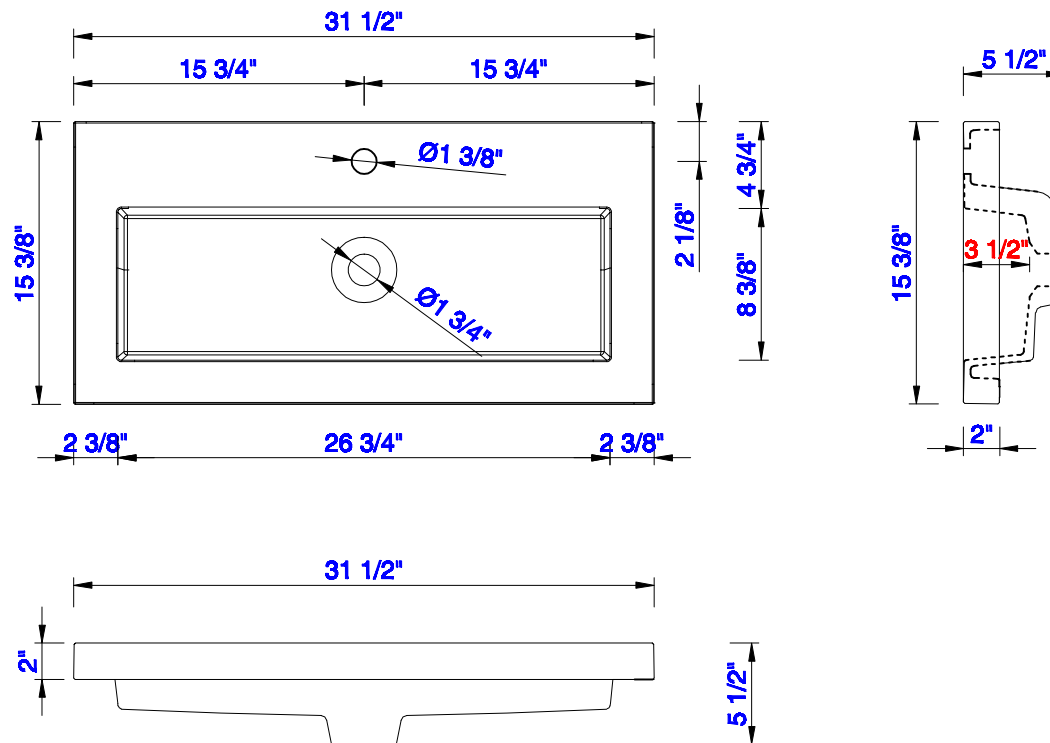

JAMES MARTIN

VANITIES™

Columbia 800mm Cabinet
Columbia 792mm Metal Base
Diagrams with Dimensions
page 01 of 03

NOTE ONE: Countertop with integrated sink is shown on this cabinet
NOTE TWO: This vanity does not have a Backsplash.

VANITIES™

Columbia 800mm Cabinet
Columbia 792mm Metal Base
Diagrams with Dimensions
page 03 of 03

NOTE ONE: Countertop with integrated sink is shown on this cabinet
NOTE TWO: This vanity does not have a Backsplash.

Version:202004

31 1/2"

Item Number:
SSP-S3216-WG

JAMES MARTIN

VANITIES™

Resin 31 1/2" Single Basin
Diagrams with Dimensions
page 01 of 01

800mm

Item Number:
SSP-S3216-WG

JAMES MARTIN

VANITIES™

Resin 800mm Single Basin
Diagrams with Dimensions
page 01 of 01