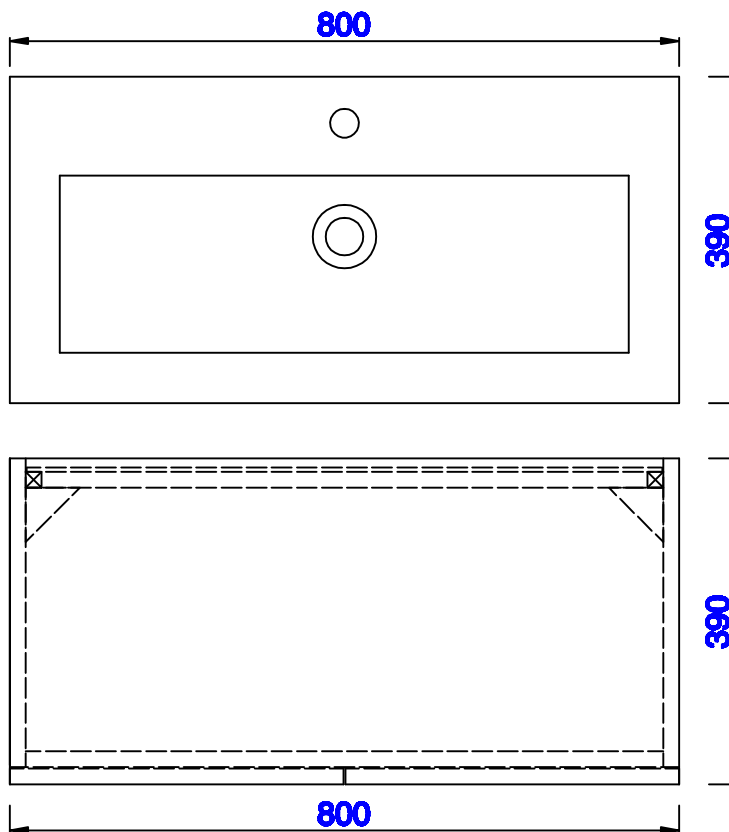

JAMES MARTIN

VANITIES™

Columbia 800mm Cabinet
Columbia 792mm Metal Base
Diagrams with Dimensions
page 01 of 03

NOTE ONE: Countertop with integrated sink is shown on this cabinet
NOTE TWO: This vanity does not have a Backsplash.

Version:202004

800mm

Item Number:
388-V31.5-AGR
388-V31.5-CFO
388-V31.5-GW
388-V31.5-LTO

388-B31.5-BNK
388-B31.5-MBK
388-B31.5-RGD

JAMES MARTIN

VANITIES™

Columbia 800mm Cabinet
Columbia 792mm Metal Base
Diagrams with Dimensions
page 02 of 03

VANITIES™

Columbia 800mm Cabinet
Columbia 792mm Metal Base
Diagrams with Dimensions
page 03 of 03

NOTE ONE: Countertop with integrated sink is shown on this cabinet
NOTE TWO: This vanity does not have a Backsplash.

JAMES MARTIN

VANITIES™

Resin 800mm Single Basin
Diagrams with Dimensions
page 01 of 01