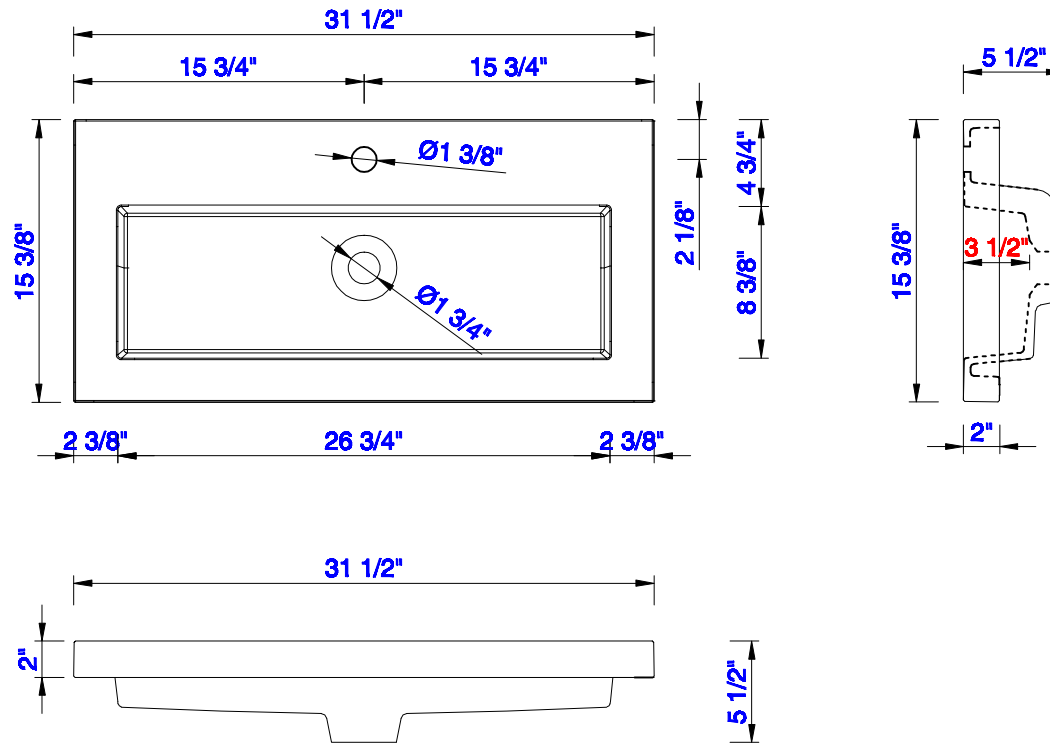

31 1/2"

Item Number:
SSP-S3216-WG

JAMES MARTIN

VANITIES™

Resin 31 1/2" Single Basin
Diagrams with Dimensions
page 01 of 01

800mm

Item Number:
SSP-S3216-WG

JAMES MARTIN

VANITIES™

Resin 800mm Single Basin
Diagrams with Dimensions
page 01 of 01