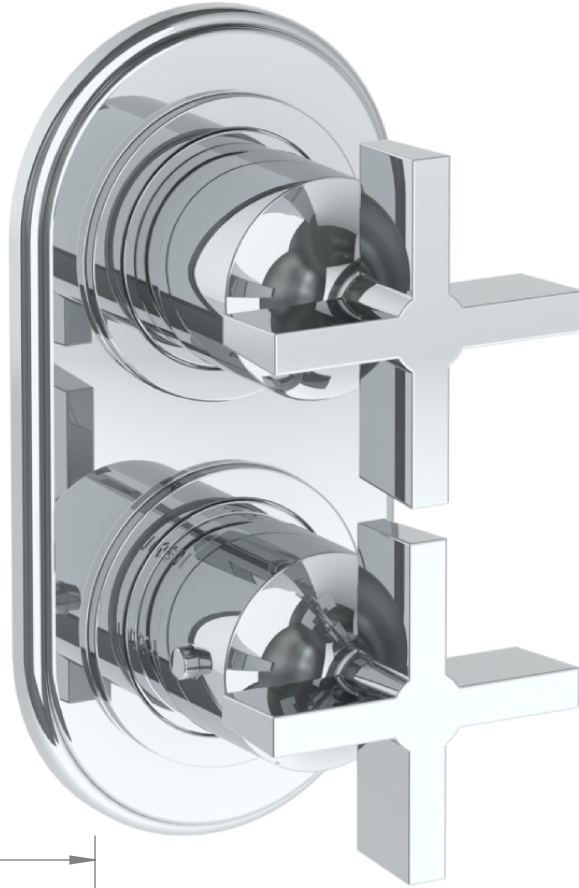

34-T25-B9M

Wall Mounted Mini Thermostatic Trim Kit with Built-In Control
For use with SS-TH60, SS-TH70, or SS-TH80 concealed rough

Meets the applicable requirements of ASME A112.18.1-2005/CSA B125.1-05, entitled "Plumbing Supply Fittings"

WATERMARK DESIGNS 4/20/2020

350 Dewitt Ave Brooklyn NY 11207 USA T 718 257 2800 F 718 257 2144 info@watermark-designs.com

34-T25-DD3

Wall Mounted Mini Thermostatic Trim Kit with Built-In Control
For use with SS-TH60, SS-TH70, or SS-TH80 concealed rough

Meets the applicable requirements of ASME A112.18.1-2005/CSA B125.1-05, entitled "Plumbing Supply Fittings"

34-T25-S1

Wall Mounted Mini Thermostatic Trim Kit with Built-In Control
For use with SS-TH60, SS-TH70, or SS-TH80 concealed rough

Meets the applicable requirements of ASME A112.18.1-2005/CSA B125.1-05, entitled "Plumbing Supply Fittings"

34-T25-S1A

Wall Mounted Mini Thermostatic Shower Trim with Built-In Control
For use with SS-TH60, SS-TH70, or SS-TH80 roughs