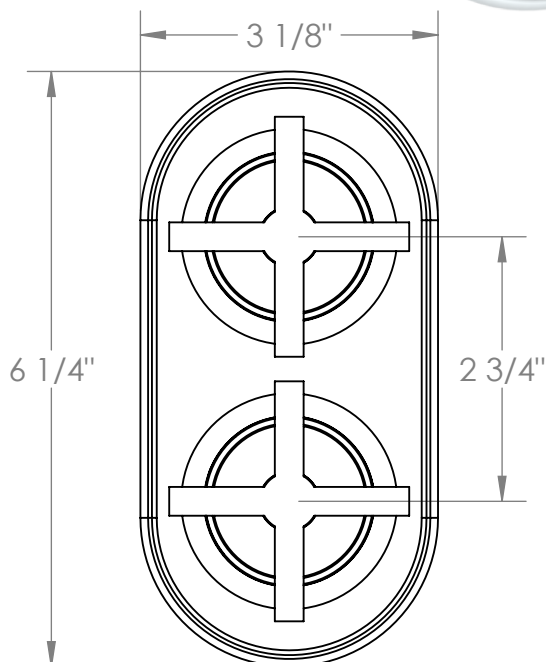

34-T25-B9M

Wall Mounted Mini Thermostatic Trim Kit with Built-In Control
For use with SS-TH60, SS-TH70, or SS-TH80 concealed rough

Meets the applicable requirements of ASME A112.18.1-2005/CSA B125.1-05, entitled "Plumbing Supply Fittings"

WATERMARK DESIGNS 4/20/2020

350 Dewitt Ave Brooklyn NY 11207 USA T 718 257 2800 F 718 257 2144 info@watermark-designs.com

34-T25-DD3

Wall Mounted Mini Thermostatic Trim Kit with Built-In Control
For use with SS-TH60, SS-TH70, or SS-TH80 concealed rough

Meets the applicable requirements of ASME A112.18.1-2005/CSA B125.1-05, entitled "Plumbing Supply Fittings"

34-T25-S1

Wall Mounted Mini Thermostatic Trim Kit with Built-In Control
For use with SS-TH60, SS-TH70, or SS-TH80 concealed rough

Meets the applicable requirements of ASME A112.18.1-2005/CSA B125.1-05, entitled "Plumbing Supply Fittings"

34-T25-S1A

Wall Mounted Mini Thermostatic Shower Trim with Built-In Control
For use with SS-TH60, SS-TH70, or SS-TH80 roughs