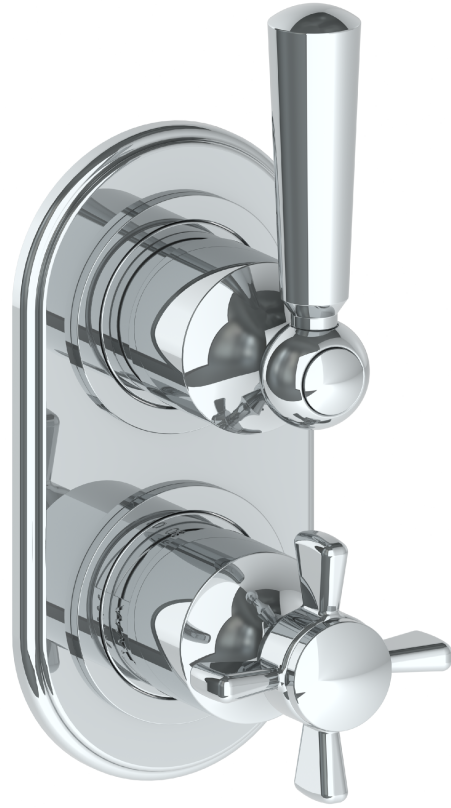

34-T25-B9M

Wall Mounted Mini Thermostatic Trim Kit with Built-In Control
For use with SS-TH60, SS-TH70, or SS-TH80 concealed rough

Meets the applicable requirements of ASME A112.18.1-2005/CSA B125.1-05, entitled "Plumbing Supply Fittings"

WATERMARK DESIGNS 4/20/2020

350 Dewitt Ave Brooklyn NY 11207 USA T 718 257 2800 F 718 257 2144 info@watermark-designs.com

34-T25-DD3

Wall Mounted Mini Thermostatic Trim Kit with Built-In Control
For use with SS-TH60, SS-TH70, or SS-TH80 concealed rough

Meets the applicable requirements of ASME A112.18.1-2005/CSA B125.1-05, entitled "Plumbing Supply Fittings"

34-T25-S1

Wall Mounted Mini Thermostatic Trim Kit with Built-In Control
For use with SS-TH60, SS-TH70, or SS-TH80 concealed rough

Meets the applicable requirements of ASME A112.18.1-2005/CSA B125.1-05, entitled "Plumbing Supply Fittings"

34-T25-S1A

Wall Mounted Mini Thermostatic Shower Trim with Built-In Control
For use with SS-TH60, SS-TH70, or SS-TH80 roughs