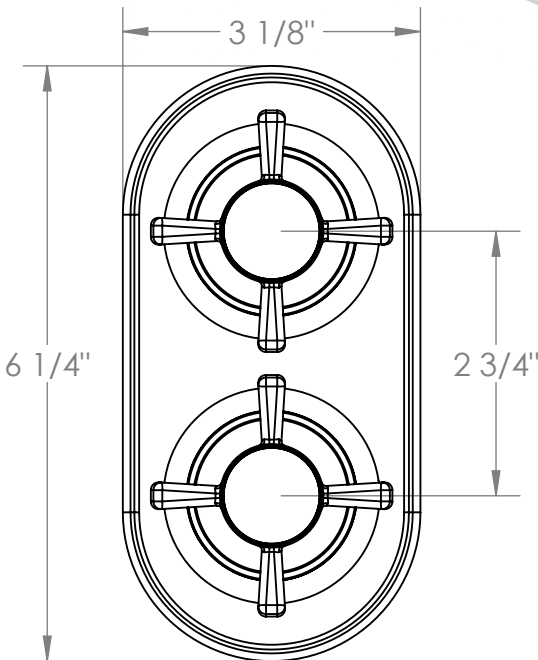

34-T25-B9M

Wall Mounted Mini Thermostatic Trim Kit with Built-In Control
For use with SS-TH60, SS-TH70, or SS-TH80 concealed rough

Meets the applicable requirements of ASME A112.18.1-2005/CSA B125.1-05, entitled "Plumbing Supply Fittings"

WATERMARK DESIGNS 4/20/2020

350 Dewitt Ave Brooklyn NY 11207 USA T 718 257 2800 F 718 257 2144 info@watermark-designs.com

34-T25-DD3

Wall Mounted Mini Thermostatic Trim Kit with Built-In Control
For use with SS-TH60, SS-TH70, or SS-TH80 concealed rough

Meets the applicable requirements of ASME A112.18.1-2005/CSA B125.1-05, entitled "Plumbing Supply Fittings"

34-T25-S1

Wall Mounted Mini Thermostatic Trim Kit with Built-In Control
For use with SS-TH60, SS-TH70, or SS-TH80 concealed rough

Meets the applicable requirements of ASME A112.18.1-2005/CSA B125.1-05, entitled "Plumbing Supply Fittings"

34-T25-S1A

Wall Mounted Mini Thermostatic Shower Trim with Built-In Control
For use with SS-TH60, SS-TH70, or SS-TH80 roughs