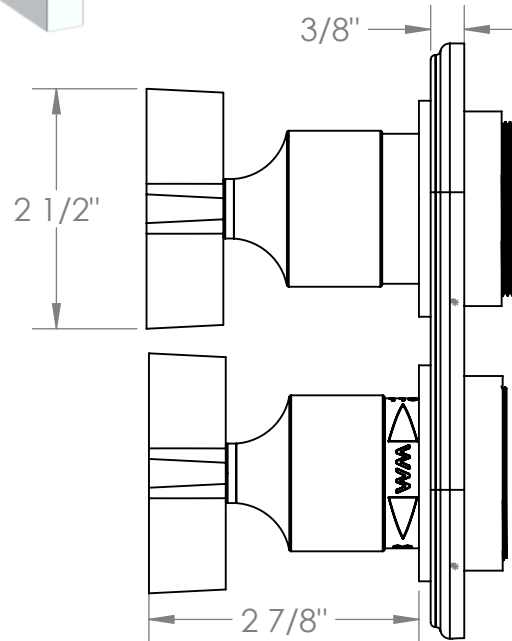

34-T25-B9M

Wall Mounted Mini Thermostatic Trim Kit with Built-In Control
For use with SS-TH60, SS-TH70, or SS-TH80 concealed rough

Meets the applicable requirements of ASME A112.18.1-2005/CSA B125.1-05, entitled "Plumbing Supply Fittings"

WATERMARK DESIGNS 4/20/2020

350 Dewitt Ave Brooklyn NY 11207 USA T 718 257 2800 F 718 257 2144 info@watermark-designs.com

34-T25-DD3

Wall Mounted Mini Thermostatic Trim Kit with Built-In Control
For use with SS-TH60, SS-TH70, or SS-TH80 concealed rough

Meets the applicable requirements of ASME A112.18.1-2005/CSA B125.1-05, entitled "Plumbing Supply Fittings"

34-T25-S1

Wall Mounted Mini Thermostatic Trim Kit with Built-In Control
For use with SS-TH60, SS-TH70, or SS-TH80 concealed rough

Meets the applicable requirements of ASME A112.18.1-2005/CSA B125.1-05, entitled "Plumbing Supply Fittings"

34-T25-S1A

Wall Mounted Mini Thermostatic Shower Trim with Built-In Control
For use with SS-TH60, SS-TH70, or SS-TH80 roughs