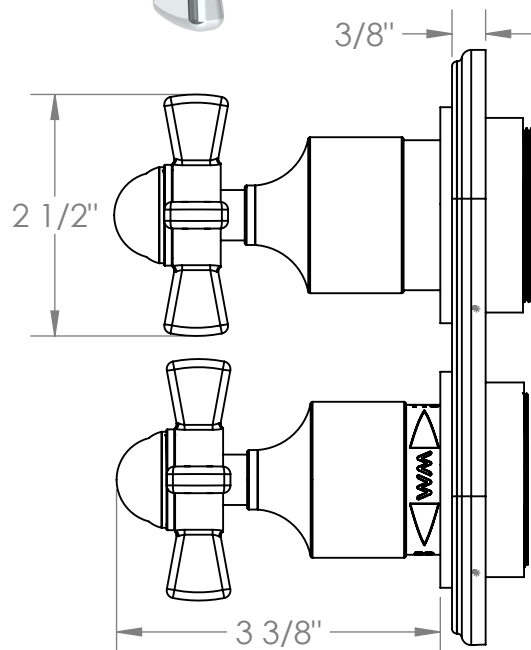

34-T25-B9M

Wall Mounted Mini Thermostatic Trim Kit with Built-In Control
For use with SS-TH60, SS-TH70, or SS-TH80 concealed rough

Meets the applicable requirements of ASME A112.18.1-2005/CSA B125.1-05, entitled "Plumbing Supply Fittings"

WATERMARK DESIGNS 4/20/2020

350 Dewitt Ave Brooklyn NY 11207 USA T 718 257 2800 F 718 257 2144 info@watermark-designs.com

34-T25-DD3

Wall Mounted Mini Thermostatic Trim Kit with Built-In Control
For use with SS-TH60, SS-TH70, or SS-TH80 concealed rough

Meets the applicable requirements of ASME A112.18.1-2005/CSA B125.1-05, entitled "Plumbing Supply Fittings"

34-T25-S1

Wall Mounted Mini Thermostatic Trim Kit with Built-In Control
For use with SS-TH60, SS-TH70, or SS-TH80 concealed rough

Meets the applicable requirements of ASME A112.18.1-2005/CSA B125.1-05, entitled "Plumbing Supply Fittings"

34-T25-S1A

Wall Mounted Mini Thermostatic Shower Trim with Built-In Control
For use with SS-TH60, SS-TH70, or SS-TH80 roughs