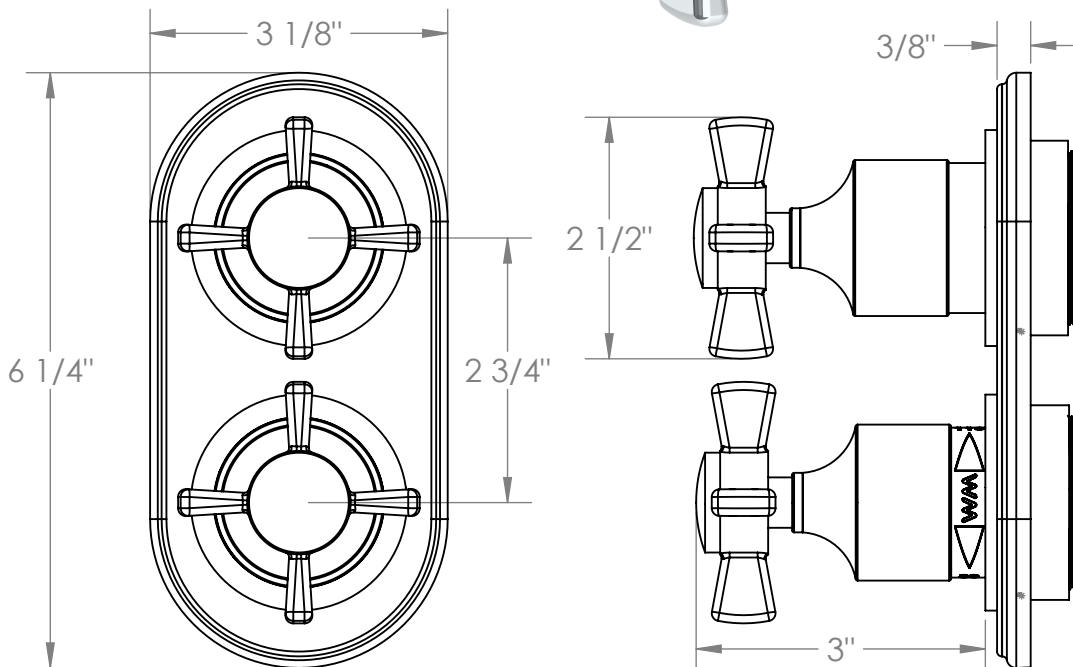

34-T25-B9M

Wall Mounted Mini Thermostatic Trim Kit with Built-In Control
For use with SS-TH60, SS-TH70, or SS-TH80 concealed rough

Meets the applicable requirements of ASME A112.18.1-2005/CSA B125.1-05, entitled "Plumbing Supply Fittings"

WATERMARK DESIGNS 4/20/2020

350 Dewitt Ave Brooklyn NY 11207 USA T 718 257 2800 F 718 257 2144 info@watermark-designs.com

34-T25-DD3

Wall Mounted Mini Thermostatic Trim Kit with Built-In Control
For use with SS-TH60, SS-TH70, or SS-TH80 concealed rough

Meets the applicable requirements of ASME A112.18.1-2005/CSA B125.1-05, entitled "Plumbing Supply Fittings"

34-T25-S1

Wall Mounted Mini Thermostatic Trim Kit with Built-In Control
For use with SS-TH60, SS-TH70, or SS-TH80 concealed rough

Meets the applicable requirements of ASME A112.18.1-2005/CSA B125.1-05, entitled "Plumbing Supply Fittings"

34-T25-S1A

Wall Mounted Mini Thermostatic Shower Trim with Built-In Control
For use with SS-TH60, SS-TH70, or SS-TH80 roughs