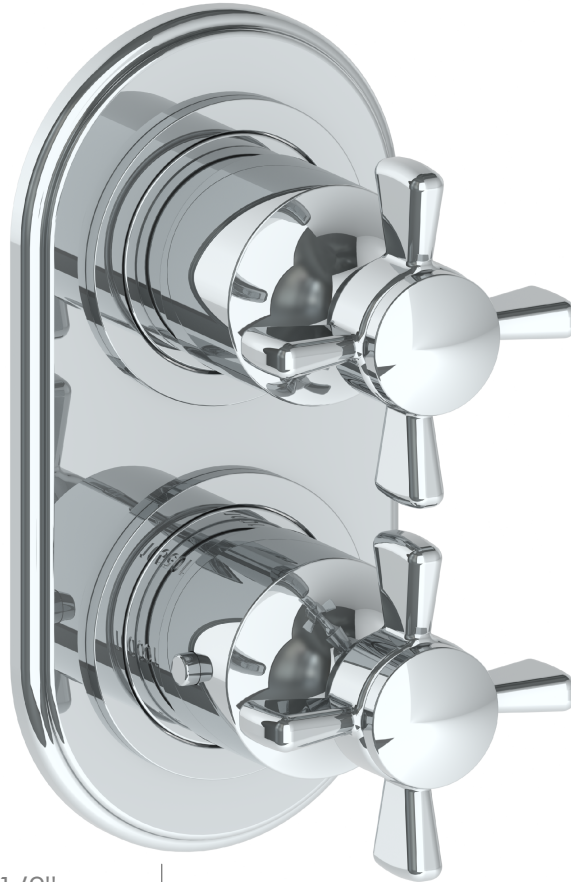

34-T25-B9M

Wall Mounted Mini Thermostatic Trim Kit with Built-In Control
For use with SS-TH60, SS-TH70, or SS-TH80 concealed rough

Meets the applicable requirements of ASME A112.18.1-2005/CSA B125.1-05, entitled "Plumbing Supply Fittings"

WATERMARK DESIGNS 4/20/2020

350 Dewitt Ave Brooklyn NY 11207 USA T 718 257 2800 F 718 257 2144 info@watermark-designs.com

34-T25-DD3

Wall Mounted Mini Thermostatic Trim Kit with Built-In Control
For use with SS-TH60, SS-TH70, or SS-TH80 concealed rough

Meets the applicable requirements of ASME A112.18.1-2005/CSA B125.1-05, entitled "Plumbing Supply Fittings"

34-T25-S1

Wall Mounted Mini Thermostatic Trim Kit with Built-In Control
For use with SS-TH60, SS-TH70, or SS-TH80 concealed rough

Meets the applicable requirements of ASME A112.18.1-2005/CSA B125.1-05, entitled "Plumbing Supply Fittings"

34-T25-S1A

Wall Mounted Mini Thermostatic Shower Trim with Built-In Control
For use with SS-TH60, SS-TH70, or SS-TH80 roughs