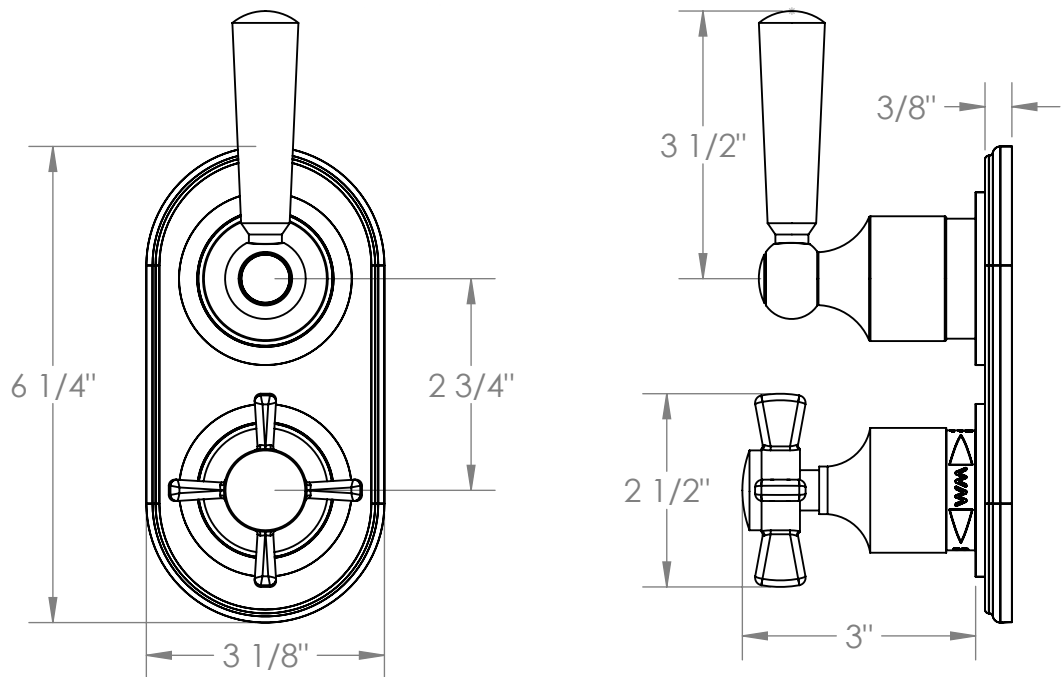

34-T25-B9M

Wall Mounted Mini Thermostatic Trim Kit with Built-In Control
For use with SS-TH60, SS-TH70, or SS-TH80 concealed rough

Meets the applicable requirements of ASME A112.18.1-2005/CSA B125.1-05, entitled "Plumbing Supply Fittings"

WATERMARK DESIGNS 4/20/2020

350 Dewitt Ave Brooklyn NY 11207 USA T 718 257 2800 F 718 257 2144 info@watermark-designs.com

34-T25-DD3

Wall Mounted Mini Thermostatic Trim Kit with Built-In Control
For use with SS-TH60, SS-TH70, or SS-TH80 concealed rough

Meets the applicable requirements of ASME A112.18.1-2005/CSA B125.1-05, entitled "Plumbing Supply Fittings"

34-T25-S1

Wall Mounted Mini Thermostatic Trim Kit with Built-In Control
For use with SS-TH60, SS-TH70, or SS-TH80 concealed rough

Meets the applicable requirements of ASME A112.18.1-2005/CSA B125.1-05, entitled "Plumbing Supply Fittings"

34-T25-S1A

Wall Mounted Mini Thermostatic Shower Trim with Built-In Control
For use with SS-TH60, SS-TH70, or SS-TH80 roughs