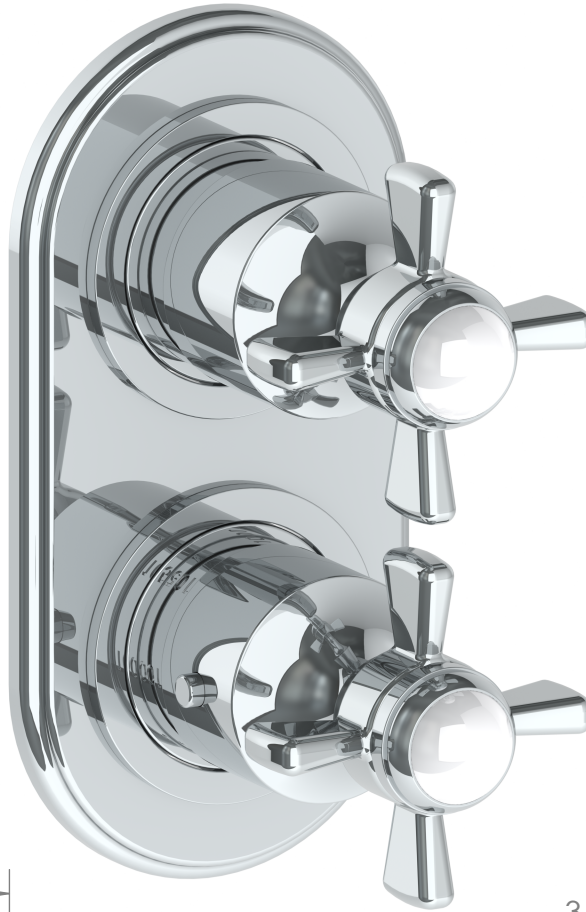

34-T25-B9M

Wall Mounted Mini Thermostatic Trim Kit with Built-In Control
For use with SS-TH60, SS-TH70, or SS-TH80 concealed rough

Meets the applicable requirements of ASME A112.18.1-2005/CSA B125.1-05, entitled "Plumbing Supply Fittings"

WATERMARK DESIGNS 4/20/2020

350 Dewitt Ave Brooklyn NY 11207 USA T 718 257 2800 F 718 257 2144 info@watermark-designs.com

34-T25-DD3

Wall Mounted Mini Thermostatic Trim Kit with Built-In Control
For use with SS-TH60, SS-TH70, or SS-TH80 concealed rough

Meets the applicable requirements of ASME A112.18.1-2005/CSA B125.1-05, entitled "Plumbing Supply Fittings"

34-T25-S1

Wall Mounted Mini Thermostatic Trim Kit with Built-In Control
For use with SS-TH60, SS-TH70, or SS-TH80 concealed rough

Meets the applicable requirements of ASME A112.18.1-2005/CSA B125.1-05, entitled "Plumbing Supply Fittings"

34-T25-S1A

Wall Mounted Mini Thermostatic Shower Trim with Built-In Control
For use with SS-TH60, SS-TH70, or SS-TH80 roughs