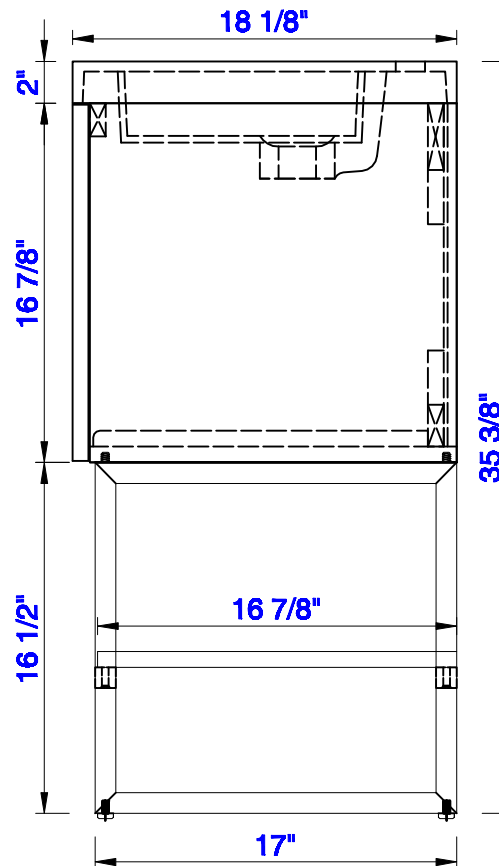

JAMES MARTIN

VANITIES™

Columbia 23 5/8" Cabinet
Columbia 23 1/4" Metal Base
Diagrams with Dimensions
page 02 of 03

NOTE ONE: Countertop with integrated sink is shown on this cabinet.

Version:202004

23 5/8"

Item Number:
388-V24-AGR
388-V24-CFO
388-V24-GW
388-V24-LTO

388-B24-BNK
388-B24-MBK
388-B24-RGD

JAMES MARTIN

VANITIES™

Columbia 23 5/8" Cabinet
Columbia 23 1/4" Metal Base
Diagrams with Dimensions
page 03 of 03

JAMES MARTIN

VANITIES™

Columbia 600mm Cabinet
Columbia 592mm Metal Base
Diagrams with Dimensions
page 01 of 03

NOTE ONE: Countertop with integrated sink is shown on this cabinet
NOTE TWO: This vanity does not have a Backsplash.

Version:202004

23 5/8"

Item Number:
SSP-S2418-WG

JAMES MARTIN

VANITIES™

Resin 23 5/8" Single Basin
Diagrams with Dimensions
page 01 of 01

600mm

Item Number:
SSP-S2418-WG