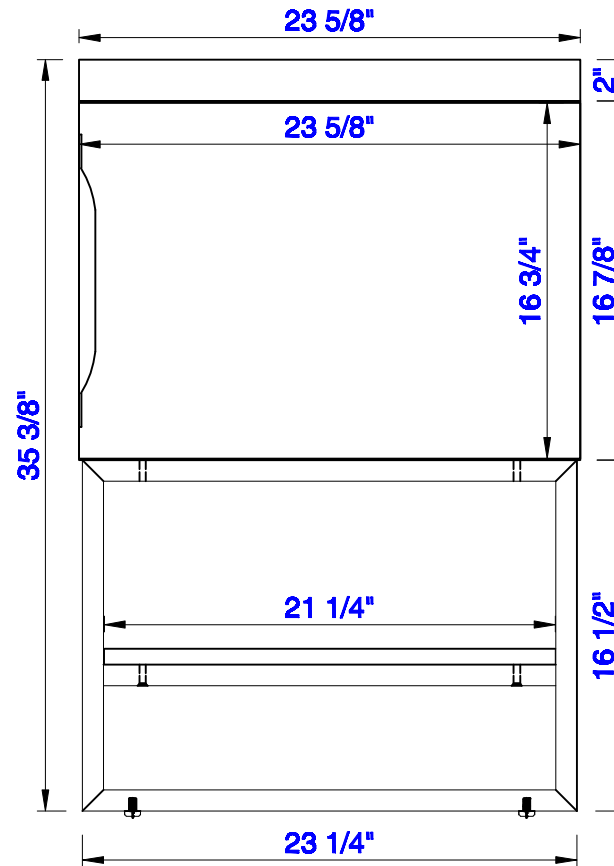

23 5/8"

Item Number:
388-V24-AGR
388-V24-CFO
388-V24-GW
388-V24-LTO

388-B24-BNK
388-B24-MBK
388-B24-RGD

JAMES MARTIN

VANITIES™

Columbia 23 5/8" Cabinet
Columbia 23 1/4" Metal Base
Diagrams with Dimensions
page 01 of 03

JAMES MARTIN

VANITIES™

Columbia 23 5/8" Cabinet
Columbia 23 1/4" Metal Base
Diagrams with Dimensions
page 02 of 03

NOTE ONE: Countertop with integrated sink is shown on this cabinet.

Version:202004

23 5/8"

JAMES MARTIN

VANITIES™

Columbia 600mm Cabinet
Columbia 592mm Metal Base
Diagrams with Dimensions
page 01 of 03

NOTE ONE: Countertop with integrated sink is shown on this cabinet
NOTE TWO: This vanity does not have a Backsplash.

Version:202004

23 5/8"

Item Number:
SSP-S2418-WG

JAMES MARTIN

VANITIES™

Resin 23 5/8" Single Basin
Diagrams with Dimensions
page 01 of 01

600mm

Item Number:
SSP-S2418-WG