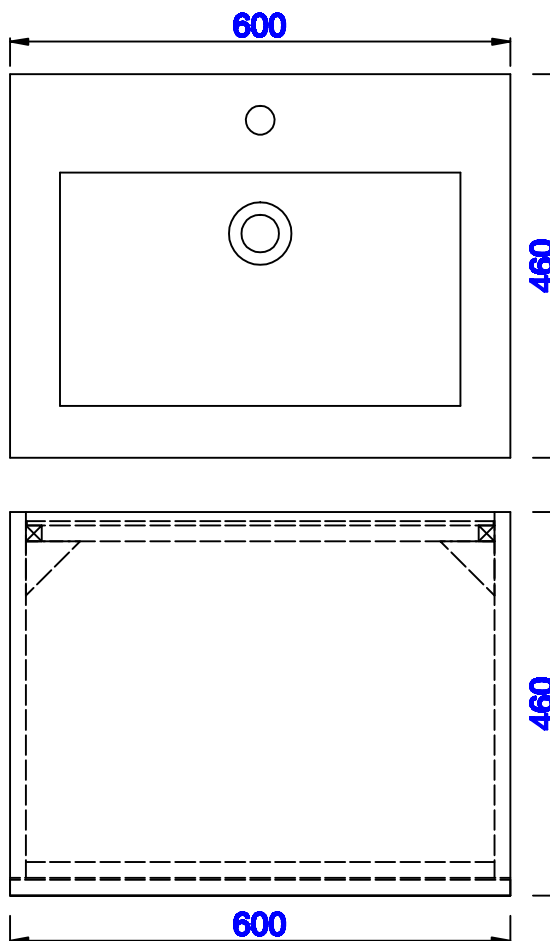

JAMES MARTIN

VANITIES™

Columbia 600mm Cabinet
Columbia 592mm Metal Base
Diagrams with Dimensions
page 01 of 03

NOTE ONE: Countertop with integrated sink is shown on this cabinet
NOTE TWO: This vanity does not have a Backsplash.

Version:202004

600mm

Item Number:
388-V24-AGR
388-V24-CFO
388-V24-GW
388-V24-LTO

388-B24-BNK
388-B24-MBK
388-B24-RGD

JAMES MARTIN

VANITIES™

Columbia 600mm Cabinet
Columbia 592mm Metal Base
Diagrams with Dimensions
page 02 of 03

Columbia 600mm Cabinet
Columbia 592mm Metal Base
Diagrams with Dimensions
page 03 of 03

NOTE ONE: Countertop with integrated sink is shown on this cabinet
NOTE TWO: This vanity does not have a Backsplash.

Version:202004

23 5/8"

Item Number:
SSP-S2418-WG

JAMES MARTIN

VANITIES™

Resin 23 5/8" Single Basin
Diagrams with Dimensions
page 01 of 01

600mm

Item Number:
SSP-S2418-WG