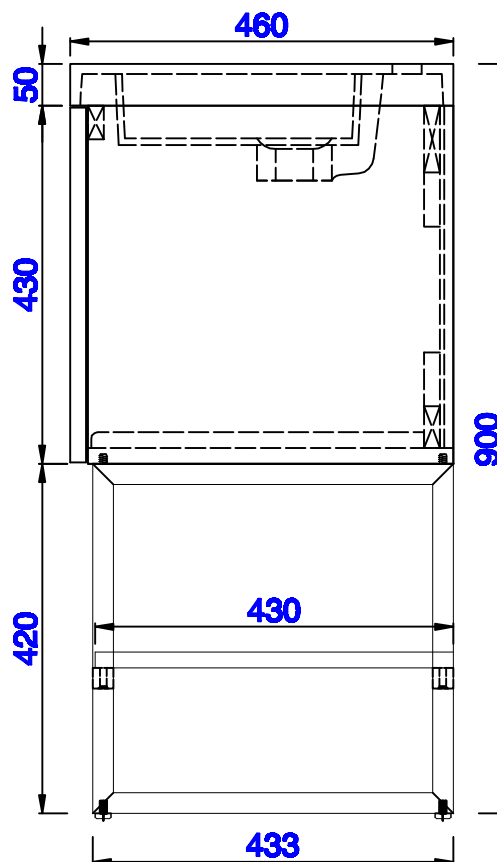

JAMES MARTIN

VANITIES™

Columbia 600mm Cabinet
Columbia 592mm Metal Base
Diagrams with Dimensions
page 01 of 03

NOTE ONE: Countertop with integrated sink is shown on this cabinet
NOTE TWO: This vanity does not have a Backsplash.

Columbia 600mm Cabinet
Columbia 592mm Metal Base
Diagrams with Dimensions
page 03 of 03

NOTE ONE: Countertop with integrated sink is shown on this cabinet
NOTE TWO: This vanity does not have a Backsplash.

Version:202004

23 5/8"

Item Number:
SSP-S2418-WG

JAMES MARTIN

VANITIES™

Resin 23 5/8" Single Basin
Diagrams with Dimensions
page 01 of 01

600mm

Item Number:
SSP-S2418-WG

JAMES MARTIN

VANITIES™

Resin 600mm Single Basin
Diagrams with Dimensions
page 01 of 01