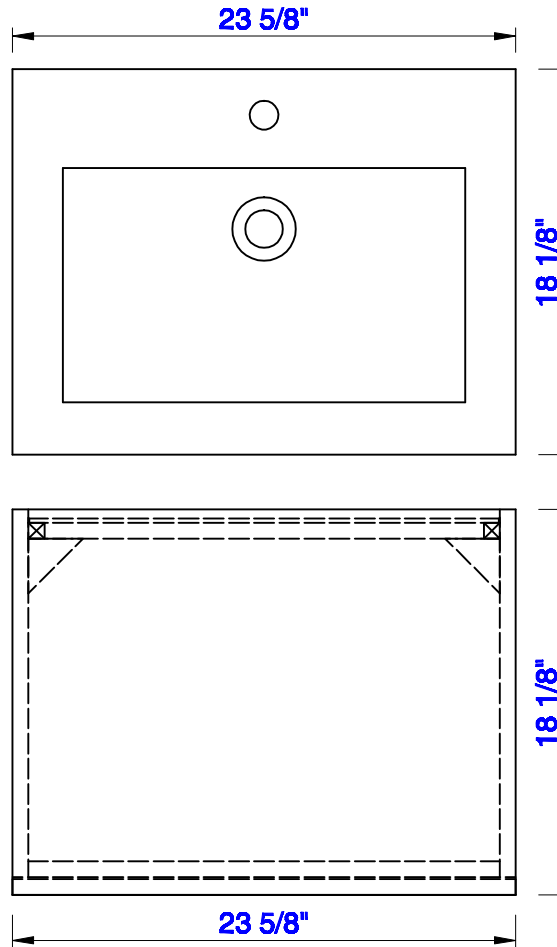

23 5/8"

Item Number:
388-V24-AGR
388-V24-CFO
388-V24-GW
388-V24-LTO

388-B24-BNK
388-B24-MBK
388-B24-RGD

JAMES MARTIN

VANITIES™

Columbia 23 5/8" Cabinet
Columbia 23 1/4" Metal Base
Diagrams with Dimensions
page 01 of 03

JAMES MARTIN

VANITIES™

Columbia 23 5/8" Cabinet
Columbia 23 1/4" Metal Base
Diagrams with Dimensions
page 02 of 03

NOTE ONE: Countertop with integrated sink is shown on this cabinet.

Version:202004

23 5/8"

JAMES MARTIN

VANITIES™

Columbia 600mm Cabinet
Columbia 592mm Metal Base
Diagrams with Dimensions
page 01 of 03

NOTE ONE: Countertop with integrated sink is shown on this cabinet
NOTE TWO: This vanity does not have a Backsplash.

Version:202004

23 5/8"

Item Number:
SSP-S2418-WG

JAMES MARTIN

VANITIES™

Resin 23 5/8" Single Basin
Diagrams with Dimensions
page 01 of 01

600mm

Item Number:
SSP-S2418-WG