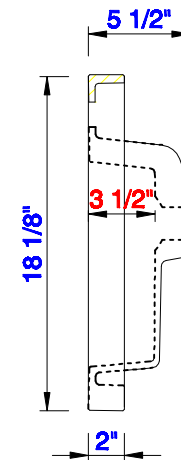

JAMES MARTIN

VANITIES™

Columbia 600mm Cabinet
Columbia 592mm Metal Base
Diagrams with Dimensions
page 01 of 03

NOTE ONE: Countertop with integrated sink is shown on this cabinet
NOTE TWO: This vanity does not have a Backsplash.

Columbia 600mm Cabinet
Columbia 592mm Metal Base
Diagrams with Dimensions
page 03 of 03

NOTE ONE: Countertop with integrated sink is shown on this cabinet
NOTE TWO: This vanity does not have a Backsplash.

Version:202004

23 5/8"

Item Number:
SSP-S2418-WG

JAMES MARTIN

VANITIES™

Resin 23 5/8" Single Basin
Diagrams with Dimensions
page 01 of 01

600mm

Item Number:
SSP-S2418-WG

JAMES MARTIN

VANITIES™

Resin 600mm Single Basin
Diagrams with Dimensions
page 01 of 01