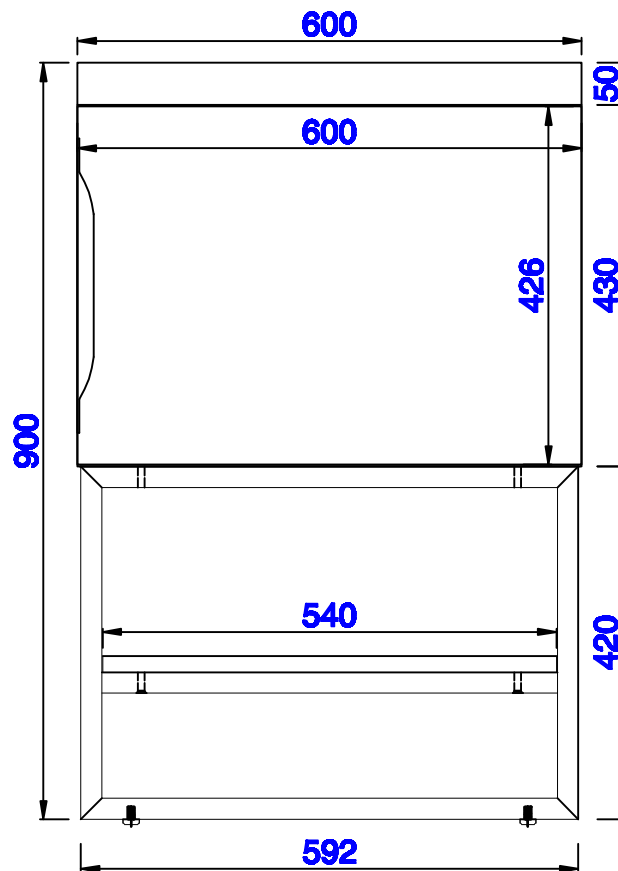

JAMES MARTIN

VANITIES™

Columbia 23 5/8" Cabinet
Columbia 23 1/4" Metal Base
Diagrams with Dimensions
page 02 of 03

NOTE ONE: Countertop with integrated sink is shown on this cabinet.

Version:202004

23 5/8"

JAMES MARTIN

VANITIES™

Columbia 600mm Cabinet
Columbia 592mm Metal Base
Diagrams with Dimensions
page 01 of 03

NOTE ONE: Countertop with integrated sink is shown on this cabinet
NOTE TWO: This vanity does not have a Backsplash.

Version:202004

600mm

Item Number:
388-V24-AGR
388-V24-CFO
388-V24-GW
388-V24-LTO

388-B24-BNK
388-B24-MBK
388-B24-RGD

JAMES MARTIN

VANITIES™

Columbia 600mm Cabinet
Columbia 592mm Metal Base
Diagrams with Dimensions
page 02 of 03

Version:202004

23 5/8"

Item Number:
SSP-S2418-WG

JAMES MARTIN

VANITIES™

Resin 23 5/8" Single Basin
Diagrams with Dimensions
page 01 of 01

600mm

Item Number:
SSP-S2418-WG