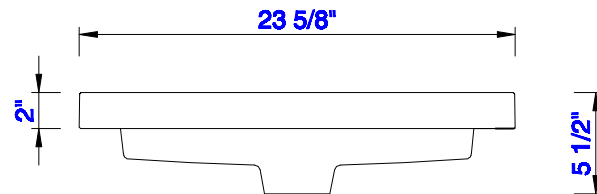

Columbia 600mm Cabinet
Columbia 592mm Metal Base
Diagrams with Dimensions
page 03 of 03

NOTE ONE: Countertop with integrated sink is shown on this cabinet
NOTE TWO: This vanity does not have a Backsplash.

Version:202004

23 5/8"

Item Number:
SSP-S2418-WG

JAMES MARTIN

VANITIES™

Resin 23 5/8" Single Basin
Diagrams with Dimensions
page 01 of 01

600mm

Item Number:
SSP-S2418-WG

JAMES MARTIN

VANITIES™

Resin 600mm Single Basin
Diagrams with Dimensions
page 01 of 01