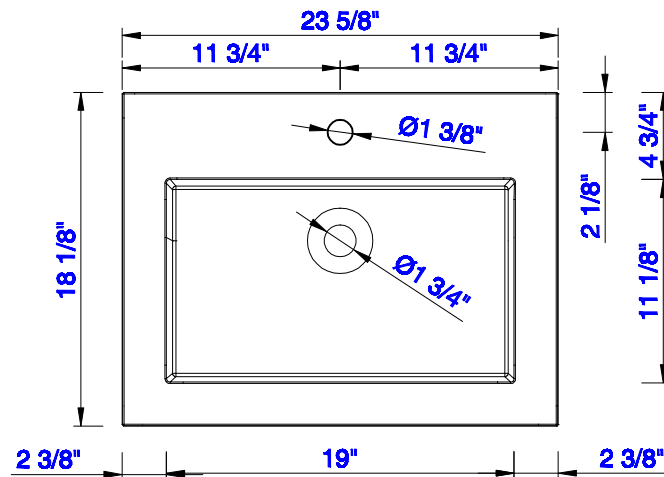

JAMES MARTIN

VANITIES™

Columbia 600mm Cabinet
Columbia 592mm Metal Base
Diagrams with Dimensions
page 01 of 03

NOTE ONE: Countertop with integrated sink is shown on this cabinet
NOTE TWO: This vanity does not have a Backsplash.

Columbia 600mm Cabinet
Columbia 592mm Metal Base
Diagrams with Dimensions
page 03 of 03

NOTE ONE: Countertop with integrated sink is shown on this cabinet
NOTE TWO: This vanity does not have a Backsplash.

Version:202004

23 5/8"

Item Number:
SSP-S2418-WG

JAMES MARTIN

VANITIES™

Resin 23 5/8" Single Basin
Diagrams with Dimensions
page 01 of 01

600mm

Item Number:
SSP-S2418-WG

JAMES MARTIN

VANITIES™

Resin 600mm Single Basin
Diagrams with Dimensions
page 01 of 01