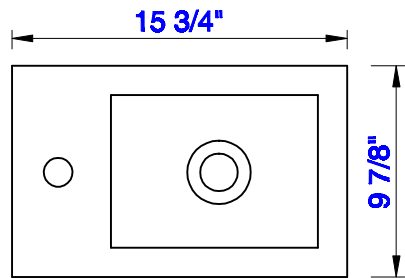

15 3/4"

Item Number:  
388-V16-AGR  
388-V16-CFO  
388-V16-GW  
388-V16-LTO

388-B16-BNK  
388-B16-MBK  
388-B16-RGD

JAMES MARTIN

VANITIES™

Columbia 15 3/4" Cabinet  
Columbia 15 5/8" Metal Base  
Diagrams with Dimensions  
page 01 of 03

388-B16-BNK  
388-B16-MBK  
388-B16-RGD

JAMES MARTIN

VANITIES™

Columbia 15 3/4" Cabinet  
Columbia 15 5/8" Metal Base  
Diagrams with Dimensions  
page 02 of 03

NOTE ONE: Countertop with integrated sink is shown on this cabinet.

15 3/4"

Item Number:  
388-V16-AGR  
388-V16-CFO  
388-V16-GW  
388-V16-LTO

388-B16-BNK  
388-B16-MBK  
388-B16-RGD

JAMES MARTIN

VANITIES™

Columbia 15 3/4" Cabinet  
Columbia 15 5/8" Metal Base  
Diagrams with Dimensions  
page 03 of 03

JAMES MARTIN

VANITIES™

Resin 400mm Single Basin  
Diagrams with Dimensions  
page 01 of 01