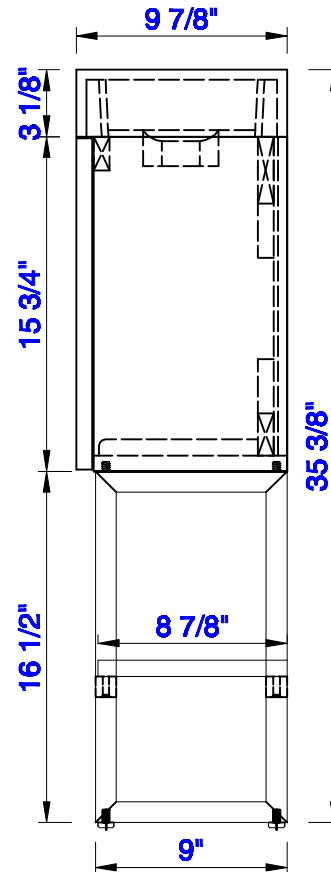

15 3/4"

Item Number:  
388-V16-AGR  
388-V16-CFO  
388-V16-GW  
388-V16-LTO

388-B16-BNK  
388-B16-MBK  
388-B16-RGD

JAMES MARTIN

VANITIES™

Columbia 15 3/4" Cabinet  
Columbia 15 5/8" Metal Base  
Diagrams with Dimensions  
page 01 of 03

388-B16-BNK  
388-B16-MBK  
388-B16-RGD

JAMES MARTIN

VANITIES™

Columbia 15 3/4" Cabinet  
Columbia 15 5/8" Metal Base  
Diagrams with Dimensions  
page 02 of 03

NOTE ONE: Countertop with integrated sink is shown on this cabinet.

15 3/4"

Item Number:  
388-V16-AGR  
388-V16-CFO  
388-V16-GW  
388-V16-LTO

388-B16-BNK  
388-B16-MBK  
388-B16-RGD

JAMES MARTIN

VANITIES™

Columbia 15 3/4" Cabinet  
Columbia 15 5/8" Metal Base  
Diagrams with Dimensions  
page 03 of 03

388-B16-BNK  
388-B16-MBK  
388-B16-RGD

JAMES MARTIN

VANITIES™

Columbia 400mm Cabinet  
Columbia 396mm Metal Base  
Diagrams with Dimensions  
page 01 of 03

**NOTE ONE: Countertop with integrated sink is shown on this cabinet**  
**NOTE TWO: This vanity does not have a Backsplash.**