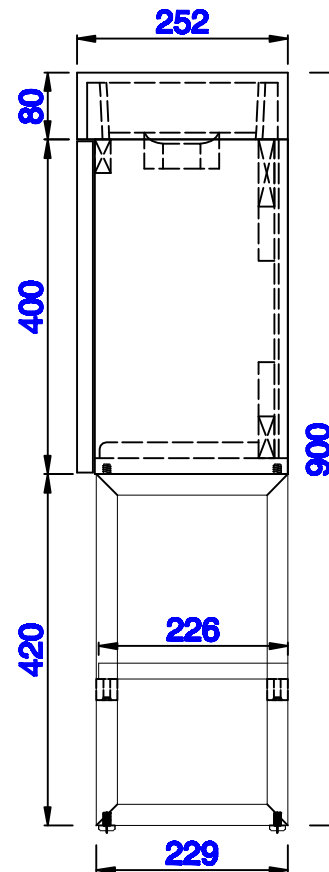

388-B16-BNK  
388-B16-MBK  
388-B16-RGD

JAMES MARTIN

VANITIES™

Columbia 400mm Cabinet  
Columbia 396mm Metal Base  
Diagrams with Dimensions  
page 01 of 03

**NOTE ONE: Countertop with integrated sink is shown on this cabinet**  
**NOTE TWO: This vanity does not have a Backsplash.**

Version:202004

400mm

Item Number:  
388-V16-AGR  
388-V16-CFO  
388-V16-GW  
388-V16-LTO

388-B16-BNK  
388-B16-MBK  
388-B16-RGD

JAMES MARTIN

VANITIES™

**Columbia 400mm Cabinet**  
**Columbia 396mm Metal Base**  
Diagrams with Dimensions  
page 02 of 03

**NOTE ONE: Countertop with integrated sink is shown on this cabinet.**

Version:202004

400mm

Item Number:  
388-V16-AGR  
388-V16-CFO  
388-V16-GW  
388-V16-LTO

388-B16-BNK  
388-B16-MBK  
388-B16-RGD

JAMES MARTIN

VANITIES™

Columbia 400mm Cabinet  
Columbia 396mm Metal Base  
Diagrams with Dimensions  
page 03 of 03

**NOTE ONE: Countertop with integrated sink is shown on this cabinet**  
**NOTE TWO: This vanity does not have a Backsplash.**