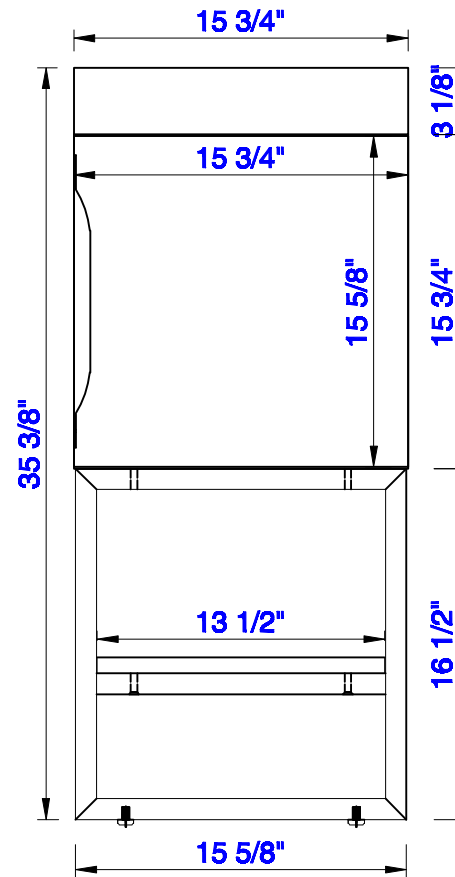

15 3/4"

Item Number:  
388-V16-AGR  
388-V16-CFO  
388-V16-GW  
388-V16-LTO

388-B16-BNK  
388-B16-MBK  
388-B16-RGD

JAMES MARTIN

VANITIES™

Columbia 15 3/4" Cabinet  
Columbia 15 5/8" Metal Base  
Diagrams with Dimensions  
page 01 of 03

388-B16-BNK  
388-B16-MBK  
388-B16-RGD

JAMES MARTIN

VANITIES™

Columbia 15 3/4" Cabinet  
Columbia 15 5/8" Metal Base  
Diagrams with Dimensions  
page 02 of 03

NOTE ONE: Countertop with integrated sink is shown on this cabinet.

15 3/4"

Item Number:  
388-V16-AGR  
388-V16-CFO  
388-V16-GW  
388-V16-LTO

388-B16-BNK  
388-B16-MBK  
388-B16-RGD

JAMES MARTIN

VANITIES™

Columbia 15 3/4" Cabinet  
Columbia 15 5/8" Metal Base  
Diagrams with Dimensions  
page 03 of 03

VANITIES™

Columbia 400mm Cabinet  
Columbia 396mm Metal Base  
Diagrams with Dimensions  
page 03 of 03

**NOTE ONE: Countertop with integrated sink is shown on this cabinet**  
**NOTE TWO: This vanity does not have a Backsplash.**