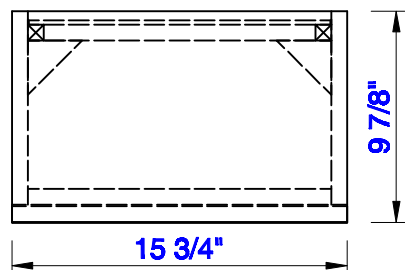

15 3/4"

Item Number:  
388-V16-AGR  
388-V16-CFO  
388-V16-GW  
388-V16-LTO

388-B16-BNK  
388-B16-MBK  
388-B16-RGD

JAMES MARTIN

VANITIES™

Columbia 15 3/4" Cabinet  
Columbia 15 5/8" Metal Base  
Diagrams with Dimensions  
page 01 of 03

388-B16-BNK  
388-B16-MBK  
388-B16-RGD

JAMES MARTIN

VANITIES™

Columbia 15 3/4" Cabinet  
Columbia 15 5/8" Metal Base  
Diagrams with Dimensions  
page 02 of 03

NOTE ONE: Countertop with integrated sink is shown on this cabinet.

15 3/4"

Item Number:  
388-V16-AGR  
388-V16-CFO  
388-V16-GW  
388-V16-LTO

388-B16-BNK  
388-B16-MBK  
388-B16-RGD

JAMES MARTIN

VANITIES™

Columbia 15 3/4" Cabinet  
Columbia 15 5/8" Metal Base  
Diagrams with Dimensions  
page 03 of 03

JAMES MARTIN

VANITIES™

Resin 400mm Single Basin  
Diagrams with Dimensions  
page 01 of 01