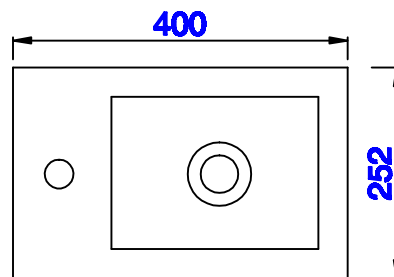

15 3/4"

Item Number:  
388-V16-AGR  
388-V16-CFO  
388-V16-GW  
388-V16-LTO

388-B16-BNK  
388-B16-MBK  
388-B16-RGD

JAMES MARTIN

VANITIES™

Columbia 15 3/4" Cabinet  
Columbia 15 5/8" Metal Base  
Diagrams with Dimensions  
page 03 of 03

388-B16-BNK  
388-B16-MBK  
388-B16-RGD

JAMES MARTIN

VANITIES™

Columbia 400mm Cabinet  
Columbia 396mm Metal Base  
Diagrams with Dimensions  
page 01 of 03

**NOTE ONE: Countertop with integrated sink is shown on this cabinet**  
**NOTE TWO: This vanity does not have a Backsplash.**

Version:202004

400mm

Item Number:  
388-V16-AGR  
388-V16-CFO  
388-V16-GW  
388-V16-LTO

388-B16-BNK  
388-B16-MBK  
388-B16-RGD

JAMES MARTIN

VANITIES™

**Columbia 400mm Cabinet**  
**Columbia 396mm Metal Base**  
Diagrams with Dimensions  
page 02 of 03

JAMES MARTIN

VANITIES™

Resin 400mm Single Basin  
Diagrams with Dimensions  
page 01 of 01