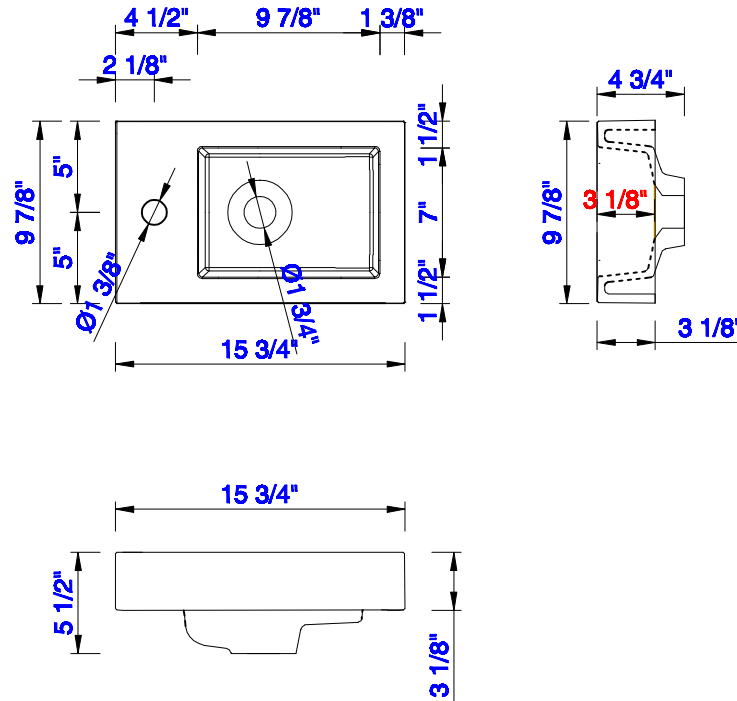

388-B16-BNK  
388-B16-MBK  
388-B16-RGD

JAMES MARTIN

VANITIES™

Columbia 400mm Cabinet  
Columbia 396mm Metal Base  
Diagrams with Dimensions  
page 01 of 03

**NOTE ONE: Countertop with integrated sink is shown on this cabinet**  
**NOTE TWO: This vanity does not have a Backsplash.**

VANITIES™

Columbia 400mm Cabinet  
Columbia 396mm Metal Base  
Diagrams with Dimensions  
page 03 of 03

**NOTE ONE: Countertop with integrated sink is shown on this cabinet**  
**NOTE TWO: This vanity does not have a Backsplash.**

Version:202004

15 3/4"

Item Number:  
SSP-S1610-WG

JAMES MARTIN

VANITIES™

Resin 15 3/4" Single Basin  
Diagrams with Dimensions  
page 01 of 01

400mm

Item Number:  
SSP-S1610-WG

JAMES MARTIN

VANITIES™

Resin 400mm Single Basin  
Diagrams with Dimensions  
page 01 of 01