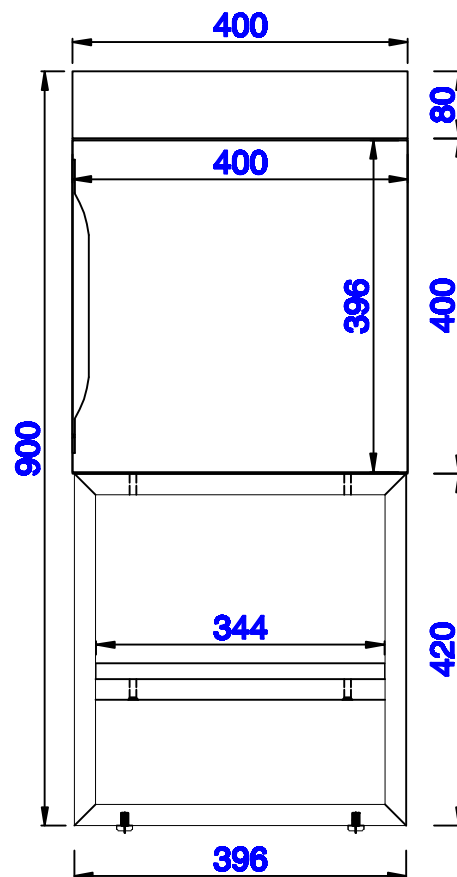

15 3/4"

Item Number:  
388-V16-AGR  
388-V16-CFO  
388-V16-GW  
388-V16-LTO

388-B16-BNK  
388-B16-MBK  
388-B16-RGD

JAMES MARTIN

VANITIES™

Columbia 15 3/4" Cabinet  
Columbia 15 5/8" Metal Base  
Diagrams with Dimensions  
page 03 of 03

388-B16-BNK  
388-B16-MBK  
388-B16-RGD

JAMES MARTIN

VANITIES™

Columbia 400mm Cabinet  
Columbia 396mm Metal Base  
Diagrams with Dimensions  
page 01 of 03

**NOTE ONE: Countertop with integrated sink is shown on this cabinet**  
**NOTE TWO: This vanity does not have a Backsplash.**

Version:202004

400mm

Item Number:  
388-V16-AGR  
388-V16-CFO  
388-V16-GW  
388-V16-LTO

388-B16-BNK  
388-B16-MBK  
388-B16-RGD

JAMES MARTIN

VANITIES™

**Columbia 400mm Cabinet**  
**Columbia 396mm Metal Base**  
Diagrams with Dimensions  
page 02 of 03

JAMES MARTIN

VANITIES™

Resin 400mm Single Basin  
Diagrams with Dimensions  
page 01 of 01