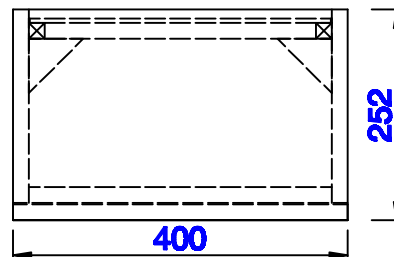

388-B16-BNK  
388-B16-MBK  
388-B16-RGD

JAMES MARTIN

VANITIES™

Columbia 400mm Cabinet  
Columbia 396mm Metal Base  
Diagrams with Dimensions  
page 01 of 03

**NOTE ONE: Countertop with integrated sink is shown on this cabinet**  
**NOTE TWO: This vanity does not have a Backsplash.**

Version:202004

400mm

Item Number:  
388-V16-AGR  
388-V16-CFO  
388-V16-GW  
388-V16-LTO

388-B16-BNK  
388-B16-MBK  
388-B16-RGD

JAMES MARTIN

VANITIES™

**Columbia 400mm Cabinet**  
**Columbia 396mm Metal Base**  
Diagrams with Dimensions  
page 02 of 03