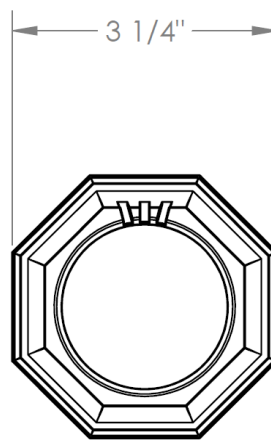

SS-SSBS04
Bostonian Steam Shower

WATERMARK DESIGNS 1/5/2015