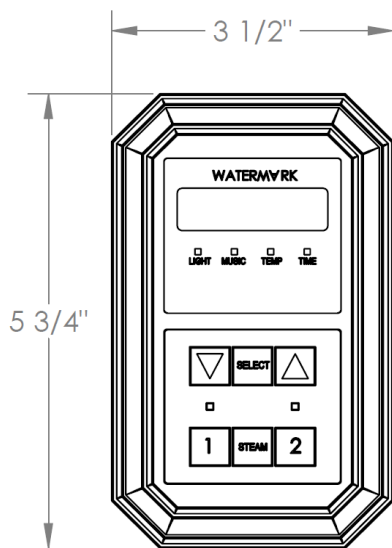

SS-SSBS04
Bostonian Steam Shower

WATERMARK DESIGNS 1/5/2015