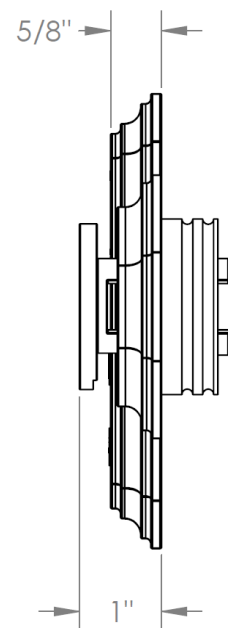

SS-SSBS04
Bostonian Steam Shower

WATERMARK DESIGNS 1/5/2015