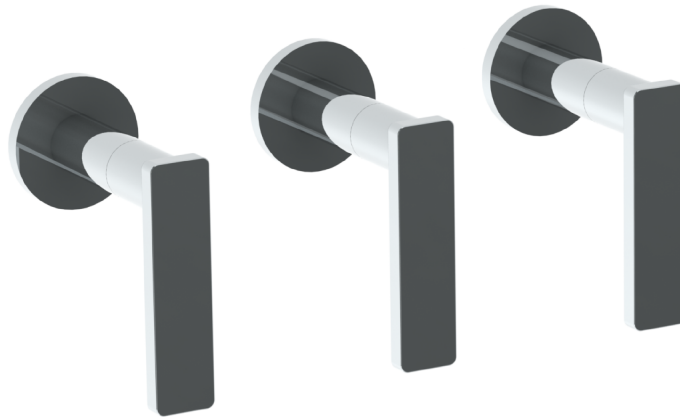

70-WTR3-RNS4

Wall Mounted Trim

Includes Alignment Kit

For use with SS-503 concealed rough

Meets the applicable requirements of ASME A112.18.1-2005/CSA B125.1-05, entitled "Plumbing Supply Fittings"

WATERMARK DESIGNS 8/26/2019