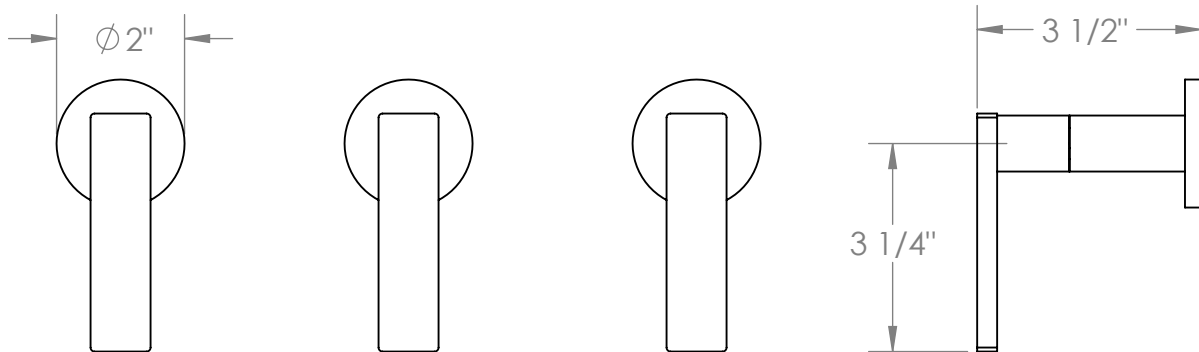

70-WTR3-RNS4

Wall Mounted Trim

Includes Alignment Kit

For use with SS-503 concealed rough

Meets the applicable requirements of ASME A112.18.1-2005/CSA B125.1-05, entitled "Plumbing Supply Fittings"

WATERMARK DESIGNS 8/26/2019