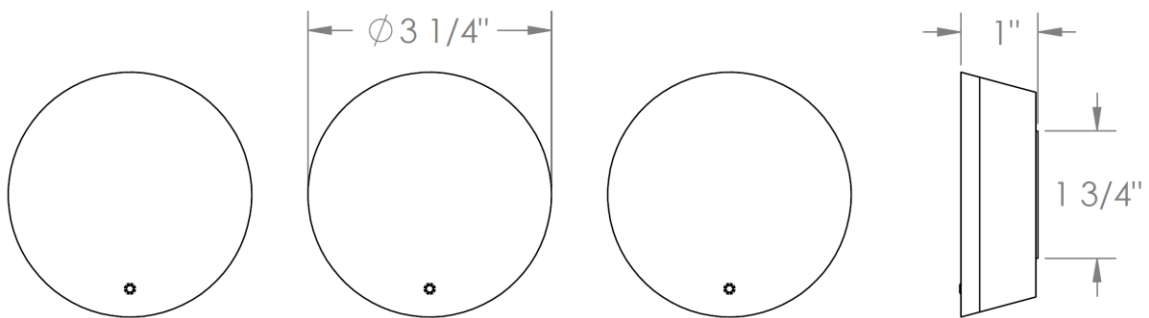

36-WTR3-BL1

Wall Mounted 3-Valve Shower Trim with Alignment Kit
For use with SS-503 concealed rough

36-WTR3-CM

Wall Mounted 3-Valve Shower Trim with Alignment Kit
For use with SS-503 concealed rough

36-WTR3-WM

Wall Mounted 3-Valve Shower Trim with Alignment Kit
For use with SS-503 concealed rough