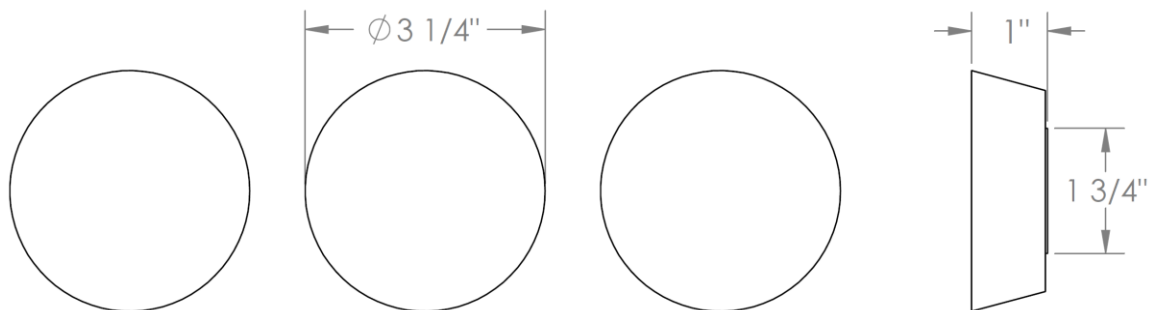

36-WTR3-BL1

Wall Mounted 3-Valve Shower Trim with Alignment Kit
For use with SS-503 concealed rough

36-WTR3-CM

Wall Mounted 3-Valve Shower Trim with Alignment Kit
For use with SS-503 concealed rough

36-WTR3-WM

Wall Mounted 3-Valve Shower Trim with Alignment Kit
For use with SS-503 concealed rough