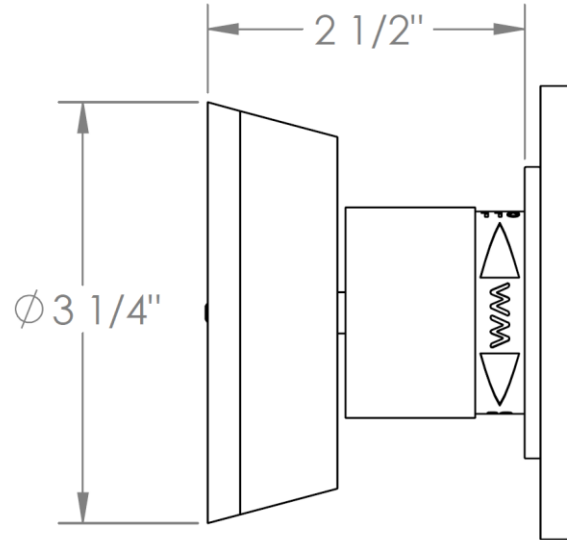

**36-T15-BL1**

Trim Kit Only for Miniature Thermostatic Valve  
Requires SS-TH500 concealed rough

**WATERMARK DESIGNS 1/11/2019**

**36-T15-CM**

Trim Kit Only for Miniature Thermostatic Valve  
Requires SS-TH500 concealed rough

**36-T15-WM**

Trim Kit Only for Miniature Thermostatic Valve  
Requires SS-TH500 concealed rough

**WATERMARK DESIGNS 12/6/2018**