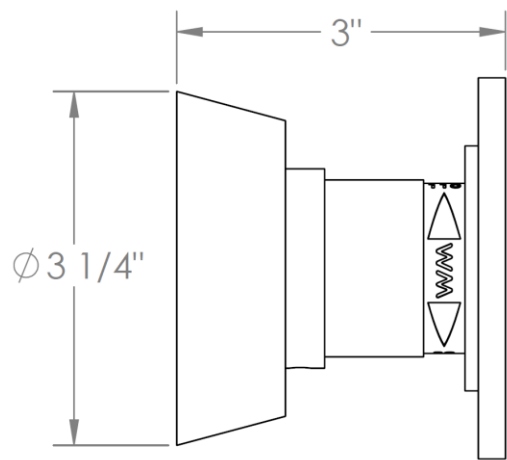

**36-T15-BL1**

Trim Kit Only for Miniature Thermostatic Valve  
Requires SS-TH500 concealed rough

**WATERMARK DESIGNS 1/11/2019**

**36-T15-CM**

Trim Kit Only for Miniature Thermostatic Valve  
Requires SS-TH500 concealed rough

**36-T15-WM**

Trim Kit Only for Miniature Thermostatic Valve  
Requires SS-TH500 concealed rough

**WATERMARK DESIGNS 12/6/2018**