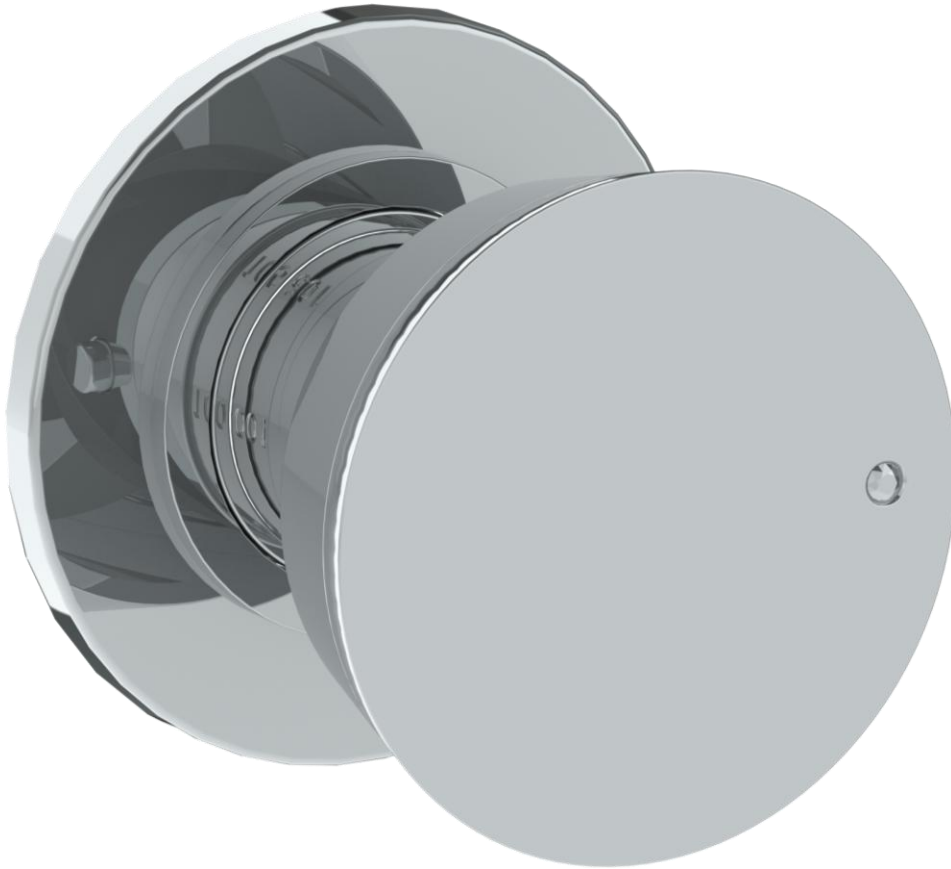

**36-T15-BL1**

Trim Kit Only for Miniature Thermostatic Valve  
Requires SS-TH500 concealed rough

**WATERMARK DESIGNS 1/11/2019**

**36-T15-CM**

Trim Kit Only for Miniature Thermostatic Valve  
Requires SS-TH500 concealed rough

**36-T15-WM**

Trim Kit Only for Miniature Thermostatic Valve  
Requires SS-TH500 concealed rough

**WATERMARK DESIGNS 12/6/2018**