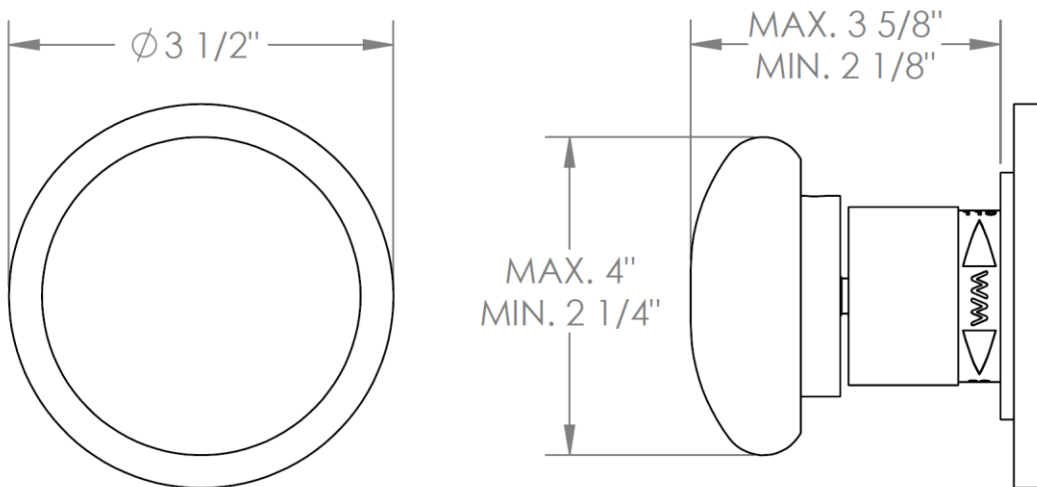

**36-T15-BL1**

Trim Kit Only for Miniature Thermostatic Valve  
Requires SS-TH500 concealed rough

**WATERMARK DESIGNS 1/11/2019**

**36-T15-CM**

Trim Kit Only for Miniature Thermostatic Valve  
Requires SS-TH500 concealed rough

**36-T15-WM**

Trim Kit Only for Miniature Thermostatic Valve  
Requires SS-TH500 concealed rough

**WATERMARK DESIGNS 12/6/2018**