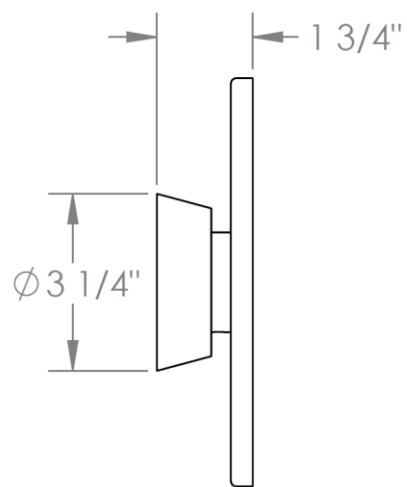

36-P80-BL1

Trim Kit Only for Pressure Balance Valve
Requires SS-PB75 concealed rough

36-P80-CM

Trim Kit Only for Pressure Balance Valve
Requires SS-PB75 concealed rough

36-P80-WM

Trim Kit Only for Pressure Balance Valve
Requires SS-PB75 concealed rough