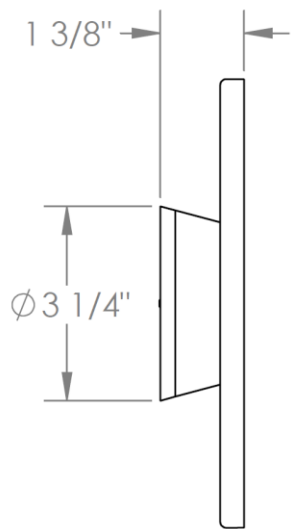

36-P80-BL1

Trim Kit Only for Pressure Balance Valve
Requires SS-PB75 concealed rough

36-P80-CM

Trim Kit Only for Pressure Balance Valve
Requires SS-PB75 concealed rough

36-P80-WM

Trim Kit Only for Pressure Balance Valve
Requires SS-PB75 concealed rough