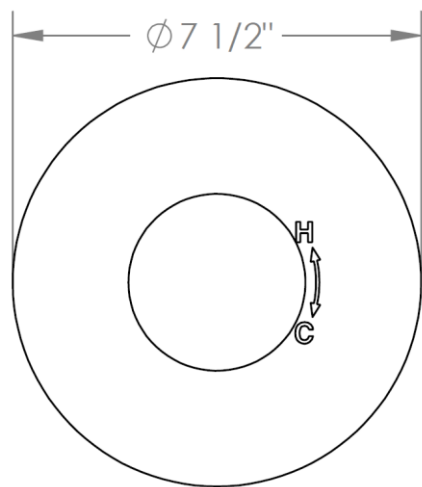

36-P80-BL1

Trim Kit Only for Pressure Balance Valve
Requires SS-PB75 concealed rough

36-P80-CM

Trim Kit Only for Pressure Balance Valve
Requires SS-PB75 concealed rough

36-P80-WM

Trim Kit Only for Pressure Balance Valve
Requires SS-PB75 concealed rough