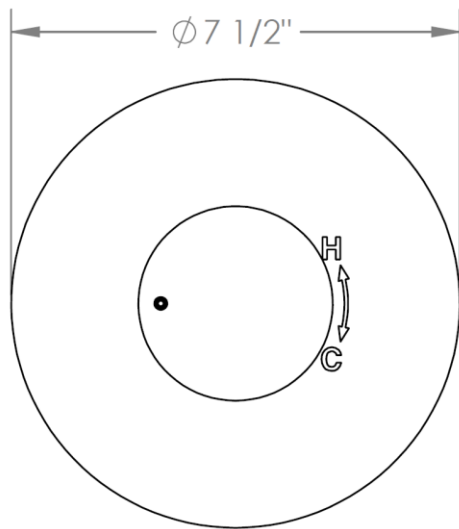

36-P80-BL1

Trim Kit Only for Pressure Balance Valve
Requires SS-PB75 concealed rough

36-P80-CM

Trim Kit Only for Pressure Balance Valve
Requires SS-PB75 concealed rough

36-P80-WM

Trim Kit Only for Pressure Balance Valve
Requires SS-PB75 concealed rough