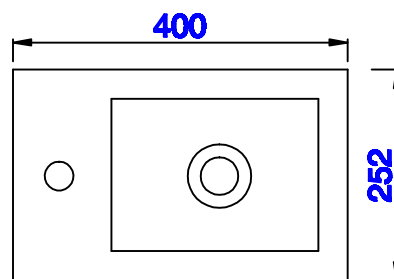

15 3/4"

Item Number:  
388-V16-AGR  
388-V16-CFO  
388-V16-GW  
388-V16-LTO

388-B16-BNK  
388-B16-MBK  
388-B16-RGD

JAMES MARTIN

VANITIES™

Columbia 15 3/4" Cabinet  
Columbia 15 5/8" Metal Base  
Diagrams with Dimensions  
page 03 of 03

388-B16-BNK  
388-B16-MBK  
388-B16-RGD

JAMES MARTIN

VANITIES™

Columbia 400mm Cabinet  
Columbia 396mm Metal Base  
Diagrams with Dimensions  
page 01 of 03

**NOTE ONE: Countertop with integrated sink is shown on this cabinet**

**NOTE TWO: This vanity does not have a Backsplash.**

Version:202004

400mm

Item Number:  
388-V16-AGR  
388-V16-CFO  
388-V16-GW  
388-V16-LTO

388-B16-BNK  
388-B16-MBK  
388-B16-RGD

JAMES MARTIN

VANITIES™

**Columbia 400mm Cabinet**  
**Columbia 396mm Metal Base**  
Diagrams with Dimensions  
page 02 of 03

VANITIES™

Columbia 400mm Cabinet  
Columbia 396mm Metal Base  
Diagrams with Dimensions  
page 03 of 03

**NOTE ONE: Countertop with integrated sink is shown on this cabinet**  
**NOTE TWO: This vanity does not have a Backsplash.**