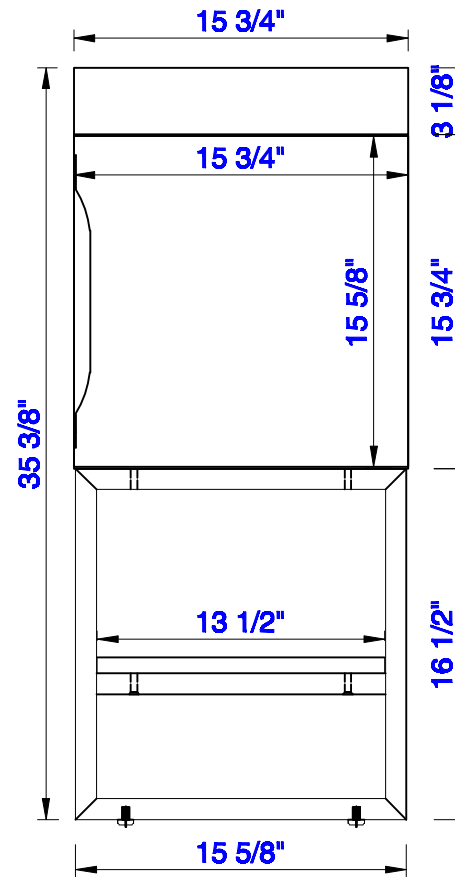

15 3/4"

Item Number:  
388-V16-AGR  
388-V16-CFO  
388-V16-GW  
388-V16-LTO

388-B16-BNK  
388-B16-MBK  
388-B16-RGD

JAMES MARTIN

VANITIES™

Columbia 15 3/4" Cabinet  
Columbia 15 5/8" Metal Base  
Diagrams with Dimensions  
page 01 of 03

388-B16-BNK  
388-B16-MBK  
388-B16-RGD

JAMES MARTIN

VANITIES™

**Columbia 15 3/4" Cabinet**  
**Columbia 15 5/8" Metal Base**  
Diagrams with Dimensions  
page 02 of 03

**NOTE ONE: Countertop with integrated sink is shown on this cabinet.**

15 3/4"

Item Number:  
388-V16-AGR  
388-V16-CFO  
388-V16-GW  
388-V16-LTO

388-B16-BNK  
388-B16-MBK  
388-B16-RGD

JAMES MARTIN

VANITIES™

Columbia 15 3/4" Cabinet  
Columbia 15 5/8" Metal Base  
Diagrams with Dimensions  
page 03 of 03

VANITIES™

Columbia 400mm Cabinet  
Columbia 396mm Metal Base  
Diagrams with Dimensions  
page 03 of 03

**NOTE ONE: Countertop with integrated sink is shown on this cabinet**  
**NOTE TWO: This vanity does not have a Backsplash.**