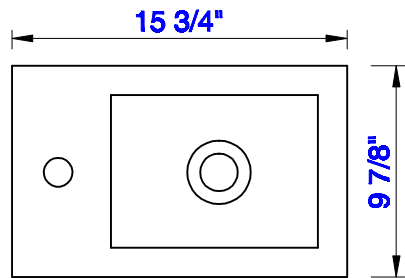

15 3/4"

Item Number:  
388-V16-AGR  
388-V16-CFO  
388-V16-GW  
388-V16-LTO

388-B16-BNK  
388-B16-MBK  
388-B16-RGD

JAMES MARTIN

VANITIES™

Columbia 15 3/4" Cabinet  
Columbia 15 5/8" Metal Base  
Diagrams with Dimensions  
page 01 of 03

NOTE ONE: Countertop with integrated sink is shown on this cabinet  
NOTE TWO: This vanity does not have a Backsplash.

Version:202004

15 3/4"

Item Number:  
388-V16-AGR  
388-V16-CFO  
388-V16-GW  
388-V16-LTO

388-B16-BNK  
388-B16-MBK  
388-B16-RGD

JAMES MARTIN

VANITIES™

**Columbia 15 3/4" Cabinet**  
**Columbia 15 5/8" Metal Base**  
Diagrams with Dimensions  
page 02 of 03

**NOTE ONE: Countertop with integrated sink is shown on this cabinet.**

15 3/4"

Item Number:  
388-V16-AGR  
388-V16-CFO  
388-V16-GW  
388-V16-LTO

388-B16-BNK  
388-B16-MBK  
388-B16-RGD

JAMES MARTIN

VANITIES™

Columbia 15 3/4" Cabinet  
Columbia 15 5/8" Metal Base  
Diagrams with Dimensions  
page 03 of 03