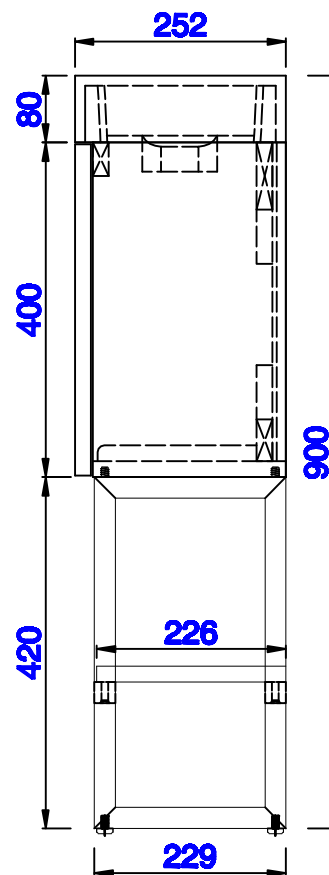

388-B16-BNK  
388-B16-MBK  
388-B16-RGD

JAMES MARTIN

VANITIES™

Columbia 400mm Cabinet  
Columbia 396mm Metal Base  
Diagrams with Dimensions  
page 01 of 03

**NOTE ONE: Countertop with integrated sink is shown on this cabinet**

**NOTE TWO: This vanity does not have a Backsplash.**

Version:202004

400mm

Item Number:  
388-V16-AGR  
388-V16-CFO  
388-V16-GW  
388-V16-LTO

388-B16-BNK  
388-B16-MBK  
388-B16-RGD

JAMES MARTIN

VANITIES™

**Columbia 400mm Cabinet**  
**Columbia 396mm Metal Base**  
Diagrams with Dimensions  
page 02 of 03

**NOTE ONE: Countertop with integrated sink is shown on this cabinet.**

Version:202004

400mm

Item Number:  
388-V16-AGR  
388-V16-CFO  
388-V16-GW  
388-V16-LTO

388-B16-BNK  
388-B16-MBK  
388-B16-RGD

JAMES MARTIN

VANITIES™

Columbia 400mm Cabinet  
Columbia 396mm Metal Base  
Diagrams with Dimensions  
page 03 of 03

**NOTE ONE: Countertop with integrated sink is shown on this cabinet**  
**NOTE TWO: This vanity does not have a Backsplash.**