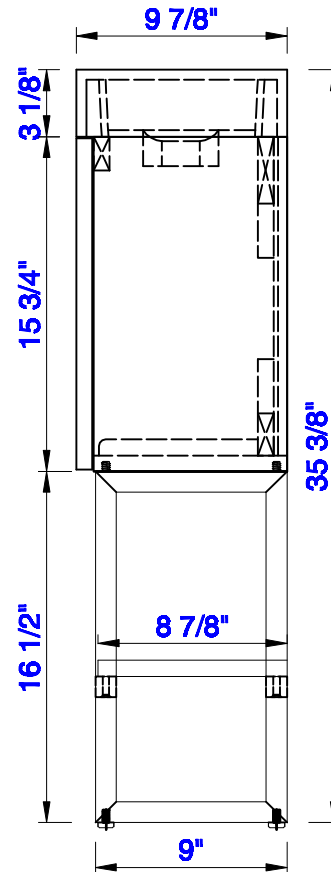

15 3/4"

Item Number:  
388-V16-AGR  
388-V16-CFO  
388-V16-GW  
388-V16-LTO

388-B16-BNK  
388-B16-MBK  
388-B16-RGD

JAMES MARTIN

VANITIES™

Columbia 15 3/4" Cabinet  
Columbia 15 5/8" Metal Base  
Diagrams with Dimensions  
page 01 of 03

388-B16-BNK  
388-B16-MBK  
388-B16-RGD

JAMES MARTIN

VANITIES™

**Columbia 15 3/4" Cabinet**  
**Columbia 15 5/8" Metal Base**  
Diagrams with Dimensions  
page 02 of 03

**NOTE ONE: Countertop with integrated sink is shown on this cabinet.**

15 3/4"

Item Number:  
388-V16-AGR  
388-V16-CFO  
388-V16-GW  
388-V16-LTO

388-B16-BNK  
388-B16-MBK  
388-B16-RGD

JAMES MARTIN

VANITIES™

Columbia 15 3/4" Cabinet  
Columbia 15 5/8" Metal Base  
Diagrams with Dimensions  
page 03 of 03

388-B16-BNK  
388-B16-MBK  
388-B16-RGD

JAMES MARTIN

VANITIES™

Columbia 400mm Cabinet  
Columbia 396mm Metal Base  
Diagrams with Dimensions  
page 01 of 03

**NOTE ONE: Countertop with integrated sink is shown on this cabinet**