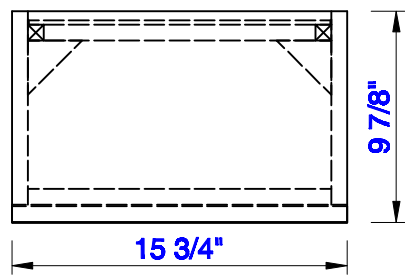

15 3/4"

Item Number:  
388-V16-AGR  
388-V16-CFO  
388-V16-GW  
388-V16-LTO

388-B16-BNK  
388-B16-MBK  
388-B16-RGD

JAMES MARTIN

VANITIES™

Columbia 15 3/4" Cabinet  
Columbia 15 5/8" Metal Base  
Diagrams with Dimensions  
page 01 of 03

NOTE ONE: Countertop with integrated sink is shown on this cabinet  
NOTE TWO: This vanity does not have a Backsplash.

Version:202004

15 3/4"

Item Number:  
388-V16-AGR  
388-V16-CFO  
388-V16-GW  
388-V16-LTO

388-B16-BNK  
388-B16-MBK  
388-B16-RGD

JAMES MARTIN

VANITIES™

**Columbia 15 3/4" Cabinet**  
**Columbia 15 5/8" Metal Base**  
Diagrams with Dimensions  
page 02 of 03

**NOTE ONE: Countertop with integrated sink is shown on this cabinet.**

15 3/4"

Item Number:  
388-V16-AGR  
388-V16-CFO  
388-V16-GW  
388-V16-LTO

388-B16-BNK  
388-B16-MBK  
388-B16-RGD

JAMES MARTIN

VANITIES™

Columbia 15 3/4" Cabinet  
Columbia 15 5/8" Metal Base  
Diagrams with Dimensions  
page 03 of 03