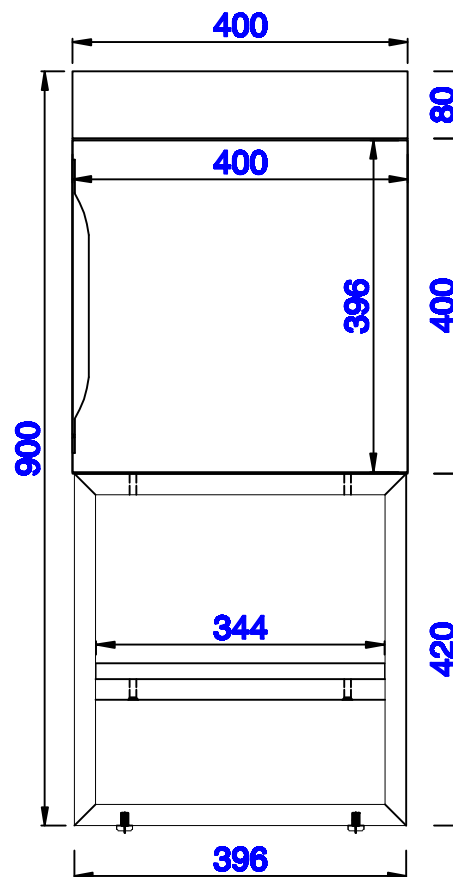

15 3/4"

Item Number:  
388-V16-AGR  
388-V16-CFO  
388-V16-GW  
388-V16-LTO

388-B16-BNK  
388-B16-MBK  
388-B16-RGD

JAMES MARTIN

VANITIES™

Columbia 15 3/4" Cabinet  
Columbia 15 5/8" Metal Base  
Diagrams with Dimensions  
page 01 of 03

15 3/4"

Item Number:  
388-V16-AGR  
388-V16-CFO  
388-V16-GW  
388-V16-LTO

388-B16-BNK  
388-B16-MBK  
388-B16-RGD

JAMES MARTIN

VANITIES™

Columbia 15 3/4" Cabinet  
Columbia 15 5/8" Metal Base  
Diagrams with Dimensions  
page 03 of 03

388-B16-BNK  
388-B16-MBK  
388-B16-RGD

JAMES MARTIN

VANITIES™

Columbia 400mm Cabinet  
Columbia 396mm Metal Base  
Diagrams with Dimensions  
page 01 of 03

**NOTE ONE: Countertop with integrated sink is shown on this cabinet**

**NOTE TWO: This vanity does not have a Backsplash.**

Version:202004

400mm

Item Number:  
388-V16-AGR  
388-V16-CFO  
388-V16-GW  
388-V16-LTO

388-B16-BNK  
388-B16-MBK  
388-B16-RGD

JAMES MARTIN

VANITIES™

**Columbia 400mm Cabinet**  
**Columbia 396mm Metal Base**  
Diagrams with Dimensions  
page 02 of 03