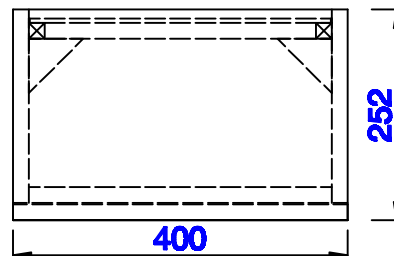

388-B16-BNK  
388-B16-MBK  
388-B16-RGD

JAMES MARTIN

VANITIES™

Columbia 400mm Cabinet  
Columbia 396mm Metal Base  
Diagrams with Dimensions  
page 01 of 03

**NOTE ONE: Countertop with integrated sink is shown on this cabinet**

**NOTE TWO: This vanity does not have a Backsplash.**

Version:202004

400mm

Item Number:  
388-V16-AGR  
388-V16-CFO  
388-V16-GW  
388-V16-LTO

388-B16-BNK  
388-B16-MBK  
388-B16-RGD

JAMES MARTIN

VANITIES™

**Columbia 400mm Cabinet**  
**Columbia 396mm Metal Base**  
Diagrams with Dimensions  
page 02 of 03