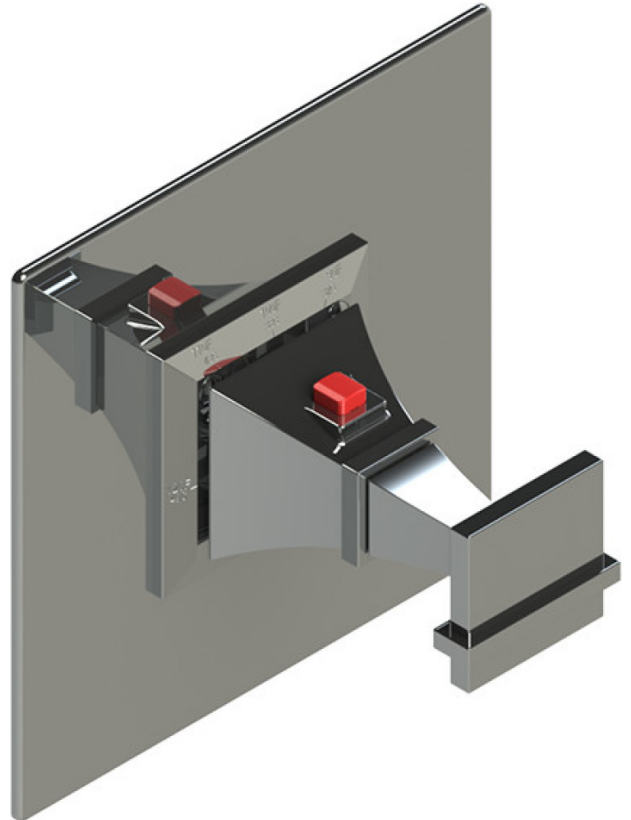

47MQLCHCH Specifications

VOLUME CONTROL VALVE TRIM ONLY

ADJUSTABLE SLIDE BAR WITH HAND HELD SHOWER ASSEMBLY

8" SHOWER HEAD WITH CEILING MOUNT 8" SHOWER ARM & FLANGE

INTEGRAL SUPPLY WITH 1/2" NPT X 1/2" NPSM X 3" NIPPLE

BODY SPRAY WITH 1/2" NPT X 1/2" NPSM X 3" NIPPLE X QTY 4 INCLUDED

TEMPERATURE CONTROL VALVE WITH STOPS TRIM ONLY