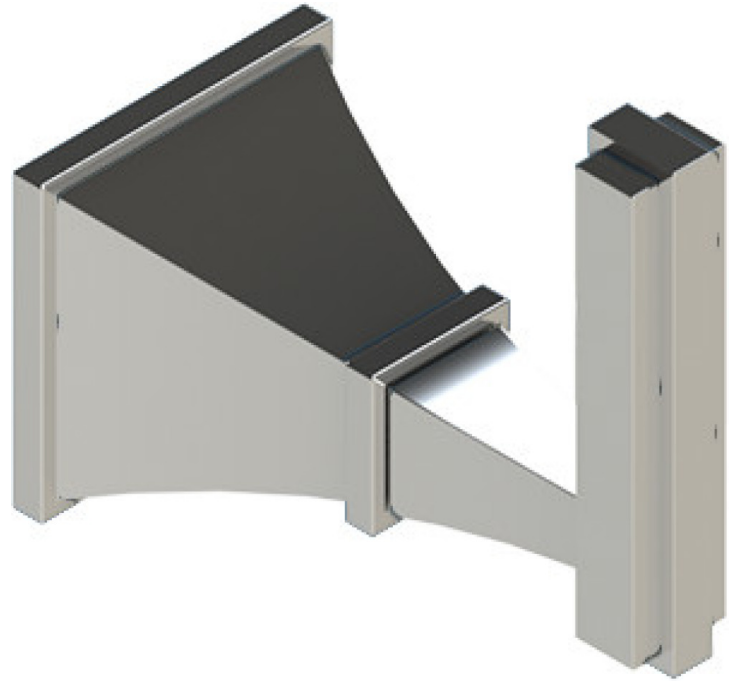

47MQLCHCH Specifications

VOLUME CONTROL VALVE TRIM ONLY

ADJUSTABLE SLIDE BAR WITH HAND HELD SHOWER ASSEMBLY

8" SHOWER HEAD WITH CEILING MOUNT 8" SHOWER ARM & FLANGE

INTEGRAL SUPPLY WITH 1/2" NPT X 1/2" NPSM X 3" NIPPLE

BODY SPRAY WITH 1/2" NPT X 1/2" NPSM X 3" NIPPLE X QTY 4 INCLUDED

TEMPERATURE CONTROL VALVE WITH STOPS TRIM ONLY