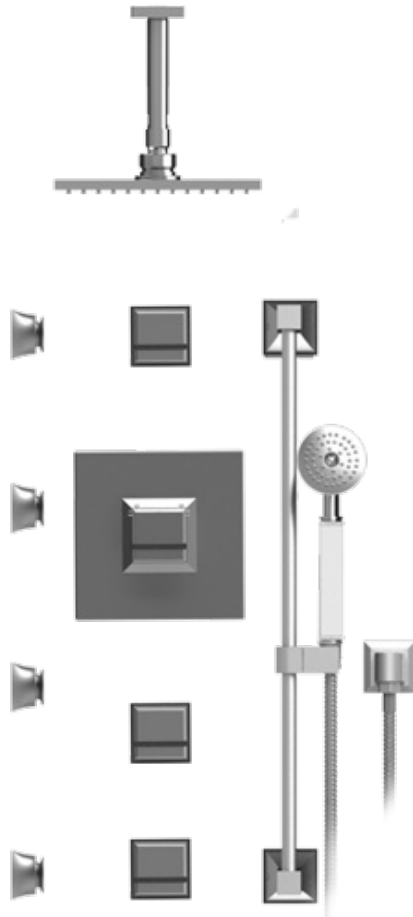

47MQLCHCH Specifications

VOLUME CONTROL VALVE TRIM ONLY

ADJUSTABLE SLIDE BAR WITH HAND HELD SHOWER ASSEMBLY

8" SHOWER HEAD WITH CEILING MOUNT 8" SHOWER ARM & FLANGE

INTEGRAL SUPPLY WITH 1/2" NPT X 1/2" NPSM X 3" NIPPLE

BODY SPRAY WITH 1/2" NPT X 1/2" NPSM X 3" NIPPLE X QTY 4 INCLUDED

TEMPERATURE CONTROL VALVE WITH STOPS TRIM ONLY