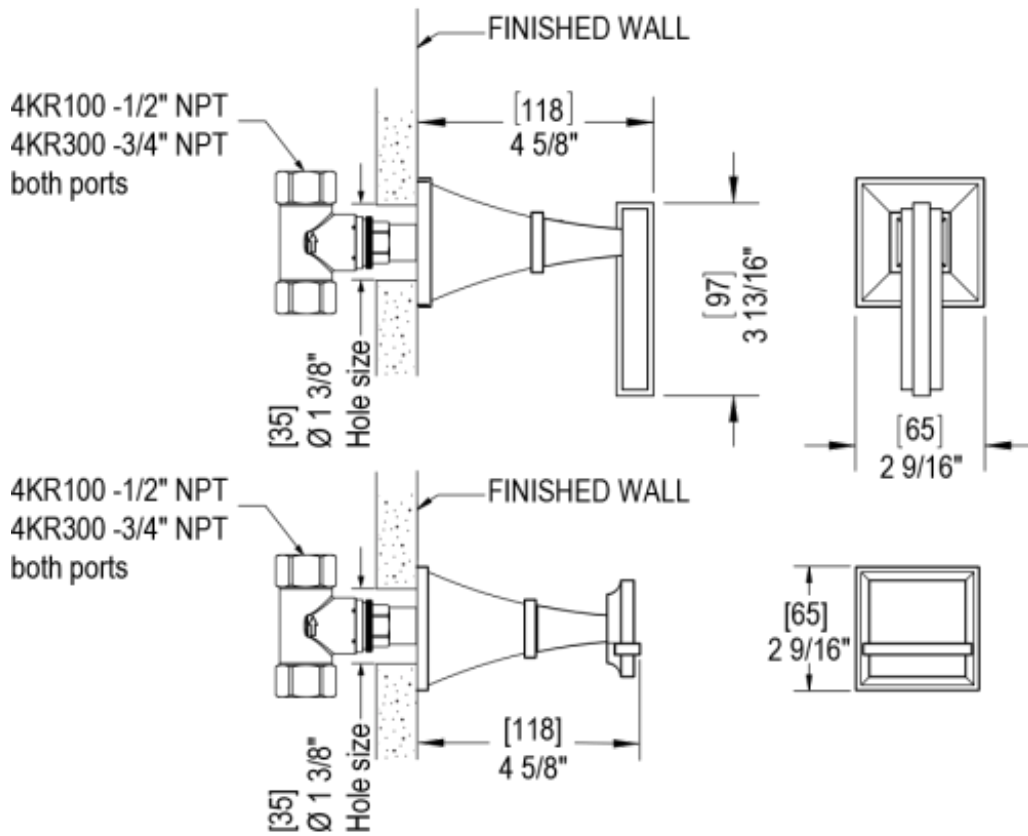

47MQLCHCH Specifications

VOLUME CONTROL VALVE TRIM ONLY

ADJUSTABLE SLIDE BAR WITH HAND HELD SHOWER ASSEMBLY

8" SHOWER HEAD WITH CEILING MOUNT 8" SHOWER ARM & FLANGE

INTEGRAL SUPPLY WITH 1/2" NPT X 1/2" NPSM X 3" NIPPLE

BODY SPRAY WITH 1/2" NPT X 1/2" NPSM X 3" NIPPLE X QTY 4 INCLUDED

TEMPERATURE CONTROL VALVE WITH STOPS TRIM ONLY