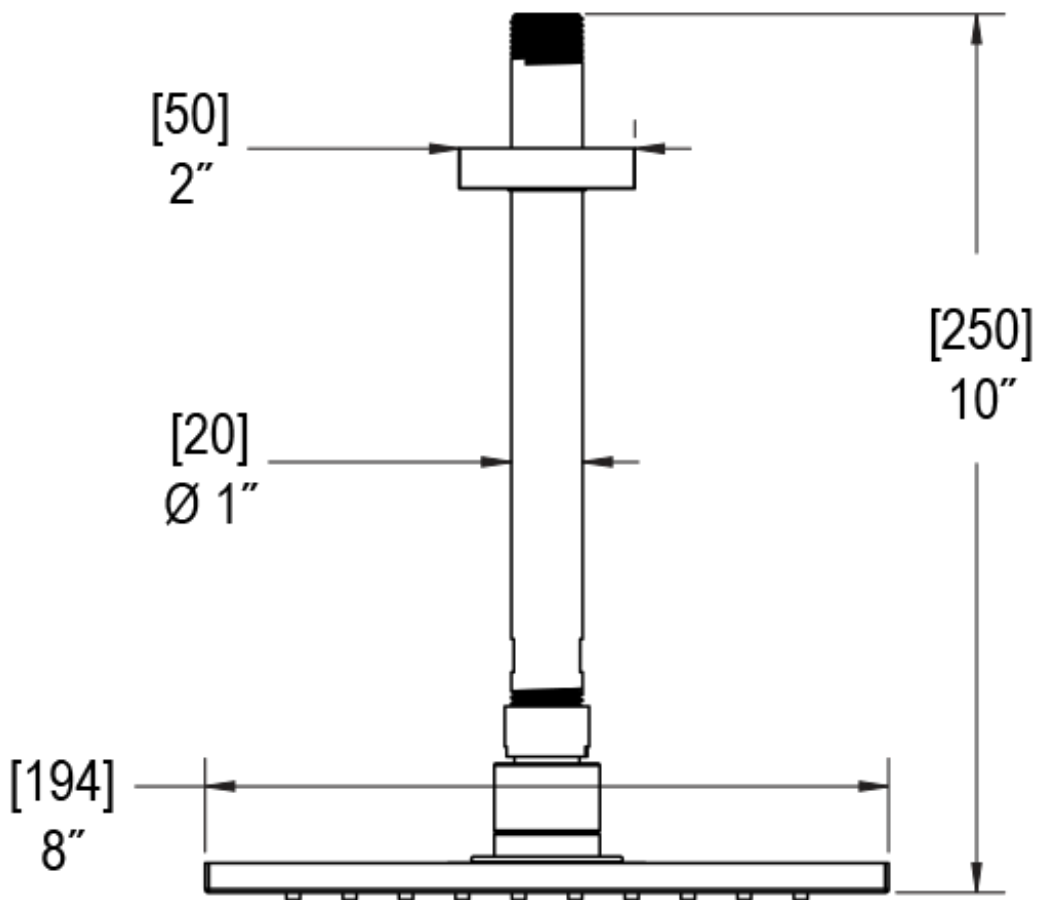

47MQLCHCH Specifications

VOLUME CONTROL VALVE TRIM ONLY

ADJUSTABLE SLIDE BAR WITH HAND HELD SHOWER ASSEMBLY

8" SHOWER HEAD WITH CEILING MOUNT 8" SHOWER ARM & FLANGE

INTEGRAL SUPPLY WITH 1/2" NPT X 1/2" NPSM X 3" NIPPLE

BODY SPRAY WITH 1/2" NPT X 1/2" NPSM X 3" NIPPLE X QTY 4 INCLUDED

TEMPERATURE CONTROL VALVE WITH STOPS TRIM ONLY