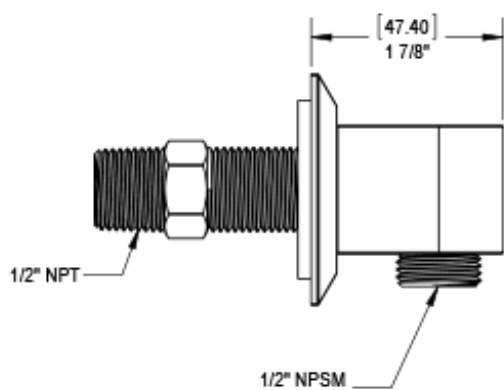

47MQLCHCH Specifications

VOLUME CONTROL VALVE TRIM ONLY

ADJUSTABLE SLIDE BAR WITH HAND HELD SHOWER ASSEMBLY

8" SHOWER HEAD WITH CEILING MOUNT 8" SHOWER ARM & FLANGE

INTEGRAL SUPPLY WITH 1/2" NPT X 1/2" NPSM X 3" NIPPLE

BODY SPRAY WITH 1/2" NPT X 1/2" NPSM X 3" NIPPLE X QTY 4 INCLUDED

TEMPERATURE CONTROL VALVE WITH STOPS TRIM ONLY