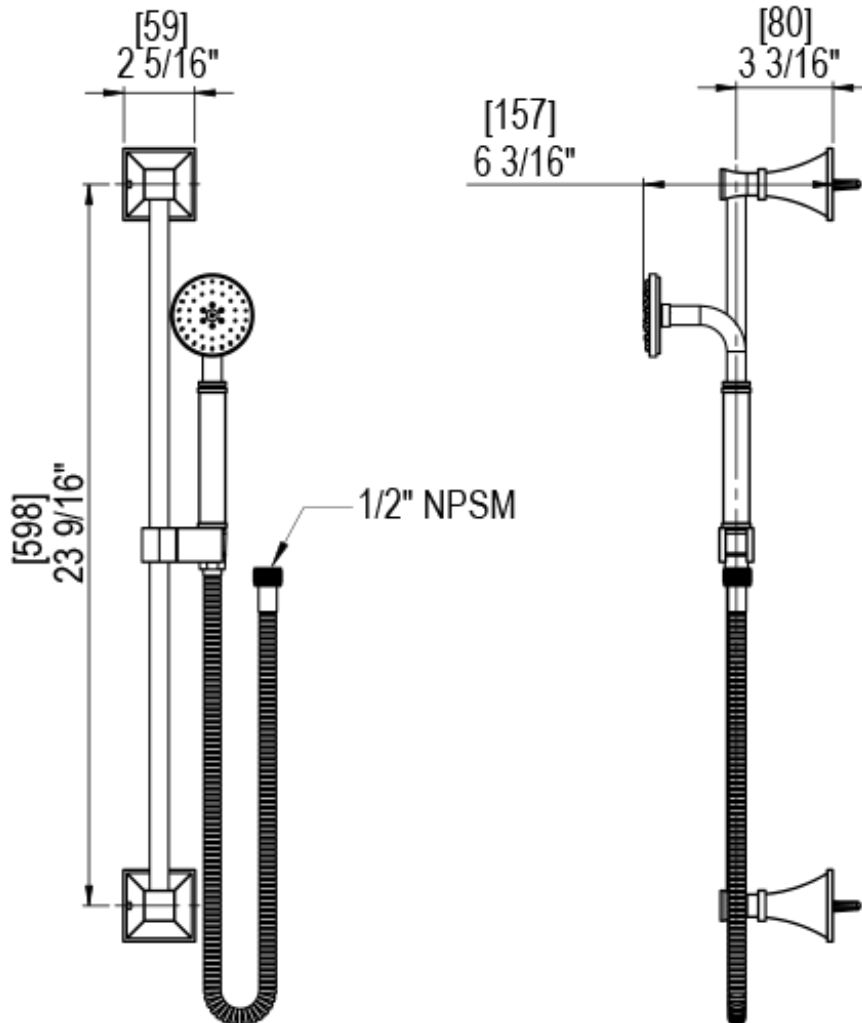

47MQLCHCH Specifications

VOLUME CONTROL VALVE TRIM ONLY

ADJUSTABLE SLIDE BAR WITH HAND HELD SHOWER ASSEMBLY

8" SHOWER HEAD WITH CEILING MOUNT 8" SHOWER ARM & FLANGE

INTEGRAL SUPPLY WITH 1/2" NPT X 1/2" NPSM X 3" NIPPLE

BODY SPRAY WITH 1/2" NPT X 1/2" NPSM X 3" NIPPLE X QTY 4 INCLUDED

TEMPERATURE CONTROL VALVE WITH STOPS TRIM ONLY