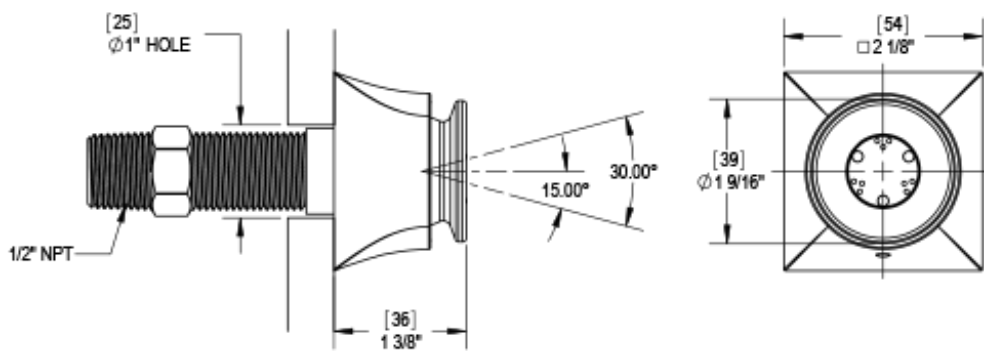

47MQLCHCH Specifications

VOLUME CONTROL VALVE TRIM ONLY

ADJUSTABLE SLIDE BAR WITH HAND HELD SHOWER ASSEMBLY

8" SHOWER HEAD WITH CEILING MOUNT 8" SHOWER ARM & FLANGE

INTEGRAL SUPPLY WITH 1/2" NPT X 1/2" NPSM X 3" NIPPLE

BODY SPRAY WITH 1/2" NPT X 1/2" NPSM X 3" NIPPLE X QTY 4 INCLUDED

TEMPERATURE CONTROL VALVE WITH STOPS TRIM ONLY