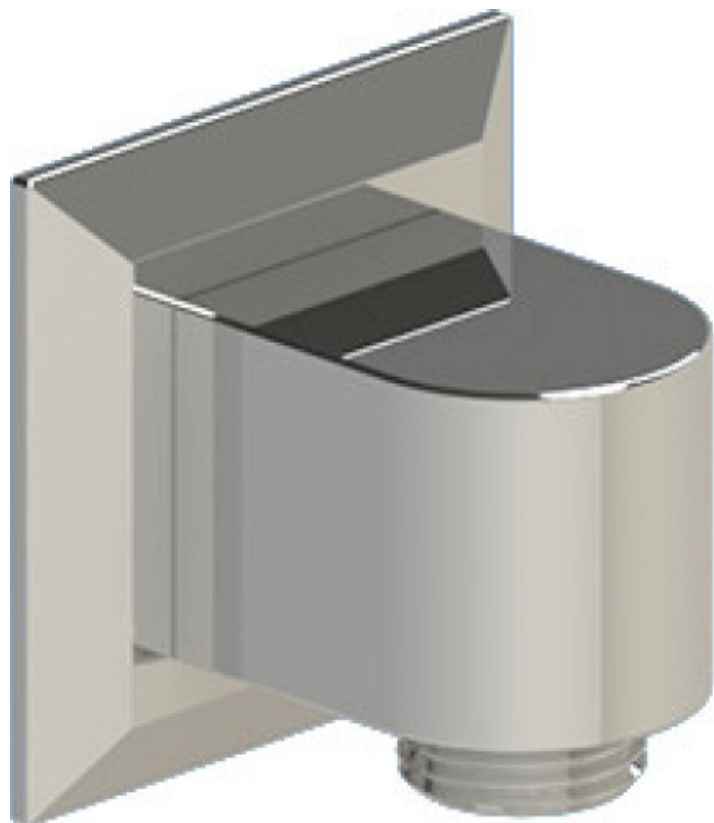

47MQLCHCH Specifications

VOLUME CONTROL VALVE TRIM ONLY

ADJUSTABLE SLIDE BAR WITH HAND HELD SHOWER ASSEMBLY

8" SHOWER HEAD WITH CEILING MOUNT 8" SHOWER ARM & FLANGE

INTEGRAL SUPPLY WITH 1/2" NPT X 1/2" NPSM X 3" NIPPLE

BODY SPRAY WITH 1/2" NPT X 1/2" NPSM X 3" NIPPLE X QTY 4 INCLUDED

TEMPERATURE CONTROL VALVE WITH STOPS TRIM ONLY