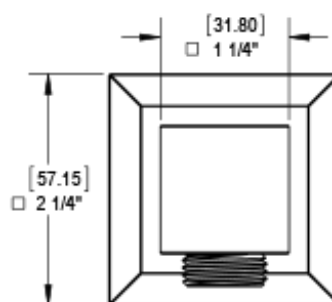

47MQLCHCH Specifications

VOLUME CONTROL VALVE TRIM ONLY

ADJUSTABLE SLIDE BAR WITH HAND HELD SHOWER ASSEMBLY

8" SHOWER HEAD WITH CEILING MOUNT 8" SHOWER ARM & FLANGE

INTEGRAL SUPPLY WITH 1/2" NPT X 1/2" NPSM X 3" NIPPLE

BODY SPRAY WITH 1/2" NPT X 1/2" NPSM X 3" NIPPLE X QTY 4 INCLUDED

TEMPERATURE CONTROL VALVE WITH STOPS TRIM ONLY