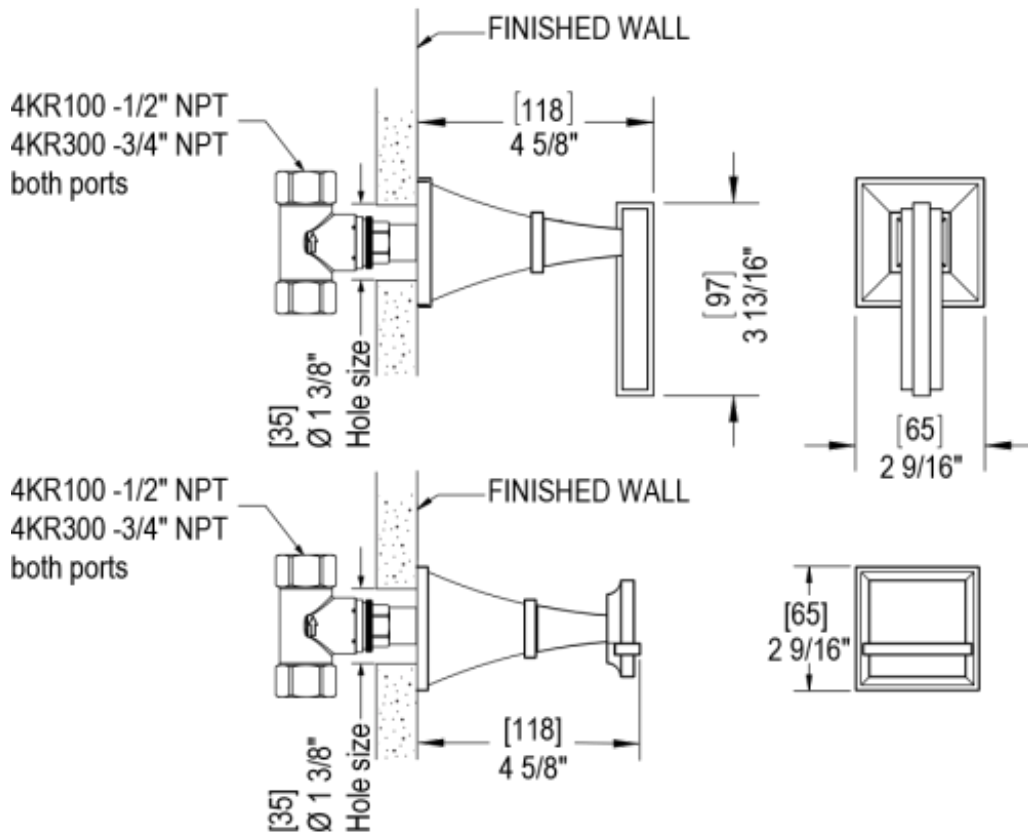

# 47MQ1CHCH Specifications

VOLUME CONTROL VALVE TRIM ONLY

ADJUSTABLE SLIDE BAR WITH HAND HELD SHOWER ASSEMBLY

8" SHOWER HEAD WITH CEILING MOUNT 8" SHOWER ARM & FLANGE

INTEGRAL SUPPLY WITH 1/2" NPT X 1/2" NPSM X 3" NIPPLE

BODY SPRAY WITH 1/2" NPT X 1/2" NPSM X 3" NIPPLE X QTY 4 INCLUDED

TEMPERATURE CONTROL VALVE WITH STOPS TRIM ONLY