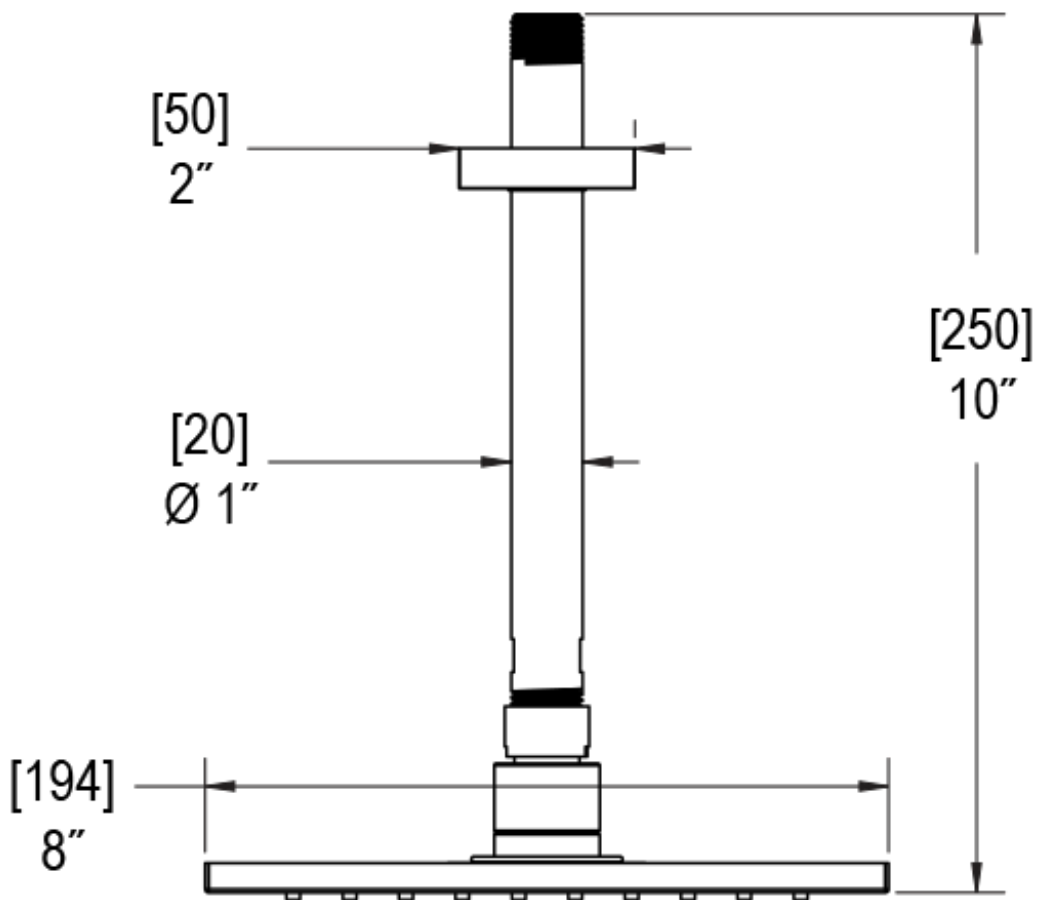

# 47MQ1CHCH Specifications

VOLUME CONTROL VALVE TRIM ONLY

ADJUSTABLE SLIDE BAR WITH HAND HELD SHOWER ASSEMBLY

8" SHOWER HEAD WITH CEILING MOUNT 8" SHOWER ARM & FLANGE

INTEGRAL SUPPLY WITH 1/2" NPT X 1/2" NPSM X 3" NIPPLE

BODY SPRAY WITH 1/2" NPT X 1/2" NPSM X 3" NIPPLE X QTY 4 INCLUDED

TEMPERATURE CONTROL VALVE WITH STOPS TRIM ONLY