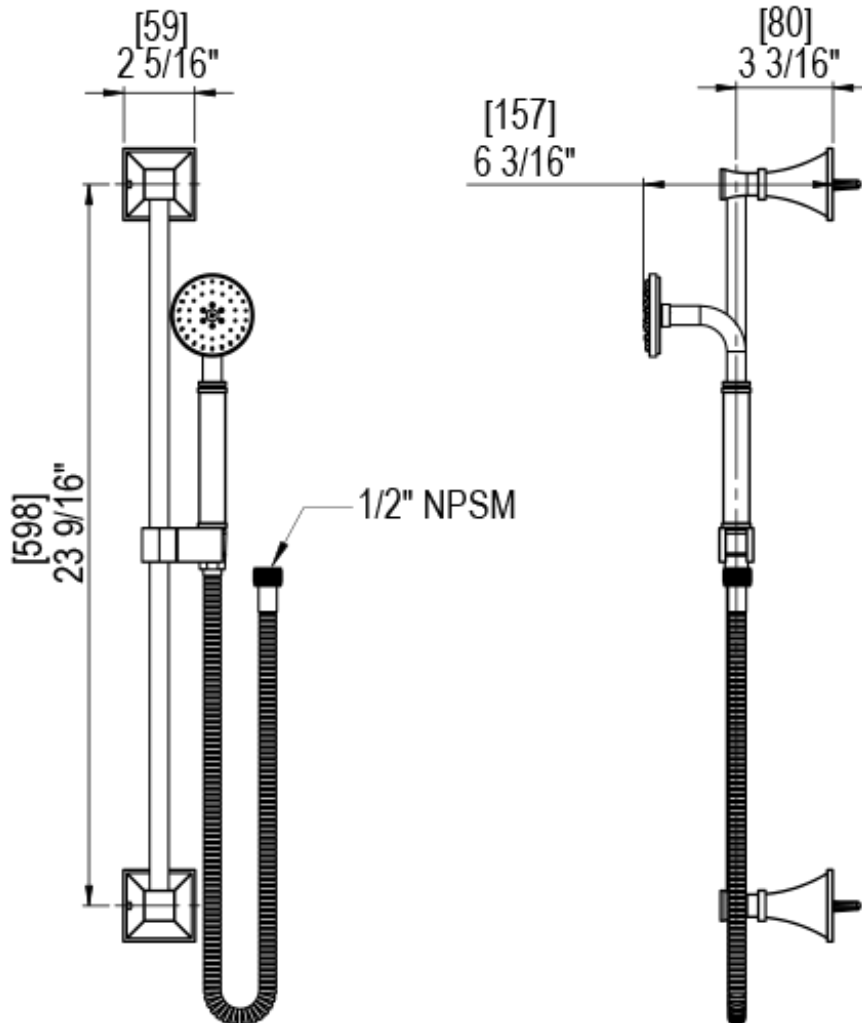

# 47MQ1CHCH Specifications

VOLUME CONTROL VALVE TRIM ONLY

ADJUSTABLE SLIDE BAR WITH HAND HELD SHOWER ASSEMBLY

8" SHOWER HEAD WITH CEILING MOUNT 8" SHOWER ARM & FLANGE

INTEGRAL SUPPLY WITH 1/2" NPT X 1/2" NPSM X 3" NIPPLE

BODY SPRAY WITH 1/2" NPT X 1/2" NPSM X 3" NIPPLE X QTY 4 INCLUDED

TEMPERATURE CONTROL VALVE WITH STOPS TRIM ONLY