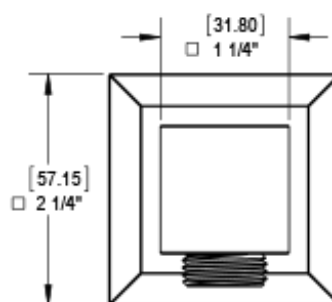

# 47MQ1CHCH Specifications

VOLUME CONTROL VALVE TRIM ONLY

ADJUSTABLE SLIDE BAR WITH HAND HELD SHOWER ASSEMBLY

8" SHOWER HEAD WITH CEILING MOUNT 8" SHOWER ARM & FLANGE

INTEGRAL SUPPLY WITH 1/2" NPT X 1/2" NPSM X 3" NIPPLE

BODY SPRAY WITH 1/2" NPT X 1/2" NPSM X 3" NIPPLE X QTY 4 INCLUDED

TEMPERATURE CONTROL VALVE WITH STOPS TRIM ONLY