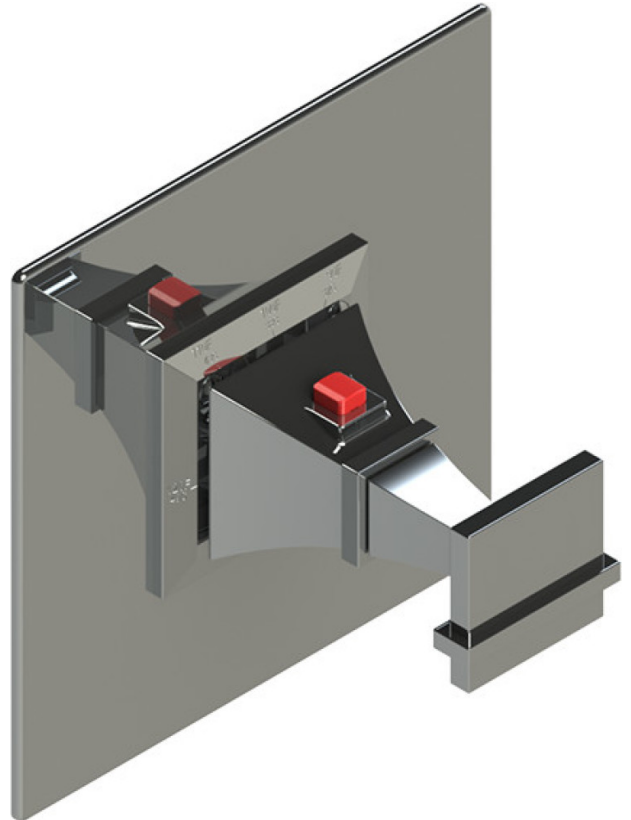

# 47MQ1CHCH Specifications

VOLUME CONTROL VALVE TRIM ONLY

ADJUSTABLE SLIDE BAR WITH HAND HELD SHOWER ASSEMBLY

8" SHOWER HEAD WITH CEILING MOUNT 8" SHOWER ARM & FLANGE

INTEGRAL SUPPLY WITH 1/2" NPT X 1/2" NPSM X 3" NIPPLE

BODY SPRAY WITH 1/2" NPT X 1/2" NPSM X 3" NIPPLE X QTY 4 INCLUDED

TEMPERATURE CONTROL VALVE WITH STOPS TRIM ONLY