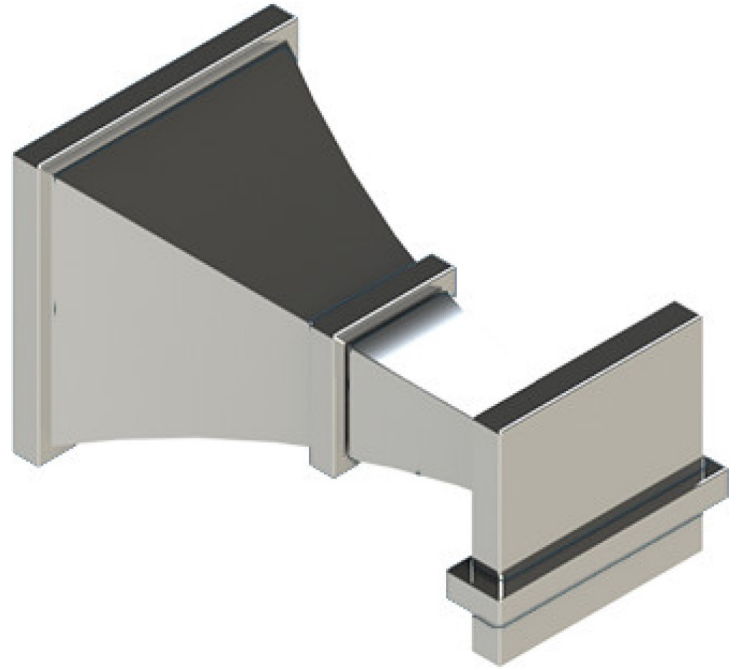

# 47MQ1CHCH Specifications

VOLUME CONTROL VALVE TRIM ONLY

ADJUSTABLE SLIDE BAR WITH HAND HELD SHOWER ASSEMBLY

8" SHOWER HEAD WITH CEILING MOUNT 8" SHOWER ARM & FLANGE

INTEGRAL SUPPLY WITH 1/2" NPT X 1/2" NPSM X 3" NIPPLE

BODY SPRAY WITH 1/2" NPT X 1/2" NPSM X 3" NIPPLE X QTY 4 INCLUDED

TEMPERATURE CONTROL VALVE WITH STOPS TRIM ONLY