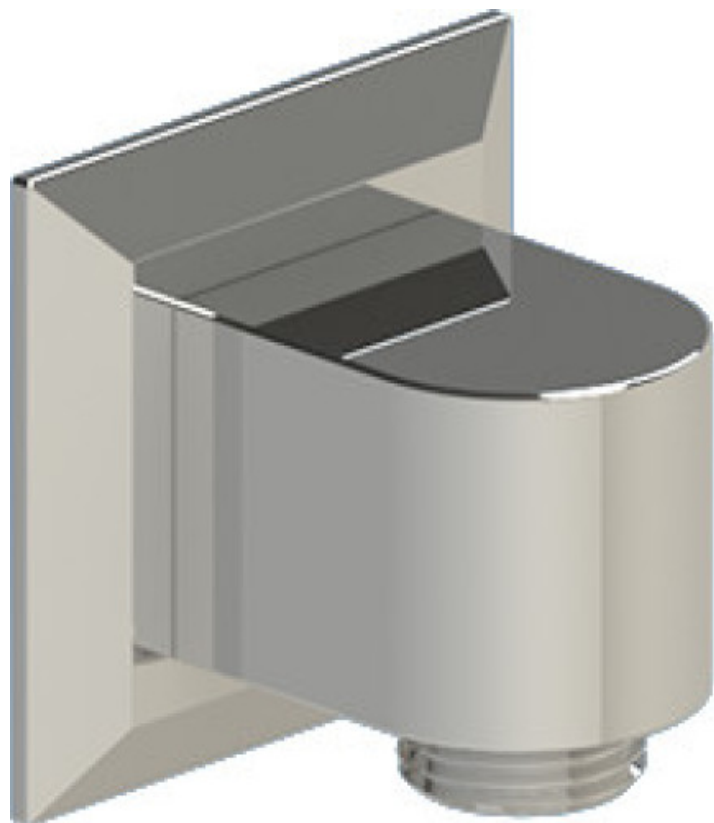

# 47MQ1CHCH Specifications

VOLUME CONTROL VALVE TRIM ONLY

ADJUSTABLE SLIDE BAR WITH HAND HELD SHOWER ASSEMBLY

8" SHOWER HEAD WITH CEILING MOUNT 8" SHOWER ARM & FLANGE

INTEGRAL SUPPLY WITH 1/2" NPT X 1/2" NPSM X 3" NIPPLE

BODY SPRAY WITH 1/2" NPT X 1/2" NPSM X 3" NIPPLE X QTY 4 INCLUDED

TEMPERATURE CONTROL VALVE WITH STOPS TRIM ONLY