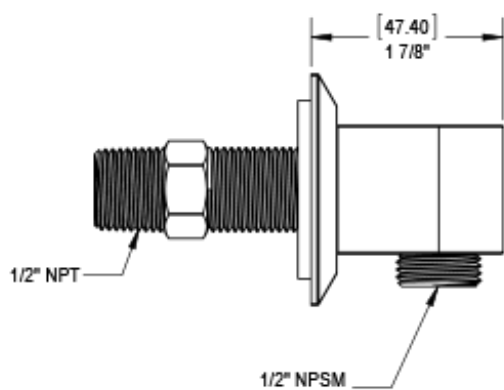

# 47MQ1CHCH Specifications

VOLUME CONTROL VALVE TRIM ONLY

ADJUSTABLE SLIDE BAR WITH HAND HELD SHOWER ASSEMBLY

8" SHOWER HEAD WITH CEILING MOUNT 8" SHOWER ARM & FLANGE

INTEGRAL SUPPLY WITH 1/2" NPT X 1/2" NPSM X 3" NIPPLE

BODY SPRAY WITH 1/2" NPT X 1/2" NPSM X 3" NIPPLE X QTY 4 INCLUDED

TEMPERATURE CONTROL VALVE WITH STOPS TRIM ONLY