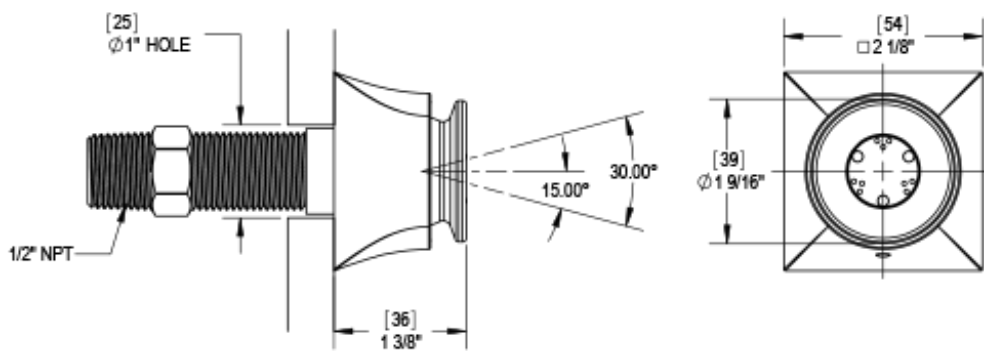

# 47MQ1CHCH Specifications

VOLUME CONTROL VALVE TRIM ONLY

ADJUSTABLE SLIDE BAR WITH HAND HELD SHOWER ASSEMBLY

8" SHOWER HEAD WITH CEILING MOUNT 8" SHOWER ARM & FLANGE

INTEGRAL SUPPLY WITH 1/2" NPT X 1/2" NPSM X 3" NIPPLE

BODY SPRAY WITH 1/2" NPT X 1/2" NPSM X 3" NIPPLE X QTY 4 INCLUDED

TEMPERATURE CONTROL VALVE WITH STOPS TRIM ONLY