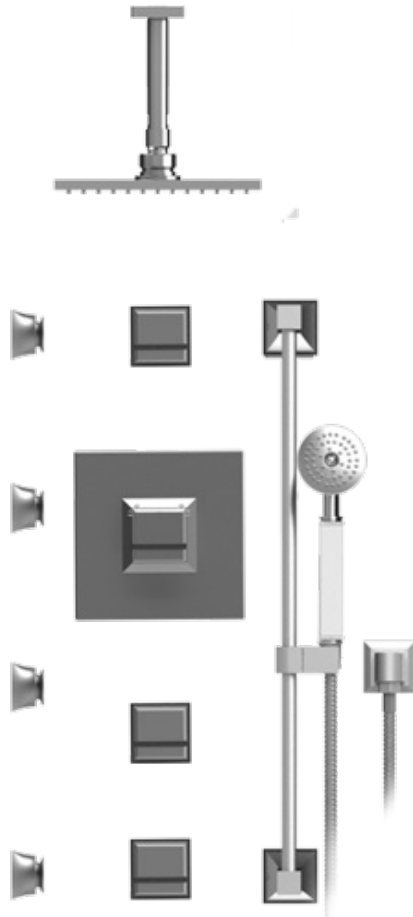

# 47MQ1CHCH Specifications

VOLUME CONTROL VALVE TRIM ONLY

ADJUSTABLE SLIDE BAR WITH HAND HELD SHOWER ASSEMBLY

8" SHOWER HEAD WITH CEILING MOUNT 8" SHOWER ARM & FLANGE

INTEGRAL SUPPLY WITH 1/2" NPT X 1/2" NPSM X 3" NIPPLE

BODY SPRAY WITH 1/2" NPT X 1/2" NPSM X 3" NIPPLE X QTY 4 INCLUDED

TEMPERATURE CONTROL VALVE WITH STOPS TRIM ONLY