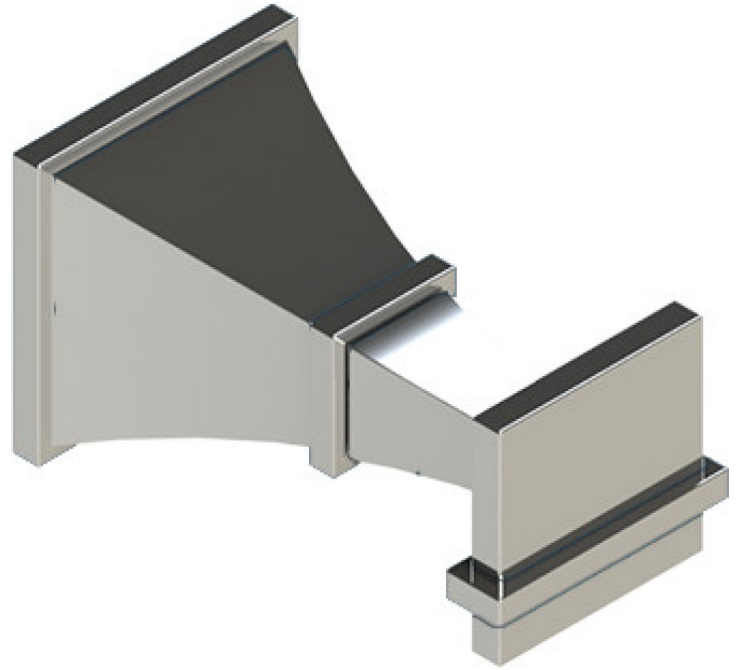

46MQ1CHCH Specifications

VOLUME CONTROL VALVE TRIM ONLY

ADJUSTABLE SLIDE BAR WITH HAND HELD SHOWER ASSEMBLY

INTEGRAL SUPPLY WITH 1/2" NPT X 1/2" NPSM X 3" NIPPLE

8" SHOWER HEAD WITH WALL MOUNT 12" SHOWER ARM & FLANGE

BODY SPRAY WITH 1/2" NPT X 1/2" NPSM X 3" NIPPLE X QTY 4 INCLUDED

TEMPERATURE CONTROL VALVE WITH STOPS TRIM ONLY