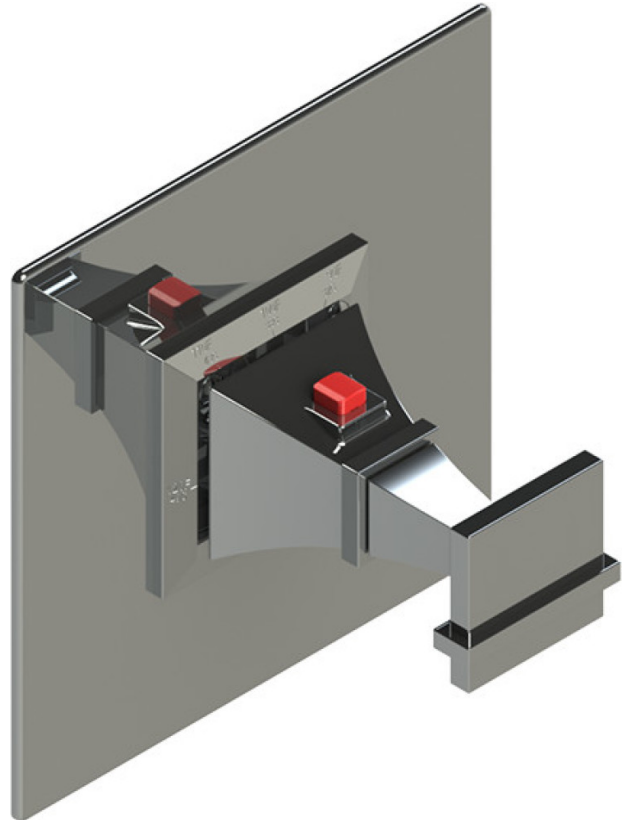

46MQ1CHCH Specifications

VOLUME CONTROL VALVE TRIM ONLY

ADJUSTABLE SLIDE BAR WITH HAND HELD SHOWER ASSEMBLY

INTEGRAL SUPPLY WITH 1/2" NPT X 1/2" NPSM X 3" NIPPLE

8" SHOWER HEAD WITH WALL MOUNT 12" SHOWER ARM & FLANGE

BODY SPRAY WITH 1/2" NPT X 1/2" NPSM X 3" NIPPLE X QTY 4 INCLUDED

TEMPERATURE CONTROL VALVE WITH STOPS TRIM ONLY