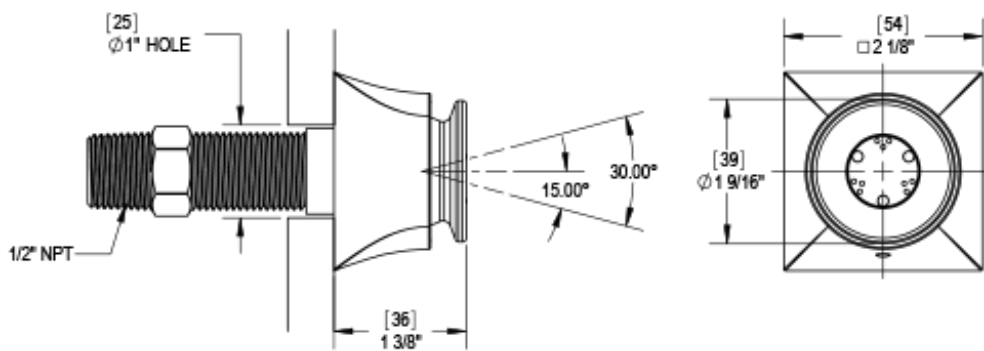

46MQ1CHCH Specifications

VOLUME CONTROL VALVE TRIM ONLY

ADJUSTABLE SLIDE BAR WITH HAND HELD SHOWER ASSEMBLY

INTEGRAL SUPPLY WITH 1/2" NPT X 1/2" NPSM X 3" NIPPLE

8" SHOWER HEAD WITH WALL MOUNT 12" SHOWER ARM & FLANGE

BODY SPRAY WITH 1/2" NPT X 1/2" NPSM X 3" NIPPLE X QTY 4 INCLUDED

TEMPERATURE CONTROL VALVE WITH STOPS TRIM ONLY