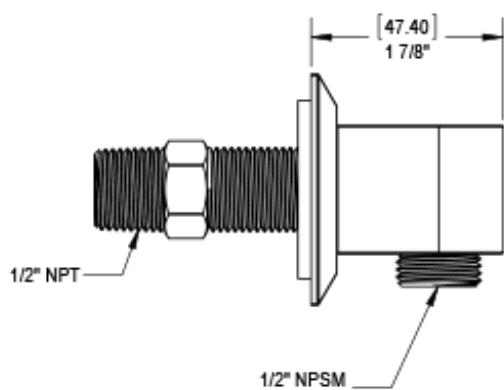

46MQ1CHCH Specifications

VOLUME CONTROL VALVE TRIM ONLY

ADJUSTABLE SLIDE BAR WITH HAND HELD SHOWER ASSEMBLY

INTEGRAL SUPPLY WITH 1/2" NPT X 1/2" NPSM X 3" NIPPLE

8" SHOWER HEAD WITH WALL MOUNT 12" SHOWER ARM & FLANGE

BODY SPRAY WITH 1/2" NPT X 1/2" NPSM X 3" NIPPLE X QTY 4 INCLUDED

TEMPERATURE CONTROL VALVE WITH STOPS TRIM ONLY