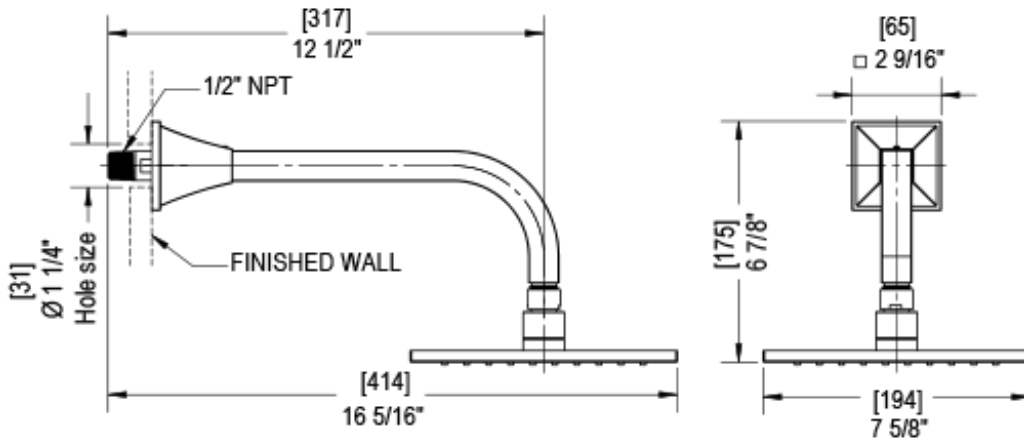

46MQ1CHCH Specifications

VOLUME CONTROL VALVE TRIM ONLY

ADJUSTABLE SLIDE BAR WITH HAND HELD SHOWER ASSEMBLY

INTEGRAL SUPPLY WITH 1/2" NPT X 1/2" NPSM X 3" NIPPLE

8" SHOWER HEAD WITH WALL MOUNT 12" SHOWER ARM & FLANGE

BODY SPRAY WITH 1/2" NPT X 1/2" NPSM X 3" NIPPLE X QTY 4 INCLUDED

TEMPERATURE CONTROL VALVE WITH STOPS TRIM ONLY