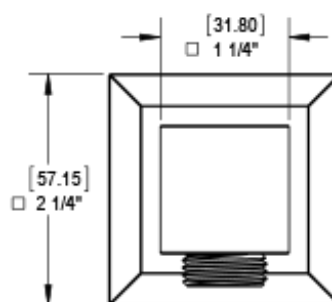

46MQ1CHCH Specifications

VOLUME CONTROL VALVE TRIM ONLY

ADJUSTABLE SLIDE BAR WITH HAND HELD SHOWER ASSEMBLY

INTEGRAL SUPPLY WITH 1/2" NPT X 1/2" NPSM X 3" NIPPLE

8" SHOWER HEAD WITH WALL MOUNT 12" SHOWER ARM & FLANGE

BODY SPRAY WITH 1/2" NPT X 1/2" NPSM X 3" NIPPLE X QTY 4 INCLUDED

TEMPERATURE CONTROL VALVE WITH STOPS TRIM ONLY