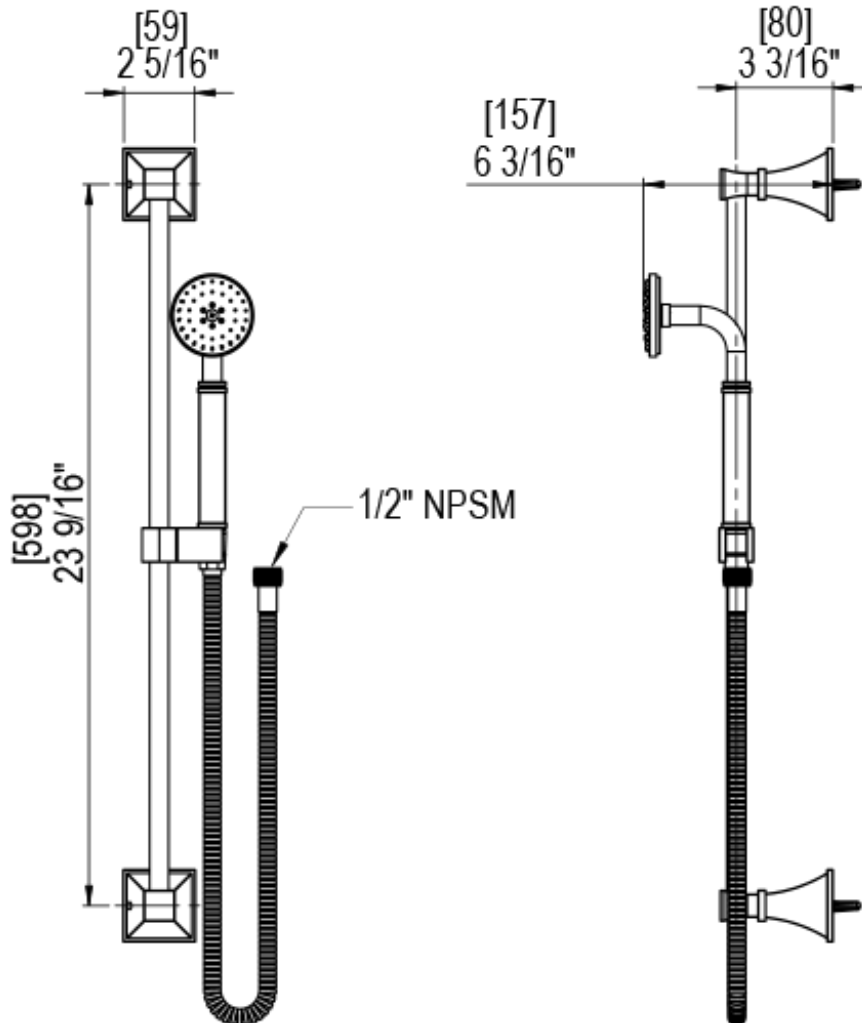

46MQ1CHCH Specifications

VOLUME CONTROL VALVE TRIM ONLY

ADJUSTABLE SLIDE BAR WITH HAND HELD SHOWER ASSEMBLY

INTEGRAL SUPPLY WITH 1/2" NPT X 1/2" NPSM X 3" NIPPLE

8" SHOWER HEAD WITH WALL MOUNT 12" SHOWER ARM & FLANGE

BODY SPRAY WITH 1/2" NPT X 1/2" NPSM X 3" NIPPLE X QTY 4 INCLUDED

TEMPERATURE CONTROL VALVE WITH STOPS TRIM ONLY