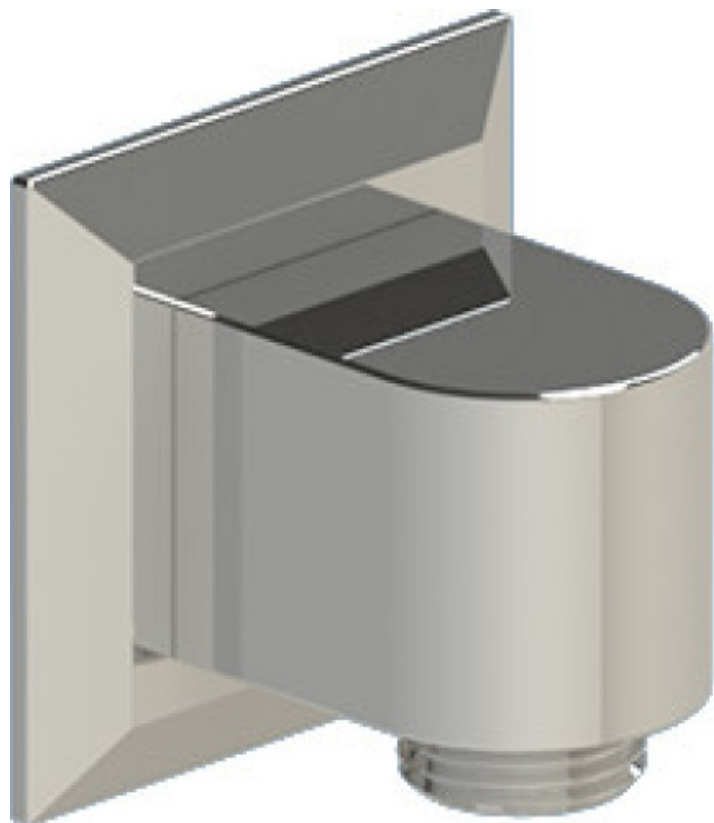

46MQ1CHCH Specifications

VOLUME CONTROL VALVE TRIM ONLY

ADJUSTABLE SLIDE BAR WITH HAND HELD SHOWER ASSEMBLY

INTEGRAL SUPPLY WITH 1/2" NPT X 1/2" NPSM X 3" NIPPLE

8" SHOWER HEAD WITH WALL MOUNT 12" SHOWER ARM & FLANGE

BODY SPRAY WITH 1/2" NPT X 1/2" NPSM X 3" NIPPLE X QTY 4 INCLUDED

TEMPERATURE CONTROL VALVE WITH STOPS TRIM ONLY