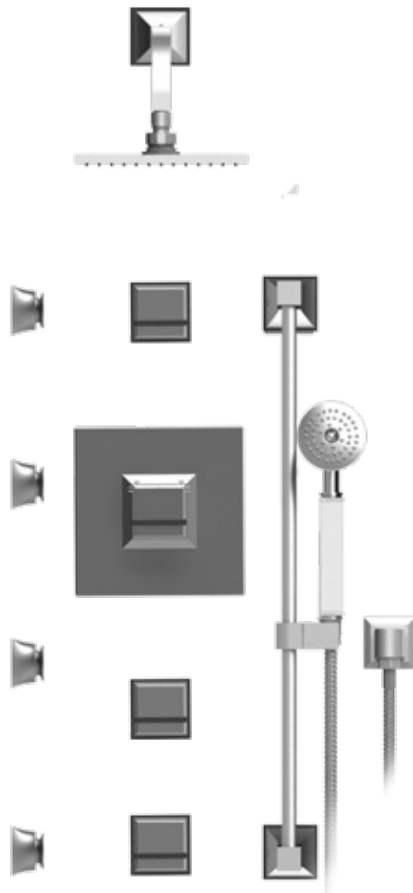

46MQ1CHCH Specifications

VOLUME CONTROL VALVE TRIM ONLY

ADJUSTABLE SLIDE BAR WITH HAND HELD SHOWER ASSEMBLY

INTEGRAL SUPPLY WITH 1/2" NPT X 1/2" NPSM X 3" NIPPLE

8" SHOWER HEAD WITH WALL MOUNT 12" SHOWER ARM & FLANGE

BODY SPRAY WITH 1/2" NPT X 1/2" NPSM X 3" NIPPLE X QTY 4 INCLUDED

TEMPERATURE CONTROL VALVE WITH STOPS TRIM ONLY