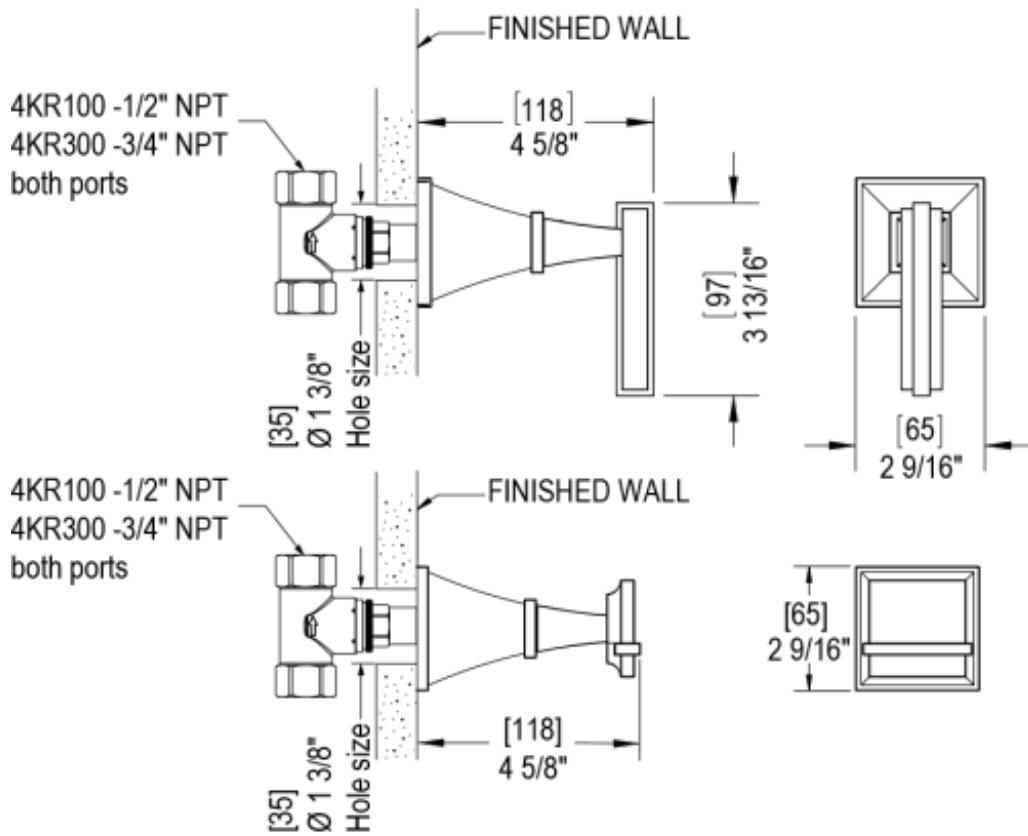

46MQ1CHCH Specifications

VOLUME CONTROL VALVE TRIM ONLY

ADJUSTABLE SLIDE BAR WITH HAND HELD SHOWER ASSEMBLY

INTEGRAL SUPPLY WITH 1/2" NPT X 1/2" NPSM X 3" NIPPLE

8" SHOWER HEAD WITH WALL MOUNT 12" SHOWER ARM & FLANGE

BODY SPRAY WITH 1/2" NPT X 1/2" NPSM X 3" NIPPLE X QTY 4 INCLUDED

TEMPERATURE CONTROL VALVE WITH STOPS TRIM ONLY