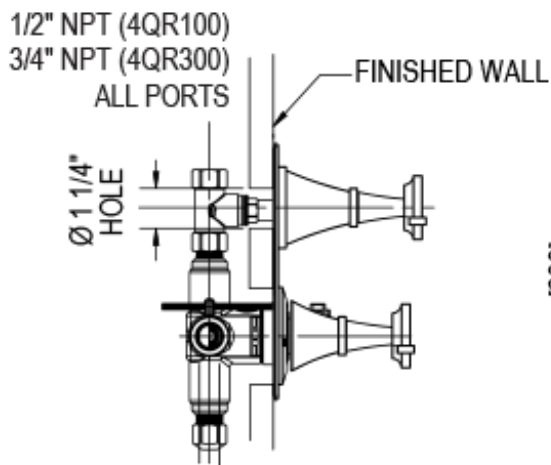

# 42MQLCHABM Specifications

TEMPERATURE CONTROL VALVE WITH STOPS & VOLUME CONTROL TRIM ONLY

VOLUME CONTROL VALVE TRIM ONLY

ADJUSTABLE SLIDE BAR WITH HAND HELD SHOWER ASSEMBLY

8" SHOWER HEAD WITH CEILING MOUNT 8" SHOWER ARM & FLANGE

INTEGRAL SUPPLY WITH 1/2" NPT X 1/2" NPSM X 3" NIPPLE