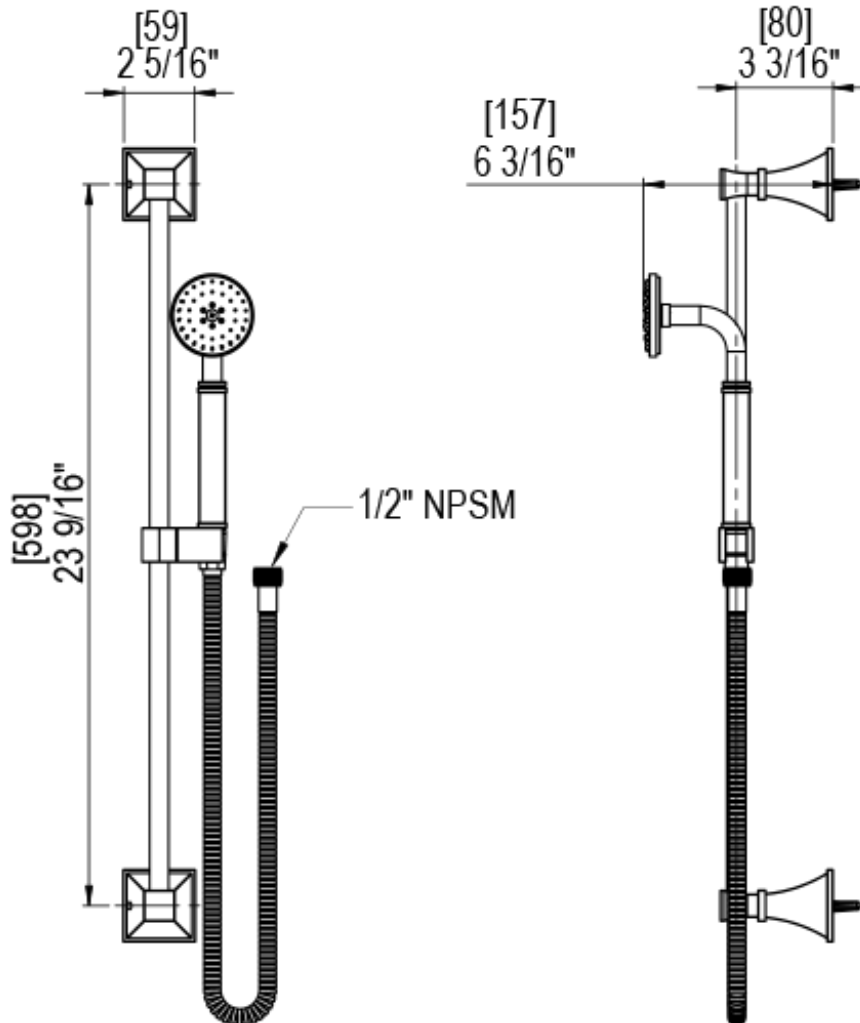

# 42MQLCHABM Specifications

TEMPERATURE CONTROL VALVE WITH STOPS & VOLUME CONTROL TRIM ONLY

VOLUME CONTROL VALVE TRIM ONLY

ADJUSTABLE SLIDE BAR WITH HAND HELD SHOWER ASSEMBLY

8" SHOWER HEAD WITH CEILING MOUNT 8" SHOWER ARM & FLANGE

INTEGRAL SUPPLY WITH 1/2" NPT X 1/2" NPSM X 3" NIPPLE