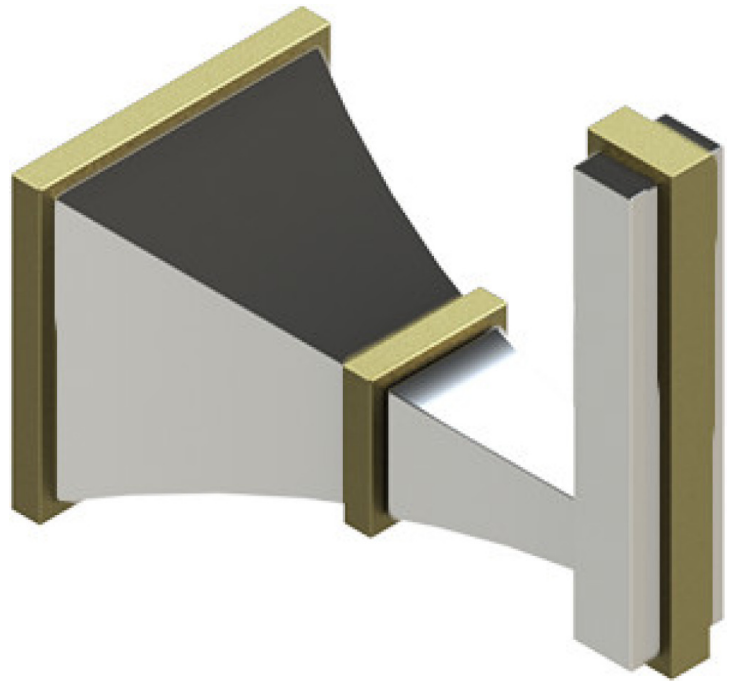

# 42MQLCHABM Specifications

TEMPERATURE CONTROL VALVE WITH STOPS & VOLUME CONTROL TRIM ONLY

VOLUME CONTROL VALVE TRIM ONLY

ADJUSTABLE SLIDE BAR WITH HAND HELD SHOWER ASSEMBLY

8" SHOWER HEAD WITH CEILING MOUNT 8" SHOWER ARM & FLANGE

INTEGRAL SUPPLY WITH 1/2" NPT X 1/2" NPSM X 3" NIPPLE