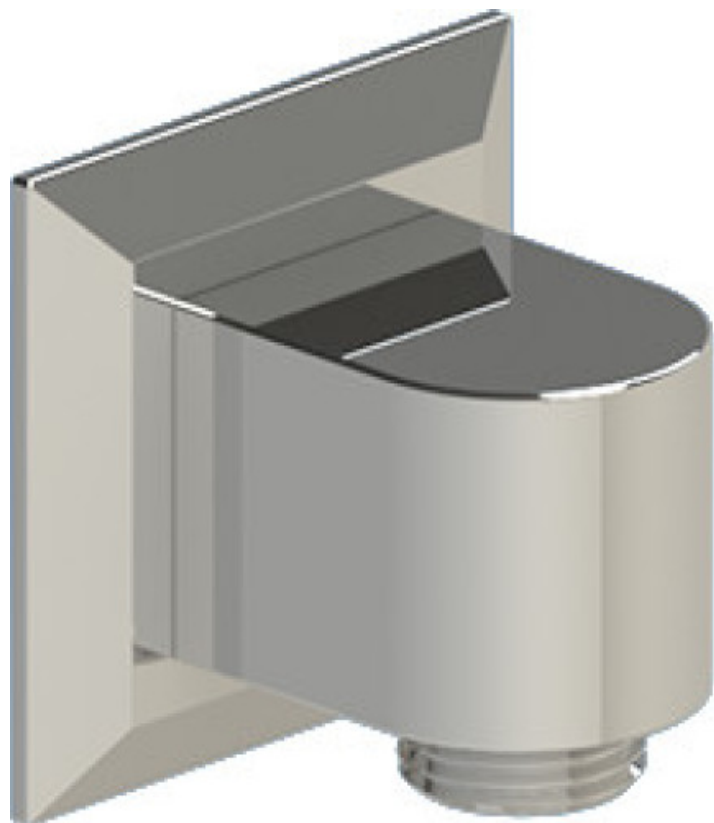

# 42MQLCHABM Specifications

TEMPERATURE CONTROL VALVE WITH STOPS & VOLUME CONTROL TRIM ONLY

VOLUME CONTROL VALVE TRIM ONLY

ADJUSTABLE SLIDE BAR WITH HAND HELD SHOWER ASSEMBLY

8" SHOWER HEAD WITH CEILING MOUNT 8" SHOWER ARM & FLANGE

INTEGRAL SUPPLY WITH 1/2" NPT X 1/2" NPSM X 3" NIPPLE