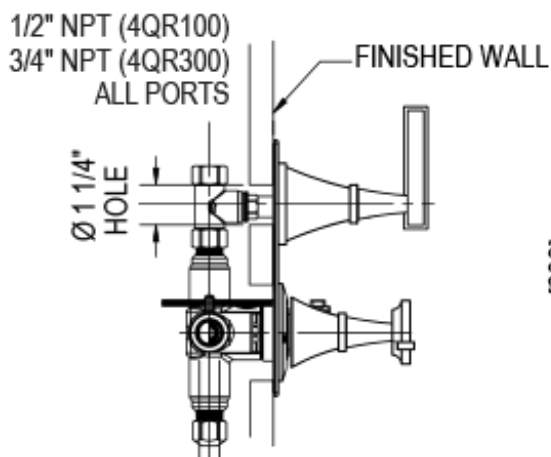

# 42MQLCHABM Specifications

TEMPERATURE CONTROL VALVE WITH STOPS & VOLUME CONTROL TRIM ONLY

VOLUME CONTROL VALVE TRIM ONLY

ADJUSTABLE SLIDE BAR WITH HAND HELD SHOWER ASSEMBLY

8" SHOWER HEAD WITH CEILING MOUNT 8" SHOWER ARM & FLANGE

INTEGRAL SUPPLY WITH 1/2" NPT X 1/2" NPSM X 3" NIPPLE