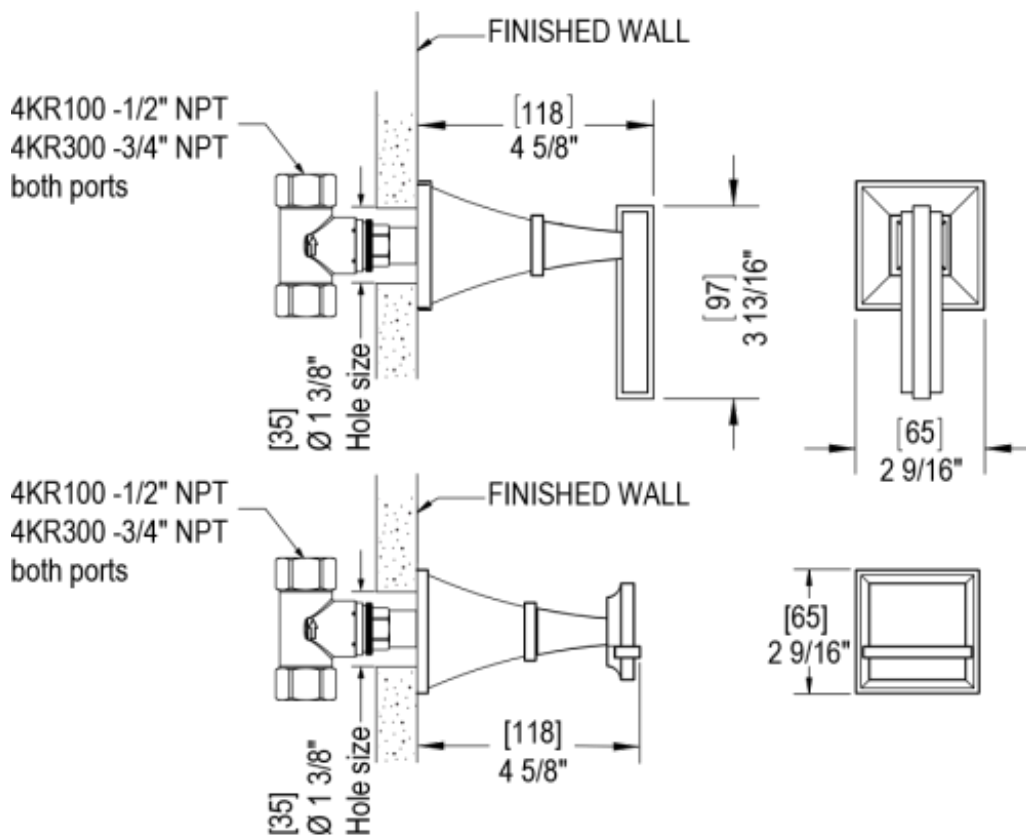

# 42MQLCHABM Specifications

TEMPERATURE CONTROL VALVE WITH STOPS & VOLUME CONTROL TRIM ONLY

VOLUME CONTROL VALVE TRIM ONLY

ADJUSTABLE SLIDE BAR WITH HAND HELD SHOWER ASSEMBLY

8" SHOWER HEAD WITH CEILING MOUNT 8" SHOWER ARM & FLANGE

INTEGRAL SUPPLY WITH 1/2" NPT X 1/2" NPSM X 3" NIPPLE