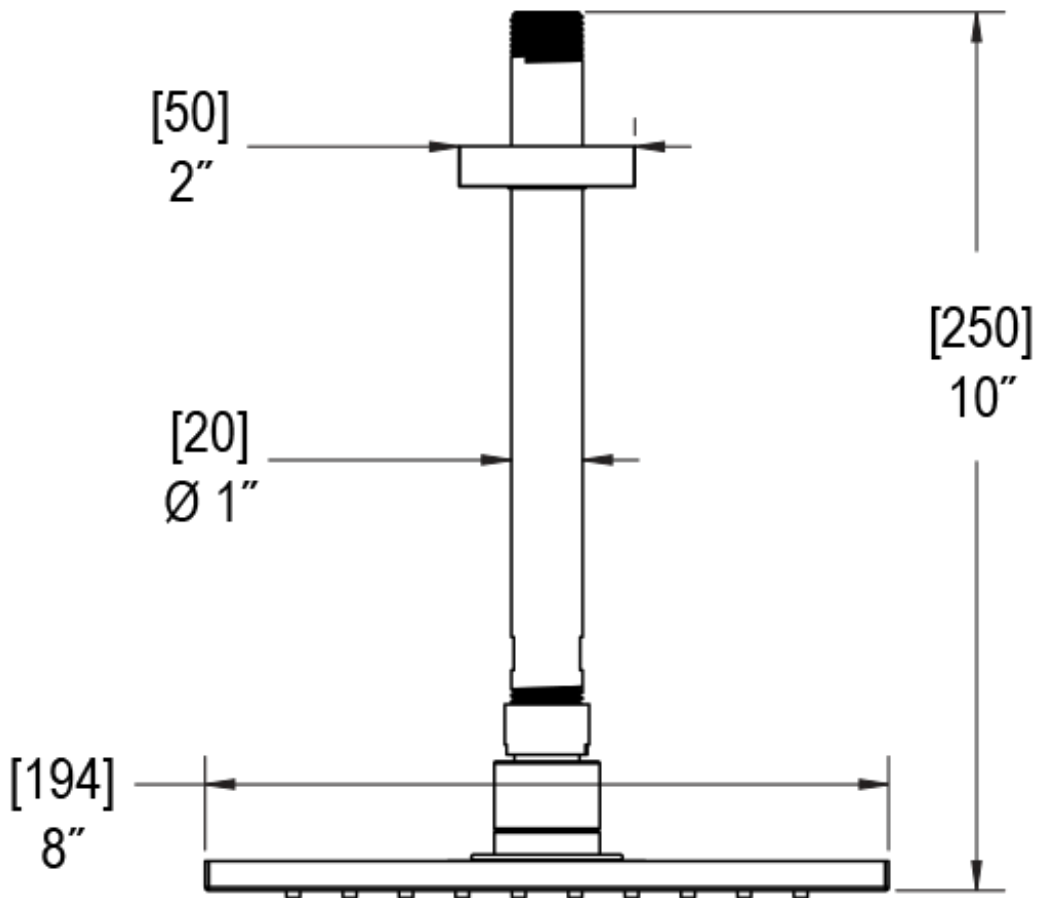

# 42MQLCHABM Specifications

TEMPERATURE CONTROL VALVE WITH STOPS & VOLUME CONTROL TRIM ONLY

VOLUME CONTROL VALVE TRIM ONLY

ADJUSTABLE SLIDE BAR WITH HAND HELD SHOWER ASSEMBLY

8" SHOWER HEAD WITH CEILING MOUNT 8" SHOWER ARM & FLANGE

INTEGRAL SUPPLY WITH 1/2" NPT X 1/2" NPSM X 3" NIPPLE