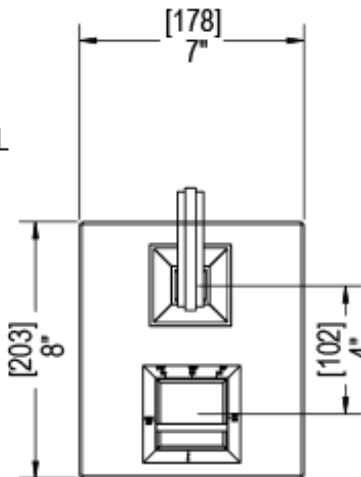

# 42MQLCHABM Specifications

TEMPERATURE CONTROL VALVE WITH STOPS & VOLUME CONTROL TRIM ONLY

VOLUME CONTROL VALVE TRIM ONLY

ADJUSTABLE SLIDE BAR WITH HAND HELD SHOWER ASSEMBLY

8" SHOWER HEAD WITH CEILING MOUNT 8" SHOWER ARM & FLANGE

INTEGRAL SUPPLY WITH 1/2" NPT X 1/2" NPSM X 3" NIPPLE