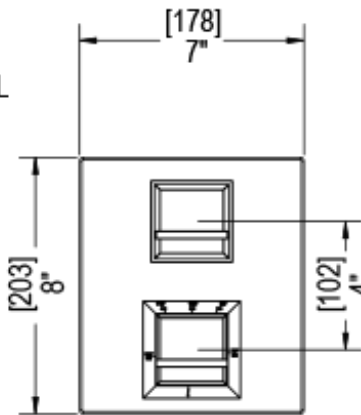

# 42MQLCHABM Specifications

TEMPERATURE CONTROL VALVE WITH STOPS & VOLUME CONTROL TRIM ONLY

VOLUME CONTROL VALVE TRIM ONLY

ADJUSTABLE SLIDE BAR WITH HAND HELD SHOWER ASSEMBLY

8" SHOWER HEAD WITH CEILING MOUNT 8" SHOWER ARM & FLANGE

INTEGRAL SUPPLY WITH 1/2" NPT X 1/2" NPSM X 3" NIPPLE