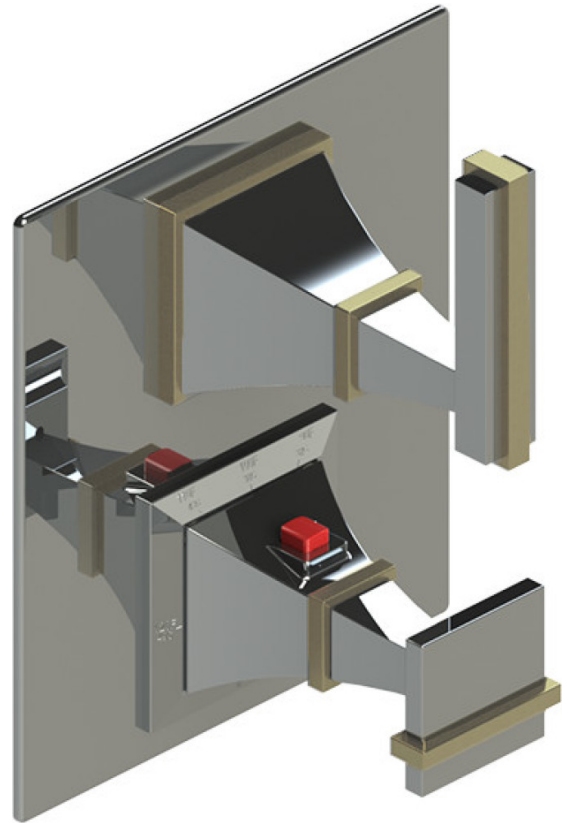

# 42MQLCHABM Specifications

TEMPERATURE CONTROL VALVE WITH STOPS & VOLUME CONTROL TRIM ONLY

VOLUME CONTROL VALVE TRIM ONLY

ADJUSTABLE SLIDE BAR WITH HAND HELD SHOWER ASSEMBLY

8" SHOWER HEAD WITH CEILING MOUNT 8" SHOWER ARM & FLANGE

INTEGRAL SUPPLY WITH 1/2" NPT X 1/2" NPSM X 3" NIPPLE