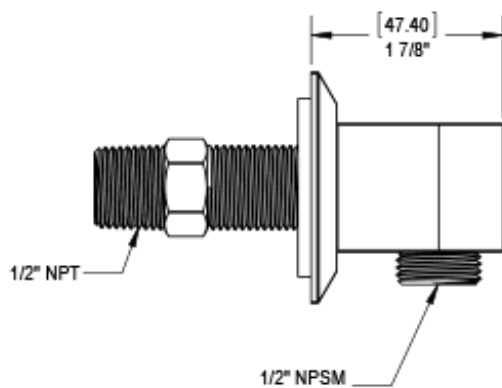

# 41MQLCHABM Specifications

TEMPERATURE CONTROL VALVE WITH STOPS & VOLUME CONTROL TRIM ONLY

VOLUME CONTROL VALVE TRIM ONLY

ADJUSTABLE SLIDE BAR WITH HAND HELD SHOWER ASSEMBLY

INTEGRAL SUPPLY WITH 1/2" NPT X 1/2" NPSM X 3" NIPPLE

8" SHOWER HEAD WITH WALL MOUNT 12" SHOWER ARM & FLANGE