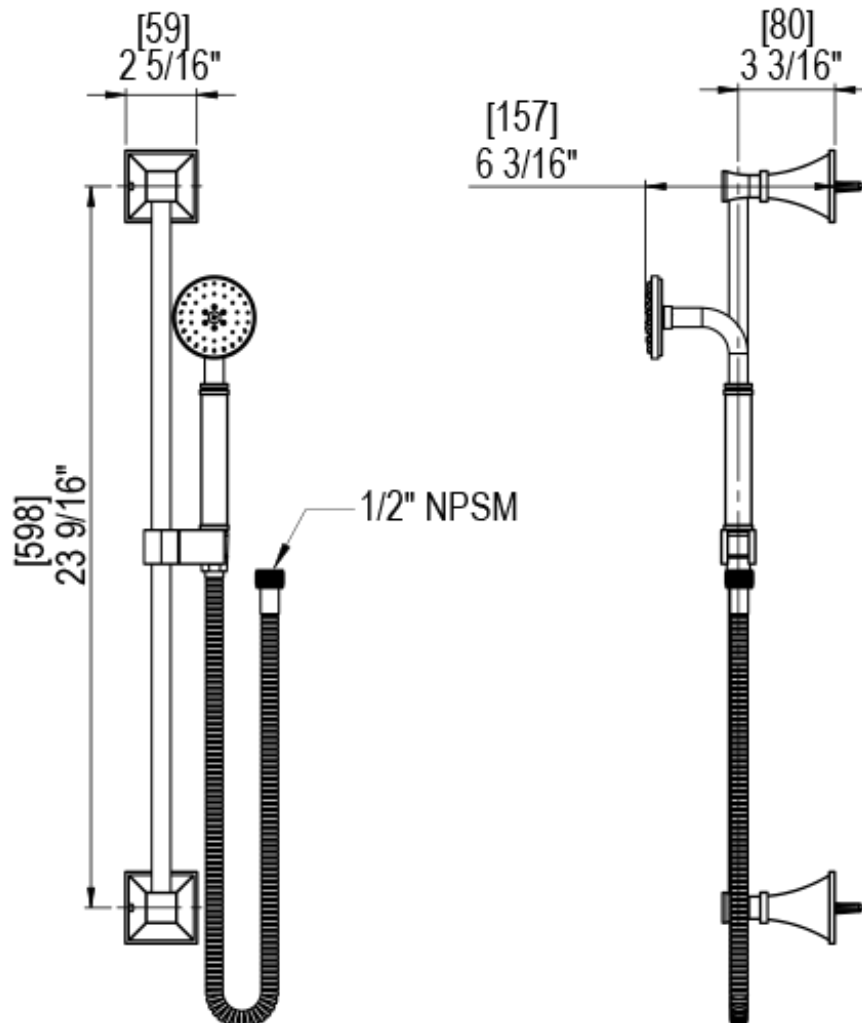

# 41MQLCHABM Specifications

TEMPERATURE CONTROL VALVE WITH STOPS & VOLUME CONTROL TRIM ONLY

VOLUME CONTROL VALVE TRIM ONLY

ADJUSTABLE SLIDE BAR WITH HAND HELD SHOWER ASSEMBLY

INTEGRAL SUPPLY WITH 1/2" NPT X 1/2" NPSM X 3" NIPPLE

8" SHOWER HEAD WITH WALL MOUNT 12" SHOWER ARM & FLANGE