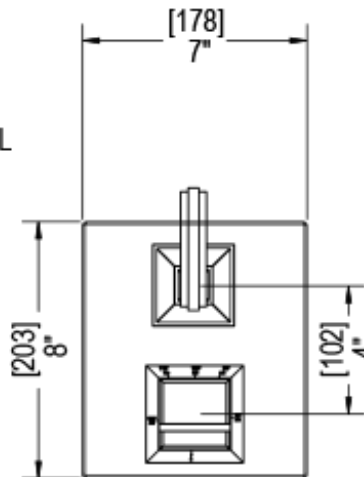

# 41MQLCHABM Specifications

TEMPERATURE CONTROL VALVE WITH STOPS & VOLUME CONTROL TRIM ONLY

VOLUME CONTROL VALVE TRIM ONLY

ADJUSTABLE SLIDE BAR WITH HAND HELD SHOWER ASSEMBLY

INTEGRAL SUPPLY WITH 1/2" NPT X 1/2" NPSM X 3" NIPPLE

8" SHOWER HEAD WITH WALL MOUNT 12" SHOWER ARM & FLANGE