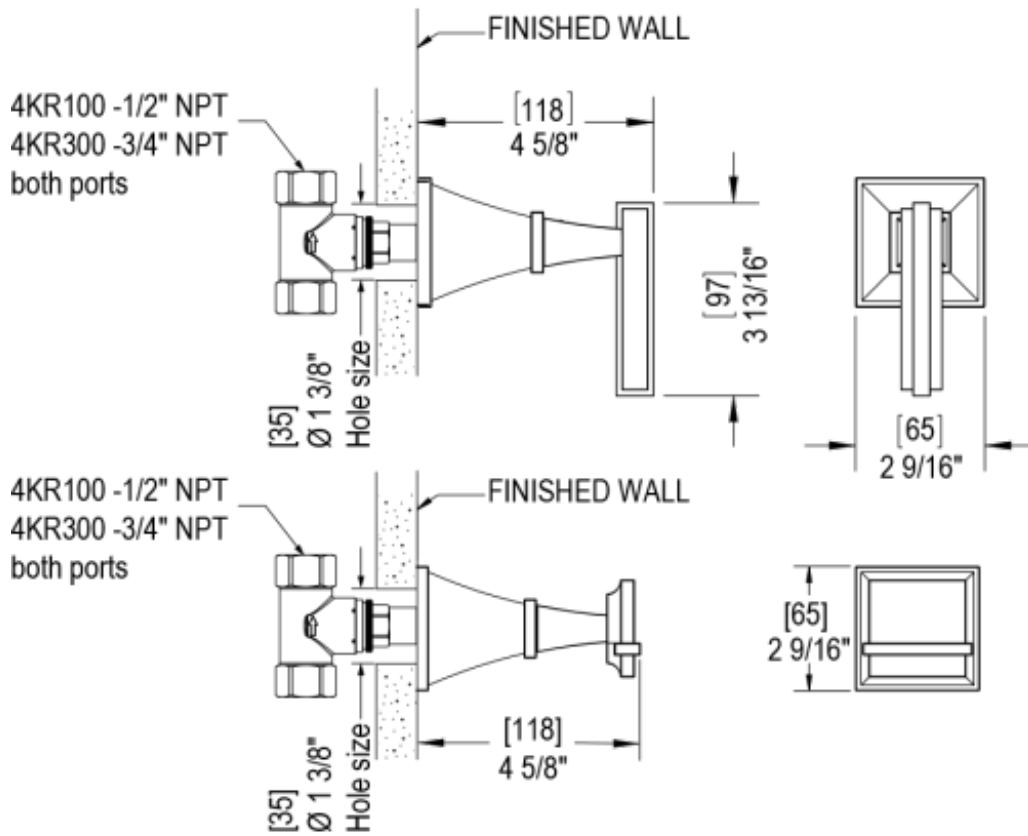

# 41MQLCHABM Specifications

TEMPERATURE CONTROL VALVE WITH STOPS & VOLUME CONTROL TRIM ONLY

VOLUME CONTROL VALVE TRIM ONLY

ADJUSTABLE SLIDE BAR WITH HAND HELD SHOWER ASSEMBLY

INTEGRAL SUPPLY WITH 1/2" NPT X 1/2" NPSM X 3" NIPPLE

8" SHOWER HEAD WITH WALL MOUNT 12" SHOWER ARM & FLANGE