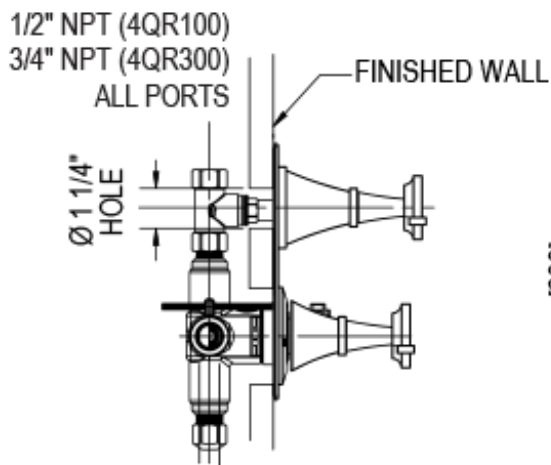

# 41MQLCHABM Specifications

TEMPERATURE CONTROL VALVE WITH STOPS & VOLUME CONTROL TRIM ONLY

VOLUME CONTROL VALVE TRIM ONLY

ADJUSTABLE SLIDE BAR WITH HAND HELD SHOWER ASSEMBLY

INTEGRAL SUPPLY WITH 1/2" NPT X 1/2" NPSM X 3" NIPPLE

8" SHOWER HEAD WITH WALL MOUNT 12" SHOWER ARM & FLANGE