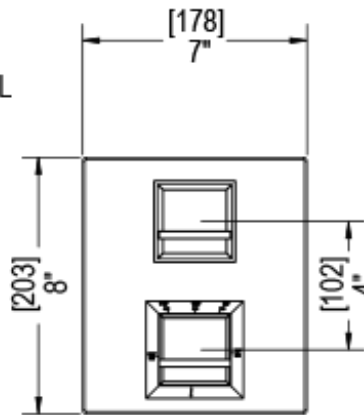

# 41MQLCHABM Specifications

TEMPERATURE CONTROL VALVE WITH STOPS & VOLUME CONTROL TRIM ONLY

VOLUME CONTROL VALVE TRIM ONLY

ADJUSTABLE SLIDE BAR WITH HAND HELD SHOWER ASSEMBLY

INTEGRAL SUPPLY WITH 1/2" NPT X 1/2" NPSM X 3" NIPPLE

8" SHOWER HEAD WITH WALL MOUNT 12" SHOWER ARM & FLANGE