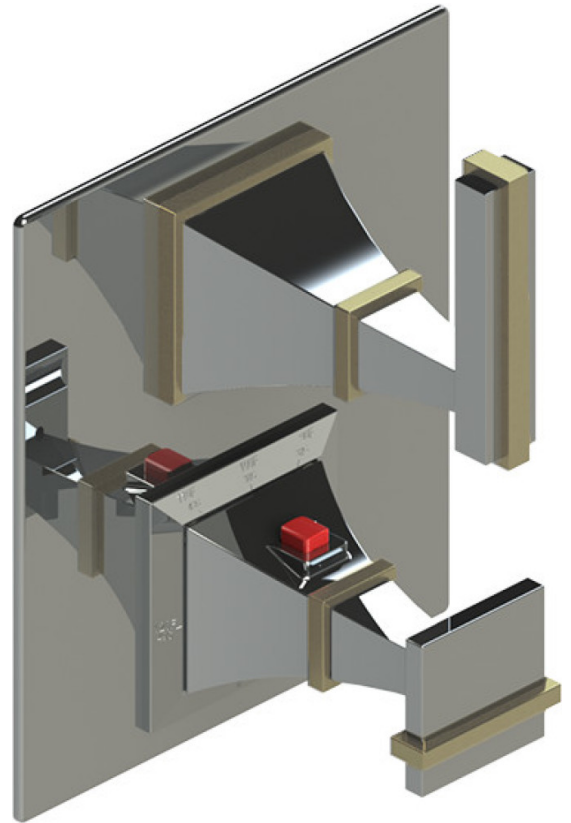

# 41MQLCHABM Specifications

TEMPERATURE CONTROL VALVE WITH STOPS & VOLUME CONTROL TRIM ONLY

VOLUME CONTROL VALVE TRIM ONLY

ADJUSTABLE SLIDE BAR WITH HAND HELD SHOWER ASSEMBLY

INTEGRAL SUPPLY WITH 1/2" NPT X 1/2" NPSM X 3" NIPPLE

8" SHOWER HEAD WITH WALL MOUNT 12" SHOWER ARM & FLANGE