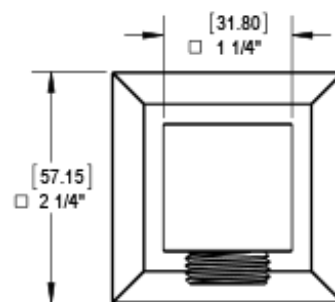

# 41MQLCHABM Specifications

TEMPERATURE CONTROL VALVE WITH STOPS & VOLUME CONTROL TRIM ONLY

VOLUME CONTROL VALVE TRIM ONLY

ADJUSTABLE SLIDE BAR WITH HAND HELD SHOWER ASSEMBLY

INTEGRAL SUPPLY WITH 1/2" NPT X 1/2" NPSM X 3" NIPPLE

8" SHOWER HEAD WITH WALL MOUNT 12" SHOWER ARM & FLANGE