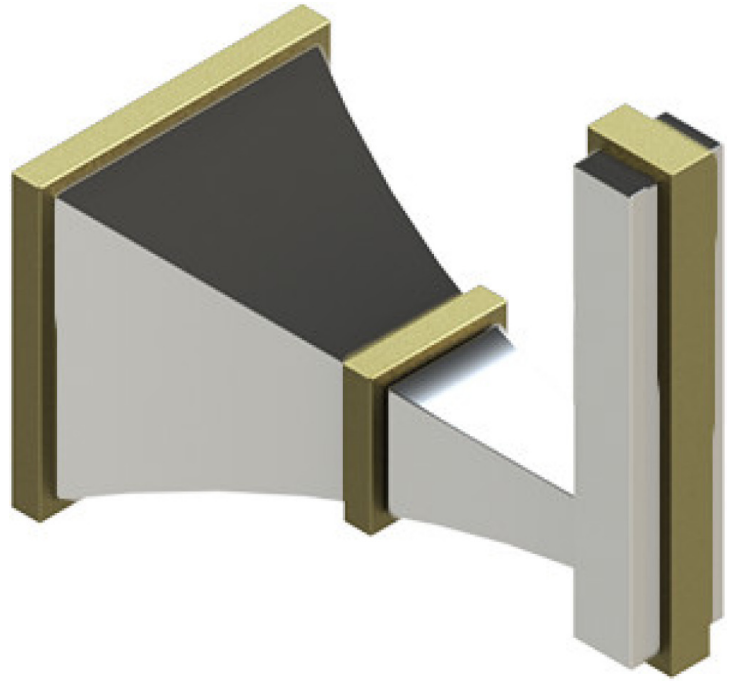

# 41MQLCHABM Specifications

TEMPERATURE CONTROL VALVE WITH STOPS & VOLUME CONTROL TRIM ONLY

VOLUME CONTROL VALVE TRIM ONLY

ADJUSTABLE SLIDE BAR WITH HAND HELD SHOWER ASSEMBLY

INTEGRAL SUPPLY WITH 1/2" NPT X 1/2" NPSM X 3" NIPPLE

8" SHOWER HEAD WITH WALL MOUNT 12" SHOWER ARM & FLANGE