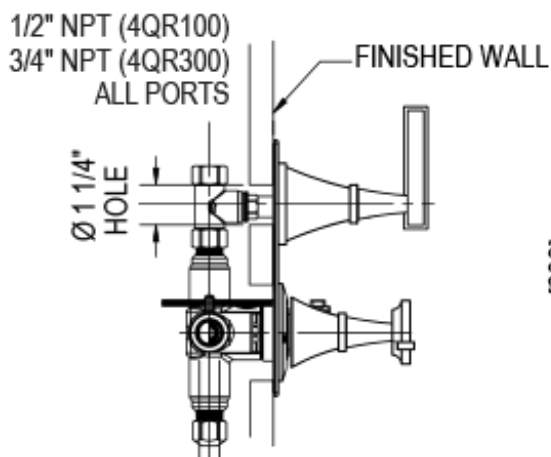

# 41MQLCHABM Specifications

TEMPERATURE CONTROL VALVE WITH STOPS & VOLUME CONTROL TRIM ONLY

VOLUME CONTROL VALVE TRIM ONLY

ADJUSTABLE SLIDE BAR WITH HAND HELD SHOWER ASSEMBLY

INTEGRAL SUPPLY WITH 1/2" NPT X 1/2" NPSM X 3" NIPPLE

8" SHOWER HEAD WITH WALL MOUNT 12" SHOWER ARM & FLANGE