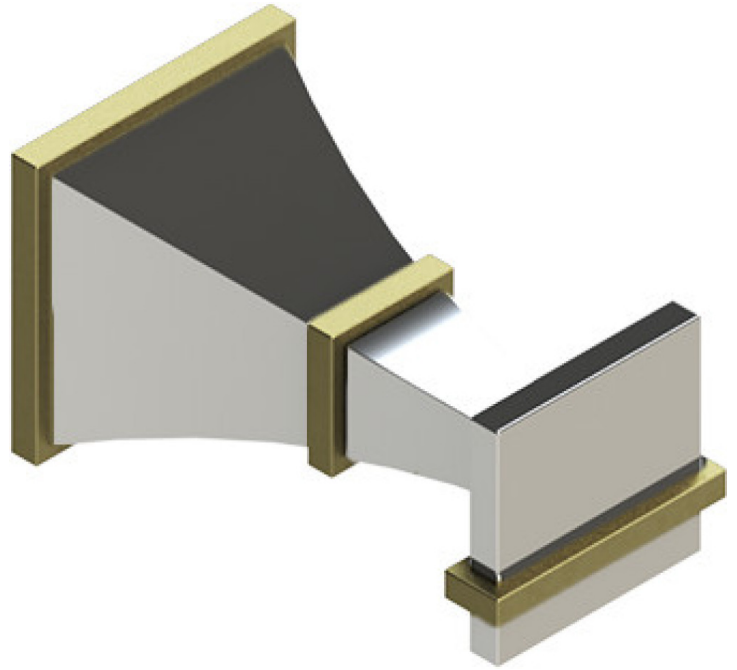

# 41MQ1CHABM Specifications

TEMPERATURE CONTROL VALVE WITH STOPS & VOLUME CONTROL TRIM ONLY

VOLUME CONTROL VALVE TRIM ONLY

ADJUSTABLE SLIDE BAR WITH HAND HELD SHOWER ASSEMBLY

INTEGRAL SUPPLY WITH 1/2" NPT X 1/2" NPSM X 3" NIPPLE

8" SHOWER HEAD WITH WALL MOUNT 12" SHOWER ARM & FLANGE