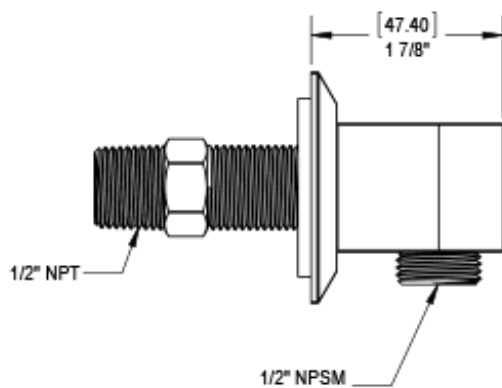

# 41MQ1CHABM Specifications

TEMPERATURE CONTROL VALVE WITH STOPS & VOLUME CONTROL TRIM ONLY

VOLUME CONTROL VALVE TRIM ONLY

ADJUSTABLE SLIDE BAR WITH HAND HELD SHOWER ASSEMBLY

INTEGRAL SUPPLY WITH 1/2" NPT X 1/2" NPSM X 3" NIPPLE

8" SHOWER HEAD WITH WALL MOUNT 12" SHOWER ARM & FLANGE