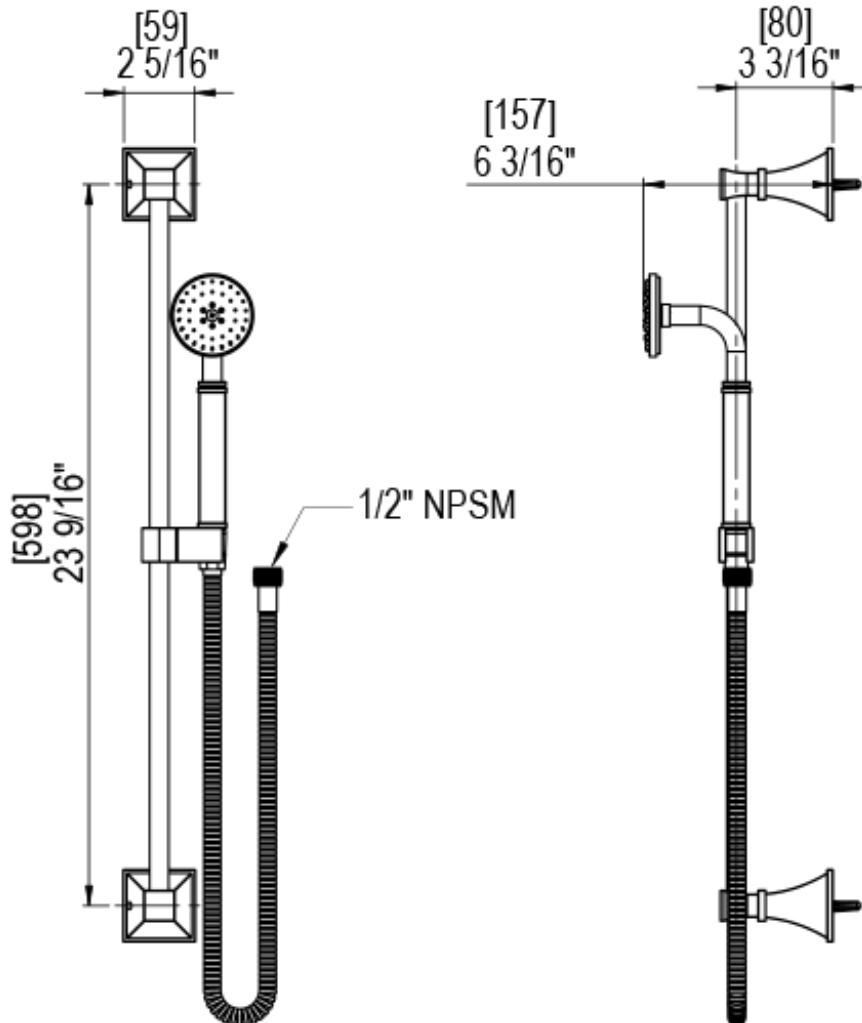

# 41MQ1CHABM Specifications

TEMPERATURE CONTROL VALVE WITH STOPS & VOLUME CONTROL TRIM ONLY

VOLUME CONTROL VALVE TRIM ONLY

ADJUSTABLE SLIDE BAR WITH HAND HELD SHOWER ASSEMBLY

INTEGRAL SUPPLY WITH 1/2" NPT X 1/2" NPSM X 3" NIPPLE

8" SHOWER HEAD WITH WALL MOUNT 12" SHOWER ARM & FLANGE