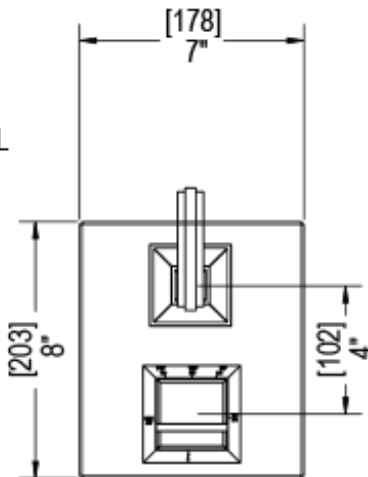

# 41MQ1CHABM Specifications

TEMPERATURE CONTROL VALVE WITH STOPS & VOLUME CONTROL TRIM ONLY

VOLUME CONTROL VALVE TRIM ONLY

ADJUSTABLE SLIDE BAR WITH HAND HELD SHOWER ASSEMBLY

INTEGRAL SUPPLY WITH 1/2" NPT X 1/2" NPSM X 3" NIPPLE

8" SHOWER HEAD WITH WALL MOUNT 12" SHOWER ARM & FLANGE