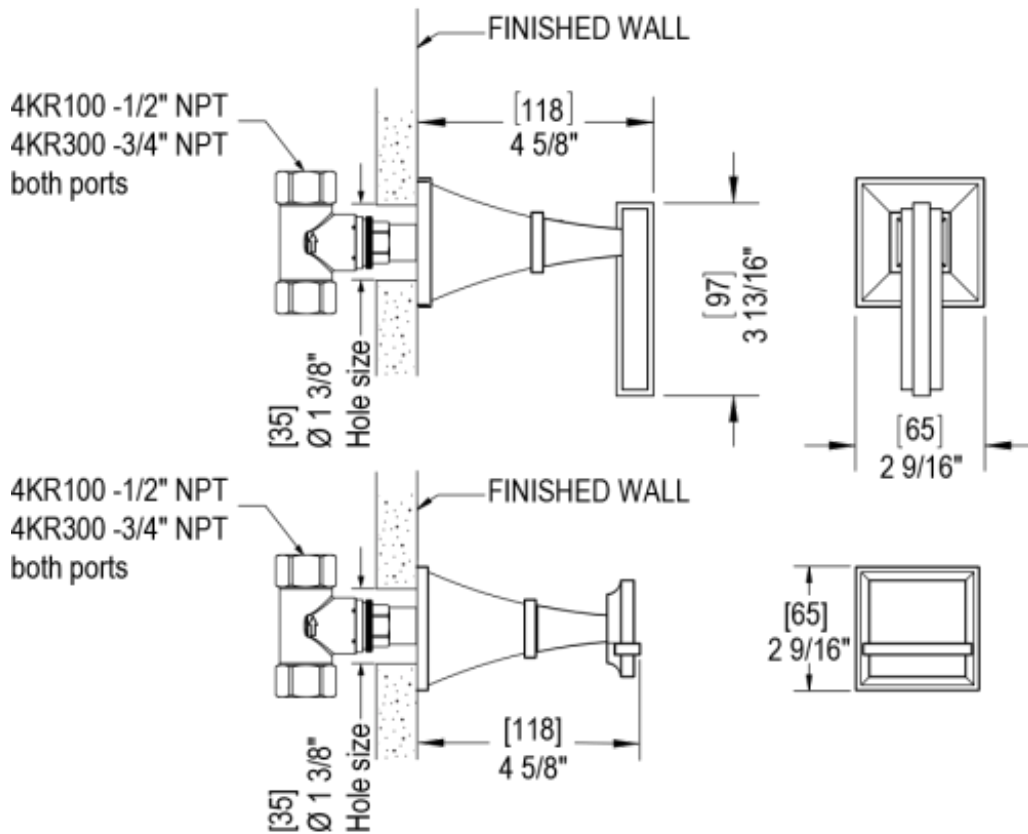

# 41MQ1CHABM Specifications

TEMPERATURE CONTROL VALVE WITH STOPS & VOLUME CONTROL TRIM ONLY

VOLUME CONTROL VALVE TRIM ONLY

ADJUSTABLE SLIDE BAR WITH HAND HELD SHOWER ASSEMBLY

INTEGRAL SUPPLY WITH 1/2" NPT X 1/2" NPSM X 3" NIPPLE

8" SHOWER HEAD WITH WALL MOUNT 12" SHOWER ARM & FLANGE