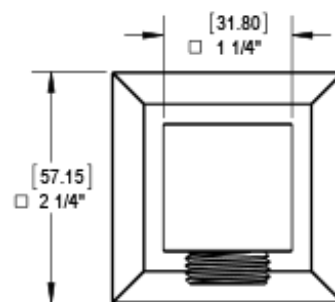

# 41MQ1CHABM Specifications

TEMPERATURE CONTROL VALVE WITH STOPS & VOLUME CONTROL TRIM ONLY

VOLUME CONTROL VALVE TRIM ONLY

ADJUSTABLE SLIDE BAR WITH HAND HELD SHOWER ASSEMBLY

INTEGRAL SUPPLY WITH 1/2" NPT X 1/2" NPSM X 3" NIPPLE

8" SHOWER HEAD WITH WALL MOUNT 12" SHOWER ARM & FLANGE