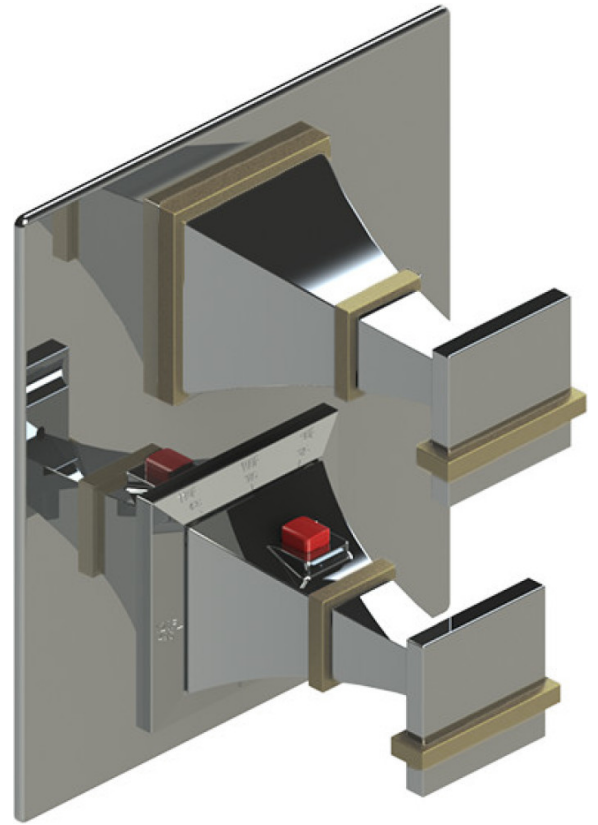

# 41MQ1CHABM Specifications

TEMPERATURE CONTROL VALVE WITH STOPS & VOLUME CONTROL TRIM ONLY

VOLUME CONTROL VALVE TRIM ONLY

ADJUSTABLE SLIDE BAR WITH HAND HELD SHOWER ASSEMBLY

INTEGRAL SUPPLY WITH 1/2" NPT X 1/2" NPSM X 3" NIPPLE

8" SHOWER HEAD WITH WALL MOUNT 12" SHOWER ARM & FLANGE