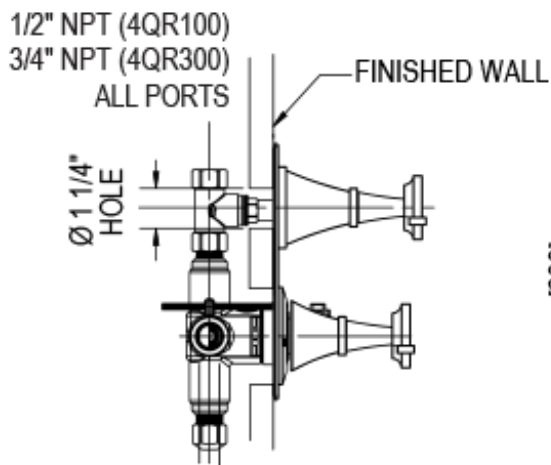

# 41MQ1CHABM Specifications

TEMPERATURE CONTROL VALVE WITH STOPS & VOLUME CONTROL TRIM ONLY

VOLUME CONTROL VALVE TRIM ONLY

ADJUSTABLE SLIDE BAR WITH HAND HELD SHOWER ASSEMBLY

INTEGRAL SUPPLY WITH 1/2" NPT X 1/2" NPSM X 3" NIPPLE

8" SHOWER HEAD WITH WALL MOUNT 12" SHOWER ARM & FLANGE