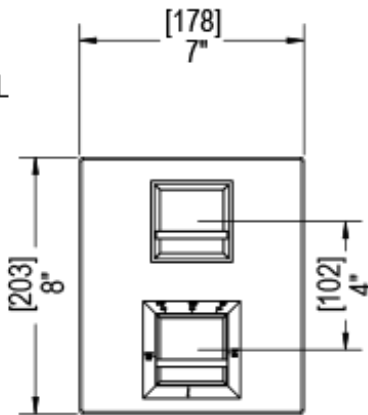

# 41MQ1CHABM Specifications

TEMPERATURE CONTROL VALVE WITH STOPS & VOLUME CONTROL TRIM ONLY

VOLUME CONTROL VALVE TRIM ONLY

ADJUSTABLE SLIDE BAR WITH HAND HELD SHOWER ASSEMBLY

INTEGRAL SUPPLY WITH 1/2" NPT X 1/2" NPSM X 3" NIPPLE

8" SHOWER HEAD WITH WALL MOUNT 12" SHOWER ARM & FLANGE