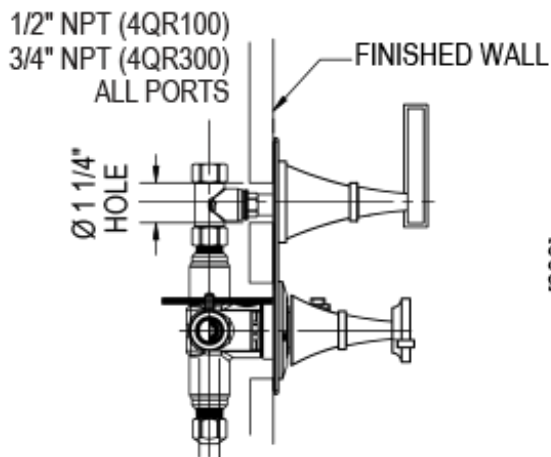

# 41MQ1CHABM Specifications

TEMPERATURE CONTROL VALVE WITH STOPS & VOLUME CONTROL TRIM ONLY

VOLUME CONTROL VALVE TRIM ONLY

ADJUSTABLE SLIDE BAR WITH HAND HELD SHOWER ASSEMBLY

INTEGRAL SUPPLY WITH 1/2" NPT X 1/2" NPSM X 3" NIPPLE

8" SHOWER HEAD WITH WALL MOUNT 12" SHOWER ARM & FLANGE