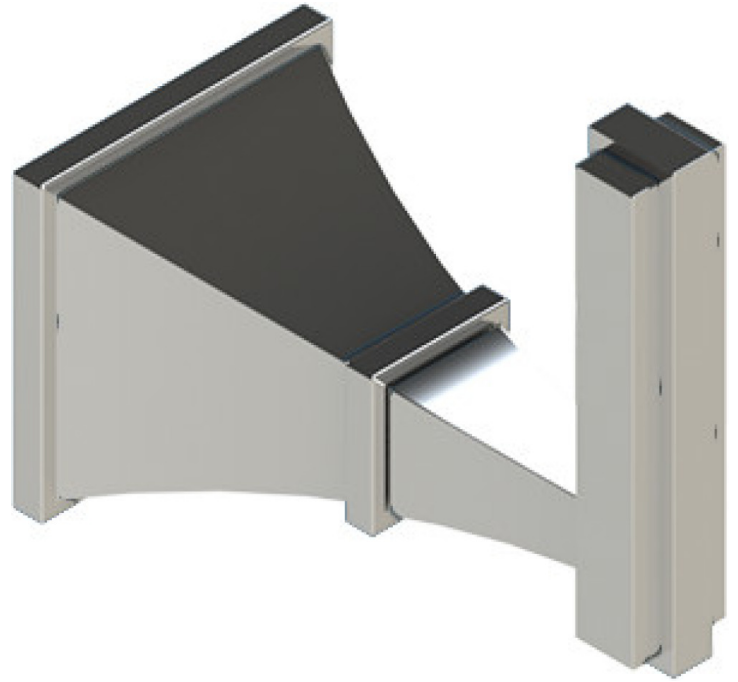

28MQLCHCH

Specifications

TEMPERATURE CONTROL VALVE WITH STOPS & TWO WAY DIVERTER WITH SHUT-OFF TRIM ONLY

VOLUME CONTROL VALVE TRIM ONLY

ADJUSTABLE SLIDE BAR WITH HAND HELD SHOWER ASSEMBLY

WALL MOUNT BIDET & FOOT RINSE WITH DUAL FUNCTION SPRAY

8" SHOWER HEAD WITH CEILING MOUNT 8" SHOWER ARM & FLANGE

INTEGRAL SUPPLY WITH 1/2" NPT X 1/2" NPSM X 3" NIPPLE