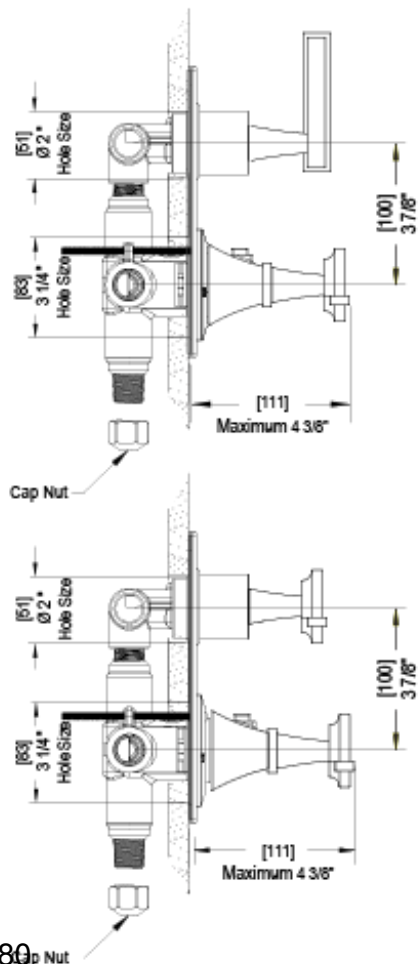

28MQLCHCH

Specifications

TEMPERATURE CONTROL VALVE WITH STOPS & TWO WAY DIVERTER WITH SHUT-OFF TRIM ONLY

VOLUME CONTROL VALVE TRIM ONLY

ADJUSTABLE SLIDE BAR WITH HAND HELD SHOWER ASSEMBLY

WALL MOUNT BIDET & FOOT RINSE WITH DUAL FUNCTION SPRAY

8" SHOWER HEAD WITH CEILING MOUNT 8" SHOWER ARM & FLANGE

INTEGRAL SUPPLY WITH 1/2" NPT X 1/2" NPSM X 3" NIPPLE