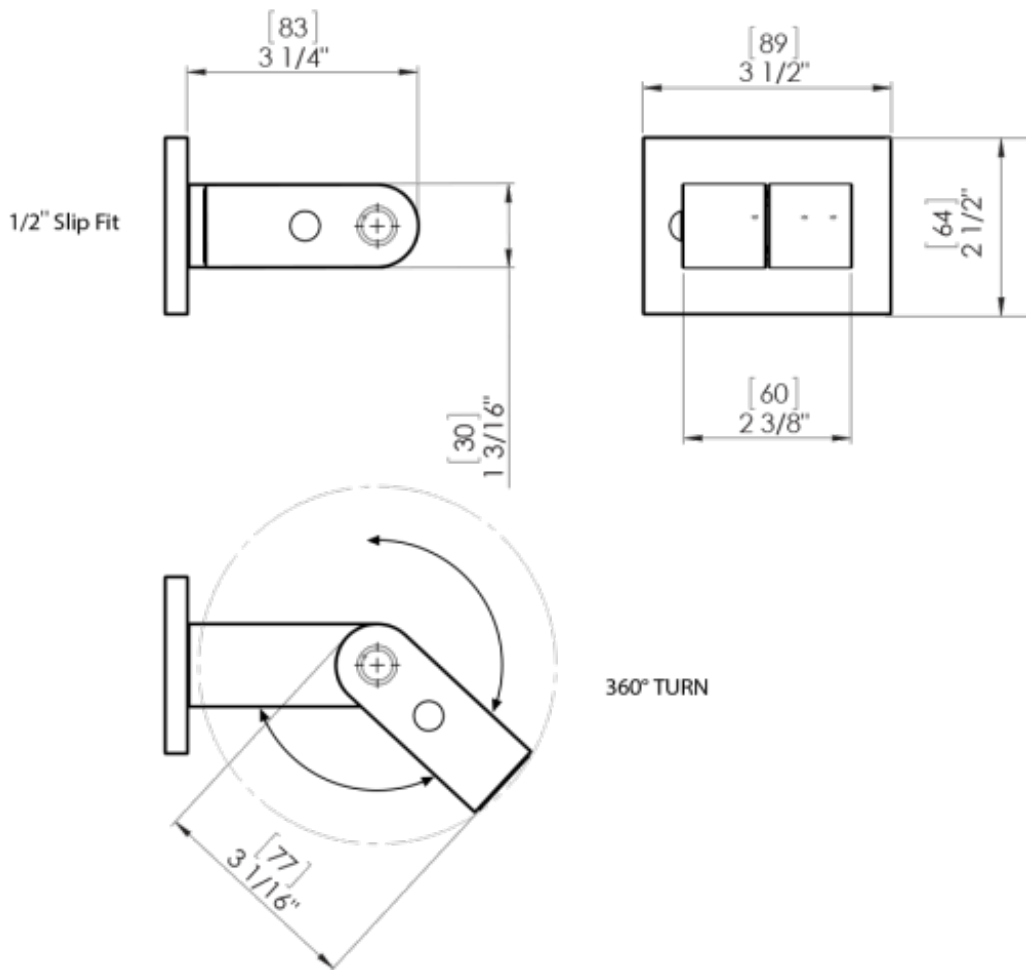

28MQLCHCH

Specifications

TEMPERATURE CONTROL VALVE WITH STOPS & TWO WAY DIVERTER WITH SHUT-OFF TRIM ONLY

VOLUME CONTROL VALVE TRIM ONLY

ADJUSTABLE SLIDE BAR WITH HAND HELD SHOWER ASSEMBLY

WALL MOUNT BIDET & FOOT RINSE WITH DUAL FUNCTION SPRAY

8" SHOWER HEAD WITH CEILING MOUNT 8" SHOWER ARM & FLANGE

INTEGRAL SUPPLY WITH 1/2" NPT X 1/2" NPSM X 3" NIPPLE