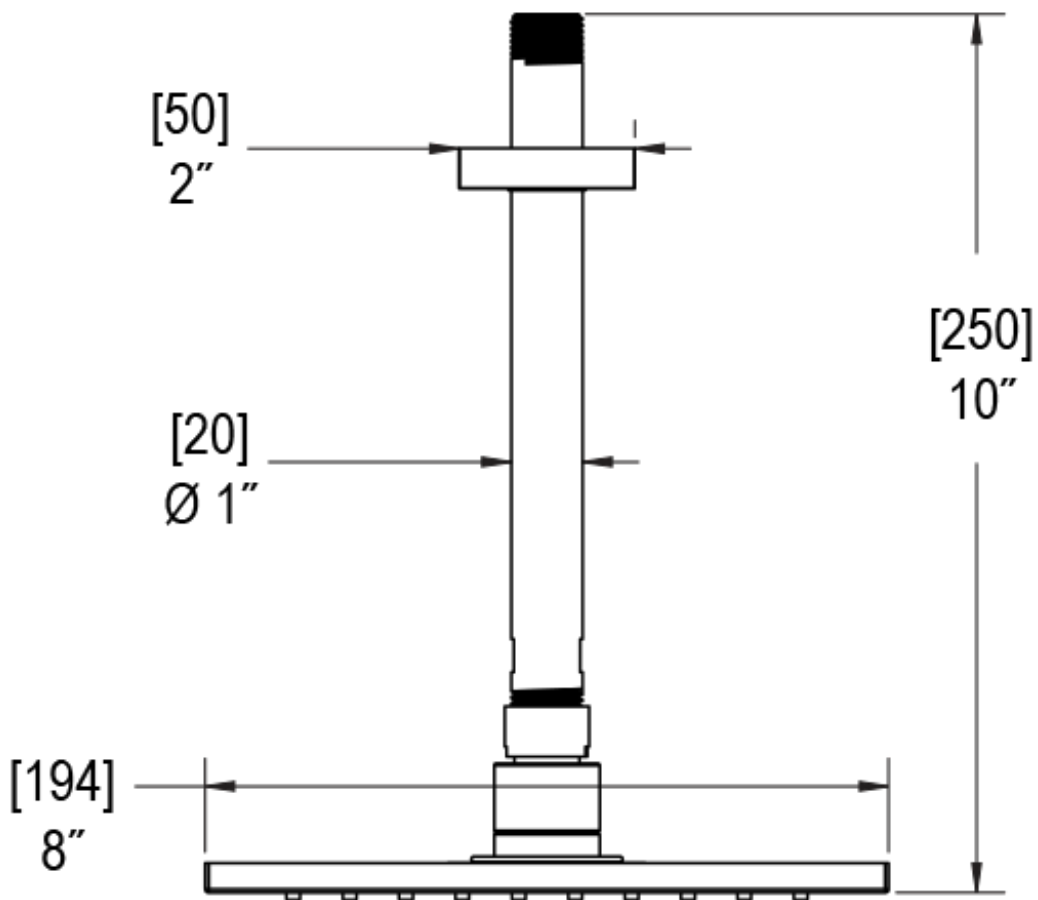

28MQLCHCH

Specifications

TEMPERATURE CONTROL VALVE WITH STOPS & TWO WAY DIVERTER WITH SHUT-OFF TRIM ONLY

VOLUME CONTROL VALVE TRIM ONLY

ADJUSTABLE SLIDE BAR WITH HAND HELD SHOWER ASSEMBLY

WALL MOUNT BIDET & FOOT RINSE WITH DUAL FUNCTION SPRAY

8" SHOWER HEAD WITH CEILING MOUNT 8" SHOWER ARM & FLANGE

INTEGRAL SUPPLY WITH 1/2" NPT X 1/2" NPSM X 3" NIPPLE