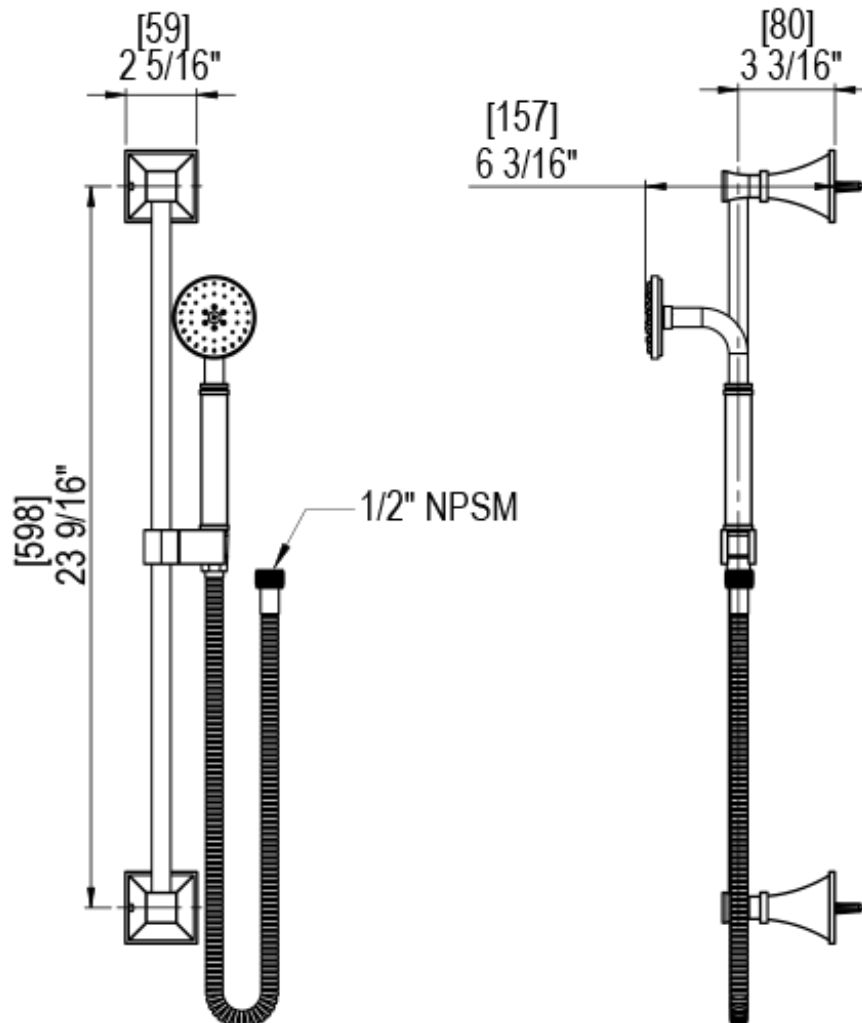

28MQLCHCH

Specifications

TEMPERATURE CONTROL VALVE WITH STOPS & TWO WAY DIVERTER WITH SHUT-OFF TRIM ONLY

VOLUME CONTROL VALVE TRIM ONLY

ADJUSTABLE SLIDE BAR WITH HAND HELD SHOWER ASSEMBLY

WALL MOUNT BIDET & FOOT RINSE WITH DUAL FUNCTION SPRAY

8" SHOWER HEAD WITH CEILING MOUNT 8" SHOWER ARM & FLANGE

INTEGRAL SUPPLY WITH 1/2" NPT X 1/2" NPSM X 3" NIPPLE