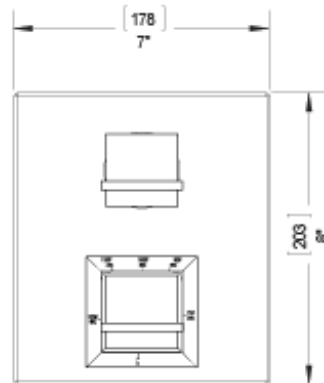

28MQLCHCH

Specifications

TEMPERATURE CONTROL VALVE WITH STOPS & TWO WAY DIVERTER WITH SHUT-OFF TRIM ONLY

VOLUME CONTROL VALVE TRIM ONLY

ADJUSTABLE SLIDE BAR WITH HAND HELD SHOWER ASSEMBLY

WALL MOUNT BIDET & FOOT RINSE WITH DUAL FUNCTION SPRAY

8" SHOWER HEAD WITH CEILING MOUNT 8" SHOWER ARM & FLANGE

INTEGRAL SUPPLY WITH 1/2" NPT X 1/2" NPSM X 3" NIPPLE