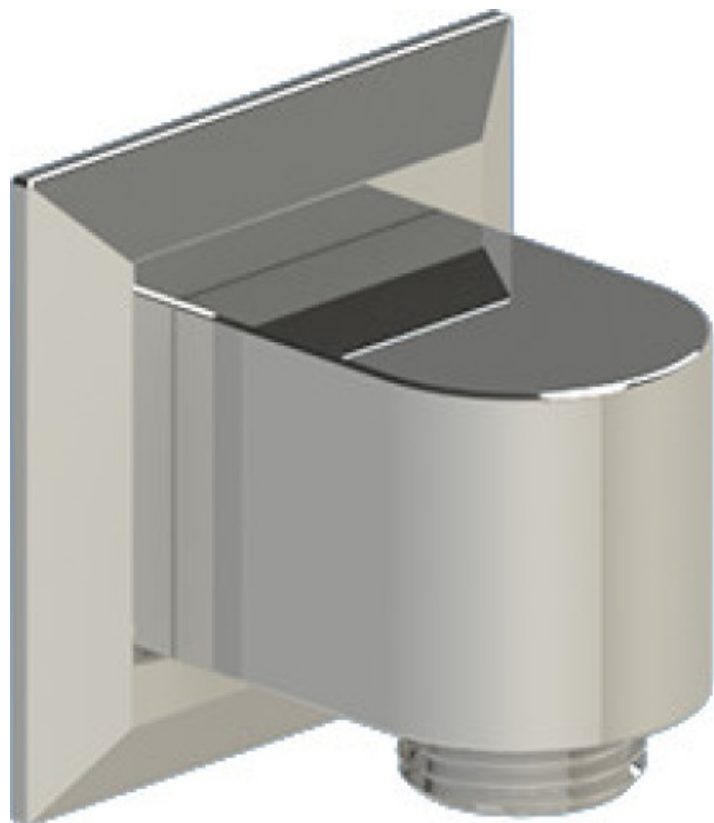

28MQLCHCH

Specifications

TEMPERATURE CONTROL VALVE WITH STOPS & TWO WAY DIVERTER WITH SHUT-OFF TRIM ONLY

VOLUME CONTROL VALVE TRIM ONLY

ADJUSTABLE SLIDE BAR WITH HAND HELD SHOWER ASSEMBLY

WALL MOUNT BIDET & FOOT RINSE WITH DUAL FUNCTION SPRAY

8" SHOWER HEAD WITH CEILING MOUNT 8" SHOWER ARM & FLANGE

INTEGRAL SUPPLY WITH 1/2" NPT X 1/2" NPSM X 3" NIPPLE