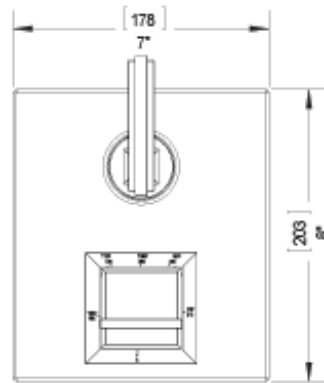

28MQLCHCH

Specifications

TEMPERATURE CONTROL VALVE WITH STOPS & TWO WAY DIVERTER WITH SHUT-OFF TRIM ONLY

VOLUME CONTROL VALVE TRIM ONLY

ADJUSTABLE SLIDE BAR WITH HAND HELD SHOWER ASSEMBLY

WALL MOUNT BIDET & FOOT RINSE WITH DUAL FUNCTION SPRAY

8" SHOWER HEAD WITH CEILING MOUNT 8" SHOWER ARM & FLANGE

INTEGRAL SUPPLY WITH 1/2" NPT X 1/2" NPSM X 3" NIPPLE