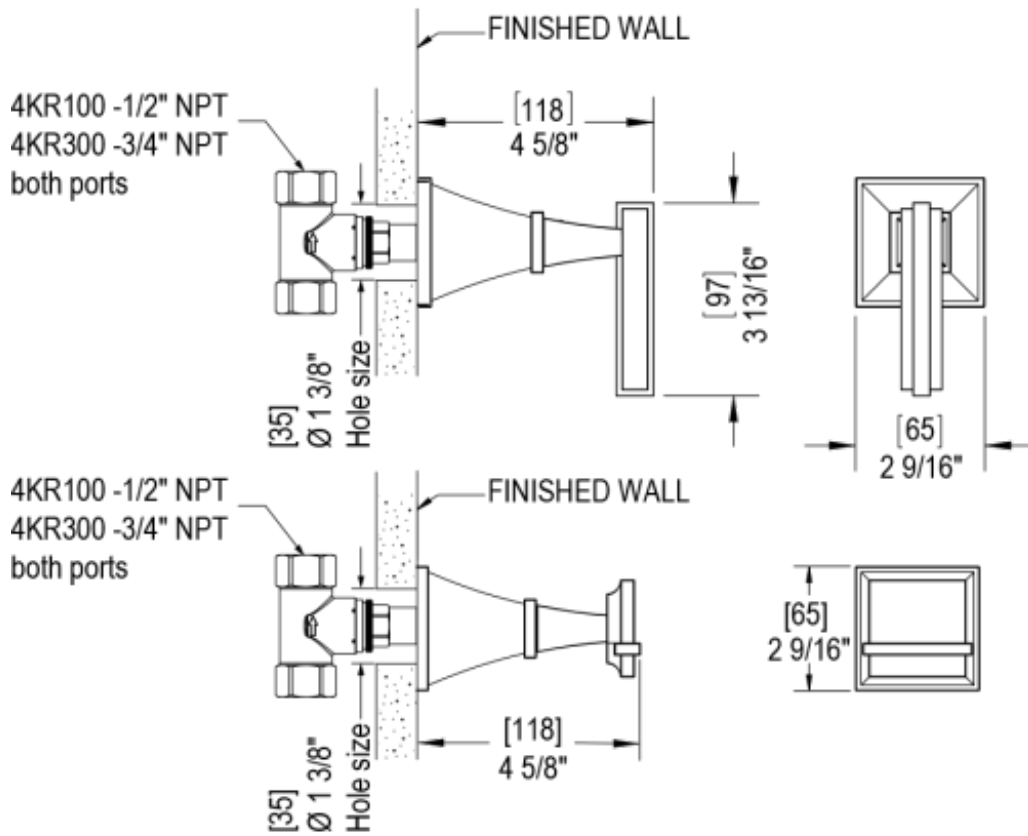

28MQLCHCH

Specifications

TEMPERATURE CONTROL VALVE WITH STOPS & TWO WAY DIVERTER WITH SHUT-OFF TRIM ONLY

VOLUME CONTROL VALVE TRIM ONLY

ADJUSTABLE SLIDE BAR WITH HAND HELD SHOWER ASSEMBLY

WALL MOUNT BIDET & FOOT RINSE WITH DUAL FUNCTION SPRAY

8" SHOWER HEAD WITH CEILING MOUNT 8" SHOWER ARM & FLANGE

INTEGRAL SUPPLY WITH 1/2" NPT X 1/2" NPSM X 3" NIPPLE