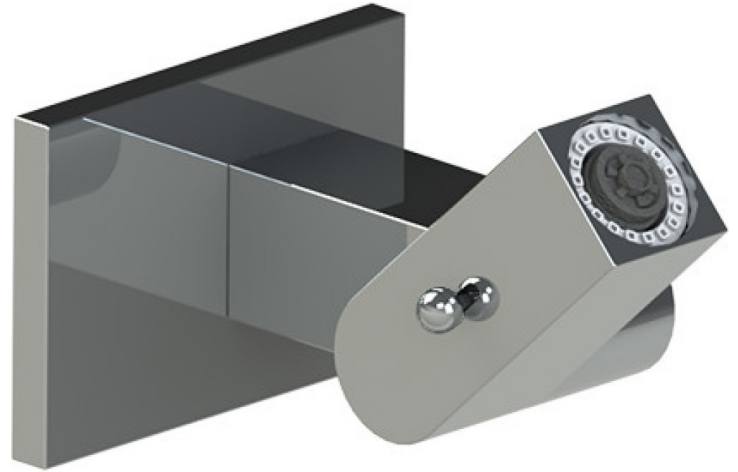

28MQLCHCH

Specifications

TEMPERATURE CONTROL VALVE WITH STOPS & TWO WAY DIVERTER WITH SHUT-OFF TRIM ONLY

VOLUME CONTROL VALVE TRIM ONLY

ADJUSTABLE SLIDE BAR WITH HAND HELD SHOWER ASSEMBLY

WALL MOUNT BIDET & FOOT RINSE WITH DUAL FUNCTION SPRAY

8" SHOWER HEAD WITH CEILING MOUNT 8" SHOWER ARM & FLANGE

INTEGRAL SUPPLY WITH 1/2" NPT X 1/2" NPSM X 3" NIPPLE