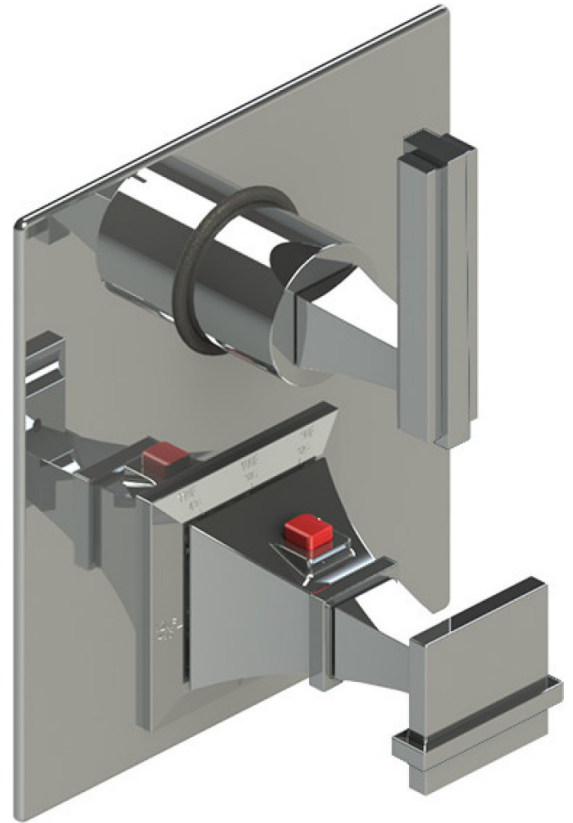

28MQLCHCH

Specifications

TEMPERATURE CONTROL VALVE WITH STOPS & TWO WAY DIVERTER WITH SHUT-OFF TRIM ONLY

VOLUME CONTROL VALVE TRIM ONLY

ADJUSTABLE SLIDE BAR WITH HAND HELD SHOWER ASSEMBLY

WALL MOUNT BIDET & FOOT RINSE WITH DUAL FUNCTION SPRAY

8" SHOWER HEAD WITH CEILING MOUNT 8" SHOWER ARM & FLANGE

INTEGRAL SUPPLY WITH 1/2" NPT X 1/2" NPSM X 3" NIPPLE