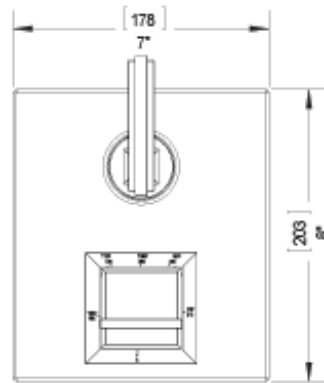

28MQ1CHCH Specifications

TEMPERATURE CONTROL VALVE WITH STOPS & TWO WAY DIVERTER WITH SHUT-OFF TRIM ONLY

VOLUME CONTROL VALVE TRIM ONLY

ADJUSTABLE SLIDE BAR WITH HAND HELD SHOWER ASSEMBLY

WALL MOUNT BIDET & FOOT RINSE WITH DUAL FUNCTION SPRAY

8" SHOWER HEAD WITH CEILING MOUNT 8" SHOWER ARM & FLANGE

INTEGRAL SUPPLY WITH 1/2" NPT X 1/2" NPSM X 3" NIPPLE