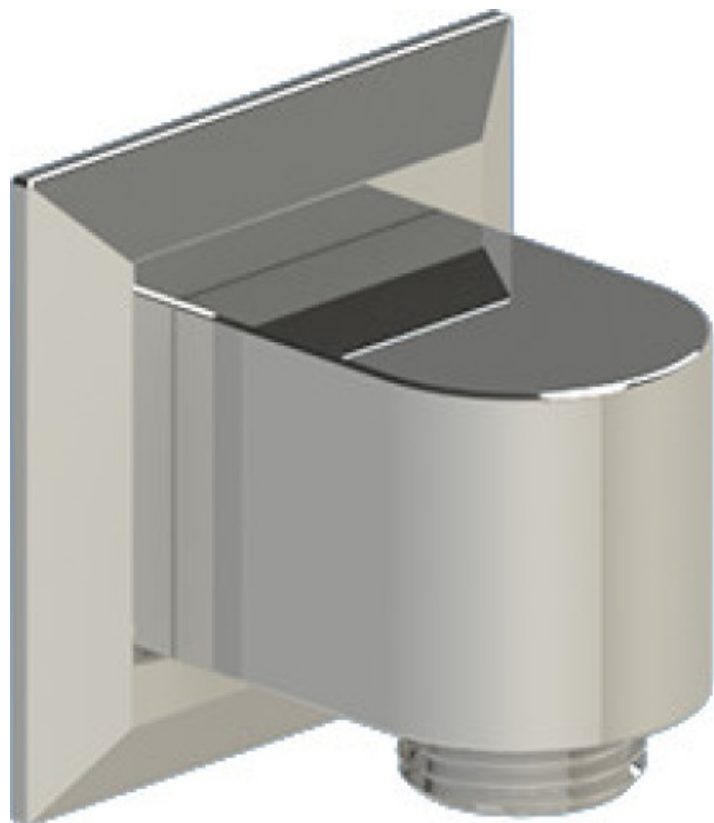

28MQ1CHCH Specifications

TEMPERATURE CONTROL VALVE WITH STOPS & TWO WAY DIVERTER WITH SHUT-OFF TRIM ONLY

VOLUME CONTROL VALVE TRIM ONLY

ADJUSTABLE SLIDE BAR WITH HAND HELD SHOWER ASSEMBLY

WALL MOUNT BIDET & FOOT RINSE WITH DUAL FUNCTION SPRAY

8" SHOWER HEAD WITH CEILING MOUNT 8" SHOWER ARM & FLANGE

INTEGRAL SUPPLY WITH 1/2" NPT X 1/2" NPSM X 3" NIPPLE