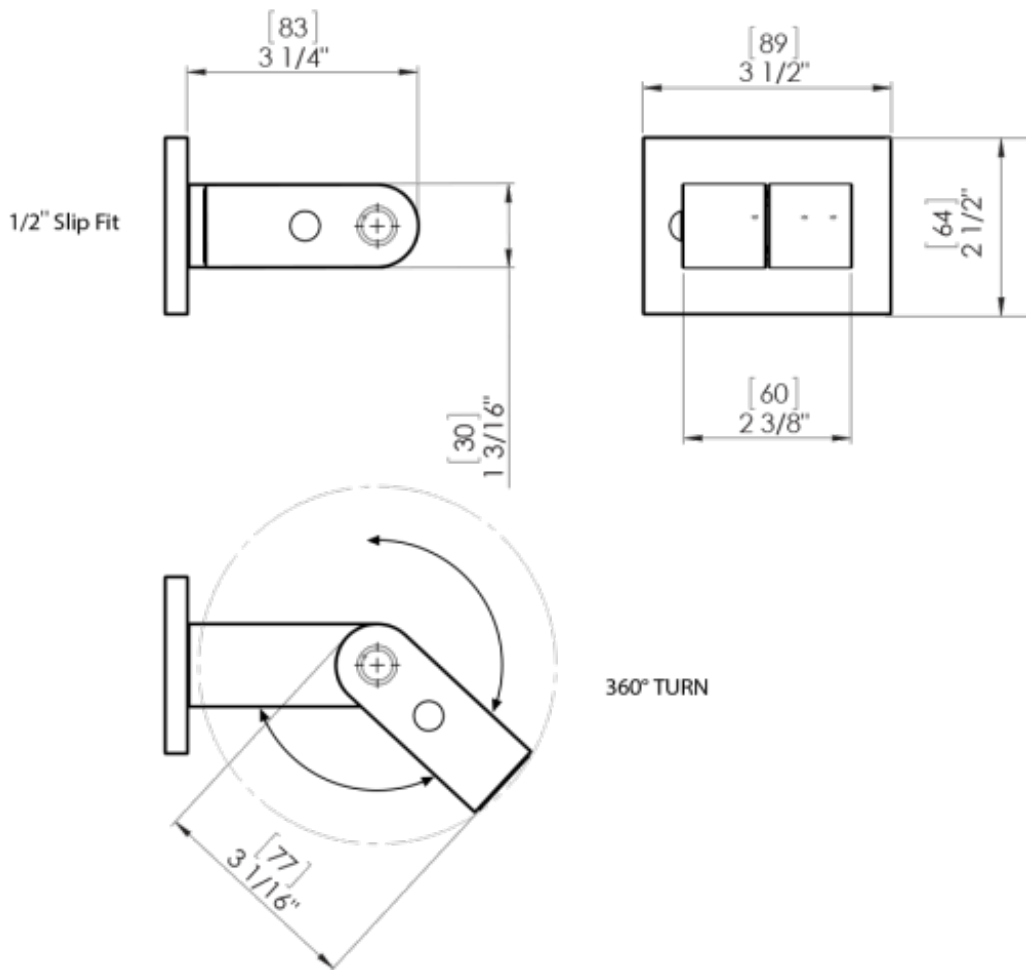

28MQ1CHCH Specifications

TEMPERATURE CONTROL VALVE WITH STOPS & TWO WAY DIVERTER WITH SHUT-OFF TRIM ONLY

VOLUME CONTROL VALVE TRIM ONLY

ADJUSTABLE SLIDE BAR WITH HAND HELD SHOWER ASSEMBLY

WALL MOUNT BIDET & FOOT RINSE WITH DUAL FUNCTION SPRAY

8" SHOWER HEAD WITH CEILING MOUNT 8" SHOWER ARM & FLANGE

INTEGRAL SUPPLY WITH 1/2" NPT X 1/2" NPSM X 3" NIPPLE