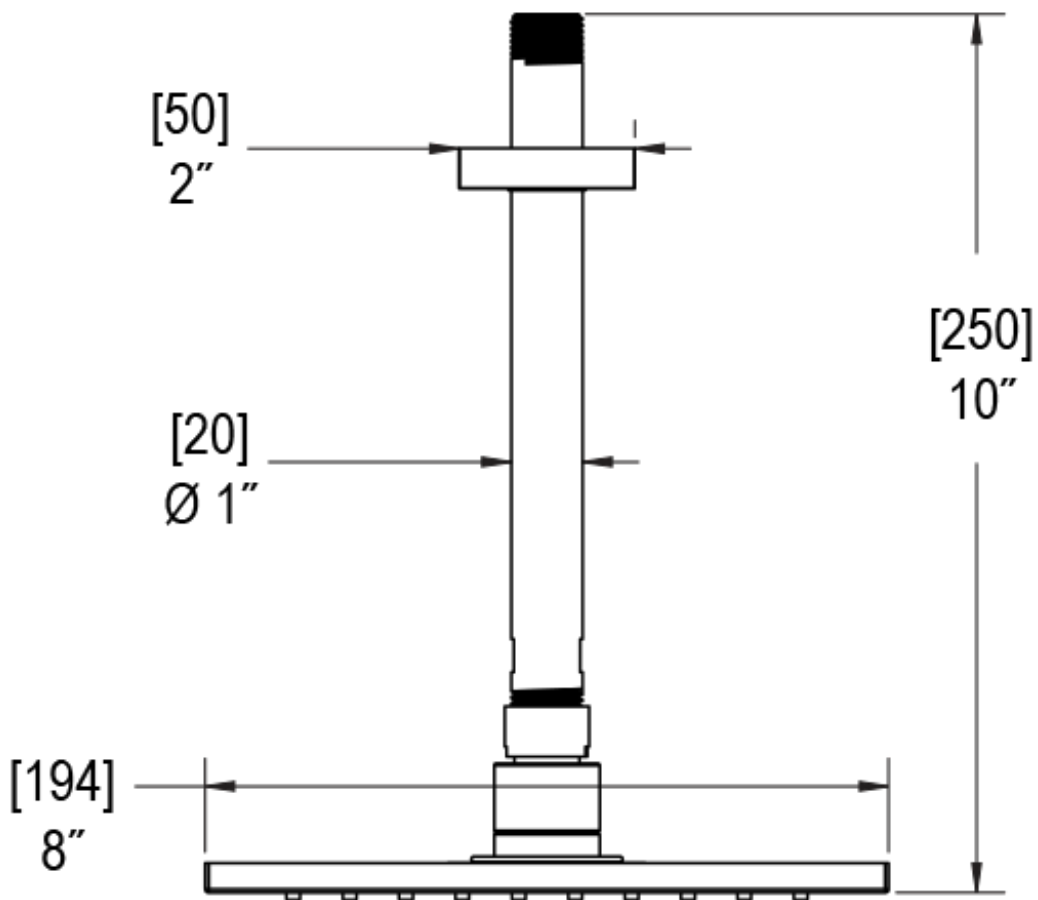

28MQ1CHCH Specifications

TEMPERATURE CONTROL VALVE WITH STOPS & TWO WAY DIVERTER WITH SHUT-OFF TRIM ONLY

VOLUME CONTROL VALVE TRIM ONLY

ADJUSTABLE SLIDE BAR WITH HAND HELD SHOWER ASSEMBLY

WALL MOUNT BIDET & FOOT RINSE WITH DUAL FUNCTION SPRAY

8" SHOWER HEAD WITH CEILING MOUNT 8" SHOWER ARM & FLANGE

INTEGRAL SUPPLY WITH 1/2" NPT X 1/2" NPSM X 3" NIPPLE