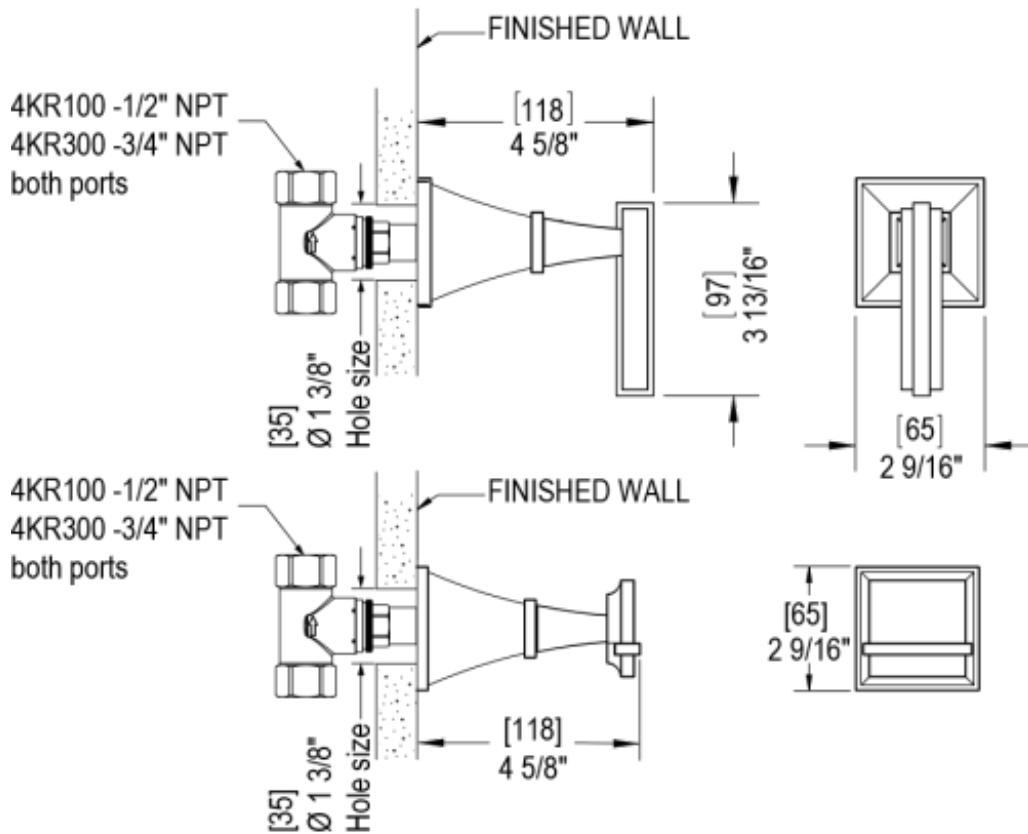

28MQ1CHCH Specifications

TEMPERATURE CONTROL VALVE WITH STOPS & TWO WAY DIVERTER WITH SHUT-OFF TRIM ONLY

VOLUME CONTROL VALVE TRIM ONLY

ADJUSTABLE SLIDE BAR WITH HAND HELD SHOWER ASSEMBLY

WALL MOUNT BIDET & FOOT RINSE WITH DUAL FUNCTION SPRAY

8" SHOWER HEAD WITH CEILING MOUNT 8" SHOWER ARM & FLANGE

INTEGRAL SUPPLY WITH 1/2" NPT X 1/2" NPSM X 3" NIPPLE