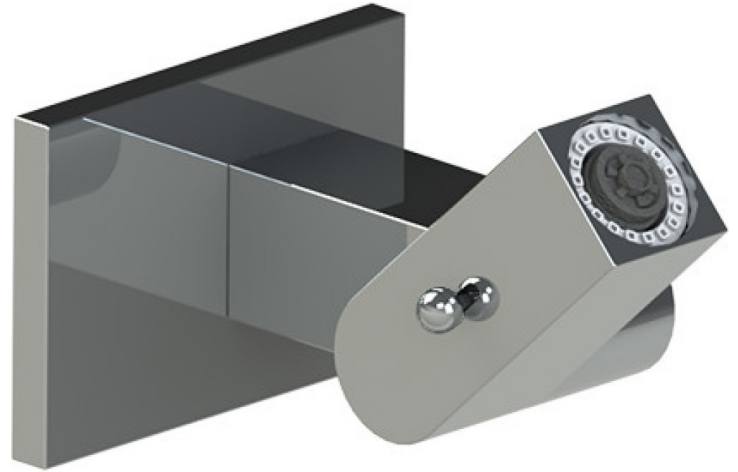

28MQ1CHCH Specifications

TEMPERATURE CONTROL VALVE WITH STOPS & TWO WAY DIVERTER WITH SHUT-OFF TRIM ONLY

VOLUME CONTROL VALVE TRIM ONLY

ADJUSTABLE SLIDE BAR WITH HAND HELD SHOWER ASSEMBLY

WALL MOUNT BIDET & FOOT RINSE WITH DUAL FUNCTION SPRAY

8" SHOWER HEAD WITH CEILING MOUNT 8" SHOWER ARM & FLANGE

INTEGRAL SUPPLY WITH 1/2" NPT X 1/2" NPSM X 3" NIPPLE