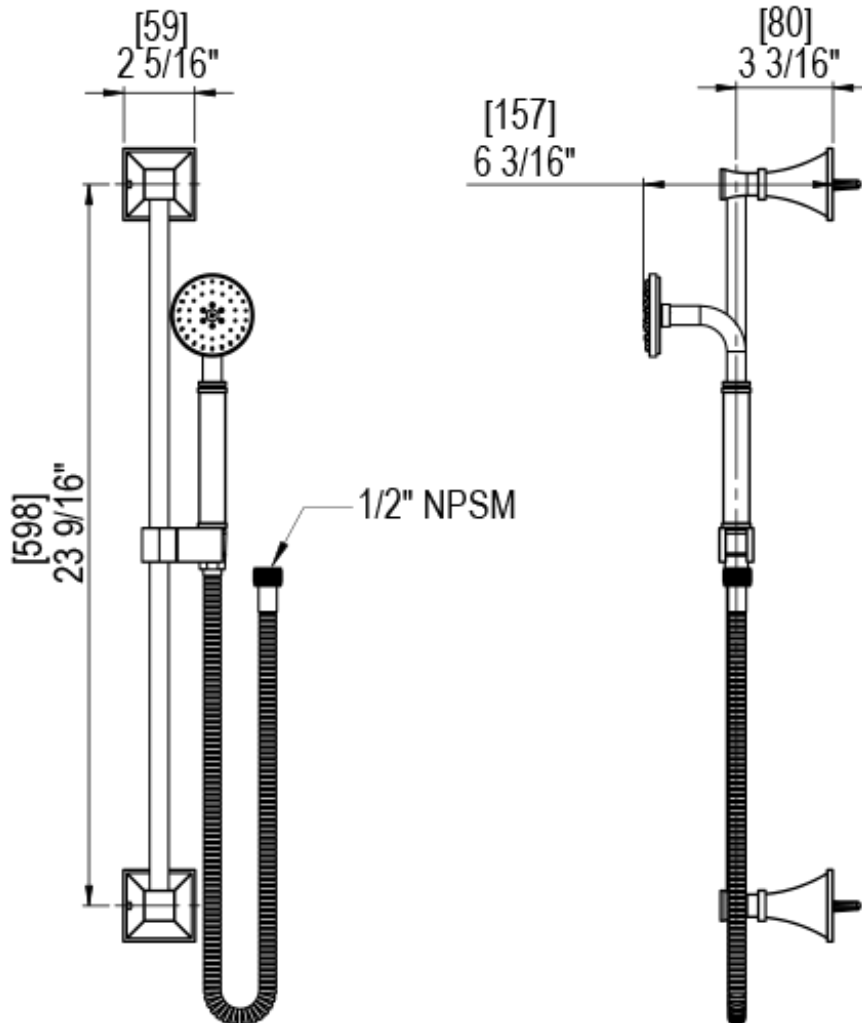

28MQ1CHCH Specifications

TEMPERATURE CONTROL VALVE WITH STOPS & TWO WAY DIVERTER WITH SHUT-OFF TRIM ONLY

VOLUME CONTROL VALVE TRIM ONLY

ADJUSTABLE SLIDE BAR WITH HAND HELD SHOWER ASSEMBLY

WALL MOUNT BIDET & FOOT RINSE WITH DUAL FUNCTION SPRAY

8" SHOWER HEAD WITH CEILING MOUNT 8" SHOWER ARM & FLANGE

INTEGRAL SUPPLY WITH 1/2" NPT X 1/2" NPSM X 3" NIPPLE