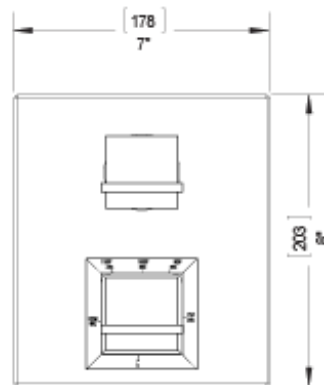

28MQ1CHCH Specifications

TEMPERATURE CONTROL VALVE WITH STOPS & TWO WAY DIVERTER WITH SHUT-OFF TRIM ONLY

VOLUME CONTROL VALVE TRIM ONLY

ADJUSTABLE SLIDE BAR WITH HAND HELD SHOWER ASSEMBLY

WALL MOUNT BIDET & FOOT RINSE WITH DUAL FUNCTION SPRAY

8" SHOWER HEAD WITH CEILING MOUNT 8" SHOWER ARM & FLANGE

INTEGRAL SUPPLY WITH 1/2" NPT X 1/2" NPSM X 3" NIPPLE