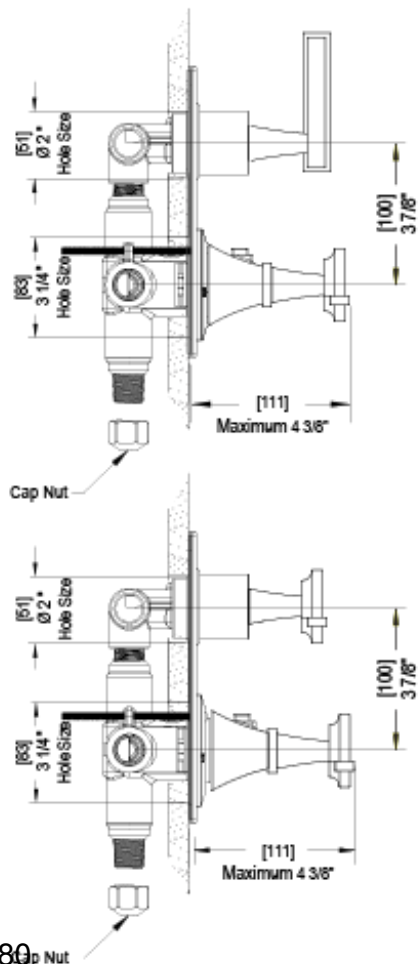

28MQ1CHCH Specifications

TEMPERATURE CONTROL VALVE WITH STOPS & TWO WAY DIVERTER WITH SHUT-OFF TRIM ONLY

VOLUME CONTROL VALVE TRIM ONLY

ADJUSTABLE SLIDE BAR WITH HAND HELD SHOWER ASSEMBLY

WALL MOUNT BIDET & FOOT RINSE WITH DUAL FUNCTION SPRAY

8" SHOWER HEAD WITH CEILING MOUNT 8" SHOWER ARM & FLANGE

INTEGRAL SUPPLY WITH 1/2" NPT X 1/2" NPSM X 3" NIPPLE