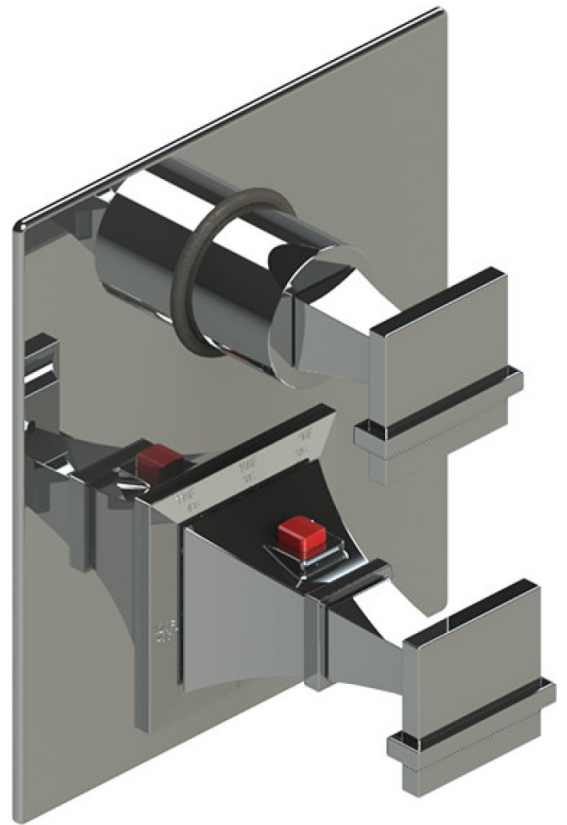

28MQ1CHCH Specifications

TEMPERATURE CONTROL VALVE WITH STOPS & TWO WAY DIVERTER WITH SHUT-OFF TRIM ONLY

VOLUME CONTROL VALVE TRIM ONLY

ADJUSTABLE SLIDE BAR WITH HAND HELD SHOWER ASSEMBLY

WALL MOUNT BIDET & FOOT RINSE WITH DUAL FUNCTION SPRAY

8" SHOWER HEAD WITH CEILING MOUNT 8" SHOWER ARM & FLANGE

INTEGRAL SUPPLY WITH 1/2" NPT X 1/2" NPSM X 3" NIPPLE