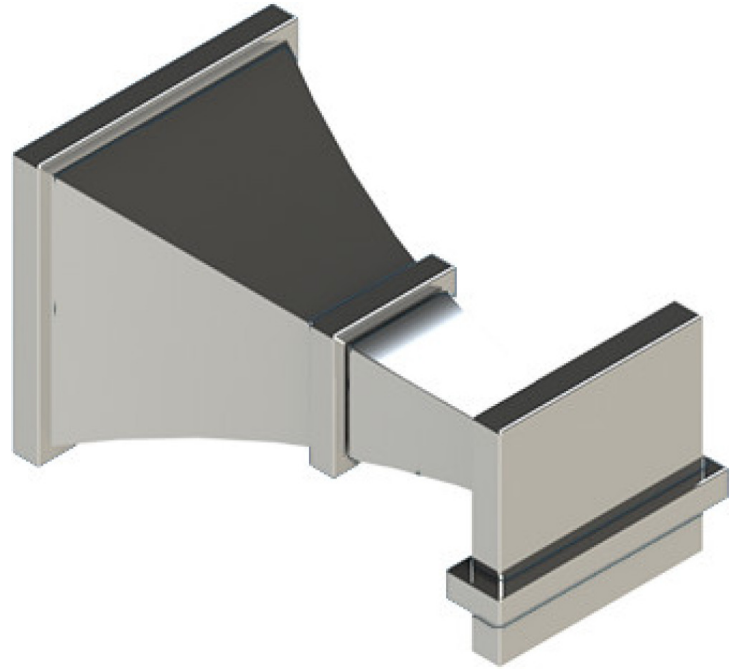

28MQ1CHCH Specifications

TEMPERATURE CONTROL VALVE WITH STOPS & TWO WAY DIVERTER WITH SHUT-OFF TRIM ONLY

VOLUME CONTROL VALVE TRIM ONLY

ADJUSTABLE SLIDE BAR WITH HAND HELD SHOWER ASSEMBLY

WALL MOUNT BIDET & FOOT RINSE WITH DUAL FUNCTION SPRAY

8" SHOWER HEAD WITH CEILING MOUNT 8" SHOWER ARM & FLANGE

INTEGRAL SUPPLY WITH 1/2" NPT X 1/2" NPSM X 3" NIPPLE