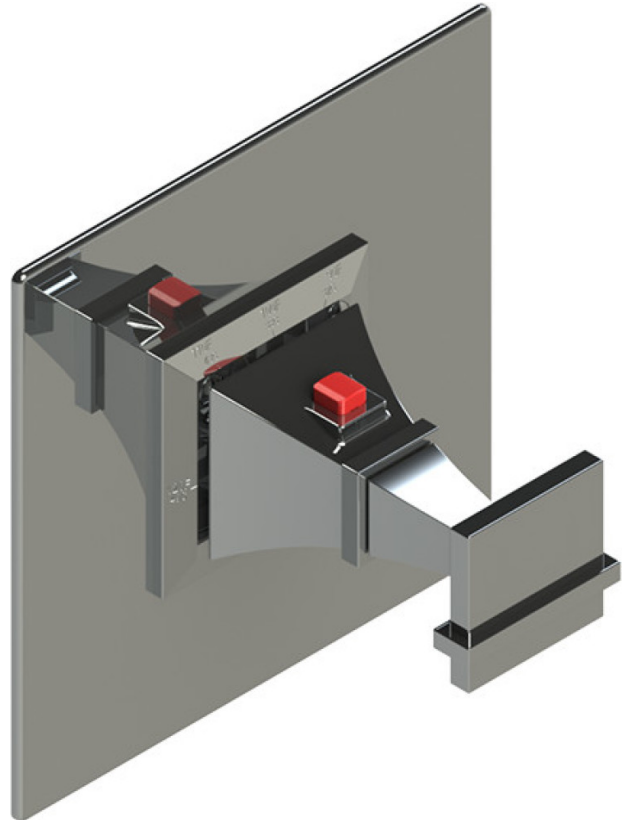

# 25MQLCHCH Specifications

THREE WAY DIVERTER WITH SHUT-OFFS IN BETWEEN FUNCTIONS TRIM ONLY

ADJUSTABLE SLIDE BAR WITH HAND HELD SHOWER ASSEMBLY

8" SHOWER HEAD WITH CEILING MOUNT 8" SHOWER ARM & FLANGE

INTEGRAL SUPPLY WITH 1/2" NPT X 1/2" NPSM X 3" NIPPLE

WALL MOUNT TUB SPOUT

TEMPERATURE CONTROL VALVE WITH STOPS TRIM ONLY