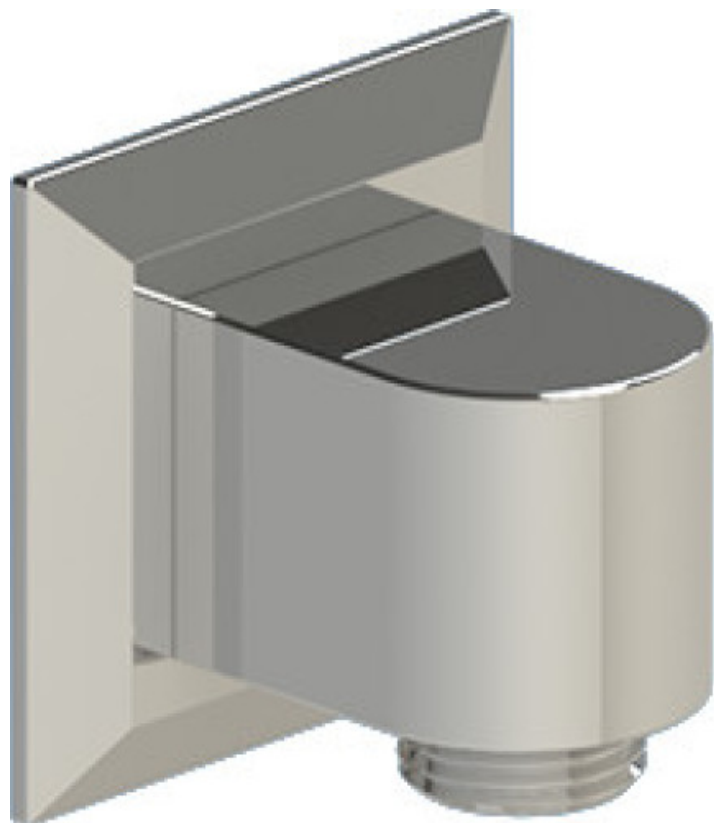

# 25MQLCHCH Specifications

THREE WAY DIVERTER WITH SHUT-OFFS IN BETWEEN FUNCTIONS TRIM ONLY

ADJUSTABLE SLIDE BAR WITH HAND HELD SHOWER ASSEMBLY

8" SHOWER HEAD WITH CEILING MOUNT 8" SHOWER ARM & FLANGE

INTEGRAL SUPPLY WITH 1/2" NPT X 1/2" NPSM X 3" NIPPLE

WALL MOUNT TUB SPOUT

TEMPERATURE CONTROL VALVE WITH STOPS TRIM ONLY