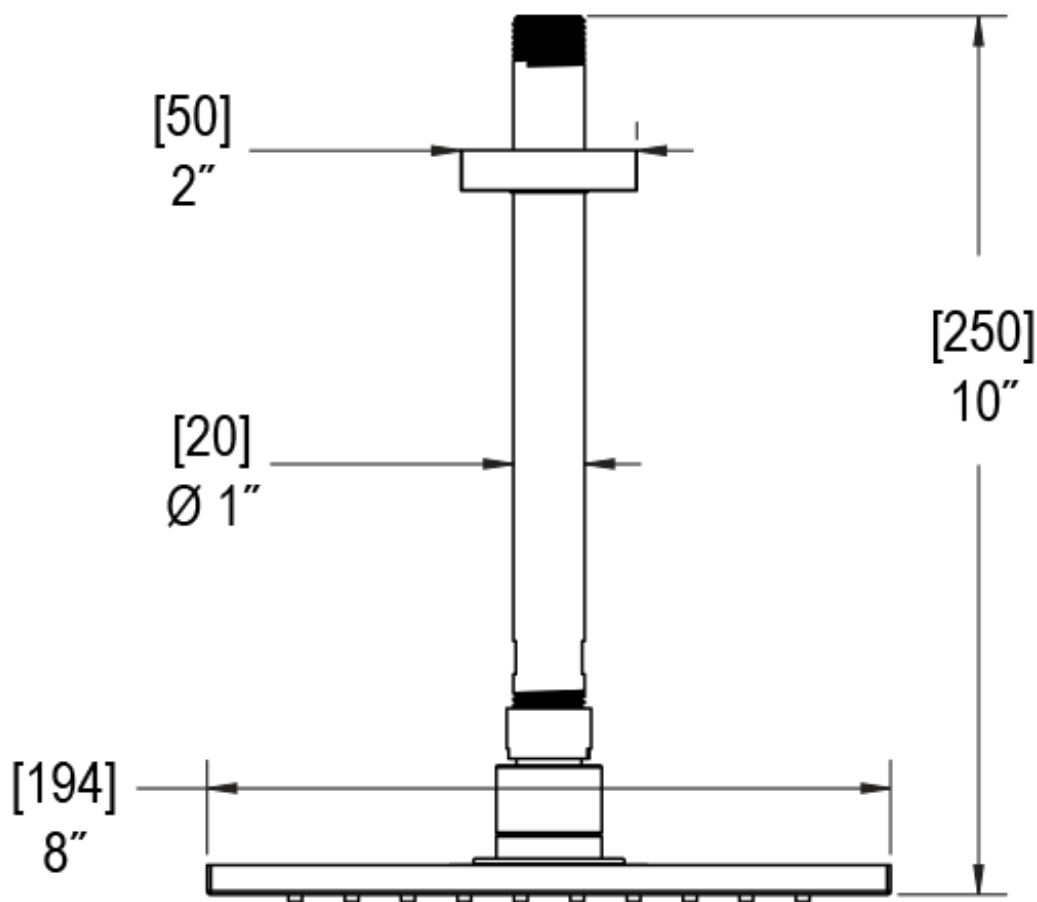

# 25MQLCHCH Specifications

THREE WAY DIVERTER WITH SHUT-OFFS IN BETWEEN FUNCTIONS TRIM ONLY

ADJUSTABLE SLIDE BAR WITH HAND HELD SHOWER ASSEMBLY

8" SHOWER HEAD WITH CEILING MOUNT 8" SHOWER ARM & FLANGE

INTEGRAL SUPPLY WITH 1/2" NPT X 1/2" NPSM X 3" NIPPLE

WALL MOUNT TUB SPOUT

TEMPERATURE CONTROL VALVE WITH STOPS TRIM ONLY