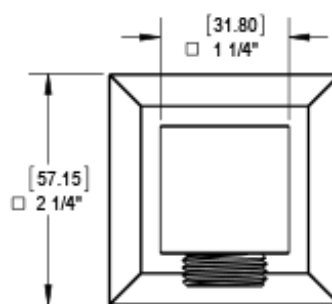

# 25MQLCHCH Specifications

THREE WAY DIVERTER WITH SHUT-OFFS IN BETWEEN FUNCTIONS TRIM ONLY

ADJUSTABLE SLIDE BAR WITH HAND HELD SHOWER ASSEMBLY

8" SHOWER HEAD WITH CEILING MOUNT 8" SHOWER ARM & FLANGE

INTEGRAL SUPPLY WITH 1/2" NPT X 1/2" NPSM X 3" NIPPLE

WALL MOUNT TUB SPOUT

TEMPERATURE CONTROL VALVE WITH STOPS TRIM ONLY