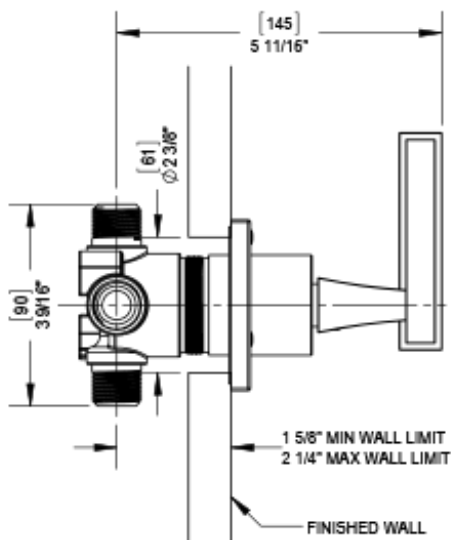

# 25MQLCHCH Specifications

THREE WAY DIVERTER WITH SHUT-OFFS IN BETWEEN FUNCTIONS TRIM ONLY

ADJUSTABLE SLIDE BAR WITH HAND HELD SHOWER ASSEMBLY

8" SHOWER HEAD WITH CEILING MOUNT 8" SHOWER ARM & FLANGE

INTEGRAL SUPPLY WITH 1/2" NPT X 1/2" NPSM X 3" NIPPLE

WALL MOUNT TUB SPOUT

TEMPERATURE CONTROL VALVE WITH STOPS TRIM ONLY