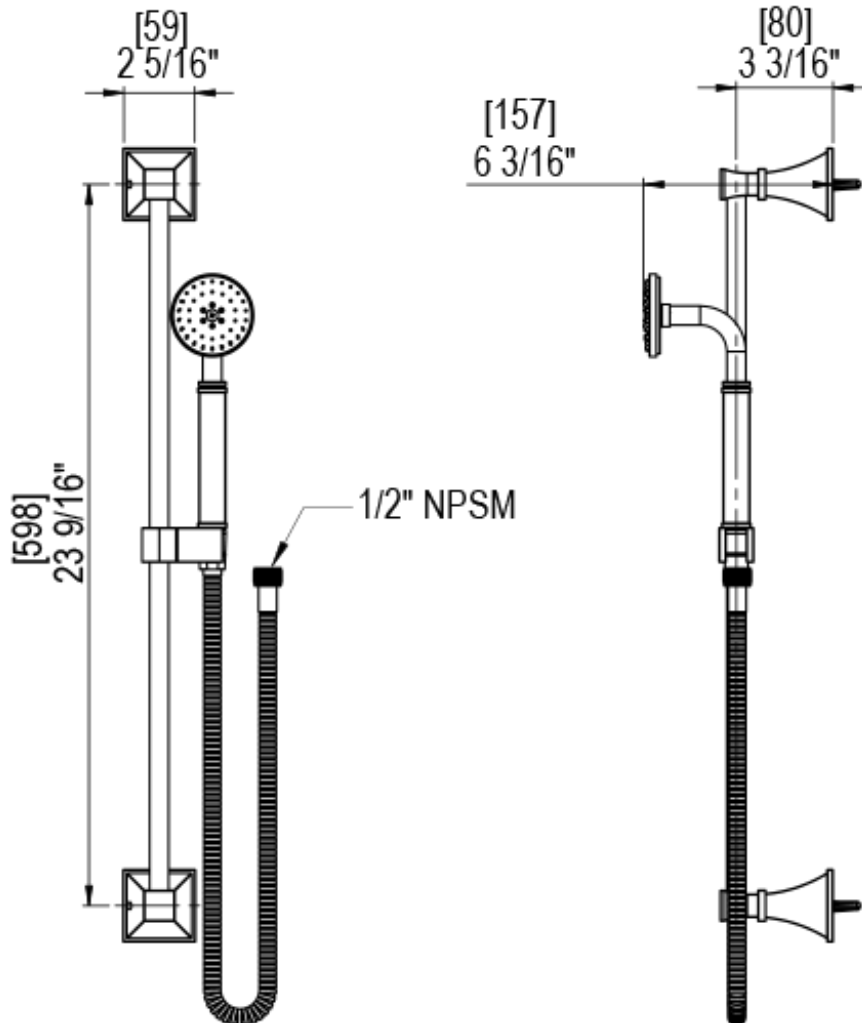

# 25MQLCHCH Specifications

THREE WAY DIVERTER WITH SHUT-OFFS IN BETWEEN FUNCTIONS TRIM ONLY

ADJUSTABLE SLIDE BAR WITH HAND HELD SHOWER ASSEMBLY

8" SHOWER HEAD WITH CEILING MOUNT 8" SHOWER ARM & FLANGE

INTEGRAL SUPPLY WITH 1/2" NPT X 1/2" NPSM X 3" NIPPLE

WALL MOUNT TUB SPOUT

TEMPERATURE CONTROL VALVE WITH STOPS TRIM ONLY