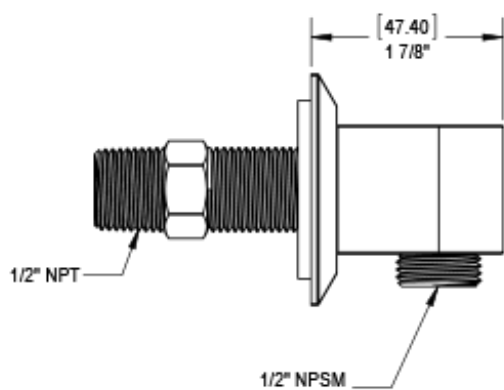

# 25MQLCHCH Specifications

THREE WAY DIVERTER WITH SHUT-OFFS IN BETWEEN FUNCTIONS TRIM ONLY

ADJUSTABLE SLIDE BAR WITH HAND HELD SHOWER ASSEMBLY

8" SHOWER HEAD WITH CEILING MOUNT 8" SHOWER ARM & FLANGE

INTEGRAL SUPPLY WITH 1/2" NPT X 1/2" NPSM X 3" NIPPLE

WALL MOUNT TUB SPOUT

TEMPERATURE CONTROL VALVE WITH STOPS TRIM ONLY