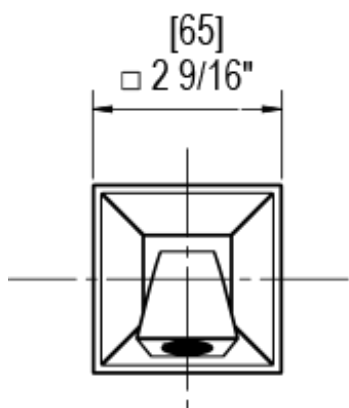

# 25MQLCHCH Specifications

THREE WAY DIVERTER WITH SHUT-OFFS IN BETWEEN FUNCTIONS TRIM ONLY

ADJUSTABLE SLIDE BAR WITH HAND HELD SHOWER ASSEMBLY

8" SHOWER HEAD WITH CEILING MOUNT 8" SHOWER ARM & FLANGE

INTEGRAL SUPPLY WITH 1/2" NPT X 1/2" NPSM X 3" NIPPLE

WALL MOUNT TUB SPOUT

TEMPERATURE CONTROL VALVE WITH STOPS TRIM ONLY