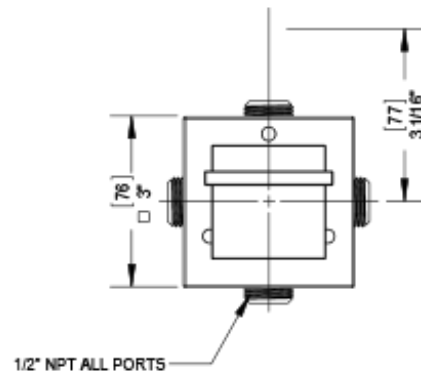

# 25MQLCHCH Specifications

THREE WAY DIVERTER WITH SHUT-OFFS IN BETWEEN FUNCTIONS TRIM ONLY

ADJUSTABLE SLIDE BAR WITH HAND HELD SHOWER ASSEMBLY

8" SHOWER HEAD WITH CEILING MOUNT 8" SHOWER ARM & FLANGE

INTEGRAL SUPPLY WITH 1/2" NPT X 1/2" NPSM X 3" NIPPLE

WALL MOUNT TUB SPOUT

TEMPERATURE CONTROL VALVE WITH STOPS TRIM ONLY