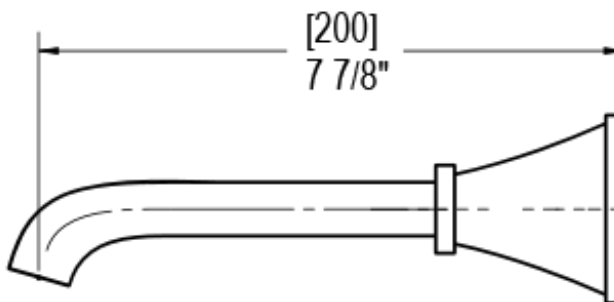

# 25MQLCHCH Specifications

THREE WAY DIVERTER WITH SHUT-OFFS IN BETWEEN FUNCTIONS TRIM ONLY

ADJUSTABLE SLIDE BAR WITH HAND HELD SHOWER ASSEMBLY

8" SHOWER HEAD WITH CEILING MOUNT 8" SHOWER ARM & FLANGE

INTEGRAL SUPPLY WITH 1/2" NPT X 1/2" NPSM X 3" NIPPLE

WALL MOUNT TUB SPOUT

TEMPERATURE CONTROL VALVE WITH STOPS TRIM ONLY