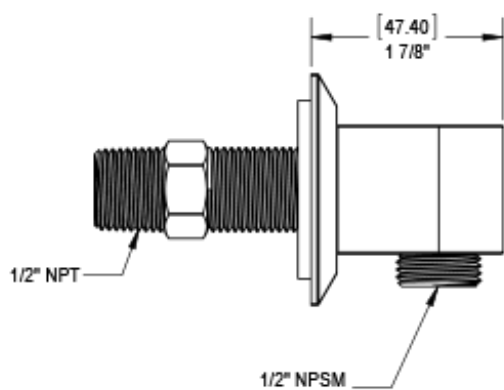

25MQ1CHCH Specifications

THREE WAY DIVERTER WITH SHUT-OFFS IN BETWEEN FUNCTIONS TRIM ONLY

ADJUSTABLE SLIDE BAR WITH HAND HELD SHOWER ASSEMBLY

8" SHOWER HEAD WITH CEILING MOUNT 8" SHOWER ARM & FLANGE

INTEGRAL SUPPLY WITH 1/2" NPT X 1/2" NPSM X 3" NIPPLE

WALL MOUNT TUB SPOUT

TEMPERATURE CONTROL VALVE WITH STOPS TRIM ONLY