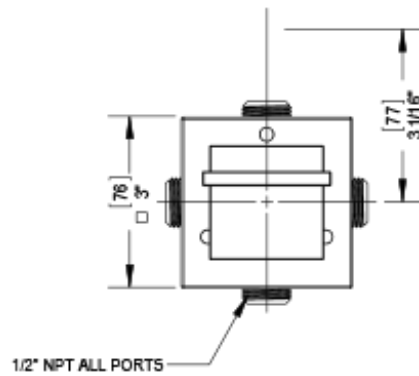

25MQ1CHCH Specifications

THREE WAY DIVERTER WITH SHUT-OFFS IN BETWEEN FUNCTIONS TRIM ONLY

ADJUSTABLE SLIDE BAR WITH HAND HELD SHOWER ASSEMBLY

8" SHOWER HEAD WITH CEILING MOUNT 8" SHOWER ARM & FLANGE

INTEGRAL SUPPLY WITH 1/2" NPT X 1/2" NPSM X 3" NIPPLE

WALL MOUNT TUB SPOUT

TEMPERATURE CONTROL VALVE WITH STOPS TRIM ONLY