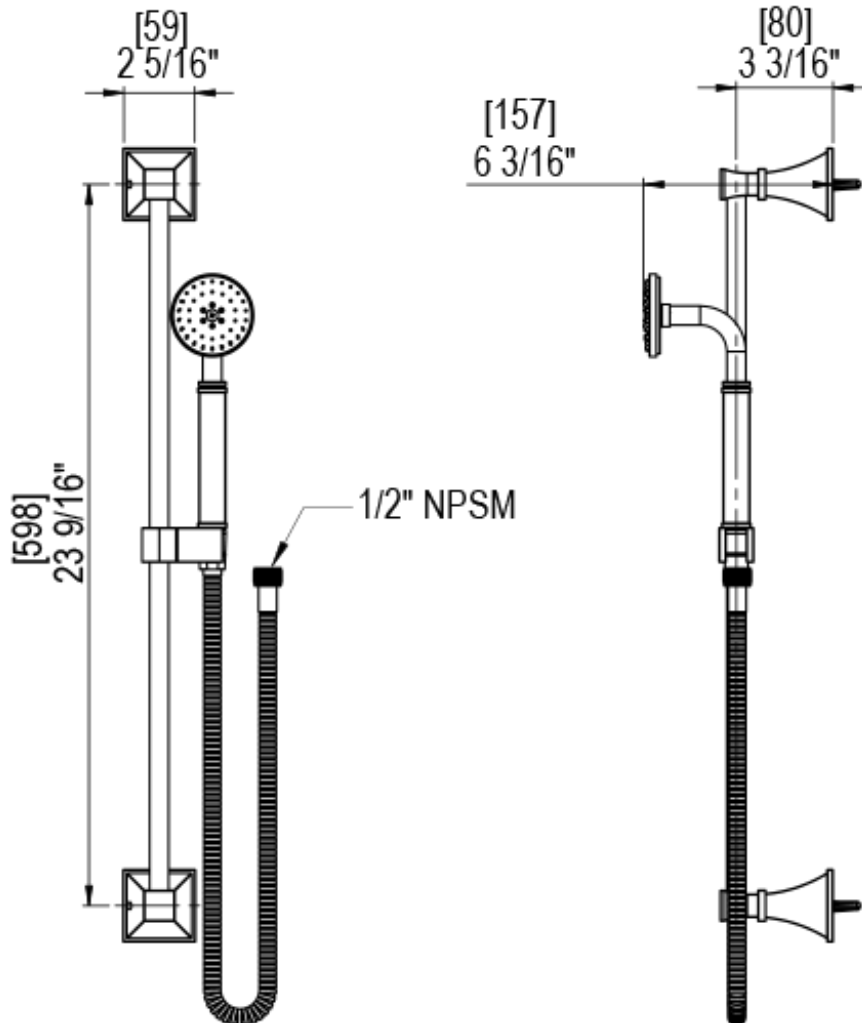

25MQ1CHCH Specifications

THREE WAY DIVERTER WITH SHUT-OFFS IN BETWEEN FUNCTIONS TRIM ONLY

ADJUSTABLE SLIDE BAR WITH HAND HELD SHOWER ASSEMBLY

8" SHOWER HEAD WITH CEILING MOUNT 8" SHOWER ARM & FLANGE

INTEGRAL SUPPLY WITH 1/2" NPT X 1/2" NPSM X 3" NIPPLE

WALL MOUNT TUB SPOUT

TEMPERATURE CONTROL VALVE WITH STOPS TRIM ONLY