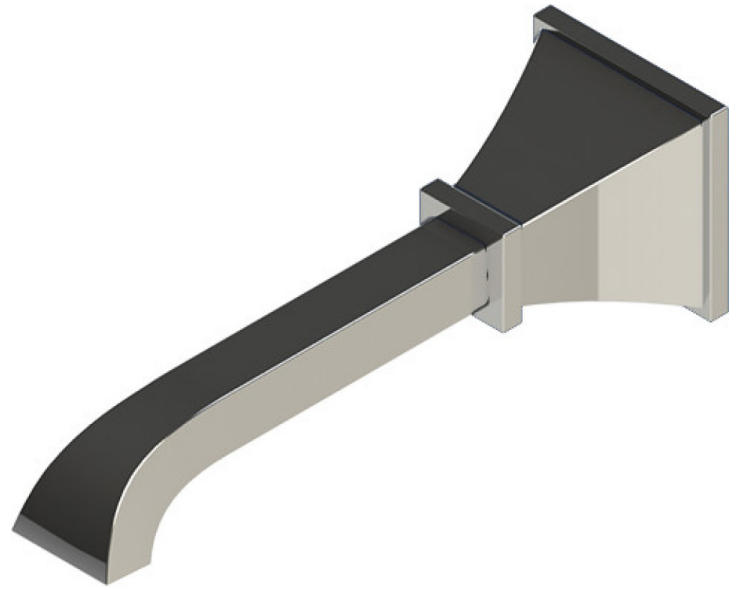

25MQ1CHCH Specifications

THREE WAY DIVERTER WITH SHUT-OFFS IN BETWEEN FUNCTIONS TRIM ONLY

ADJUSTABLE SLIDE BAR WITH HAND HELD SHOWER ASSEMBLY

8" SHOWER HEAD WITH CEILING MOUNT 8" SHOWER ARM & FLANGE

INTEGRAL SUPPLY WITH 1/2" NPT X 1/2" NPSM X 3" NIPPLE

WALL MOUNT TUB SPOUT

TEMPERATURE CONTROL VALVE WITH STOPS TRIM ONLY