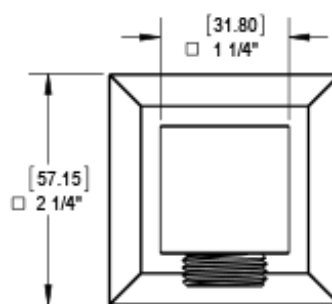

25MQ1CHCH Specifications

THREE WAY DIVERTER WITH SHUT-OFFS IN BETWEEN FUNCTIONS TRIM ONLY

ADJUSTABLE SLIDE BAR WITH HAND HELD SHOWER ASSEMBLY

8" SHOWER HEAD WITH CEILING MOUNT 8" SHOWER ARM & FLANGE

INTEGRAL SUPPLY WITH 1/2" NPT X 1/2" NPSM X 3" NIPPLE

WALL MOUNT TUB SPOUT

TEMPERATURE CONTROL VALVE WITH STOPS TRIM ONLY