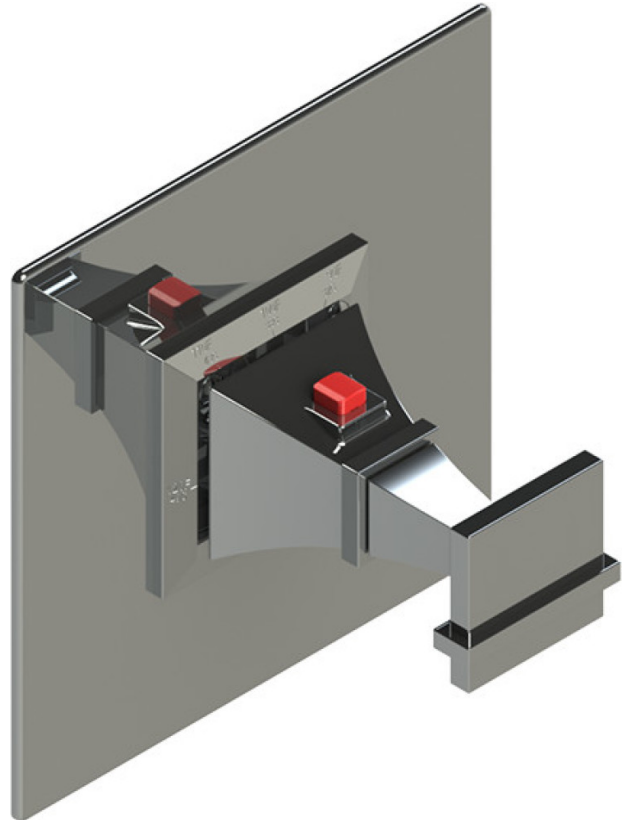

25MQ1CHCH Specifications

THREE WAY DIVERTER WITH SHUT-OFFS IN BETWEEN FUNCTIONS TRIM ONLY

ADJUSTABLE SLIDE BAR WITH HAND HELD SHOWER ASSEMBLY

8" SHOWER HEAD WITH CEILING MOUNT 8" SHOWER ARM & FLANGE

INTEGRAL SUPPLY WITH 1/2" NPT X 1/2" NPSM X 3" NIPPLE

WALL MOUNT TUB SPOUT

TEMPERATURE CONTROL VALVE WITH STOPS TRIM ONLY