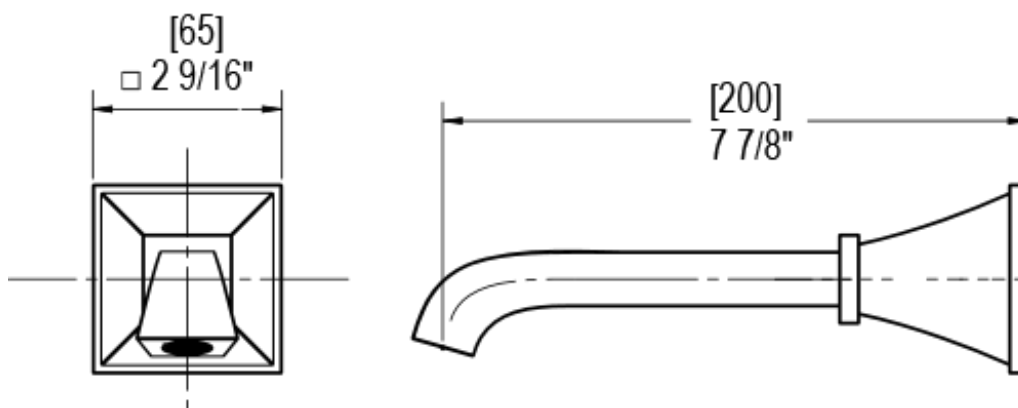

25MQ1CHCH Specifications

THREE WAY DIVERTER WITH SHUT-OFFS IN BETWEEN FUNCTIONS TRIM ONLY

ADJUSTABLE SLIDE BAR WITH HAND HELD SHOWER ASSEMBLY

8" SHOWER HEAD WITH CEILING MOUNT 8" SHOWER ARM & FLANGE

INTEGRAL SUPPLY WITH 1/2" NPT X 1/2" NPSM X 3" NIPPLE

WALL MOUNT TUB SPOUT

TEMPERATURE CONTROL VALVE WITH STOPS TRIM ONLY