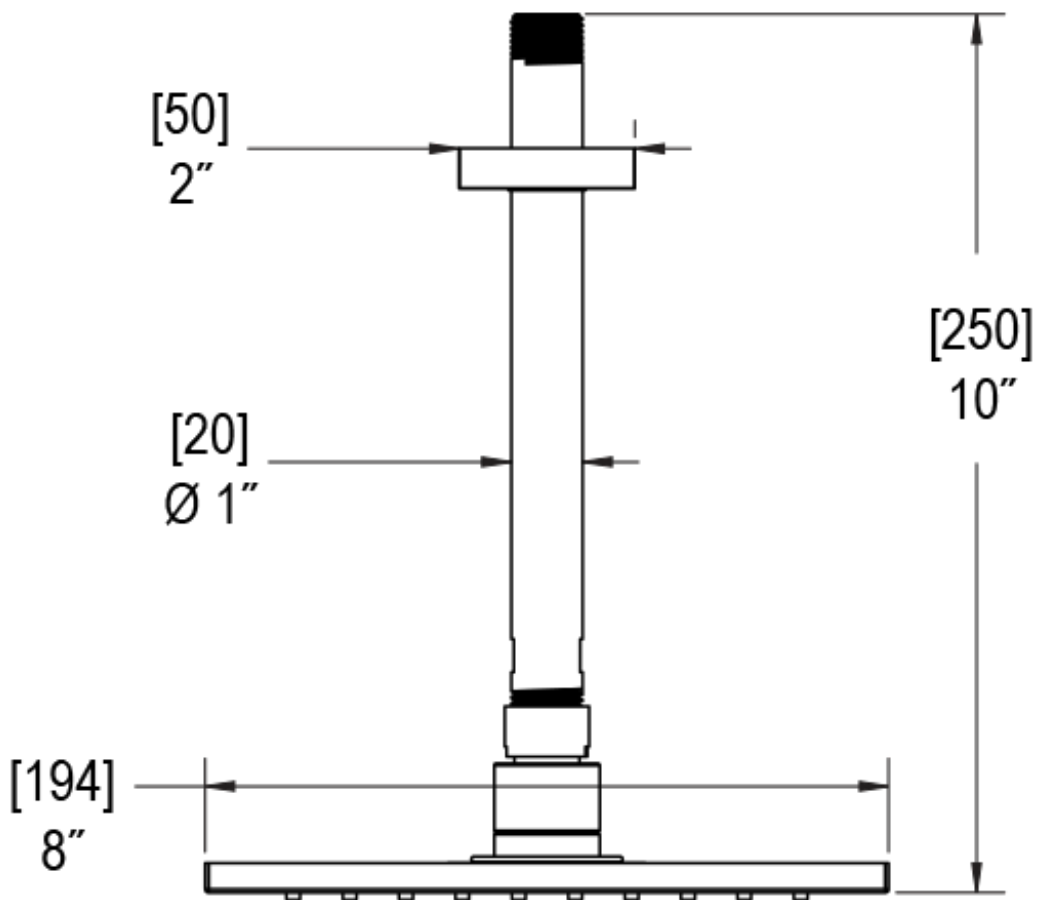

25MQ1CHCH Specifications

THREE WAY DIVERTER WITH SHUT-OFFS IN BETWEEN FUNCTIONS TRIM ONLY

ADJUSTABLE SLIDE BAR WITH HAND HELD SHOWER ASSEMBLY

8" SHOWER HEAD WITH CEILING MOUNT 8" SHOWER ARM & FLANGE

INTEGRAL SUPPLY WITH 1/2" NPT X 1/2" NPSM X 3" NIPPLE

WALL MOUNT TUB SPOUT

TEMPERATURE CONTROL VALVE WITH STOPS TRIM ONLY