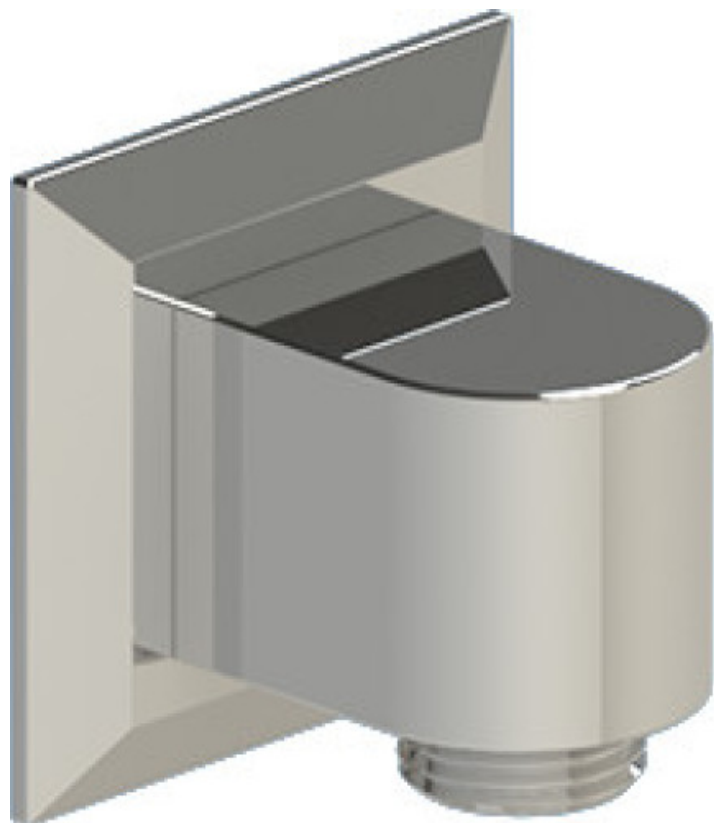

25MQ1CHCH Specifications

THREE WAY DIVERTER WITH SHUT-OFFS IN BETWEEN FUNCTIONS TRIM ONLY

ADJUSTABLE SLIDE BAR WITH HAND HELD SHOWER ASSEMBLY

8" SHOWER HEAD WITH CEILING MOUNT 8" SHOWER ARM & FLANGE

INTEGRAL SUPPLY WITH 1/2" NPT X 1/2" NPSM X 3" NIPPLE

WALL MOUNT TUB SPOUT

TEMPERATURE CONTROL VALVE WITH STOPS TRIM ONLY