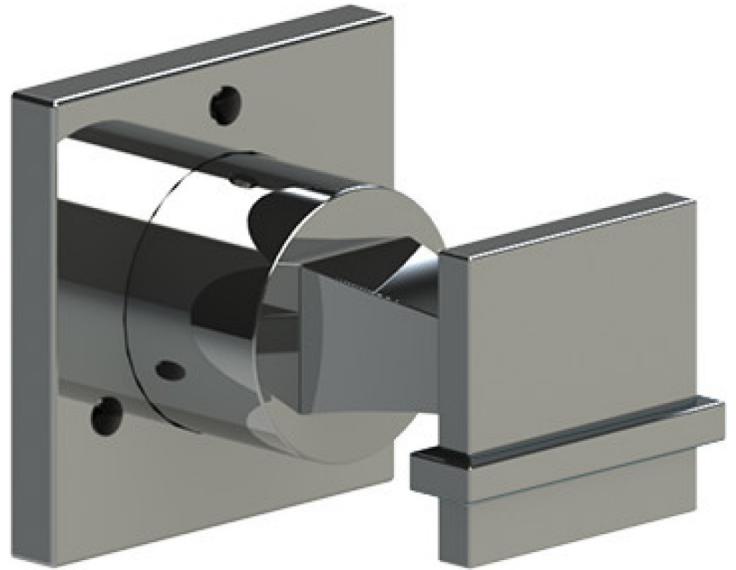

25MQ1CHCH Specifications

THREE WAY DIVERTER WITH SHUT-OFFS IN BETWEEN FUNCTIONS TRIM ONLY

ADJUSTABLE SLIDE BAR WITH HAND HELD SHOWER ASSEMBLY

8" SHOWER HEAD WITH CEILING MOUNT 8" SHOWER ARM & FLANGE

INTEGRAL SUPPLY WITH 1/2" NPT X 1/2" NPSM X 3" NIPPLE

WALL MOUNT TUB SPOUT

TEMPERATURE CONTROL VALVE WITH STOPS TRIM ONLY