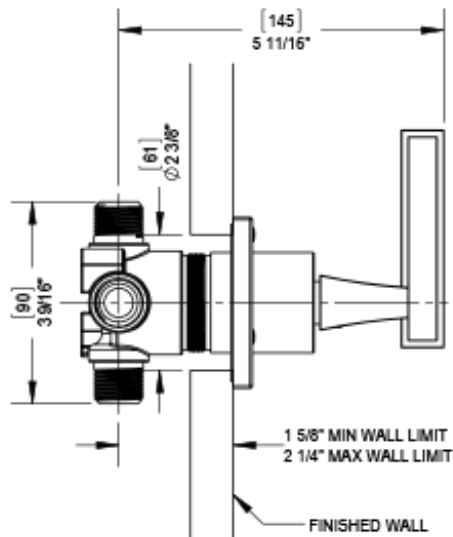

25MQ1CHCH Specifications

THREE WAY DIVERTER WITH SHUT-OFFS IN BETWEEN FUNCTIONS TRIM ONLY

ADJUSTABLE SLIDE BAR WITH HAND HELD SHOWER ASSEMBLY

8" SHOWER HEAD WITH CEILING MOUNT 8" SHOWER ARM & FLANGE

INTEGRAL SUPPLY WITH 1/2" NPT X 1/2" NPSM X 3" NIPPLE

WALL MOUNT TUB SPOUT

TEMPERATURE CONTROL VALVE WITH STOPS TRIM ONLY