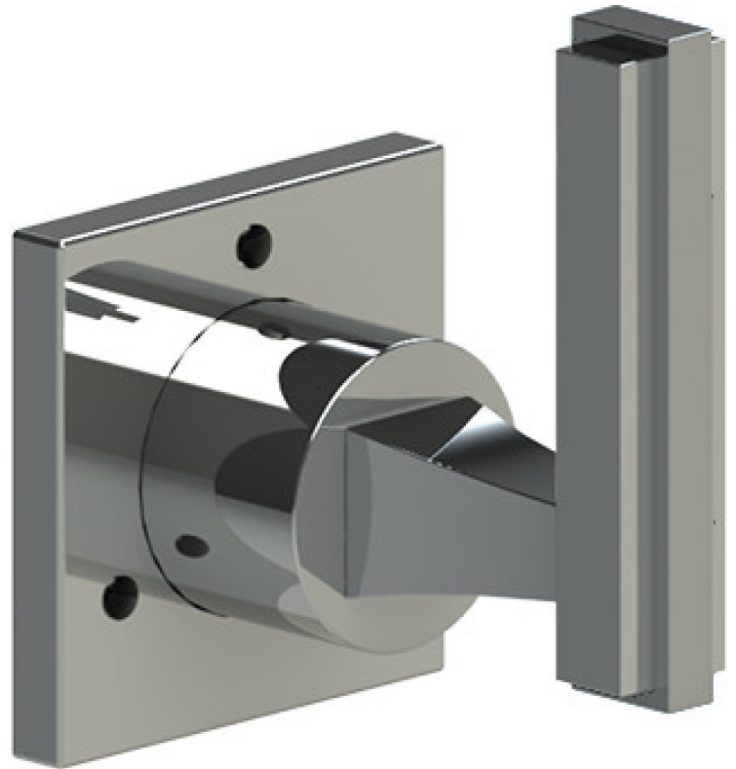

24MQLCHCH

Specifications

THREE WAY DIVERTER WITH SHUT-OFFS IN BETWEEN FUNCTIONS TRIM ONLY

ADJUSTABLE SLIDE BAR WITH HAND HELD SHOWER ASSEMBLY

INTEGRAL SUPPLY WITH 1/2" NPT X 1/2" NPSM X 3" NIPPLE

8" SHOWER HEAD WITH WALL MOUNT 12" SHOWER ARM & FLANGE

WALL MOUNT TUB SPOUT

TEMPERATURE CONTROL VALVE WITH STOPS TRIM ONLY