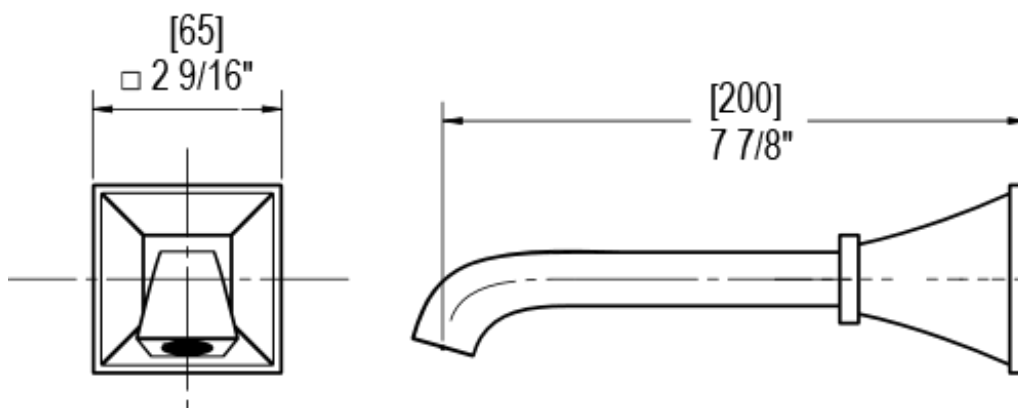

24MQLCHCH

Specifications

THREE WAY DIVERTER WITH SHUT-OFFS IN BETWEEN FUNCTIONS TRIM ONLY

ADJUSTABLE SLIDE BAR WITH HAND HELD SHOWER ASSEMBLY

INTEGRAL SUPPLY WITH 1/2" NPT X 1/2" NPSM X 3" NIPPLE

8" SHOWER HEAD WITH WALL MOUNT 12" SHOWER ARM & FLANGE

WALL MOUNT TUB SPOUT

TEMPERATURE CONTROL VALVE WITH STOPS TRIM ONLY