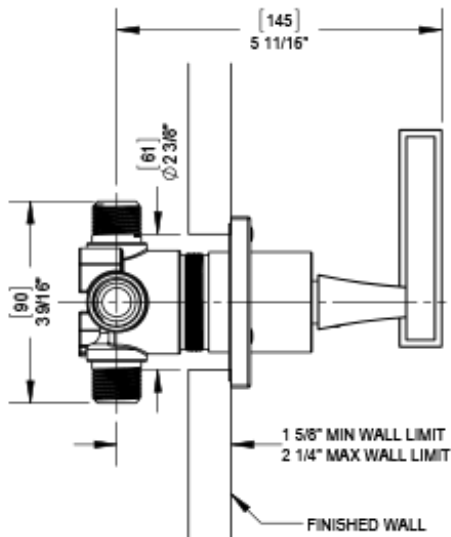

24MQLCHCH

Specifications

THREE WAY DIVERTER WITH SHUT-OFFS IN BETWEEN FUNCTIONS TRIM ONLY

ADJUSTABLE SLIDE BAR WITH HAND HELD SHOWER ASSEMBLY

INTEGRAL SUPPLY WITH 1/2" NPT X 1/2" NPSM X 3" NIPPLE

8" SHOWER HEAD WITH WALL MOUNT 12" SHOWER ARM & FLANGE

WALL MOUNT TUB SPOUT

TEMPERATURE CONTROL VALVE WITH STOPS TRIM ONLY