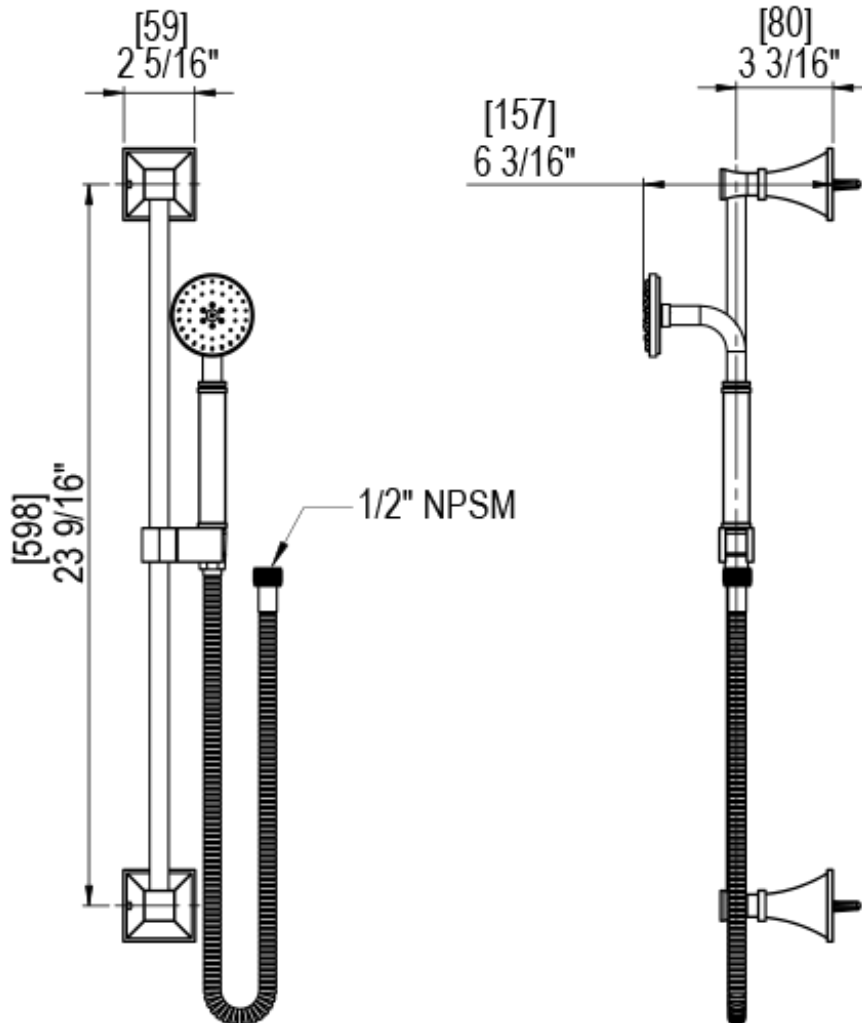

24MQLCHCH

Specifications

THREE WAY DIVERTER WITH SHUT-OFFS IN BETWEEN FUNCTIONS TRIM ONLY

ADJUSTABLE SLIDE BAR WITH HAND HELD SHOWER ASSEMBLY

INTEGRAL SUPPLY WITH 1/2" NPT X 1/2" NPSM X 3" NIPPLE

8" SHOWER HEAD WITH WALL MOUNT 12" SHOWER ARM & FLANGE

WALL MOUNT TUB SPOUT

TEMPERATURE CONTROL VALVE WITH STOPS TRIM ONLY