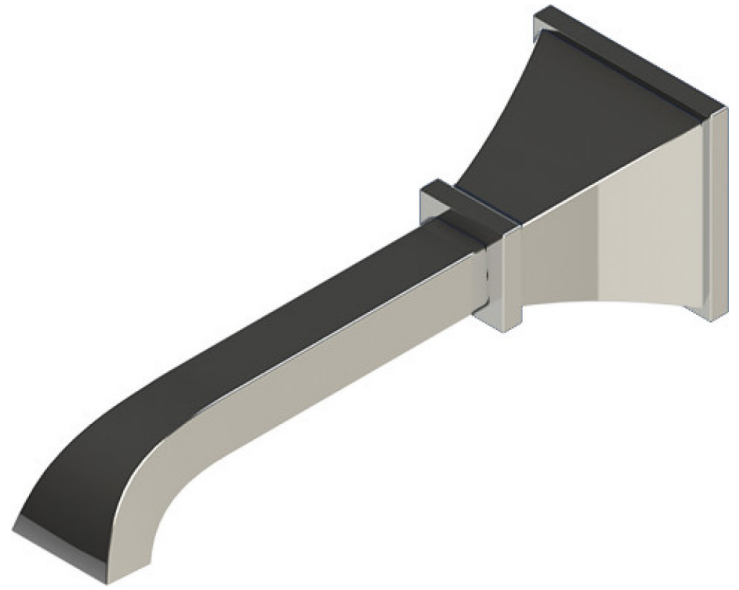

24MQLCHCH

Specifications

THREE WAY DIVERTER WITH SHUT-OFFS IN BETWEEN FUNCTIONS TRIM ONLY

ADJUSTABLE SLIDE BAR WITH HAND HELD SHOWER ASSEMBLY

INTEGRAL SUPPLY WITH 1/2" NPT X 1/2" NPSM X 3" NIPPLE

8" SHOWER HEAD WITH WALL MOUNT 12" SHOWER ARM & FLANGE

WALL MOUNT TUB SPOUT

TEMPERATURE CONTROL VALVE WITH STOPS TRIM ONLY