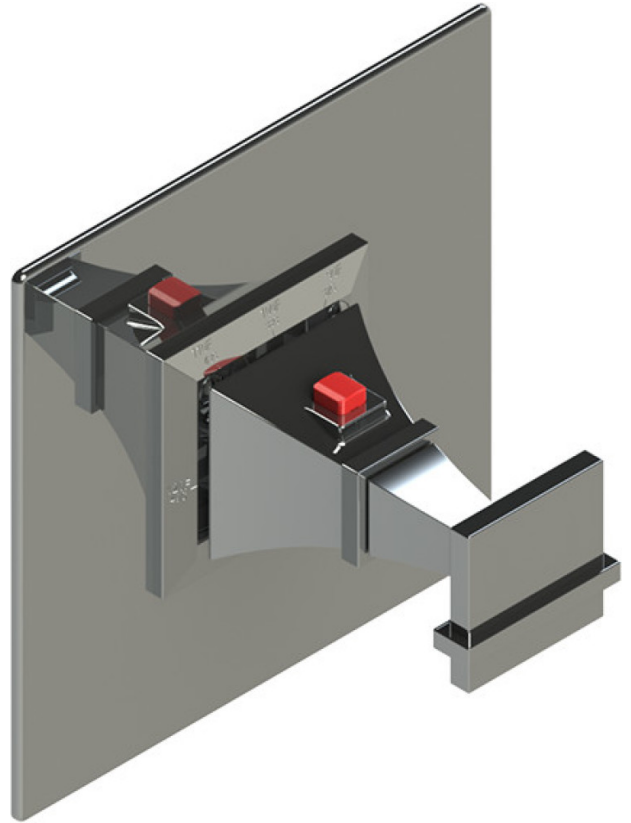

24MQLCHCH

Specifications

THREE WAY DIVERTER WITH SHUT-OFFS IN BETWEEN FUNCTIONS TRIM ONLY

ADJUSTABLE SLIDE BAR WITH HAND HELD SHOWER ASSEMBLY

INTEGRAL SUPPLY WITH 1/2" NPT X 1/2" NPSM X 3" NIPPLE

8" SHOWER HEAD WITH WALL MOUNT 12" SHOWER ARM & FLANGE

WALL MOUNT TUB SPOUT

TEMPERATURE CONTROL VALVE WITH STOPS TRIM ONLY