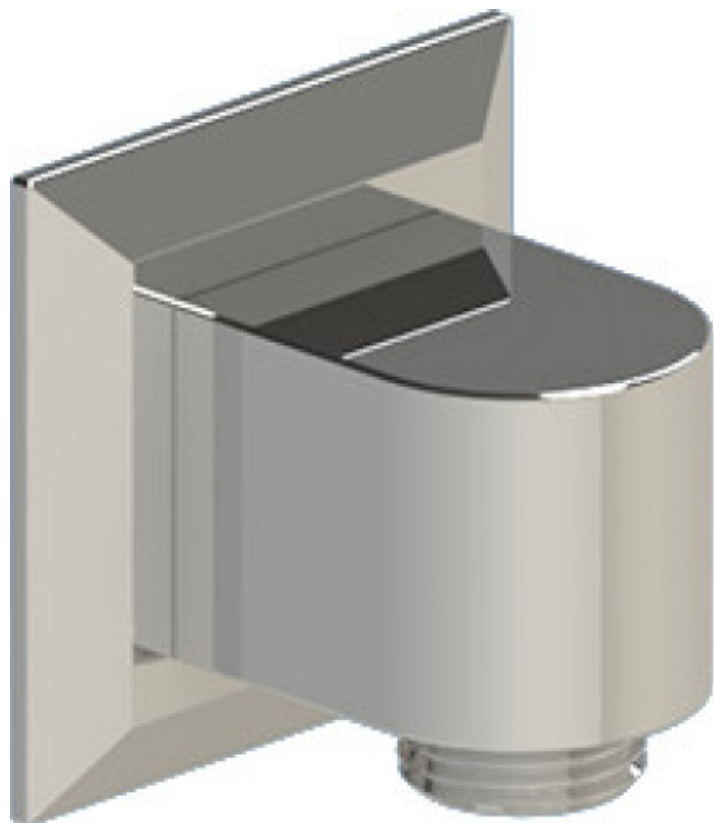

24MQLCHCH

Specifications

THREE WAY DIVERTER WITH SHUT-OFFS IN BETWEEN FUNCTIONS TRIM ONLY

ADJUSTABLE SLIDE BAR WITH HAND HELD SHOWER ASSEMBLY

INTEGRAL SUPPLY WITH 1/2" NPT X 1/2" NPSM X 3" NIPPLE

8" SHOWER HEAD WITH WALL MOUNT 12" SHOWER ARM & FLANGE

WALL MOUNT TUB SPOUT

TEMPERATURE CONTROL VALVE WITH STOPS TRIM ONLY