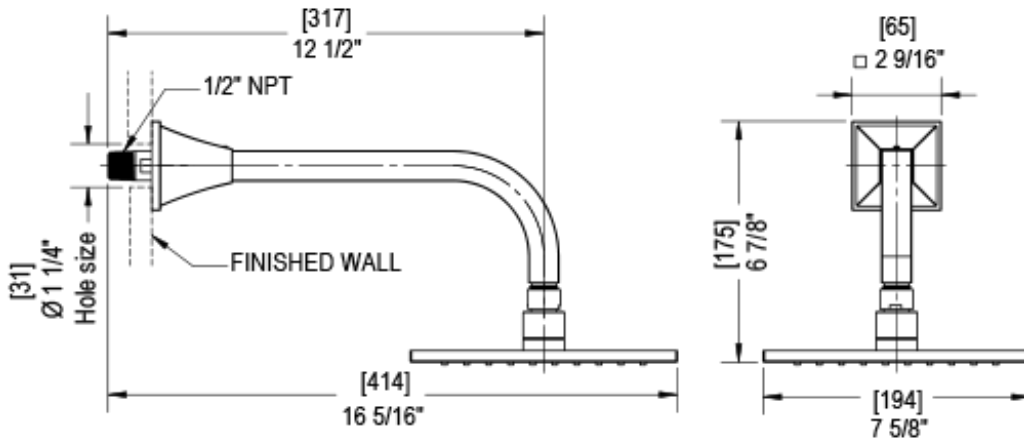

24MQLCHCH

Specifications

THREE WAY DIVERTER WITH SHUT-OFFS IN BETWEEN FUNCTIONS TRIM ONLY

ADJUSTABLE SLIDE BAR WITH HAND HELD SHOWER ASSEMBLY

INTEGRAL SUPPLY WITH 1/2" NPT X 1/2" NPSM X 3" NIPPLE

8" SHOWER HEAD WITH WALL MOUNT 12" SHOWER ARM & FLANGE

WALL MOUNT TUB SPOUT

TEMPERATURE CONTROL VALVE WITH STOPS TRIM ONLY