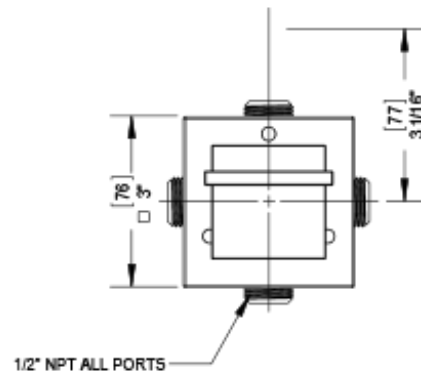

24MQLCHCH

Specifications

THREE WAY DIVERTER WITH SHUT-OFFS IN BETWEEN FUNCTIONS TRIM ONLY

ADJUSTABLE SLIDE BAR WITH HAND HELD SHOWER ASSEMBLY

INTEGRAL SUPPLY WITH 1/2" NPT X 1/2" NPSM X 3" NIPPLE

8" SHOWER HEAD WITH WALL MOUNT 12" SHOWER ARM & FLANGE

WALL MOUNT TUB SPOUT

TEMPERATURE CONTROL VALVE WITH STOPS TRIM ONLY