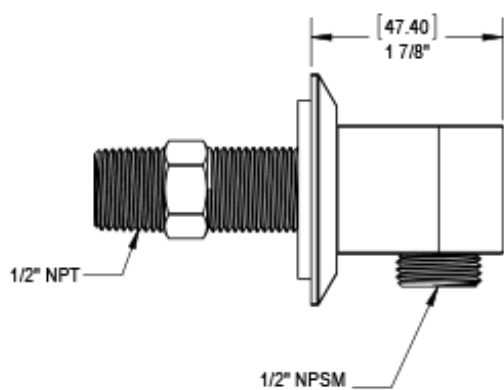

24MQLCHCH

Specifications

THREE WAY DIVERTER WITH SHUT-OFFS IN BETWEEN FUNCTIONS TRIM ONLY

ADJUSTABLE SLIDE BAR WITH HAND HELD SHOWER ASSEMBLY

INTEGRAL SUPPLY WITH 1/2" NPT X 1/2" NPSM X 3" NIPPLE

8" SHOWER HEAD WITH WALL MOUNT 12" SHOWER ARM & FLANGE

WALL MOUNT TUB SPOUT

TEMPERATURE CONTROL VALVE WITH STOPS TRIM ONLY