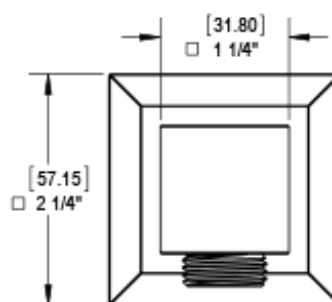

24MQLCHCH

Specifications

THREE WAY DIVERTER WITH SHUT-OFFS IN BETWEEN FUNCTIONS TRIM ONLY

ADJUSTABLE SLIDE BAR WITH HAND HELD SHOWER ASSEMBLY

INTEGRAL SUPPLY WITH 1/2" NPT X 1/2" NPSM X 3" NIPPLE

8" SHOWER HEAD WITH WALL MOUNT 12" SHOWER ARM & FLANGE

WALL MOUNT TUB SPOUT

TEMPERATURE CONTROL VALVE WITH STOPS TRIM ONLY