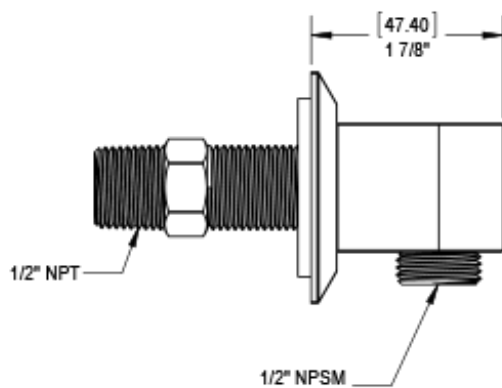

24MQ1CHCH

Specifications

THREE WAY DIVERTER WITH SHUT-OFFS IN BETWEEN FUNCTIONS TRIM ONLY

ADJUSTABLE SLIDE BAR WITH HAND HELD SHOWER ASSEMBLY

INTEGRAL SUPPLY WITH 1/2" NPT X 1/2" NPSM X 3" NIPPLE

8" SHOWER HEAD WITH WALL MOUNT 12" SHOWER ARM & FLANGE

WALL MOUNT TUB SPOUT

TEMPERATURE CONTROL VALVE WITH STOPS TRIM ONLY