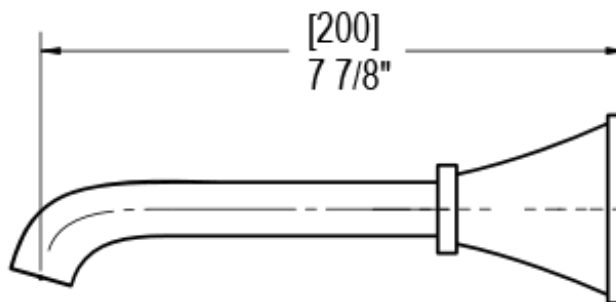

24MQ1CHCH

Specifications

THREE WAY DIVERTER WITH SHUT-OFFS IN BETWEEN FUNCTIONS TRIM ONLY

ADJUSTABLE SLIDE BAR WITH HAND HELD SHOWER ASSEMBLY

INTEGRAL SUPPLY WITH 1/2" NPT X 1/2" NPSM X 3" NIPPLE

8" SHOWER HEAD WITH WALL MOUNT 12" SHOWER ARM & FLANGE

WALL MOUNT TUB SPOUT

TEMPERATURE CONTROL VALVE WITH STOPS TRIM ONLY