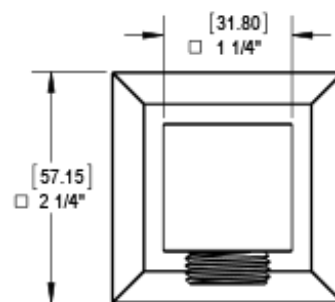

24MQ1CHCH

Specifications

THREE WAY DIVERTER WITH SHUT-OFFS IN BETWEEN FUNCTIONS TRIM ONLY

ADJUSTABLE SLIDE BAR WITH HAND HELD SHOWER ASSEMBLY

INTEGRAL SUPPLY WITH 1/2" NPT X 1/2" NPSM X 3" NIPPLE

8" SHOWER HEAD WITH WALL MOUNT 12" SHOWER ARM & FLANGE

WALL MOUNT TUB SPOUT

TEMPERATURE CONTROL VALVE WITH STOPS TRIM ONLY