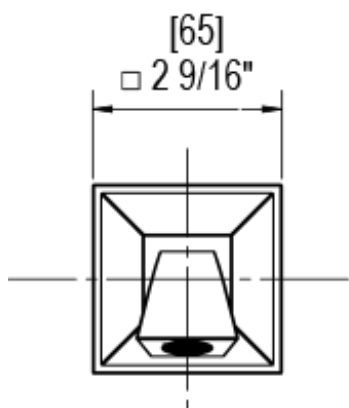

24MQ1CHCH

Specifications

THREE WAY DIVERTER WITH SHUT-OFFS IN BETWEEN FUNCTIONS TRIM ONLY

ADJUSTABLE SLIDE BAR WITH HAND HELD SHOWER ASSEMBLY

INTEGRAL SUPPLY WITH 1/2" NPT X 1/2" NPSM X 3" NIPPLE

8" SHOWER HEAD WITH WALL MOUNT 12" SHOWER ARM & FLANGE

WALL MOUNT TUB SPOUT

TEMPERATURE CONTROL VALVE WITH STOPS TRIM ONLY