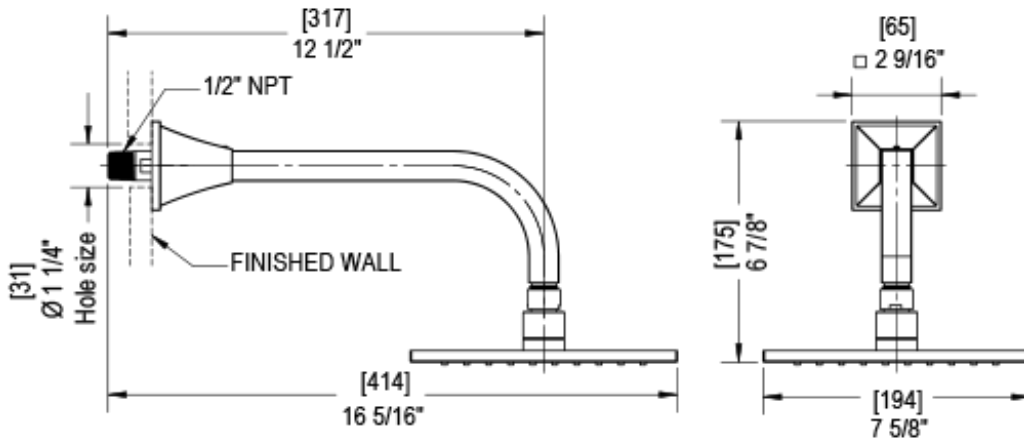

24MQ1CHCH

Specifications

THREE WAY DIVERTER WITH SHUT-OFFS IN BETWEEN FUNCTIONS TRIM ONLY

ADJUSTABLE SLIDE BAR WITH HAND HELD SHOWER ASSEMBLY

INTEGRAL SUPPLY WITH 1/2" NPT X 1/2" NPSM X 3" NIPPLE

8" SHOWER HEAD WITH WALL MOUNT 12" SHOWER ARM & FLANGE

WALL MOUNT TUB SPOUT

TEMPERATURE CONTROL VALVE WITH STOPS TRIM ONLY