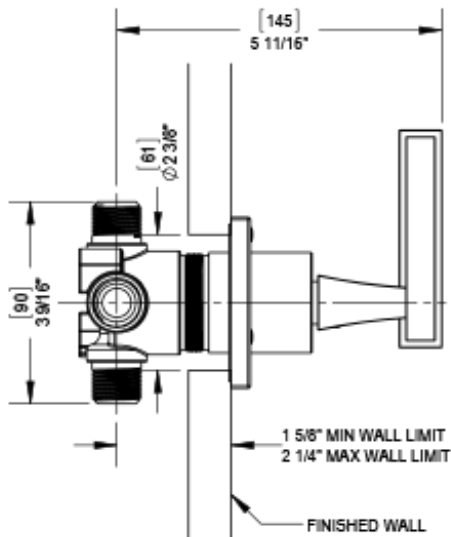

24MQ1CHCH

Specifications

THREE WAY DIVERTER WITH SHUT-OFFS IN BETWEEN FUNCTIONS TRIM ONLY

ADJUSTABLE SLIDE BAR WITH HAND HELD SHOWER ASSEMBLY

INTEGRAL SUPPLY WITH 1/2" NPT X 1/2" NPSM X 3" NIPPLE

8" SHOWER HEAD WITH WALL MOUNT 12" SHOWER ARM & FLANGE

WALL MOUNT TUB SPOUT

TEMPERATURE CONTROL VALVE WITH STOPS TRIM ONLY