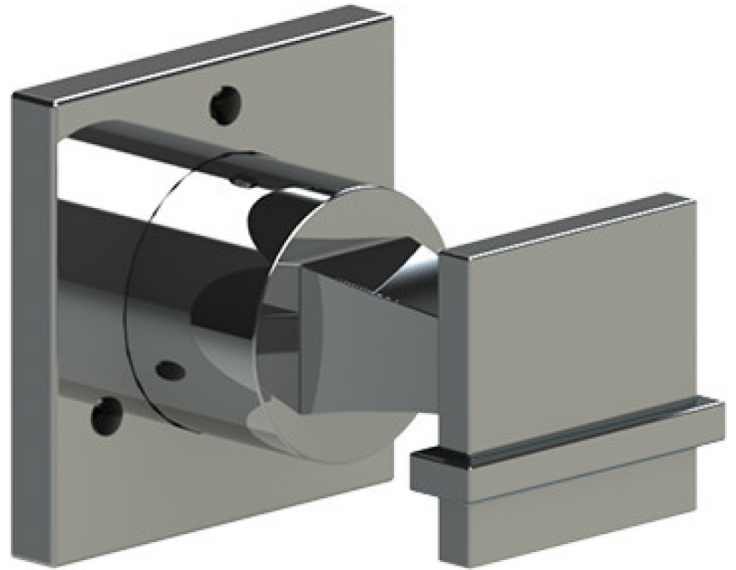

24MQ1CHCH

Specifications

THREE WAY DIVERTER WITH SHUT-OFFS IN BETWEEN FUNCTIONS TRIM ONLY

ADJUSTABLE SLIDE BAR WITH HAND HELD SHOWER ASSEMBLY

INTEGRAL SUPPLY WITH 1/2" NPT X 1/2" NPSM X 3" NIPPLE

8" SHOWER HEAD WITH WALL MOUNT 12" SHOWER ARM & FLANGE

WALL MOUNT TUB SPOUT

TEMPERATURE CONTROL VALVE WITH STOPS TRIM ONLY