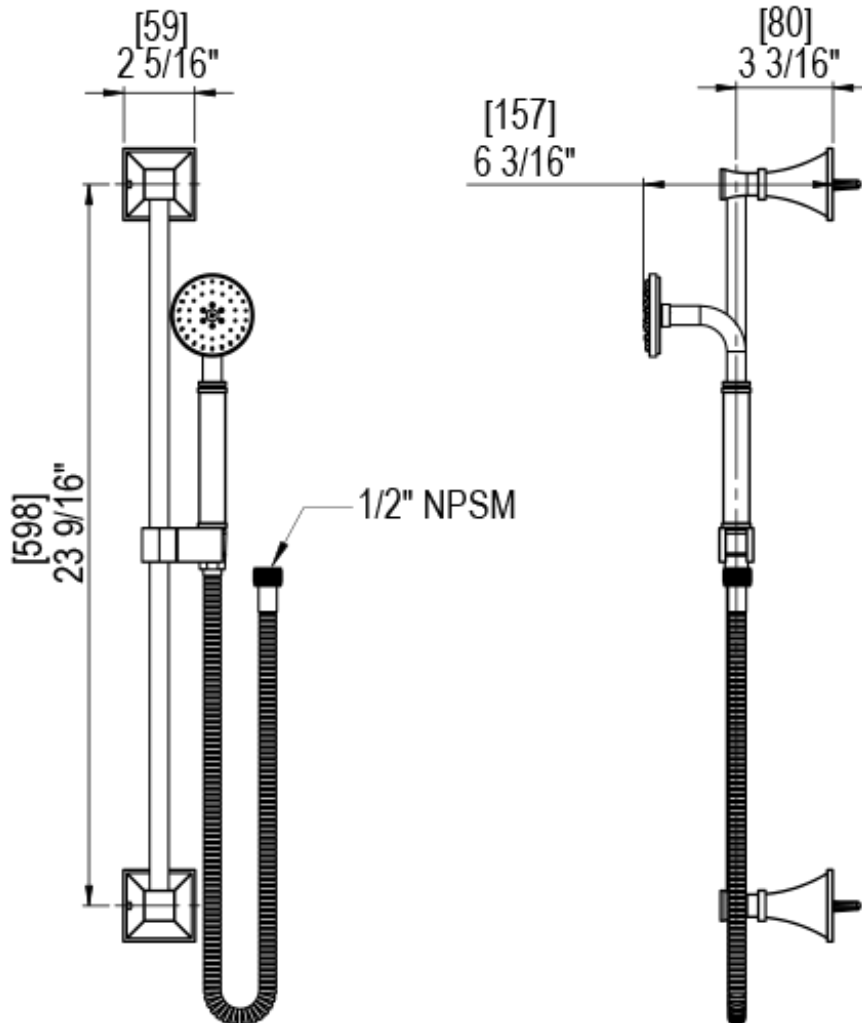

24MQ1CHCH

Specifications

THREE WAY DIVERTER WITH SHUT-OFFS IN BETWEEN FUNCTIONS TRIM ONLY

ADJUSTABLE SLIDE BAR WITH HAND HELD SHOWER ASSEMBLY

INTEGRAL SUPPLY WITH 1/2" NPT X 1/2" NPSM X 3" NIPPLE

8" SHOWER HEAD WITH WALL MOUNT 12" SHOWER ARM & FLANGE

WALL MOUNT TUB SPOUT

TEMPERATURE CONTROL VALVE WITH STOPS TRIM ONLY