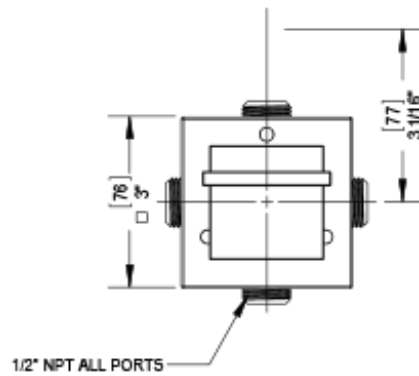

24MQ1CHCH

Specifications

THREE WAY DIVERTER WITH SHUT-OFFS IN BETWEEN FUNCTIONS TRIM ONLY

ADJUSTABLE SLIDE BAR WITH HAND HELD SHOWER ASSEMBLY

INTEGRAL SUPPLY WITH 1/2" NPT X 1/2" NPSM X 3" NIPPLE

8" SHOWER HEAD WITH WALL MOUNT 12" SHOWER ARM & FLANGE

WALL MOUNT TUB SPOUT

TEMPERATURE CONTROL VALVE WITH STOPS TRIM ONLY