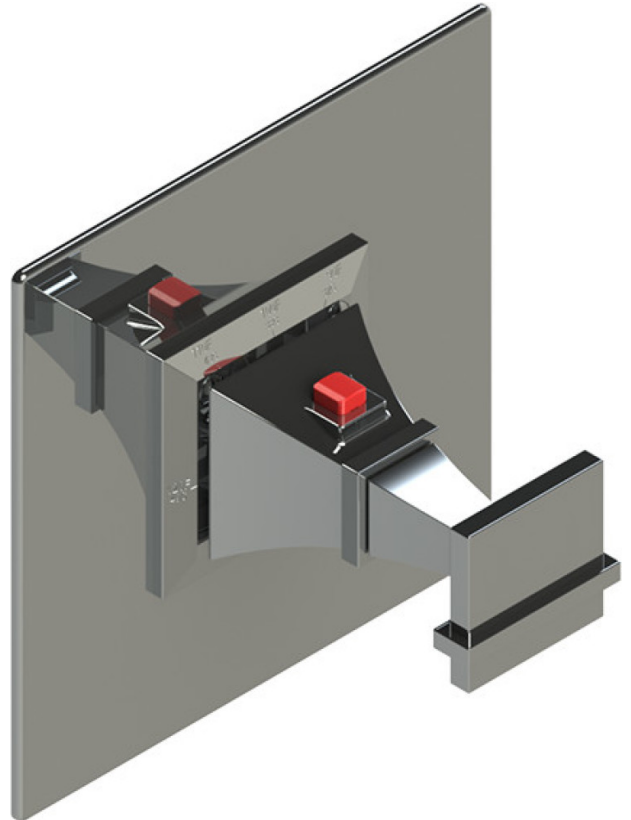

24MQ1CHCH

Specifications

THREE WAY DIVERTER WITH SHUT-OFFS IN BETWEEN FUNCTIONS TRIM ONLY

ADJUSTABLE SLIDE BAR WITH HAND HELD SHOWER ASSEMBLY

INTEGRAL SUPPLY WITH 1/2" NPT X 1/2" NPSM X 3" NIPPLE

8" SHOWER HEAD WITH WALL MOUNT 12" SHOWER ARM & FLANGE

WALL MOUNT TUB SPOUT

TEMPERATURE CONTROL VALVE WITH STOPS TRIM ONLY