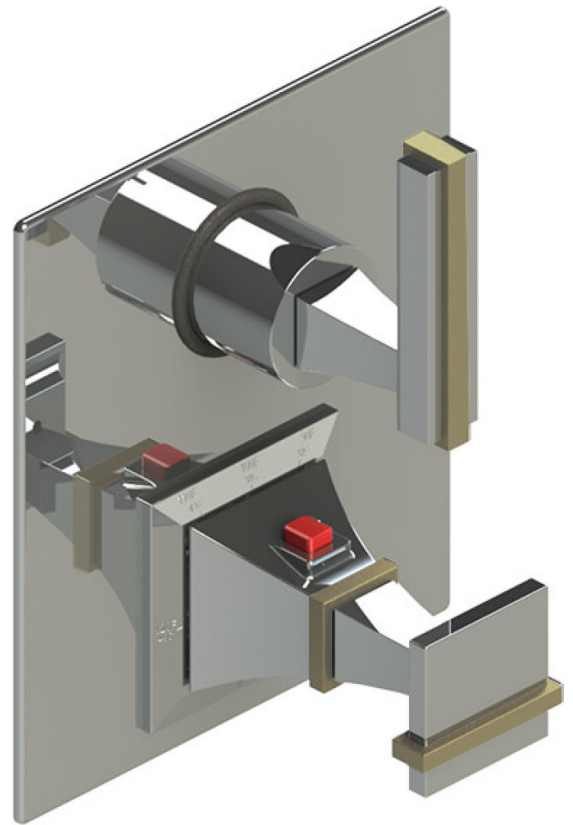

22MQLCHABM Specifications

TEMPERATURE CONTROL VALVE WITH STOPS & TWO WAY DIVERTER WITH SHUT-OFF TRIM ONLY

ADJUSTABLE SLIDE BAR WITH HAND HELD SHOWER ASSEMBLY

8" SHOWER HEAD WITH CEILING MOUNT 8" SHOWER ARM & FLANGE

INTEGRAL SUPPLY WITH 1/2" NPT X 1/2" NPSM X 3" NIPPLE