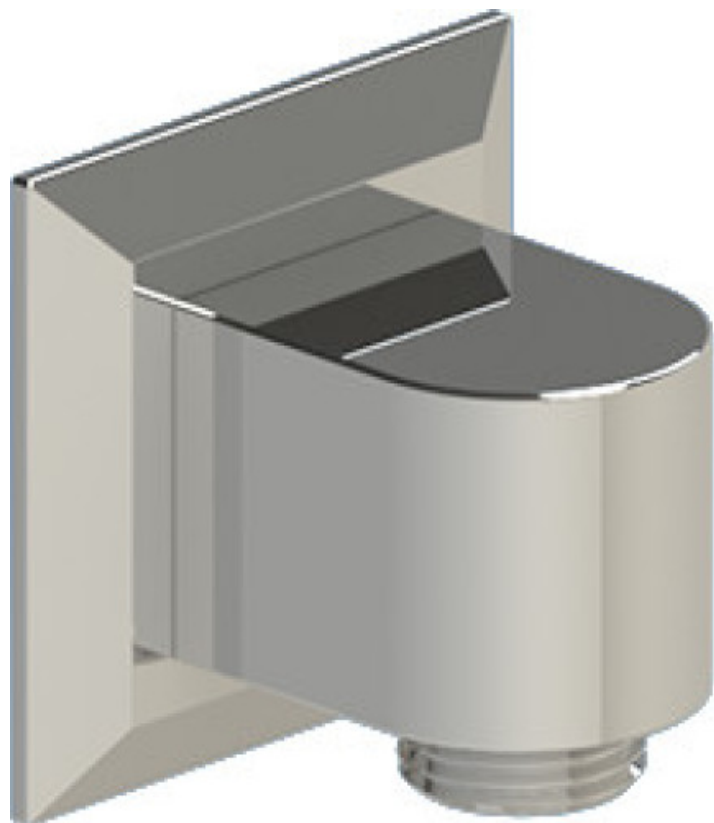

22MQLCHABM Specifications

TEMPERATURE CONTROL VALVE WITH STOPS & TWO WAY DIVERTER WITH SHUT-OFF TRIM ONLY

ADJUSTABLE SLIDE BAR WITH HAND HELD SHOWER ASSEMBLY

8" SHOWER HEAD WITH CEILING MOUNT 8" SHOWER ARM & FLANGE

INTEGRAL SUPPLY WITH 1/2" NPT X 1/2" NPSM X 3" NIPPLE