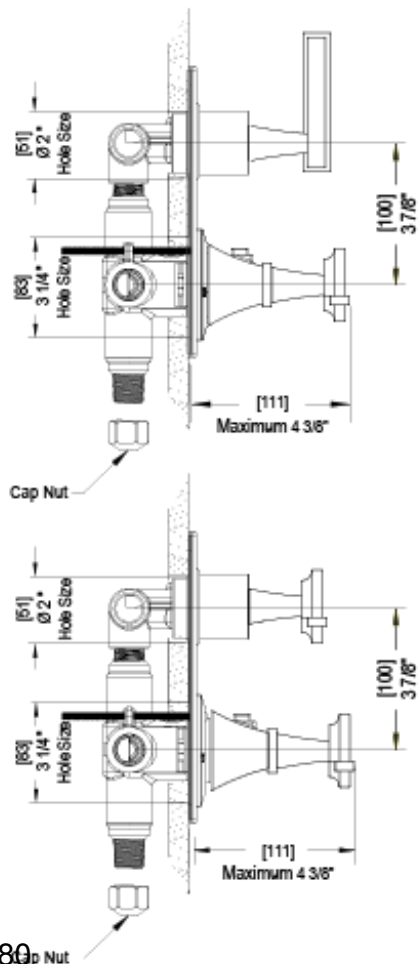

22MQLCHABM Specifications

TEMPERATURE CONTROL VALVE WITH STOPS & TWO WAY DIVERTER WITH SHUT-OFF TRIM ONLY

ADJUSTABLE SLIDE BAR WITH HAND HELD SHOWER ASSEMBLY

8" SHOWER HEAD WITH CEILING MOUNT 8" SHOWER ARM & FLANGE

INTEGRAL SUPPLY WITH 1/2" NPT X 1/2" NPSM X 3" NIPPLE