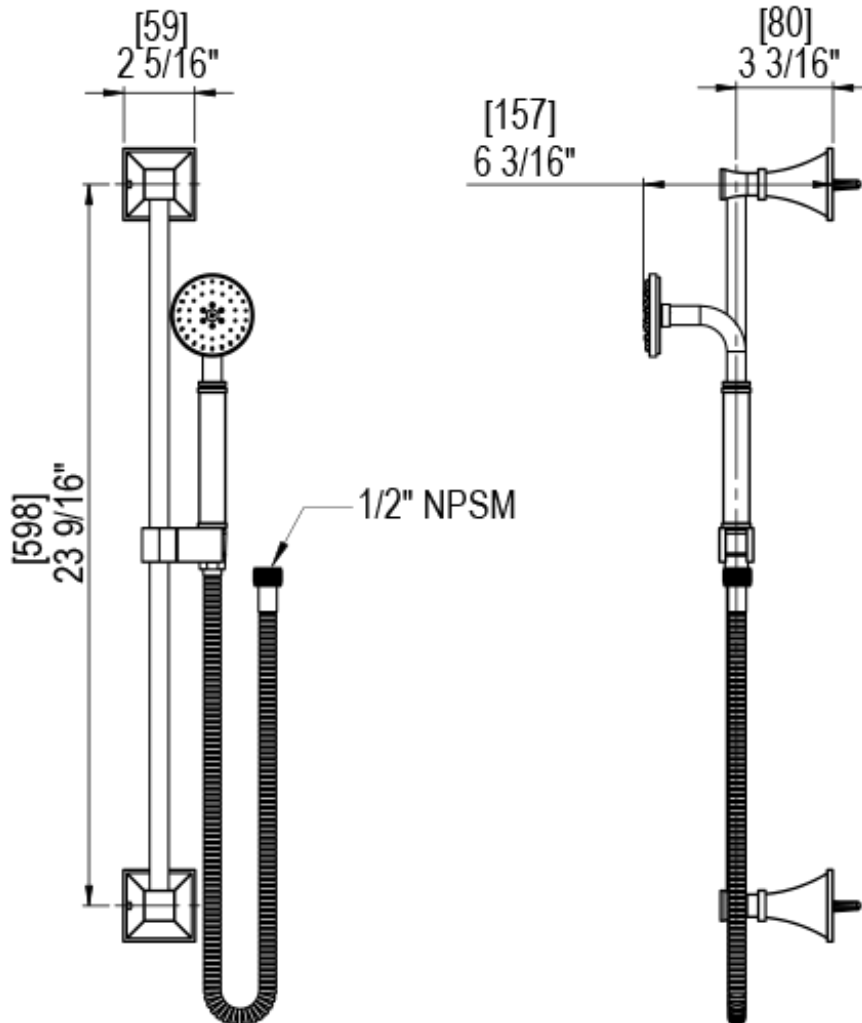

22MQLCHABM Specifications

TEMPERATURE CONTROL VALVE WITH STOPS & TWO WAY DIVERTER WITH SHUT-OFF TRIM ONLY

ADJUSTABLE SLIDE BAR WITH HAND HELD SHOWER ASSEMBLY

8" SHOWER HEAD WITH CEILING MOUNT 8" SHOWER ARM & FLANGE

INTEGRAL SUPPLY WITH 1/2" NPT X 1/2" NPSM X 3" NIPPLE