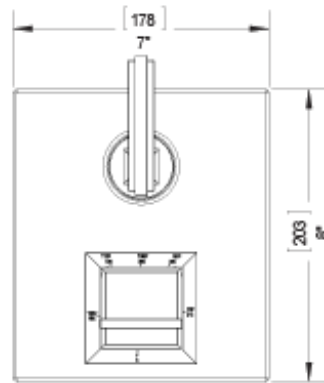

22MQLCHABM Specifications

TEMPERATURE CONTROL VALVE WITH STOPS & TWO WAY DIVERTER WITH SHUT-OFF TRIM ONLY

ADJUSTABLE SLIDE BAR WITH HAND HELD SHOWER ASSEMBLY

8" SHOWER HEAD WITH CEILING MOUNT 8" SHOWER ARM & FLANGE

INTEGRAL SUPPLY WITH 1/2" NPT X 1/2" NPSM X 3" NIPPLE