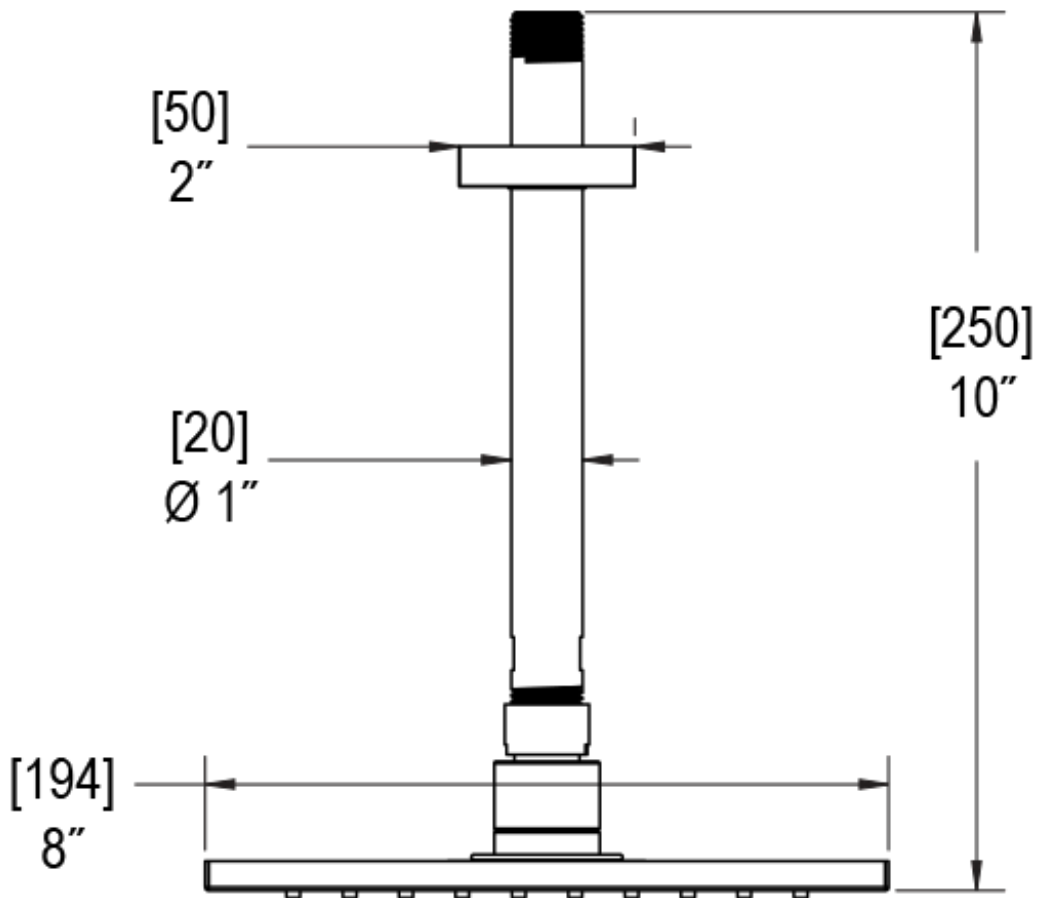

22MQLCHABM Specifications

TEMPERATURE CONTROL VALVE WITH STOPS & TWO WAY DIVERTER WITH SHUT-OFF TRIM ONLY

ADJUSTABLE SLIDE BAR WITH HAND HELD SHOWER ASSEMBLY

8" SHOWER HEAD WITH CEILING MOUNT 8" SHOWER ARM & FLANGE

INTEGRAL SUPPLY WITH 1/2" NPT X 1/2" NPSM X 3" NIPPLE