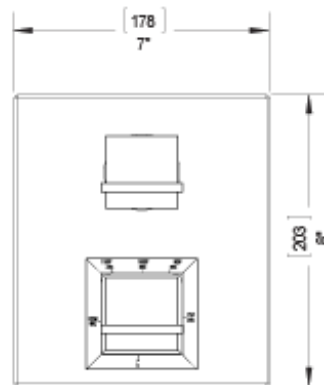

22MQLCHABM Specifications

TEMPERATURE CONTROL VALVE WITH STOPS & TWO WAY DIVERTER WITH SHUT-OFF TRIM ONLY

ADJUSTABLE SLIDE BAR WITH HAND HELD SHOWER ASSEMBLY

8" SHOWER HEAD WITH CEILING MOUNT 8" SHOWER ARM & FLANGE

INTEGRAL SUPPLY WITH 1/2" NPT X 1/2" NPSM X 3" NIPPLE