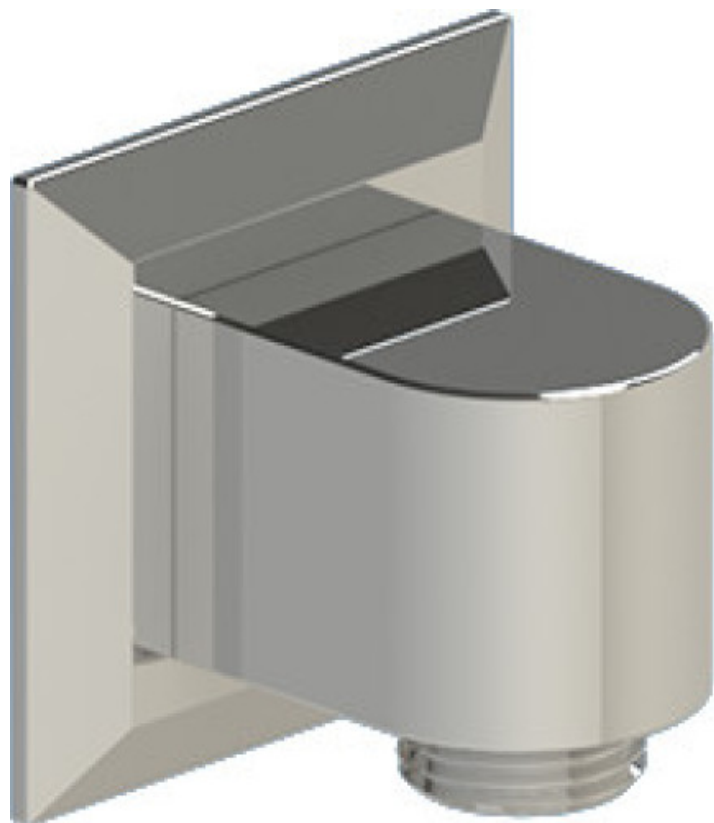

22MQ1CHABM Specifications

TEMPERATURE CONTROL VALVE WITH STOPS & TWO WAY DIVERTER WITH SHUT-OFF TRIM ONLY

ADJUSTABLE SLIDE BAR WITH HAND HELD SHOWER ASSEMBLY

8" SHOWER HEAD WITH CEILING MOUNT 8" SHOWER ARM & FLANGE

INTEGRAL SUPPLY WITH 1/2" NPT X 1/2" NPSM X 3" NIPPLE