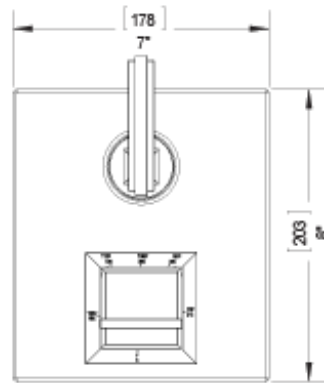

22MQ1CHABM Specifications

TEMPERATURE CONTROL VALVE WITH STOPS & TWO WAY DIVERTER WITH SHUT-OFF TRIM ONLY

ADJUSTABLE SLIDE BAR WITH HAND HELD SHOWER ASSEMBLY

8" SHOWER HEAD WITH CEILING MOUNT 8" SHOWER ARM & FLANGE

INTEGRAL SUPPLY WITH 1/2" NPT X 1/2" NPSM X 3" NIPPLE