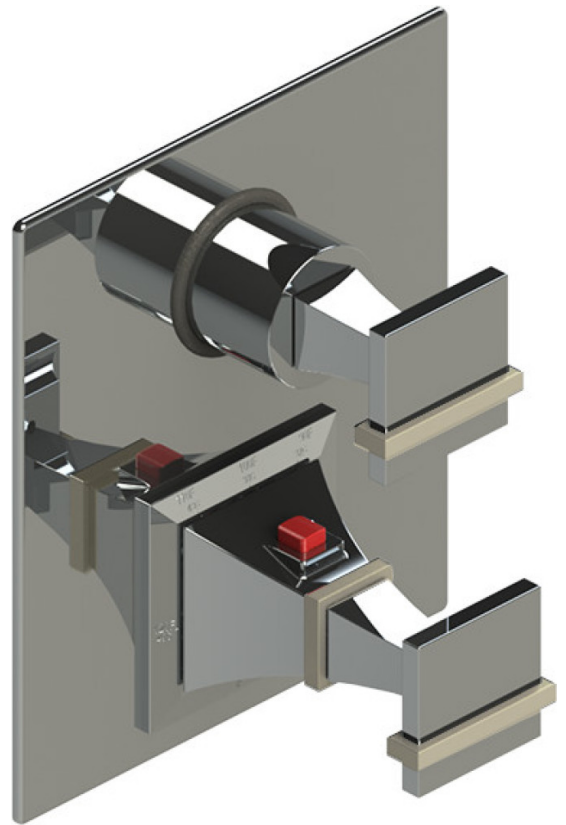

22MQ1CHABM Specifications

TEMPERATURE CONTROL VALVE WITH STOPS & TWO WAY DIVERTER WITH SHUT-OFF TRIM ONLY

ADJUSTABLE SLIDE BAR WITH HAND HELD SHOWER ASSEMBLY

8" SHOWER HEAD WITH CEILING MOUNT 8" SHOWER ARM & FLANGE

INTEGRAL SUPPLY WITH 1/2" NPT X 1/2" NPSM X 3" NIPPLE