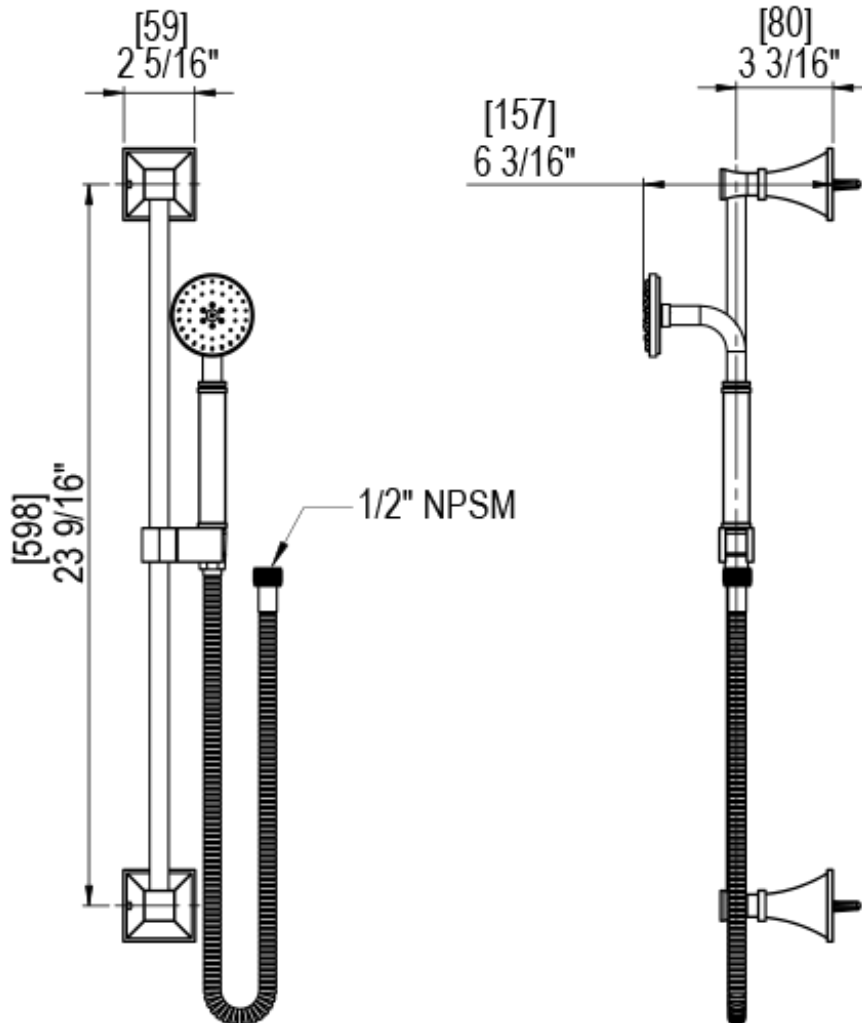

22MQ1CHABM Specifications

TEMPERATURE CONTROL VALVE WITH STOPS & TWO WAY DIVERTER WITH SHUT-OFF TRIM ONLY

ADJUSTABLE SLIDE BAR WITH HAND HELD SHOWER ASSEMBLY

8" SHOWER HEAD WITH CEILING MOUNT 8" SHOWER ARM & FLANGE

INTEGRAL SUPPLY WITH 1/2" NPT X 1/2" NPSM X 3" NIPPLE