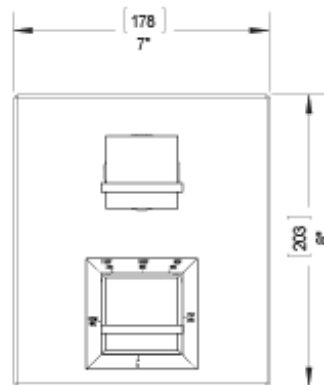

22MQ1CHABM Specifications

TEMPERATURE CONTROL VALVE WITH STOPS & TWO WAY DIVERTER WITH SHUT-OFF TRIM ONLY

ADJUSTABLE SLIDE BAR WITH HAND HELD SHOWER ASSEMBLY

8" SHOWER HEAD WITH CEILING MOUNT 8" SHOWER ARM & FLANGE

INTEGRAL SUPPLY WITH 1/2" NPT X 1/2" NPSM X 3" NIPPLE