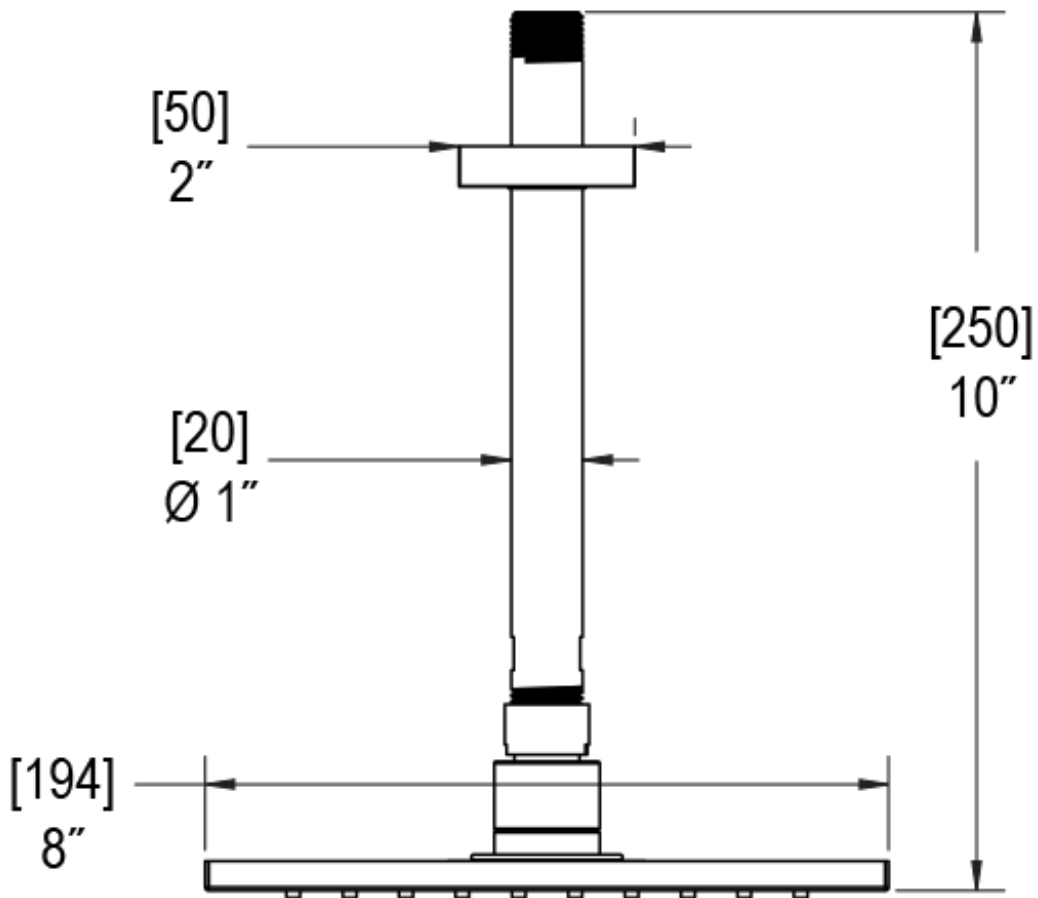

22MQ1CHABM Specifications

TEMPERATURE CONTROL VALVE WITH STOPS & TWO WAY DIVERTER WITH SHUT-OFF TRIM ONLY

ADJUSTABLE SLIDE BAR WITH HAND HELD SHOWER ASSEMBLY

8" SHOWER HEAD WITH CEILING MOUNT 8" SHOWER ARM & FLANGE

INTEGRAL SUPPLY WITH 1/2" NPT X 1/2" NPSM X 3" NIPPLE