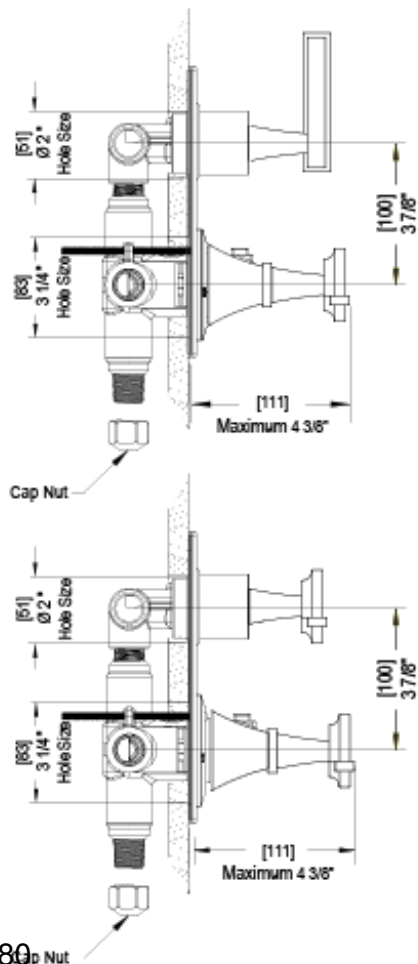

22MQ1CHABM Specifications

TEMPERATURE CONTROL VALVE WITH STOPS & TWO WAY DIVERTER WITH SHUT-OFF TRIM ONLY

ADJUSTABLE SLIDE BAR WITH HAND HELD SHOWER ASSEMBLY

8" SHOWER HEAD WITH CEILING MOUNT 8" SHOWER ARM & FLANGE

INTEGRAL SUPPLY WITH 1/2" NPT X 1/2" NPSM X 3" NIPPLE