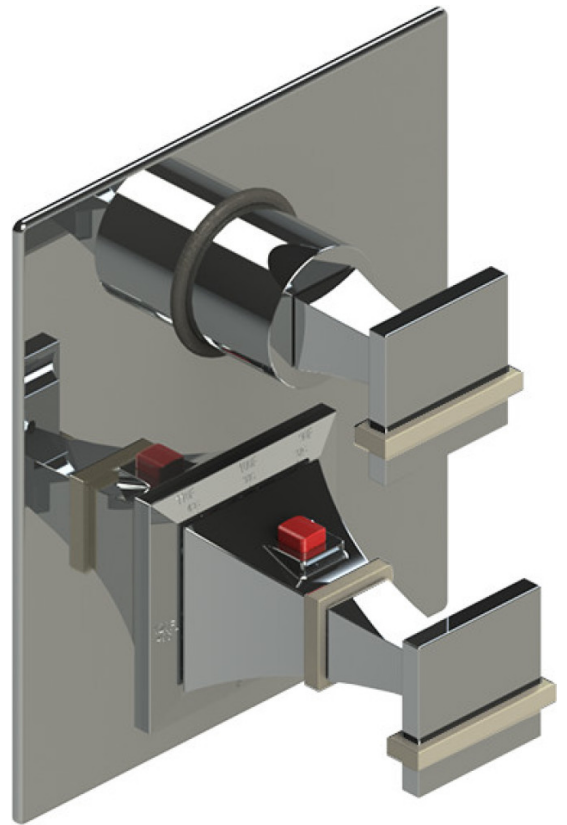

21MQ1CHABM Specifications

TEMPERATURE CONTROL VALVE WITH STOPS & TWO WAY DIVERTER WITH SHUT-OFF TRIM ONLY

ADJUSTABLE SLIDE BAR WITH HAND HELD SHOWER ASSEMBLY

INTEGRAL SUPPLY WITH 1/2" NPT X 1/2" NPSM X 3" NIPPLE

8" SHOWER HEAD WITH WALL MOUNT 12" SHOWER ARM & FLANGE