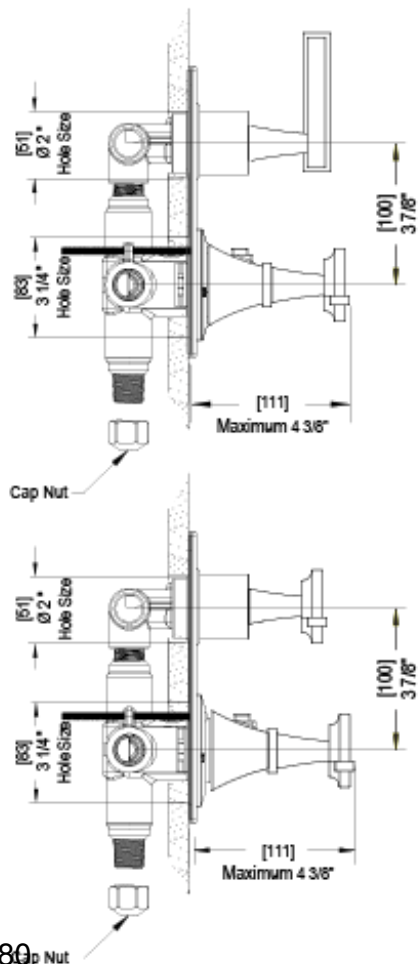

21MQ1CHABM Specifications

TEMPERATURE CONTROL VALVE WITH STOPS & TWO WAY DIVERTER WITH SHUT-OFF TRIM ONLY

ADJUSTABLE SLIDE BAR WITH HAND HELD SHOWER ASSEMBLY

INTEGRAL SUPPLY WITH 1/2" NPT X 1/2" NPSM X 3" NIPPLE

8" SHOWER HEAD WITH WALL MOUNT 12" SHOWER ARM & FLANGE