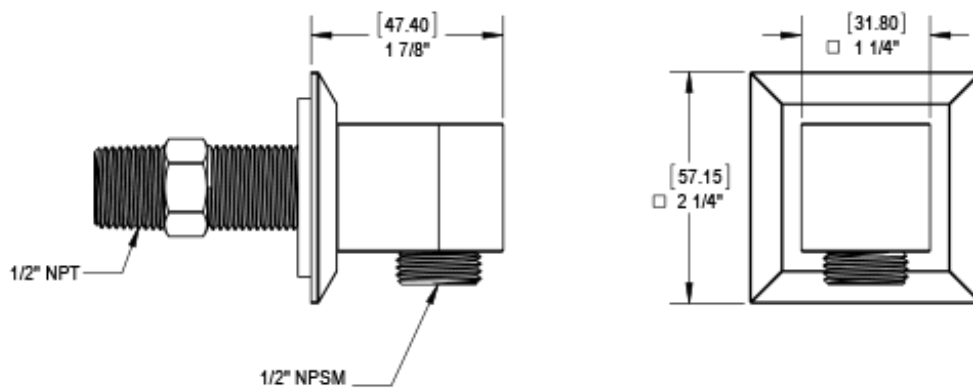

21MQ1CHABM Specifications

TEMPERATURE CONTROL VALVE WITH STOPS & TWO WAY DIVERTER WITH SHUT-OFF TRIM ONLY

ADJUSTABLE SLIDE BAR WITH HAND HELD SHOWER ASSEMBLY

INTEGRAL SUPPLY WITH 1/2" NPT X 1/2" NPSM X 3" NIPPLE

8" SHOWER HEAD WITH WALL MOUNT 12" SHOWER ARM & FLANGE