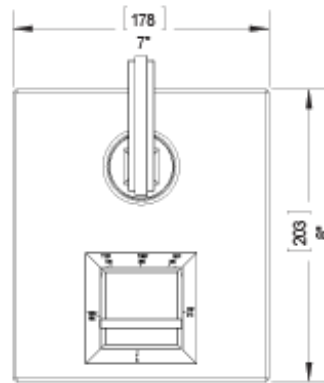

21MQ1CHABM Specifications

TEMPERATURE CONTROL VALVE WITH STOPS & TWO WAY DIVERTER WITH SHUT-OFF TRIM ONLY

ADJUSTABLE SLIDE BAR WITH HAND HELD SHOWER ASSEMBLY

INTEGRAL SUPPLY WITH 1/2" NPT X 1/2" NPSM X 3" NIPPLE

8" SHOWER HEAD WITH WALL MOUNT 12" SHOWER ARM & FLANGE