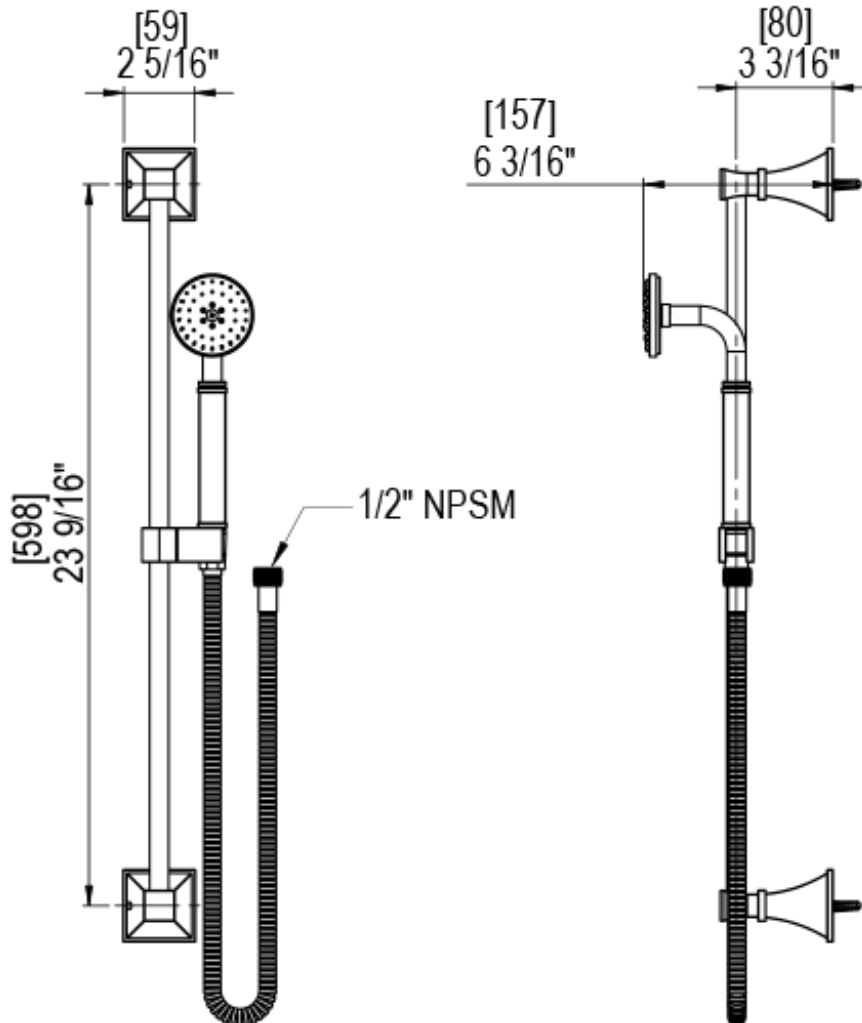

21MQ1CHABM Specifications

TEMPERATURE CONTROL VALVE WITH STOPS & TWO WAY DIVERTER WITH SHUT-OFF TRIM ONLY

ADJUSTABLE SLIDE BAR WITH HAND HELD SHOWER ASSEMBLY

INTEGRAL SUPPLY WITH 1/2" NPT X 1/2" NPSM X 3" NIPPLE

8" SHOWER HEAD WITH WALL MOUNT 12" SHOWER ARM & FLANGE