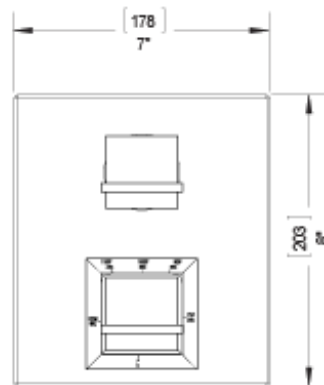

21MQ1CHABM Specifications

TEMPERATURE CONTROL VALVE WITH STOPS & TWO WAY DIVERTER WITH SHUT-OFF TRIM ONLY

ADJUSTABLE SLIDE BAR WITH HAND HELD SHOWER ASSEMBLY

INTEGRAL SUPPLY WITH 1/2" NPT X 1/2" NPSM X 3" NIPPLE

8" SHOWER HEAD WITH WALL MOUNT 12" SHOWER ARM & FLANGE