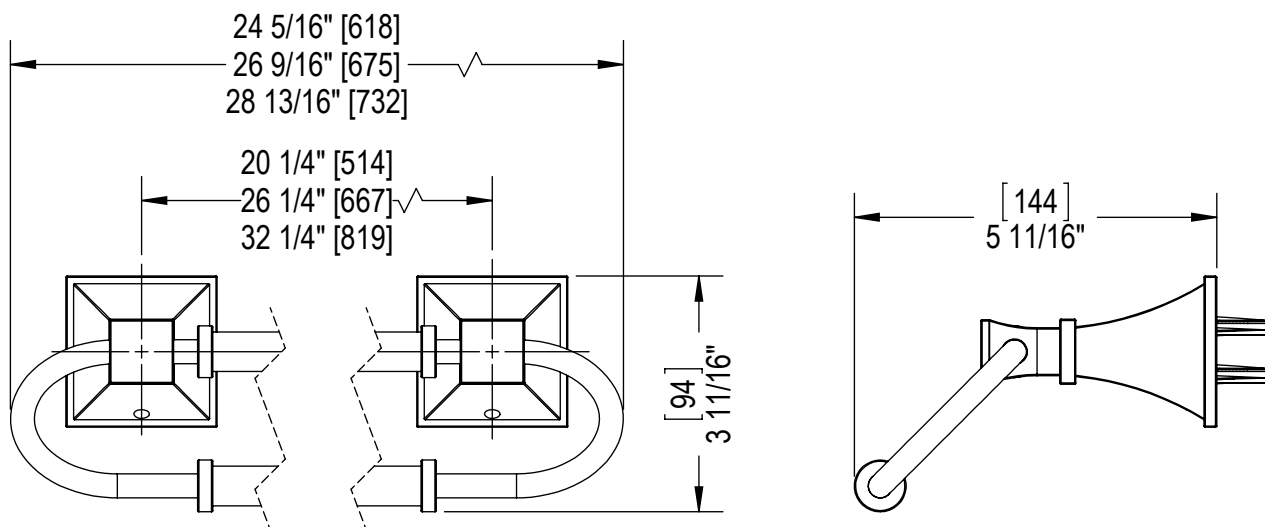

Features

- Brass construction with choice of 21 finishes

Order Matrix

Model	Main/Accent Finish
7Q-7R-7SRBMQ0	AB - Antique Brass
	ABM - Antique Brass Matt
	AC - Antique Copper
	ACM - Antique Copper Matt
	BB - Bright Brass
	CH - Chrome
	GD - Gold
	OB - Oil Rubbed Bronze
	PN - Polished Nickel
	SB - Satin Brass
	SC - Satin Chrome
	SN - Satin Nickel
	TB - Tuscan Brass
	AQ - Aqua
	BD - Bordeaux
	BK - Black
	MB - Matte Black
	MW - Matte White
	NC - Natural Cream
	RD - Red
	WH - White

MATTHEW QUINN

18"-24"-30" Dual Towel Bar
Model: 7Q-7R-7SRBMQ0 XX-XX

Critical Dimensions

TEL: 905-851-6781
FAX: 905-851-8031
TOLL FREE: 800-461-5901

THE **Rubinet** FAUCET COMPANY

16/03/2011

www.rubinet.com