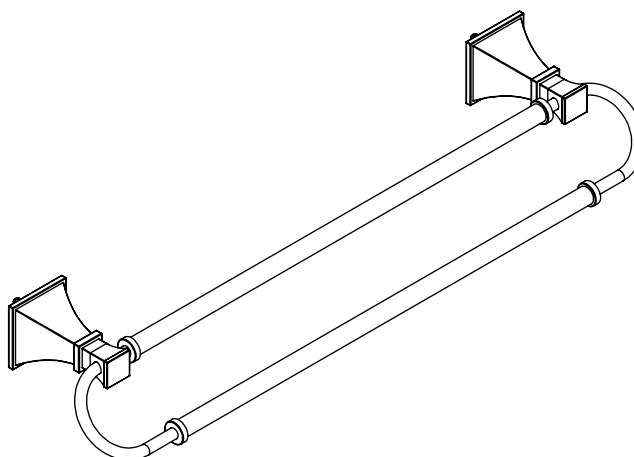

Features

- Brass construction with choice of 21 finishes

Order Matrix

Model	Main/Accent Finish
7Q-7R-7SRBMQ0	AB - Antique Brass
	ABM - Antique Brass Matt
	AC - Antique Copper
	ACM - Antique Copper Matt
	BB - Bright Brass
	CH - Chrome
	GD - Gold
	OB - Oil Rubbed Bronze
	PN - Polished Nickel
	SB - Satin Brass
	SC - Satin Chrome
	SN - Satin Nickel
	TB - Tuscan Brass
	AQ - Aqua
	BD - Bordeaux
	BK - Black
	MB - Matte Black
	MW - Matte White
	NC - Natural Cream
	RD - Red
	WH - White

MATTHEW QUINN

18"-24"-30" Dual Towel Bar
Model: 7Q-7R-7SRBMQ0 XX-XX

Critical Dimensions

TEL: 905-851-6781
FAX: 905-851-8031
TOLL FREE: 800-461-5901

THE **Rubinet** FAUCET COMPANY

16/03/2011

www.rubinet.com