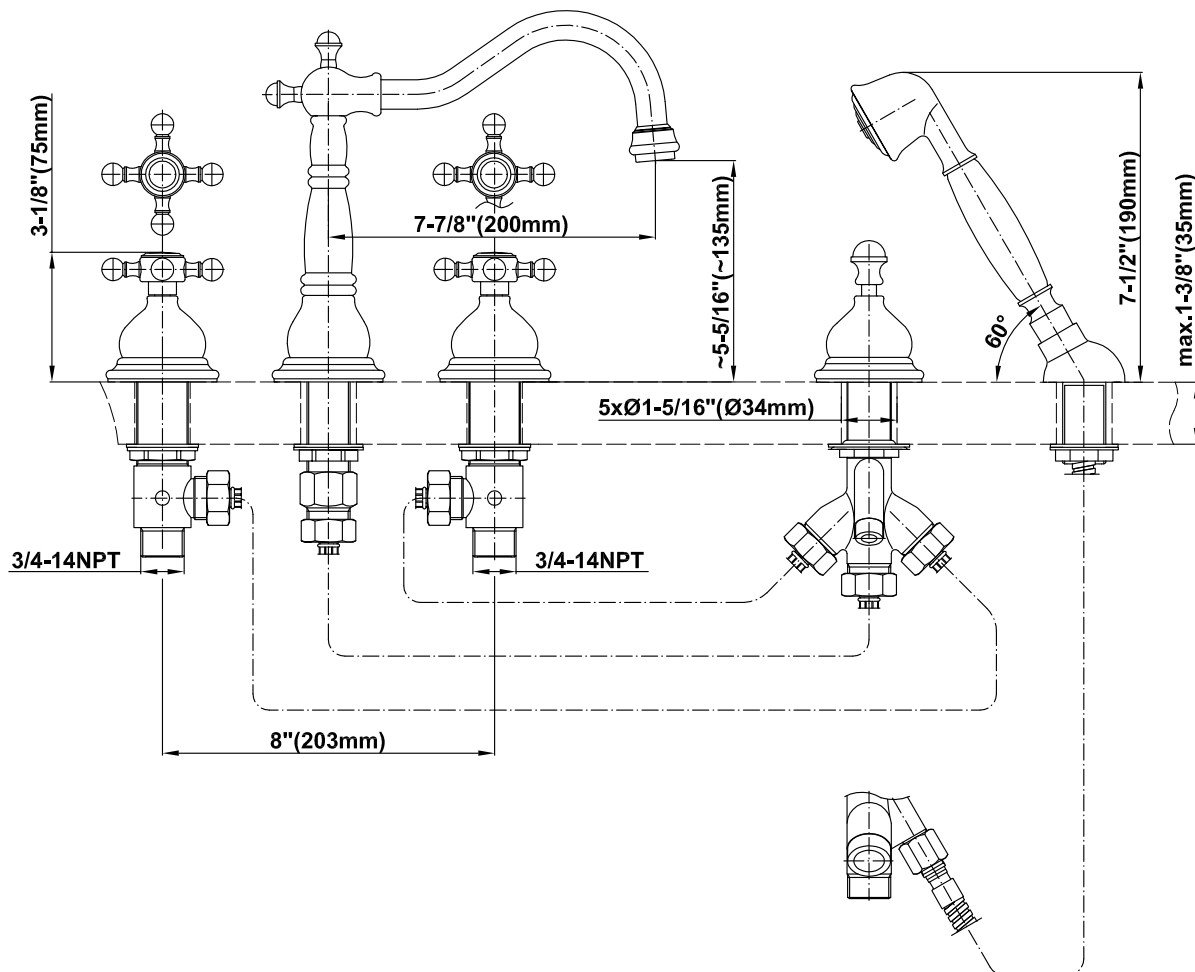

G-2551-C2

Nantucket Collection

Roman Tub Set (Rough and Trim)

GRAFF[®]
CUTTING EDGE DESIGN

Product Features

- 1-1/3" hole cutout (x5)
- Aerated flow rate ~ 7 gpm @ 45 psi
- Deck-mounted handshower and diverter set included

- In-line pressure balancing valve G-1060

Warranty

- Limited lifetime warranty

For complete warranty information go to www.graff-faucets.com/en-nam/warranty

The measurements shown are for reference only. Products and specifications shown are subject to change without notice. Revised 07/2012.