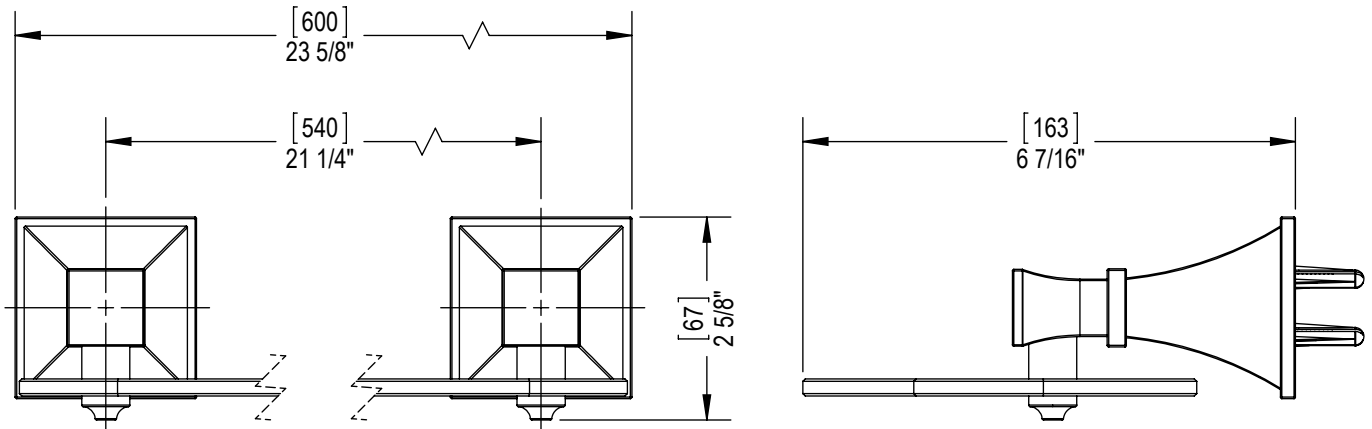

Features

- Brass construction with choice of 21 finishes

Order Matrix

Model	Main/Accent Finish
7NRBMQ0	AB - Antique Brass
	ABM - Antique Brass Matt
	AC - Antique Copper
	ACM - Antique Copper Matt
	BB - Bright Brass
	CH - Chrome
	GD - Gold
	OB - Oil Rubbed Bronze
	PN - Polished Nickel
	SB - Satin Brass
	SC - Satin Chrome
	SN - Satin Nickel
	TB - Tuscan Brass
	AQ - Aqua
	BD - Bordeaux
	BK - Black
	MB - Matte Black
	MW - Matte White
	NC - Natural Cream
	RD - Red
	WH - White

MATTHEW QUINN
Glass Shelf
Model: 7NRBMQ0 XX-XX

Critical Dimensions

TEL: 905-851-6781
FAX: 905-851-8031
TOLL FREE: 800-461-5901

THE **Rubinet** FAUCET COMPANY

www.rubinet.com