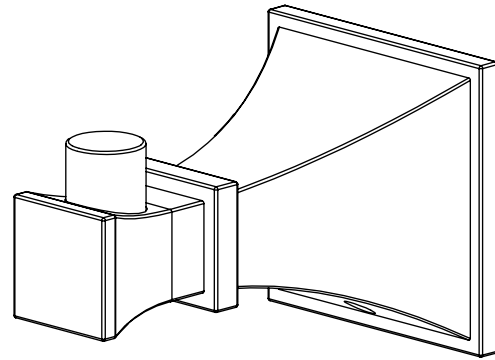

Features

- Brass construction with choice of 21 finishes

Order Matrix

Model	Main/Accent Finish
7HRBMQ0	AB - Antique Brass
	ABM - Antique Brass Matt
	AC - Antique Copper
	ACM - Antique Copper Matt
	BB - Bright Brass
	CH - Chrome
	GD - Gold
	OB - Oil Rubbed Bronze
	PN - Polished Nickel
	SB - Satin Brass
	SC - Satin Chrome
	SN - Satin Nickel
	TB - Tuscan Brass
	AQ - Aqua
	BD - Bordeaux
	BK - Black
	MB - Matte Black
	MW - Matte White
	NC - Natural Cream
	RD - Red
	WH - White

MATTHEW QUINN

Robe Hook
Model: 7HRBMQ0 XX-XX

Critical Dimensions