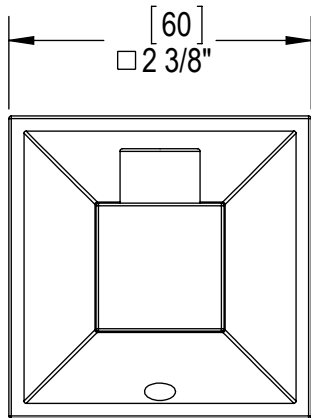

Features

- Brass construction with choice of 21 finishes

Order Matrix

Model	Main/Accent Finish
7HRBMQ0	AB - Antique Brass
	ABM - Antique Brass Matt
	AC - Antique Copper
	ACM - Antique Copper Matt
	BB - Bright Brass
	CH - Chrome
	GD - Gold
	OB - Oil Rubbed Bronze
	PN - Polished Nickel
	SB - Satin Brass
	SC - Satin Chrome
	SN - Satin Nickel
	TB - Tuscan Brass
	AQ - Aqua
	BD - Bordeaux
	BK - Black
	MB - Matte Black
	MW - Matte White
	NC - Natural Cream
	RD - Red
	WH - White

MATTHEW QUINN

Robe Hook
Model: 7HRBMQ0 XX-XX

Critical Dimensions