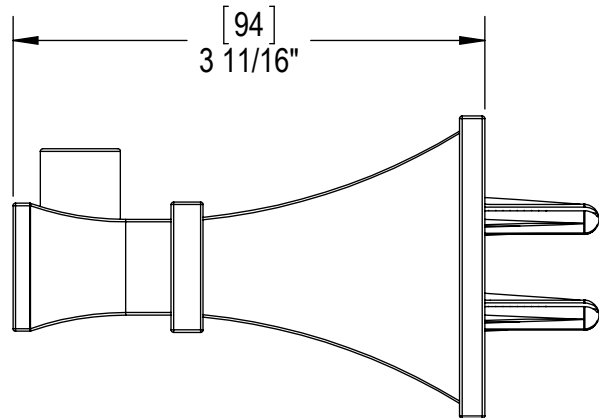

Features

- Brass construction with choice of 21 finishes

Order Matrix

Model	Main/Accent Finish
7HRBMQ0	AB - Antique Brass
	ABM - Antique Brass Matt
	AC - Antique Copper
	ACM - Antique Copper Matt
	BB - Bright Brass
	CH - Chrome
	GD - Gold
	OB - Oil Rubbed Bronze
	PN - Polished Nickel
	SB - Satin Brass
	SC - Satin Chrome
	SN - Satin Nickel
	TB - Tuscan Brass
	AQ - Aqua
	BD - Bordeaux
	BK - Black
	MB - Matte Black
	MW - Matte White
	NC - Natural Cream
	RD - Red
	WH - White

MATTHEW QUINN

Robe Hook
Model: 7HRBMQ0 XX-XX

Critical Dimensions