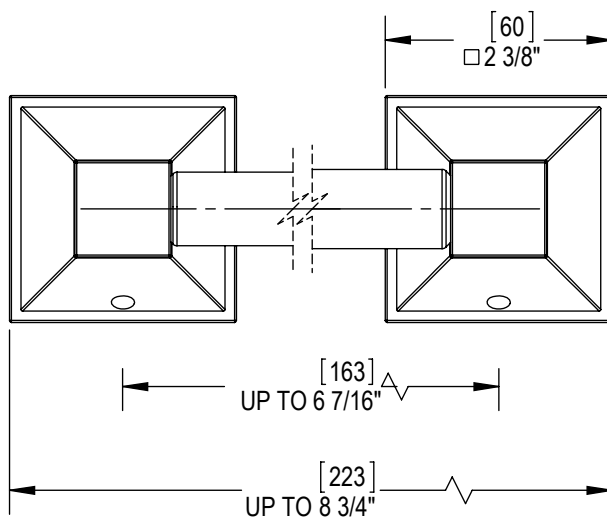

Features

- Brass construction with choice of 21 finishes

Order Matrix

Model	Main/Accent Finish
7ERBMQ0	AB - Antique Brass
	ABM - Antique Brass Matt
	AC - Antique Copper
	ACM - Antique Copper Matt
	BB - Bright Brass
	CH - Chrome
	GD - Gold
	OB - Oil Rubbed Bronze
	PN - Polished Nickel
	SB - Satin Brass
	SC - Satin Chrome
	SN - Satin Nickel
	TB - Tuscan Brass
	AQ - Aqua
	BD - Bordeaux
	BK - Black
	MB - Matte Black
	MW - Matte White
	NC - Natural Cream
	RD - Red
	WH - White

MATTHEW QUINN

Toilet Paper Holder (Double Post)
Model: 7ERBMQ0 XX-XX

Critical Dimensions

TEL: 905-851-6781
FAX: 905-851-8031
TOLL FREE: 800-461-5901

THE **Rubinet** FAUCET COMPANY

www.rubinet.com