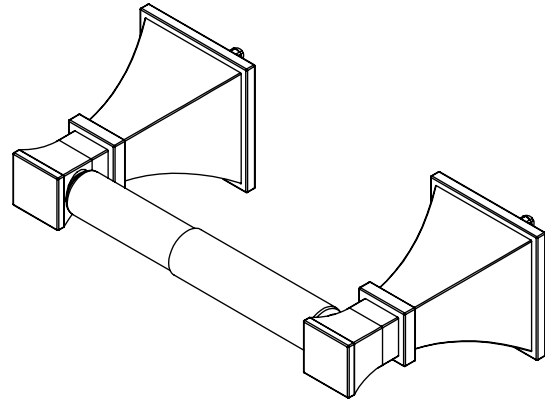

Features

- Brass construction with choice of 21 finishes

Order Matrix

Model	Main/Accent Finish
7ERBMQ0	AB - Antique Brass
	ABM - Antique Brass Matt
	AC - Antique Copper
	ACM - Antique Copper Matt
	BB - Bright Brass
	CH - Chrome
	GD - Gold
	OB - Oil Rubbed Bronze
	PN - Polished Nickel
	SB - Satin Brass
	SC - Satin Chrome
	SN - Satin Nickel
	TB - Tuscan Brass
	AQ - Aqua
	BD - Bordeaux
	BK - Black
	MB - Matte Black
	MW - Matte White
	NC - Natural Cream
	RD - Red
	WH - White

MATTHEW QUINN

Toilet Paper Holder (Double Post)
Model: 7ERBMQ0 XX-XX

Critical Dimensions

TEL: 905-851-6781
FAX: 905-851-8031
TOLL FREE: 800-461-5901

THE **Rubinet** FAUCET COMPANY

www.rubinet.com