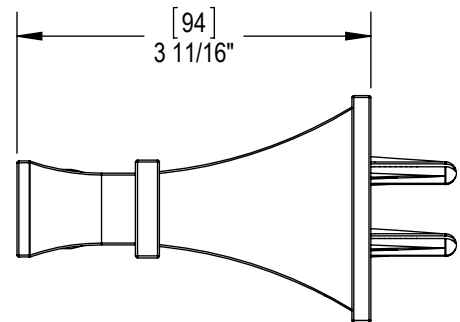

Features

- Brass construction with choice of 21 finishes

Order Matrix

Model	Main/Accent Finish
7ERBMQ0	AB - Antique Brass
	ABM - Antique Brass Matt
	AC - Antique Copper
	ACM - Antique Copper Matt
	BB - Bright Brass
	CH - Chrome
	GD - Gold
	OB - Oil Rubbed Bronze
	PN - Polished Nickel
	SB - Satin Brass
	SC - Satin Chrome
	SN - Satin Nickel
	TB - Tuscan Brass
	AQ - Aqua
	BD - Bordeaux
	BK - Black
	MB - Matte Black
	MW - Matte White
	NC - Natural Cream
	RD - Red
	WH - White

MATTHEW QUINN

Toilet Paper Holder (Double Post)
Model: 7ERBMQ0 XX-XX

Critical Dimensions

TEL: 905-851-6781
FAX: 905-851-8031
TOLL FREE: 800-461-5901

THE **Rubinet** FAUCET COMPANY

www.rubinet.com