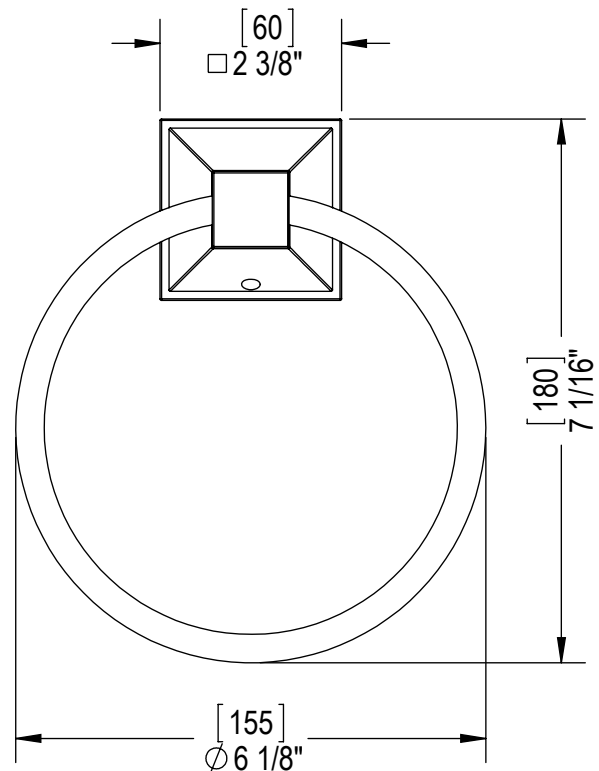

Features

- Brass construction with choice of 21 finishes

Order Matrix

| Model   | Main/Accent Finish        |
|---------|---------------------------|
| 7DRBMQ0 | AB - Antique Brass        |
|         | ABM - Antique Brass Matt  |
|         | AC - Antique Copper       |
|         | ACM - Antique Copper Matt |
|         | BB - Bright Brass         |
|         | CH - Chrome               |
|         | GD - Gold                 |
|         | OB - Oil Rubbed Bronze    |
|         | PN - Polished Nickel      |
|         | SB - Satin Brass          |
|         | SC - Satin Chrome         |
|         | SN - Satin Nickel         |
|         | TB - Tuscan Brass         |
|         |                           |
|         | AQ - Aqua                 |
|         | BD - Bordeaux             |
|         | BK - Black                |
|         | MB - Matte Black          |
|         | MW - Matte White          |
|         | NC - Natural Cream        |
|         | RD - Red                  |
|         | WH - White                |

**MATTHEW QUINN**

Towel Ring  
Model: 7DRBMQ0 XX-XX

Critical Dimensions