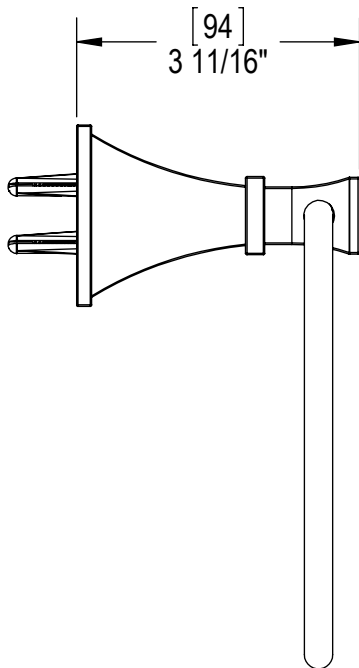

Features

- Brass construction with choice of 21 finishes

Order Matrix

| Model   | Main/Accent Finish        |
|---------|---------------------------|
| 7DRBMQ0 | AB - Antique Brass        |
|         | ABM - Antique Brass Matt  |
|         | AC - Antique Copper       |
|         | ACM - Antique Copper Matt |
|         | BB - Bright Brass         |
|         | CH - Chrome               |
|         | GD - Gold                 |
|         | OB - Oil Rubbed Bronze    |
|         | PN - Polished Nickel      |
|         | SB - Satin Brass          |
|         | SC - Satin Chrome         |
|         | SN - Satin Nickel         |
|         | TB - Tuscan Brass         |
|         |                           |
|         | AQ - Aqua                 |
|         | BD - Bordeaux             |
|         | BK - Black                |
|         | MB - Matte Black          |
|         | MW - Matte White          |
|         | NC - Natural Cream        |
|         | RD - Red                  |
|         | WH - White                |

**MATTHEW QUINN**

Towel Ring  
Model: 7DRBMQ0 XX-XX

Critical Dimensions