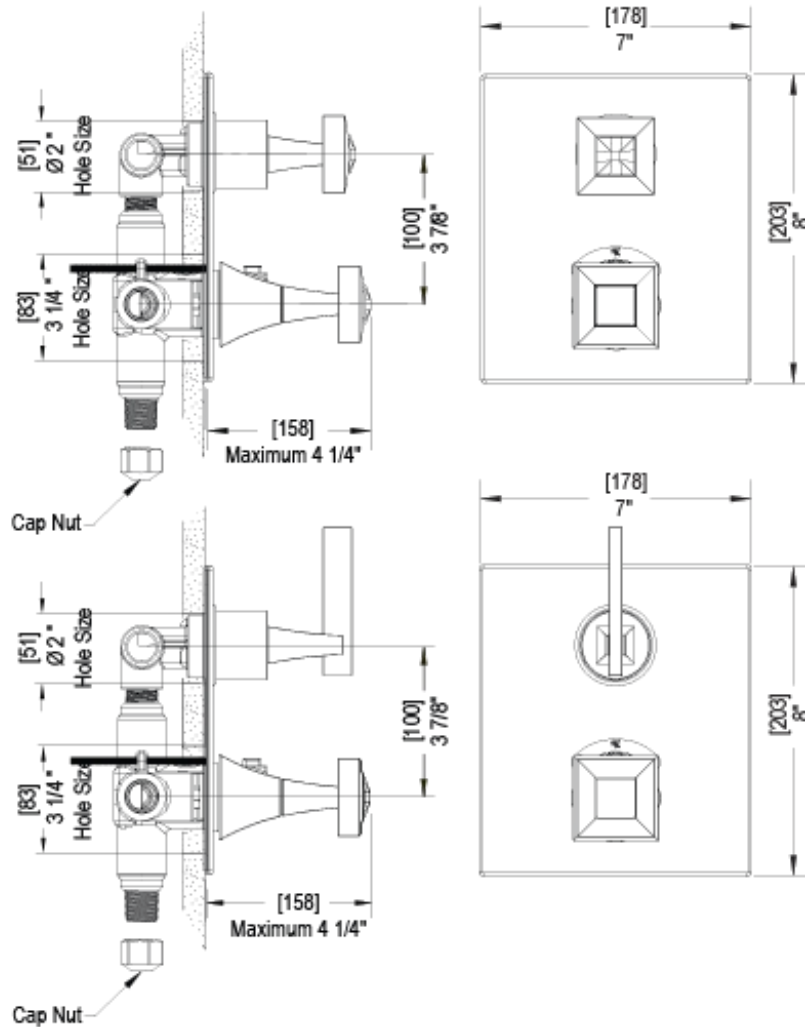

28ICLCHJT

Specifications

TEMPERATURE CONTROL VALVE WITH STOPS & TWO WAY DIVERTER WITH SHUT-OFF TRIM ONLY

VOLUME CONTROL VALVE TRIM ONLY

ADJUSTABLE SLIDE BAR WITH HAND HELD SHOWER ASSEMBLY

8" SHOWER HEAD WITH WALL MOUNT 12" SHOWER ARM & FLANGE

INTEGRAL SUPPLY WITH 1/2" NPT X 1/2" NPSM X 3" NIPPLE