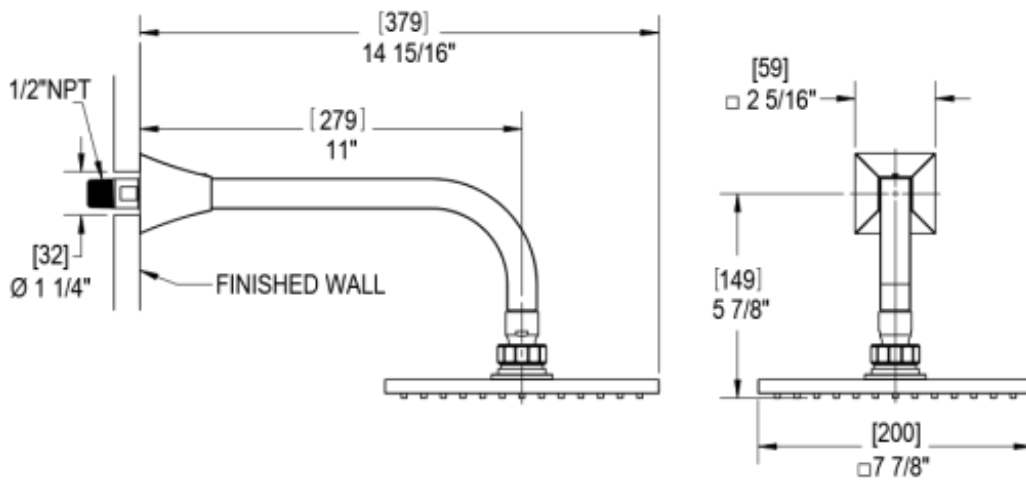

28ICLCHJT

Specifications

TEMPERATURE CONTROL VALVE WITH STOPS & TWO WAY DIVERTER WITH SHUT-OFF TRIM ONLY

VOLUME CONTROL VALVE TRIM ONLY

ADJUSTABLE SLIDE BAR WITH HAND HELD SHOWER ASSEMBLY

8" SHOWER HEAD WITH WALL MOUNT 12" SHOWER ARM & FLANGE

INTEGRAL SUPPLY WITH 1/2" NPT X 1/2" NPSM X 3" NIPPLE