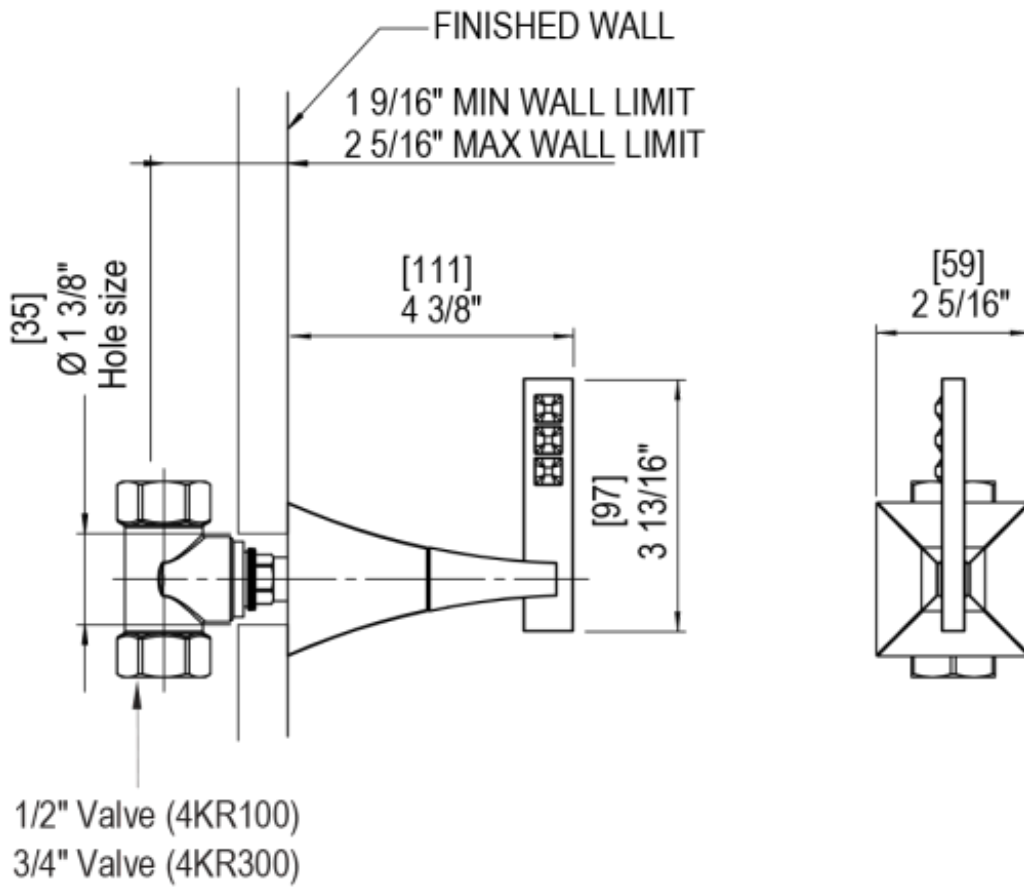

28ICLCHJT

Specifications

TEMPERATURE CONTROL VALVE WITH STOPS & TWO WAY DIVERTER WITH SHUT-OFF TRIM ONLY

VOLUME CONTROL VALVE TRIM ONLY

ADJUSTABLE SLIDE BAR WITH HAND HELD SHOWER ASSEMBLY

8" SHOWER HEAD WITH WALL MOUNT 12" SHOWER ARM & FLANGE

INTEGRAL SUPPLY WITH 1/2" NPT X 1/2" NPSM X 3" NIPPLE