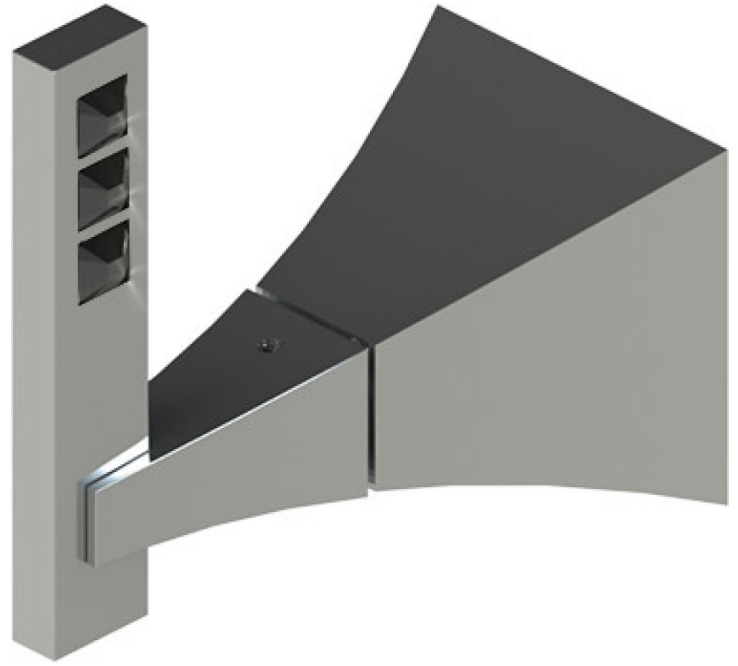

28ICLCHJT

Specifications

TEMPERATURE CONTROL VALVE WITH STOPS & TWO WAY DIVERTER WITH SHUT-OFF TRIM ONLY

VOLUME CONTROL VALVE TRIM ONLY

ADJUSTABLE SLIDE BAR WITH HAND HELD SHOWER ASSEMBLY

8" SHOWER HEAD WITH WALL MOUNT 12" SHOWER ARM & FLANGE

INTEGRAL SUPPLY WITH 1/2" NPT X 1/2" NPSM X 3" NIPPLE