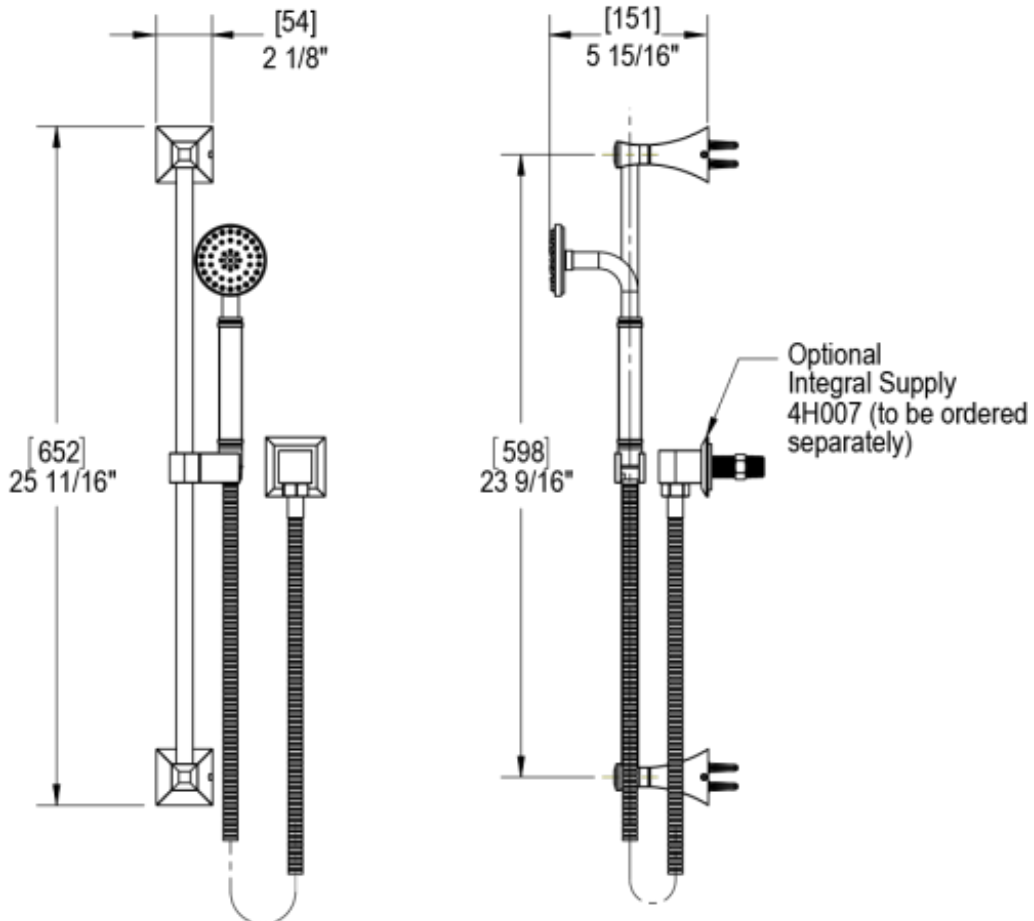

28ICLCHJT

Specifications

TEMPERATURE CONTROL VALVE WITH STOPS & TWO WAY DIVERTER WITH SHUT-OFF TRIM ONLY

VOLUME CONTROL VALVE TRIM ONLY

ADJUSTABLE SLIDE BAR WITH HAND HELD SHOWER ASSEMBLY

8" SHOWER HEAD WITH WALL MOUNT 12" SHOWER ARM & FLANGE

INTEGRAL SUPPLY WITH 1/2" NPT X 1/2" NPSM X 3" NIPPLE