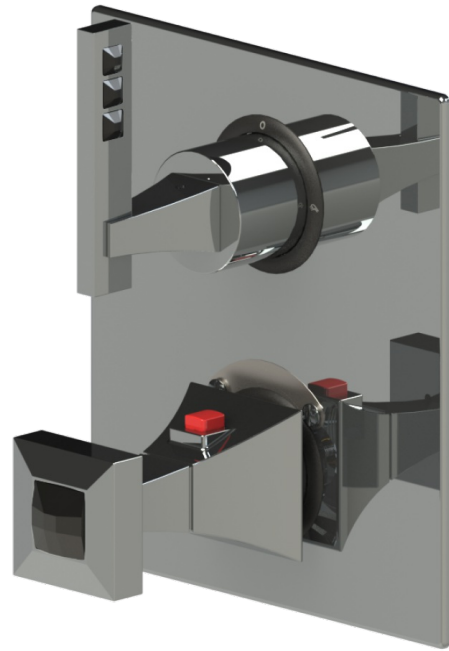

28ICLCHJT

Specifications

TEMPERATURE CONTROL VALVE WITH STOPS & TWO WAY DIVERTER WITH SHUT-OFF TRIM ONLY

VOLUME CONTROL VALVE TRIM ONLY

ADJUSTABLE SLIDE BAR WITH HAND HELD SHOWER ASSEMBLY

8" SHOWER HEAD WITH WALL MOUNT 12" SHOWER ARM & FLANGE

INTEGRAL SUPPLY WITH 1/2" NPT X 1/2" NPSM X 3" NIPPLE