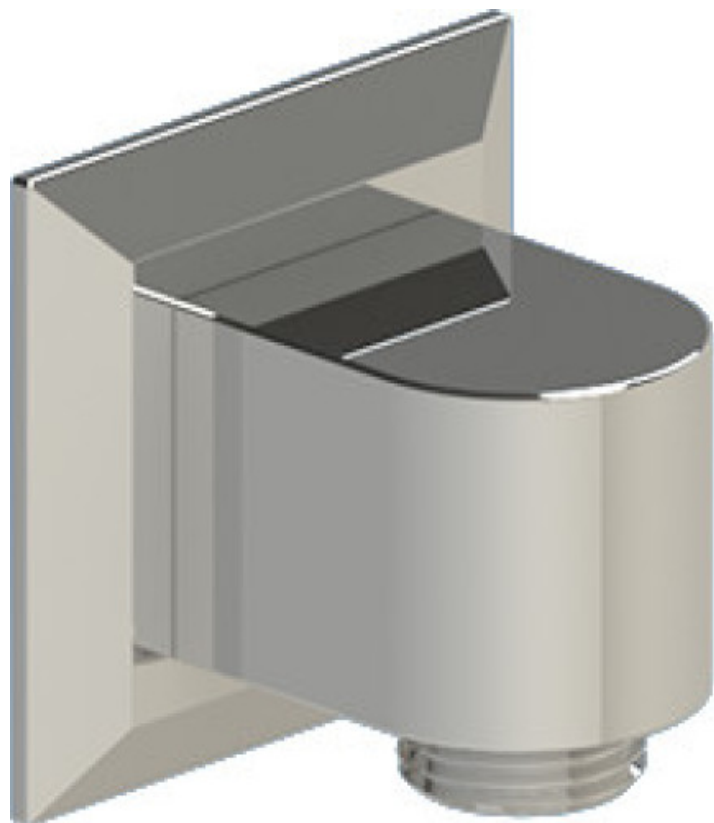

28ICLCHJT

Specifications

TEMPERATURE CONTROL VALVE WITH STOPS & TWO WAY DIVERTER WITH SHUT-OFF TRIM ONLY

VOLUME CONTROL VALVE TRIM ONLY

ADJUSTABLE SLIDE BAR WITH HAND HELD SHOWER ASSEMBLY

8" SHOWER HEAD WITH WALL MOUNT 12" SHOWER ARM & FLANGE

INTEGRAL SUPPLY WITH 1/2" NPT X 1/2" NPSM X 3" NIPPLE