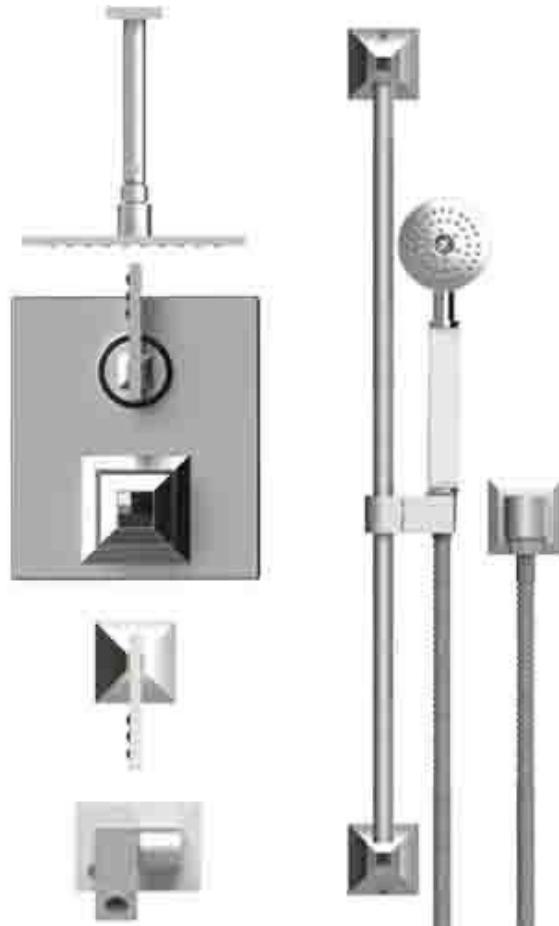

28ICLCHJT

Specifications

TEMPERATURE CONTROL VALVE WITH STOPS & TWO WAY DIVERTER WITH SHUT-OFF TRIM ONLY

VOLUME CONTROL VALVE TRIM ONLY

ADJUSTABLE SLIDE BAR WITH HAND HELD SHOWER ASSEMBLY

8" SHOWER HEAD WITH WALL MOUNT 12" SHOWER ARM & FLANGE

INTEGRAL SUPPLY WITH 1/2" NPT X 1/2" NPSM X 3" NIPPLE