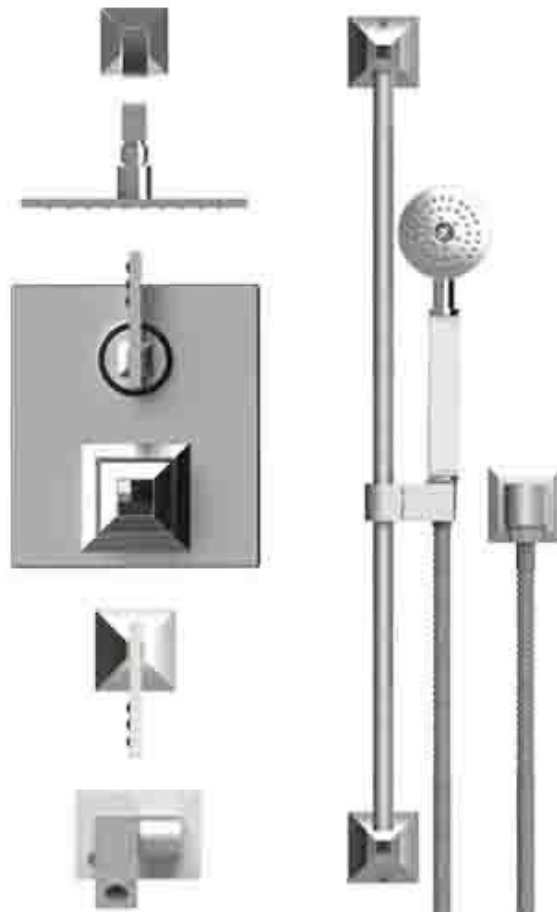

271CLCHJT

Specifications

TEMPERATURE CONTROL VALVE WITH STOPS & TWO WAY DIVERTER WITH SHUT-OFF TRIM ONLY

VOLUME CONTROL VALVE TRIM ONLY

ADJUSTABLE SLIDE BAR WITH HAND HELD SHOWER ASSEMBLY

8" SHOWER HEAD WITH WALL MOUNT 12" SHOWER ARM & FLANGE

INTEGRAL SUPPLY WITH 1/2" NPT X 1/2" NPSM X 3" NIPPLE