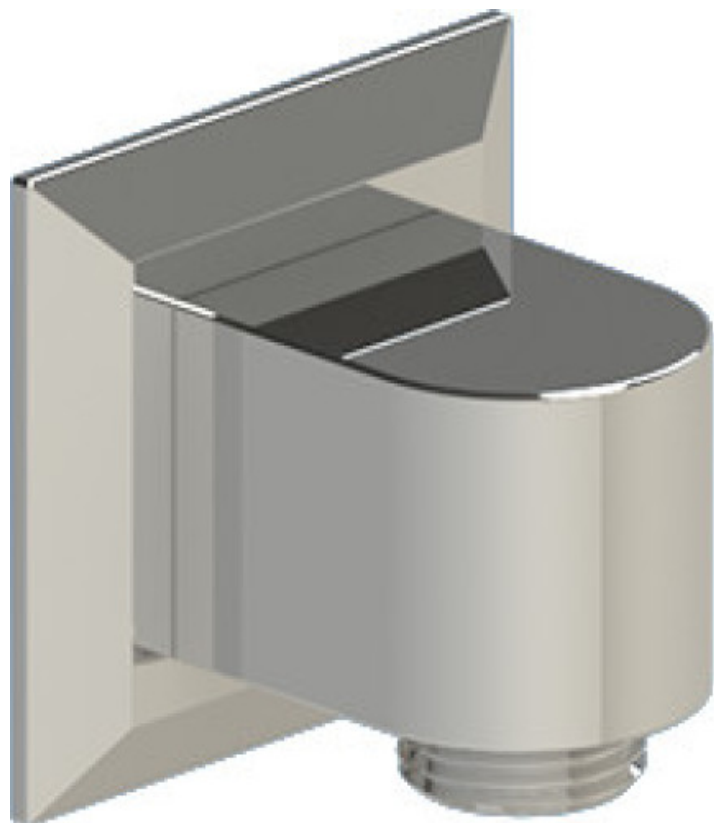

271CLCHJT

Specifications

TEMPERATURE CONTROL VALVE WITH STOPS & TWO WAY DIVERTER WITH SHUT-OFF TRIM ONLY

VOLUME CONTROL VALVE TRIM ONLY

ADJUSTABLE SLIDE BAR WITH HAND HELD SHOWER ASSEMBLY

8" SHOWER HEAD WITH WALL MOUNT 12" SHOWER ARM & FLANGE

INTEGRAL SUPPLY WITH 1/2" NPT X 1/2" NPSM X 3" NIPPLE