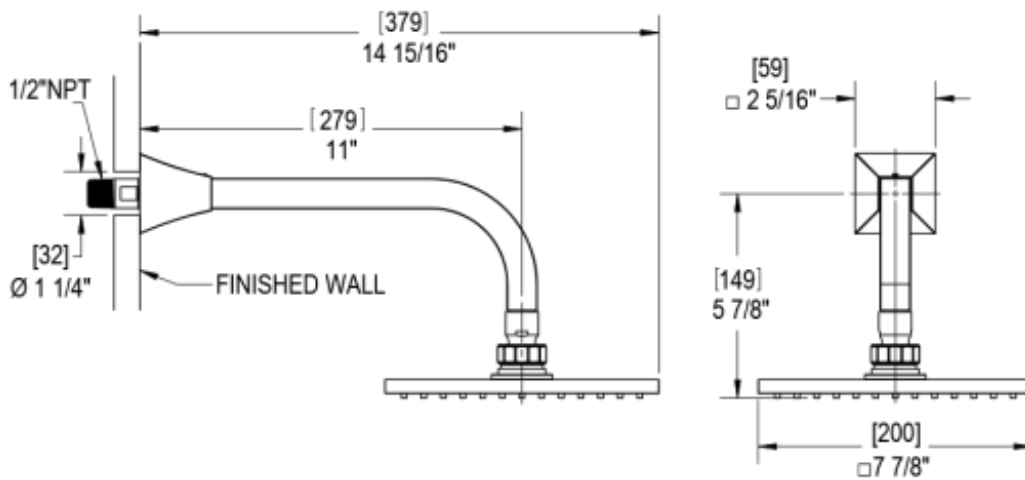

271CLCHJT

Specifications

TEMPERATURE CONTROL VALVE WITH STOPS & TWO WAY DIVERTER WITH SHUT-OFF TRIM ONLY

VOLUME CONTROL VALVE TRIM ONLY

ADJUSTABLE SLIDE BAR WITH HAND HELD SHOWER ASSEMBLY

8" SHOWER HEAD WITH WALL MOUNT 12" SHOWER ARM & FLANGE

INTEGRAL SUPPLY WITH 1/2" NPT X 1/2" NPSM X 3" NIPPLE