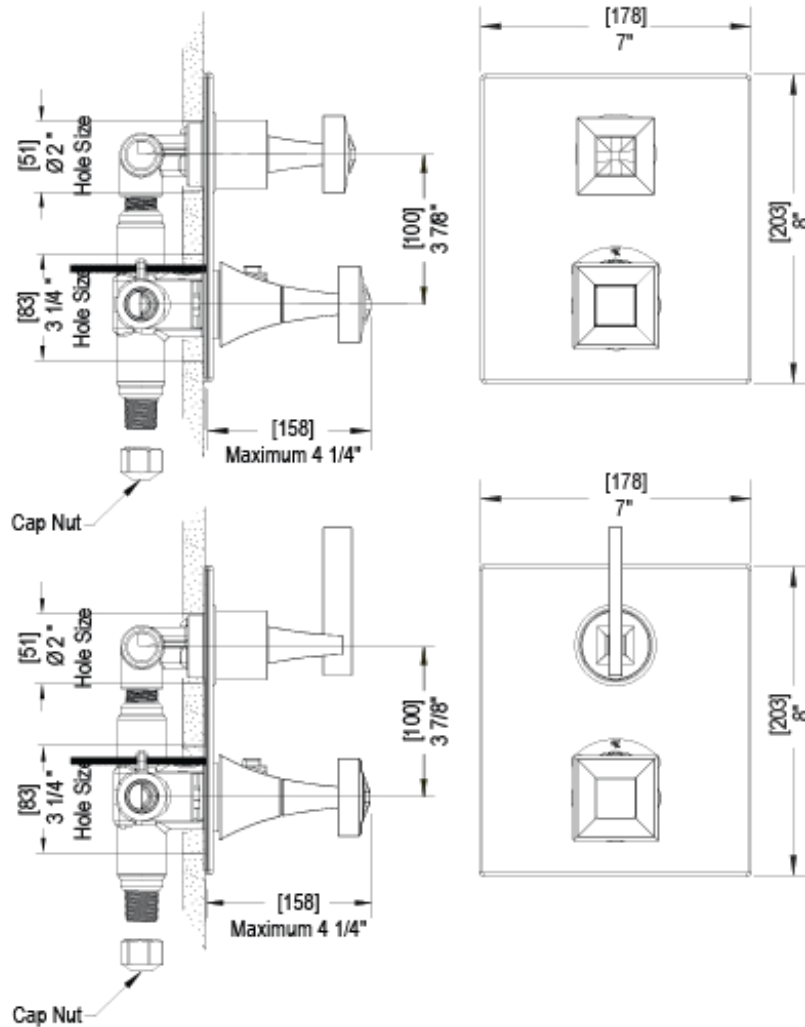

271CLCHJT

Specifications

TEMPERATURE CONTROL VALVE WITH STOPS & TWO WAY DIVERTER WITH SHUT-OFF TRIM ONLY

VOLUME CONTROL VALVE TRIM ONLY

ADJUSTABLE SLIDE BAR WITH HAND HELD SHOWER ASSEMBLY

8" SHOWER HEAD WITH WALL MOUNT 12" SHOWER ARM & FLANGE

INTEGRAL SUPPLY WITH 1/2" NPT X 1/2" NPSM X 3" NIPPLE