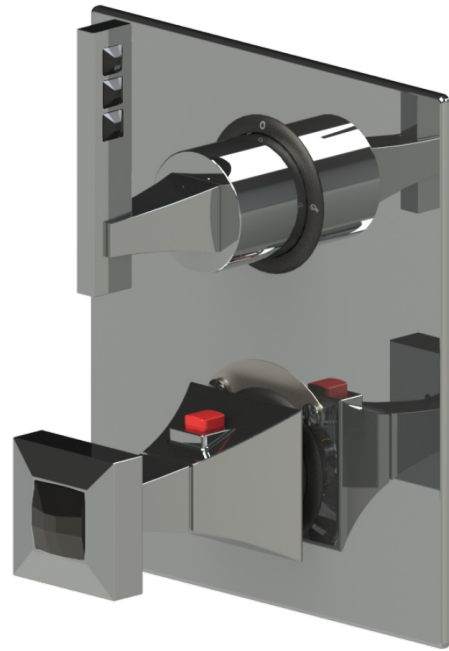

271CLCHJT

Specifications

TEMPERATURE CONTROL VALVE WITH STOPS & TWO WAY DIVERTER WITH SHUT-OFF TRIM ONLY

VOLUME CONTROL VALVE TRIM ONLY

ADJUSTABLE SLIDE BAR WITH HAND HELD SHOWER ASSEMBLY

8" SHOWER HEAD WITH WALL MOUNT 12" SHOWER ARM & FLANGE

INTEGRAL SUPPLY WITH 1/2" NPT X 1/2" NPSM X 3" NIPPLE