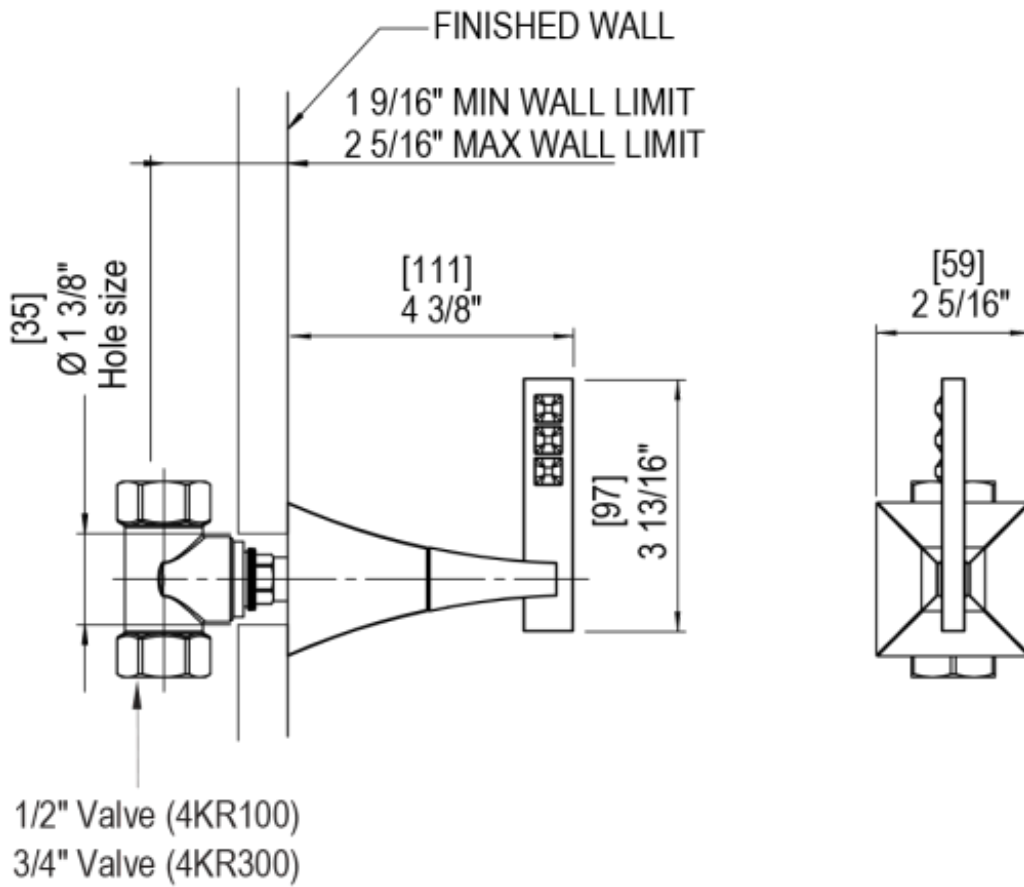

271CLCHJT

Specifications

TEMPERATURE CONTROL VALVE WITH STOPS & TWO WAY DIVERTER WITH SHUT-OFF TRIM ONLY

VOLUME CONTROL VALVE TRIM ONLY

ADJUSTABLE SLIDE BAR WITH HAND HELD SHOWER ASSEMBLY

8" SHOWER HEAD WITH WALL MOUNT 12" SHOWER ARM & FLANGE

INTEGRAL SUPPLY WITH 1/2" NPT X 1/2" NPSM X 3" NIPPLE