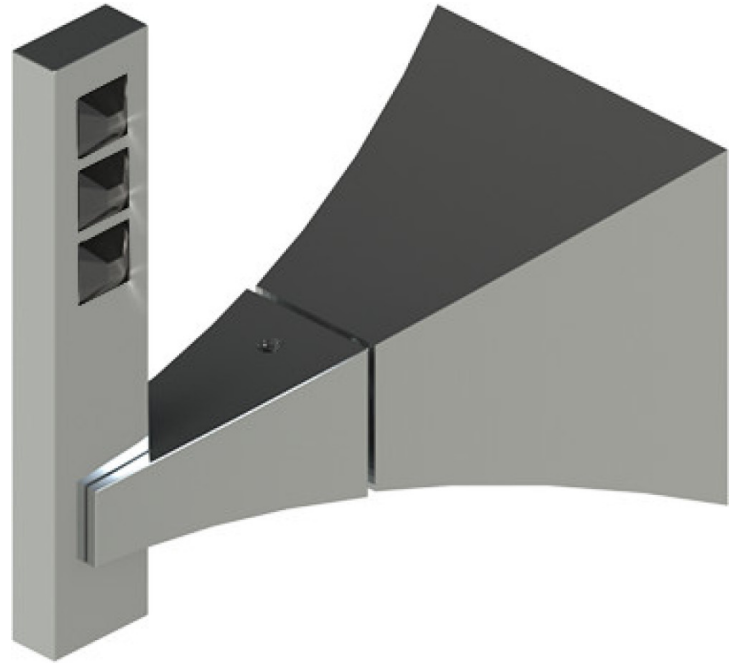

271CLCHJT

Specifications

TEMPERATURE CONTROL VALVE WITH STOPS & TWO WAY DIVERTER WITH SHUT-OFF TRIM ONLY

VOLUME CONTROL VALVE TRIM ONLY

ADJUSTABLE SLIDE BAR WITH HAND HELD SHOWER ASSEMBLY

8" SHOWER HEAD WITH WALL MOUNT 12" SHOWER ARM & FLANGE

INTEGRAL SUPPLY WITH 1/2" NPT X 1/2" NPSM X 3" NIPPLE