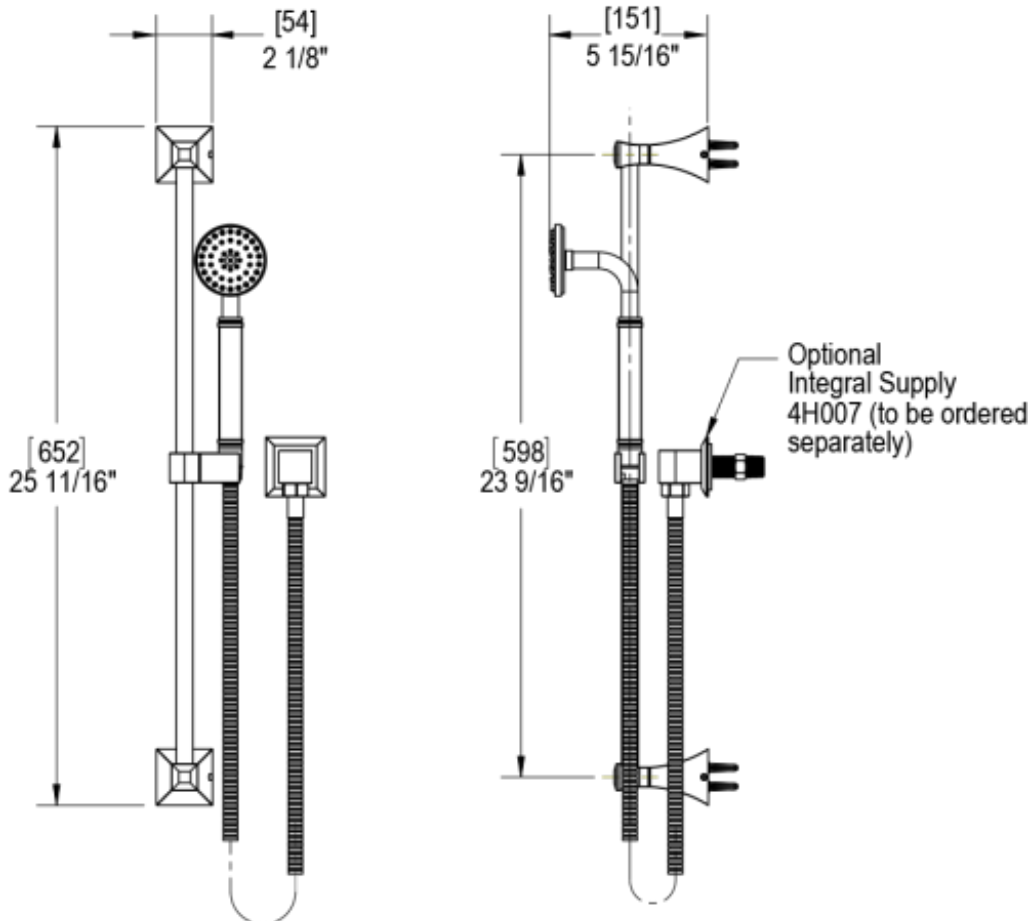

271CLCHJT

Specifications

TEMPERATURE CONTROL VALVE WITH STOPS & TWO WAY DIVERTER WITH SHUT-OFF TRIM ONLY

VOLUME CONTROL VALVE TRIM ONLY

ADJUSTABLE SLIDE BAR WITH HAND HELD SHOWER ASSEMBLY

8" SHOWER HEAD WITH WALL MOUNT 12" SHOWER ARM & FLANGE

INTEGRAL SUPPLY WITH 1/2" NPT X 1/2" NPSM X 3" NIPPLE