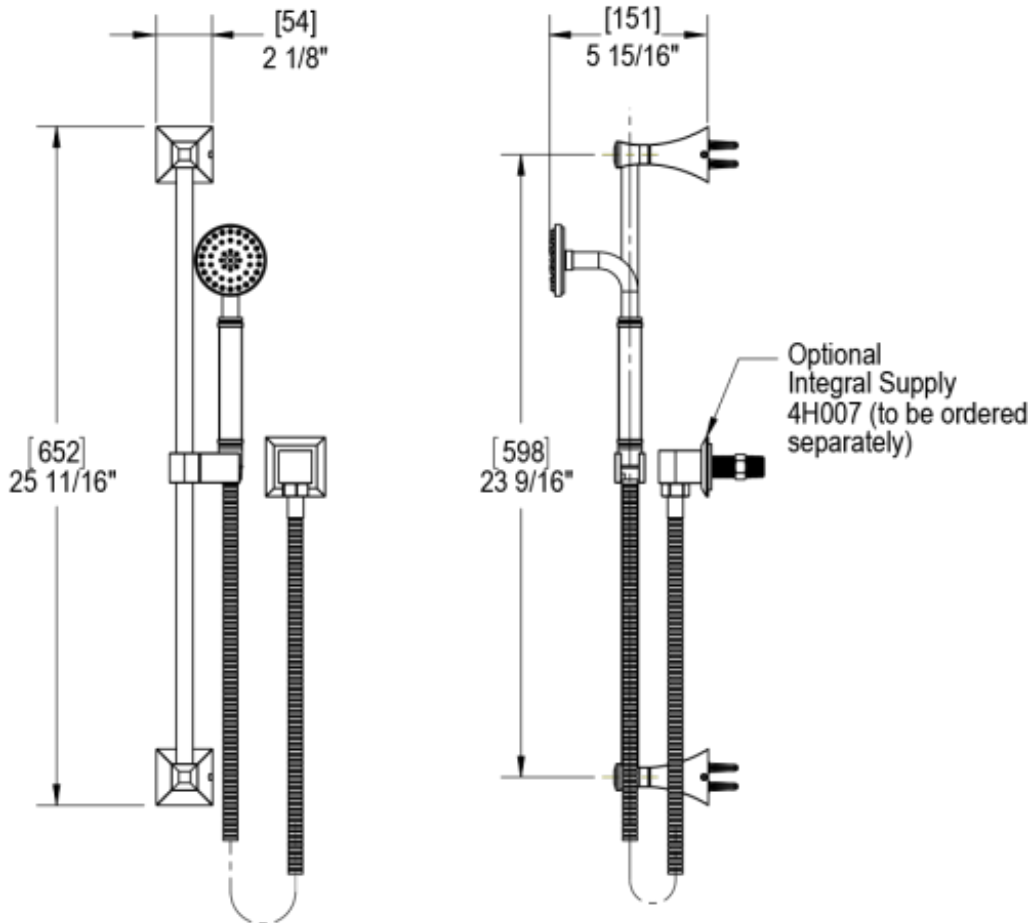

25ICQCHJT Specifications

THREE WAY DIVERTER WITH SHUT-OFFS IN BETWEEN FUNCTIONS, TRIM ONLY

ADJUSTABLE SLIDE BAR WITH HAND HELD SHOWER ASSEMBLY

8" SHOWER HEAD WITH CEILING MOUNT 8" SHOWER ARM & FLANGE

INTEGRAL SUPPLY WITH 1/2" NPT X 1/2" NPSM X 3" NIPPLE

WALL MOUNT TUB SPOUT