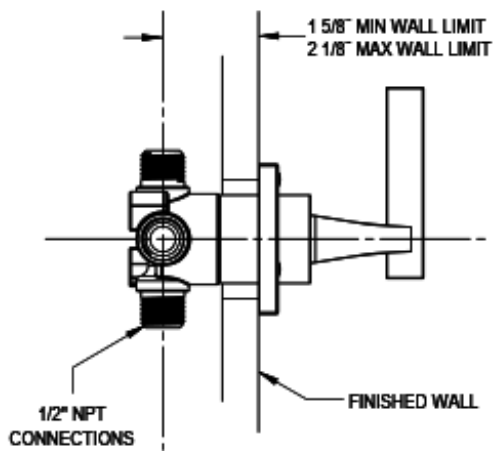

25ICQCHJT Specifications

THREE WAY DIVERTER WITH SHUT-OFFS IN BETWEEN FUNCTIONS, TRIM ONLY

ADJUSTABLE SLIDE BAR WITH HAND HELD SHOWER ASSEMBLY

8" SHOWER HEAD WITH CEILING MOUNT 8" SHOWER ARM & FLANGE

INTEGRAL SUPPLY WITH 1/2" NPT X 1/2" NPSM X 3" NIPPLE

WALL MOUNT TUB SPOUT