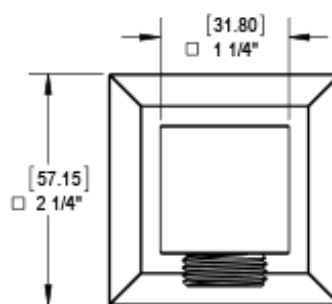

25ICQCHJT Specifications

THREE WAY DIVERTER WITH SHUT-OFFS IN BETWEEN FUNCTIONS, TRIM ONLY

ADJUSTABLE SLIDE BAR WITH HAND HELD SHOWER ASSEMBLY

8" SHOWER HEAD WITH CEILING MOUNT 8" SHOWER ARM & FLANGE

INTEGRAL SUPPLY WITH 1/2" NPT X 1/2" NPSM X 3" NIPPLE

WALL MOUNT TUB SPOUT