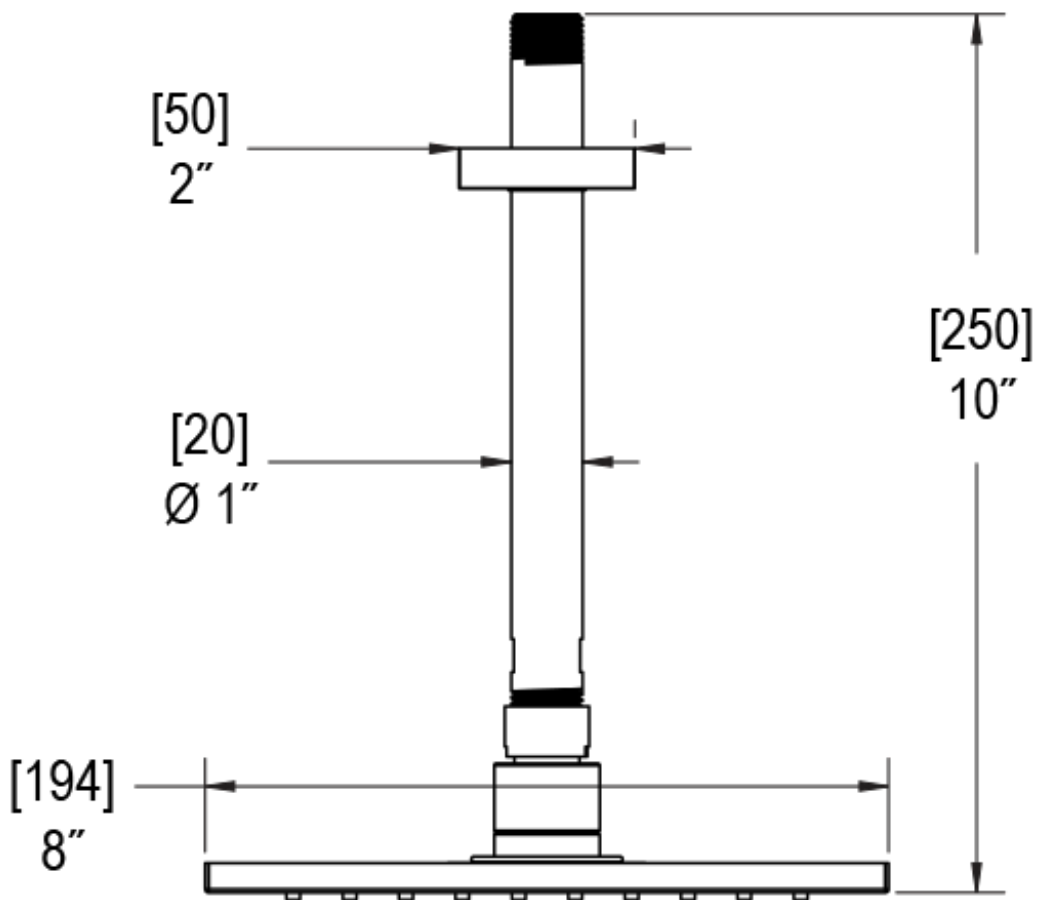

25ICQCHJT Specifications

THREE WAY DIVERTER WITH SHUT-OFFS IN BETWEEN FUNCTIONS, TRIM ONLY

ADJUSTABLE SLIDE BAR WITH HAND HELD SHOWER ASSEMBLY

8" SHOWER HEAD WITH CEILING MOUNT 8" SHOWER ARM & FLANGE

INTEGRAL SUPPLY WITH 1/2" NPT X 1/2" NPSM X 3" NIPPLE

WALL MOUNT TUB SPOUT