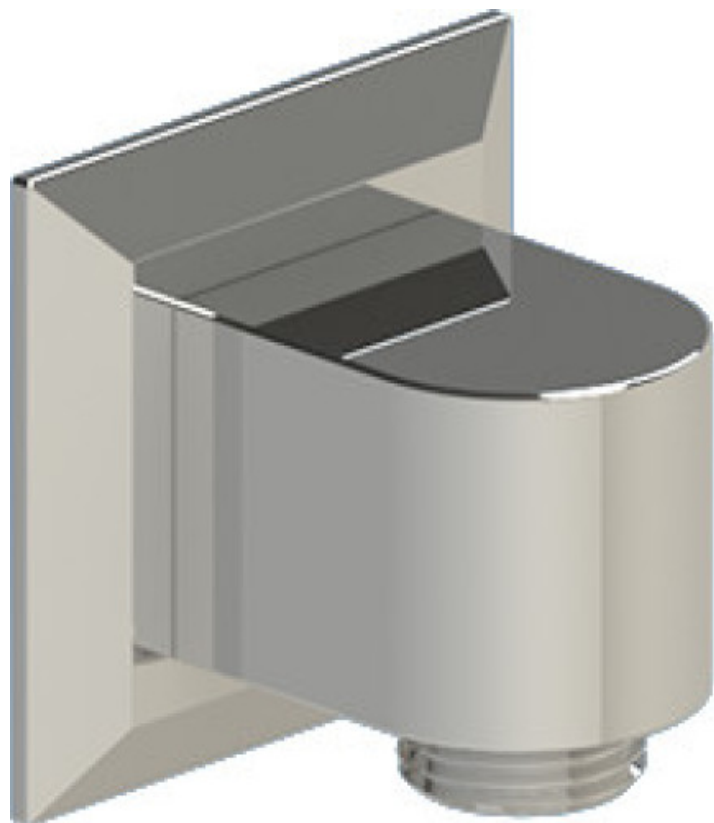

25ICQCHJT Specifications

THREE WAY DIVERTER WITH SHUT-OFFS IN BETWEEN FUNCTIONS, TRIM ONLY

ADJUSTABLE SLIDE BAR WITH HAND HELD SHOWER ASSEMBLY

8" SHOWER HEAD WITH CEILING MOUNT 8" SHOWER ARM & FLANGE

INTEGRAL SUPPLY WITH 1/2" NPT X 1/2" NPSM X 3" NIPPLE

WALL MOUNT TUB SPOUT