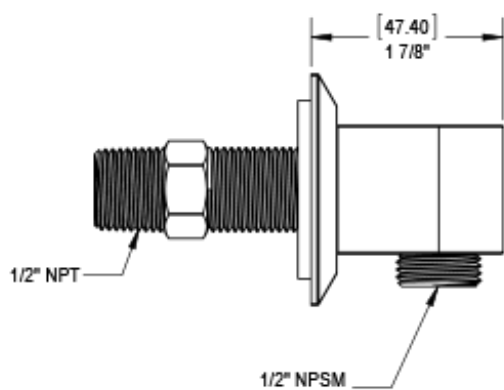

25ICQCHJT Specifications

THREE WAY DIVERTER WITH SHUT-OFFS IN BETWEEN FUNCTIONS, TRIM ONLY

ADJUSTABLE SLIDE BAR WITH HAND HELD SHOWER ASSEMBLY

8" SHOWER HEAD WITH CEILING MOUNT 8" SHOWER ARM & FLANGE

INTEGRAL SUPPLY WITH 1/2" NPT X 1/2" NPSM X 3" NIPPLE

WALL MOUNT TUB SPOUT