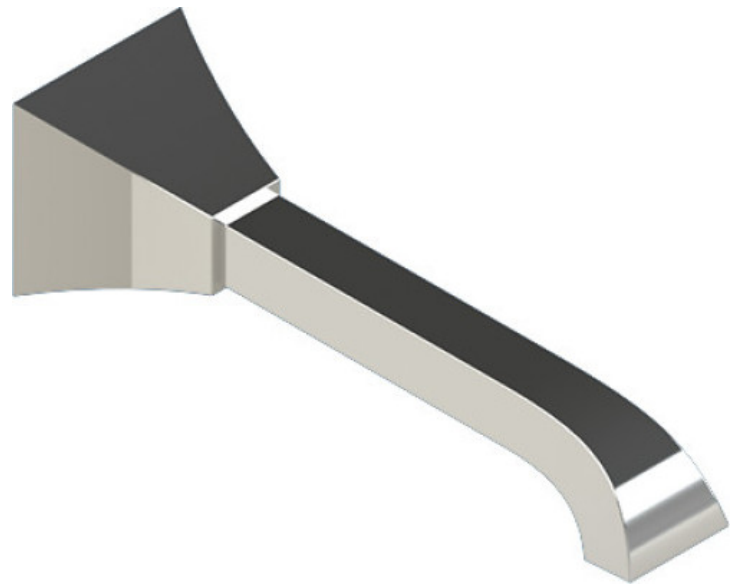

25ICQCHJT Specifications

THREE WAY DIVERTER WITH SHUT-OFFS IN BETWEEN FUNCTIONS, TRIM ONLY

ADJUSTABLE SLIDE BAR WITH HAND HELD SHOWER ASSEMBLY

8" SHOWER HEAD WITH CEILING MOUNT 8" SHOWER ARM & FLANGE

INTEGRAL SUPPLY WITH 1/2" NPT X 1/2" NPSM X 3" NIPPLE

WALL MOUNT TUB SPOUT