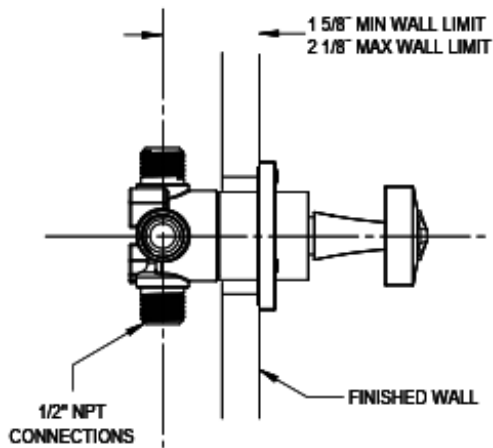

25ICQCHJT Specifications

THREE WAY DIVERTER WITH SHUT-OFFS IN BETWEEN FUNCTIONS, TRIM ONLY

ADJUSTABLE SLIDE BAR WITH HAND HELD SHOWER ASSEMBLY

8" SHOWER HEAD WITH CEILING MOUNT 8" SHOWER ARM & FLANGE

INTEGRAL SUPPLY WITH 1/2" NPT X 1/2" NPSM X 3" NIPPLE

WALL MOUNT TUB SPOUT