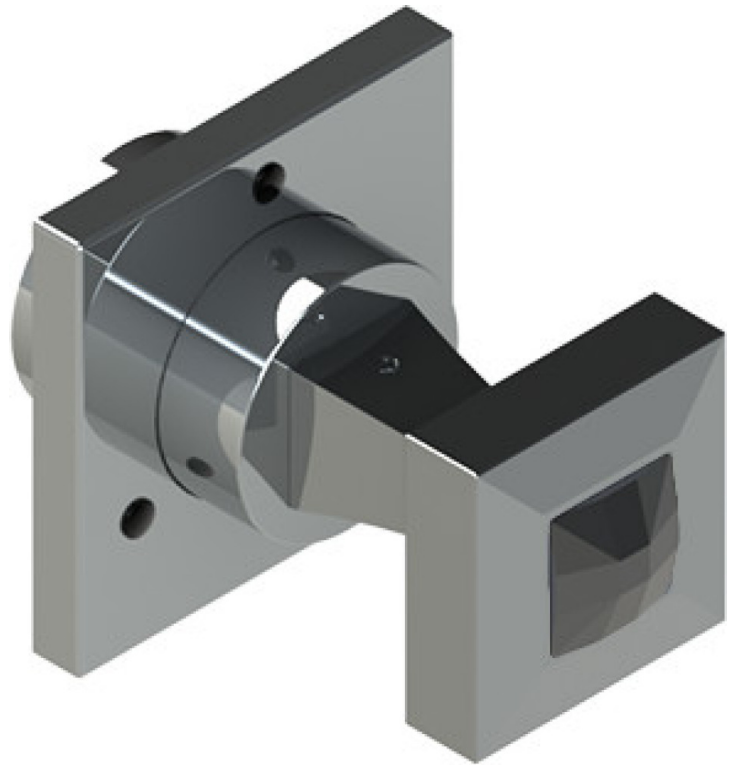

25ICQCHJT Specifications

THREE WAY DIVERTER WITH SHUT-OFFS IN BETWEEN FUNCTIONS, TRIM ONLY

ADJUSTABLE SLIDE BAR WITH HAND HELD SHOWER ASSEMBLY

8" SHOWER HEAD WITH CEILING MOUNT 8" SHOWER ARM & FLANGE

INTEGRAL SUPPLY WITH 1/2" NPT X 1/2" NPSM X 3" NIPPLE

WALL MOUNT TUB SPOUT