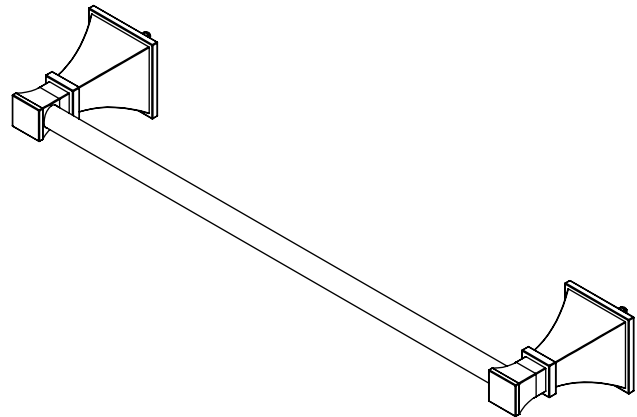

Features

- Brass construction with choice of 21 finishes

Order Matrix

Model	Main/Accent Finish
7A-7B-7CRBMQ0	AB - Antique Brass
	ABM - Antique Brass Matt
	AC - Antique Copper
	ACM - Antique Copper Matt
	BB - Bright Brass
	CH - Chrome
	GD - Gold
	OB - Oil Rubbed Bronze
	PN - Polished Nickel
	SB - Satin Brass
	SC - Satin Chrome
	SN - Satin Nickel
	TB - Tuscan Brass
	AQ - Aqua
	BD - Bordeaux
	BK - Black
	MB - Matte Black
	MW - Matte White
	NC - Natural Cream
	RD - Red
	WH - White

**MATTHEW QUINN**

18", 24", 30" Towel Bar  
Model: 7A-7B-7CRBMQ0 XX-XX

Critical Dimensions

TEL: 905-851-6781  
FAX: 905-851-8031  
TOLL FREE: 800-461-5901

THE **Rubinet** FAUCET COMPANY

15/03/2011

www.rubinet.com