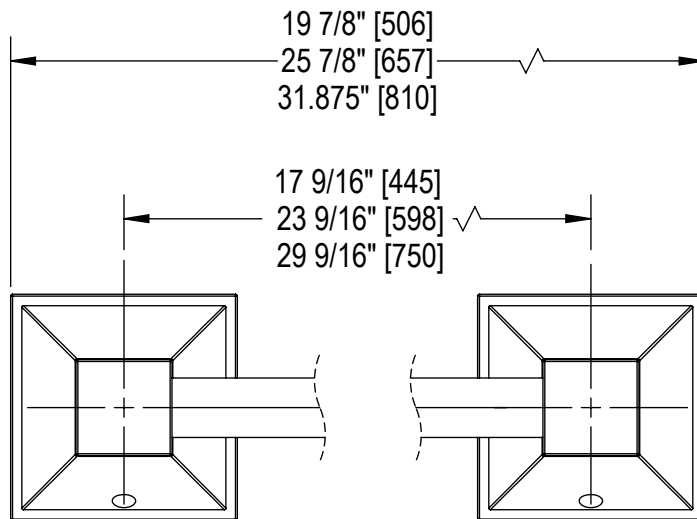

Features

- Brass construction with choice of 21 finishes

Order Matrix

Model	Main/Accent Finish
7A-7B-7CRBMQ0	AB - Antique Brass
	ABM - Antique Brass Matt
	AC - Antique Copper
	ACM - Antique Copper Matt
	BB - Bright Brass
	CH - Chrome
	GD - Gold
	OB - Oil Rubbed Bronze
	PN - Polished Nickel
	SB - Satin Brass
	SC - Satin Chrome
	SN - Satin Nickel
	TB - Tuscan Brass
	AQ - Aqua
	BD - Bordeaux
	BK - Black
	MB - Matte Black
	MW - Matte White
	NC - Natural Cream
	RD - Red
	WH - White

**MATTHEW QUINN**

18", 24", 30" Towel Bar  
Model: 7A-7B-7CRBMQ0 XX-XX

Critical Dimensions

TEL: 905-851-6781  
FAX: 905-851-8031  
TOLL FREE: 800-461-5901

THE **Rubinet** FAUCET COMPANY

15/03/2011

www.rubinet.com