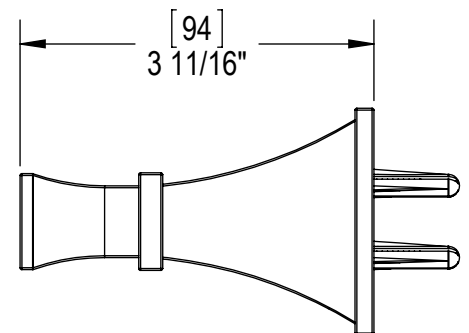

Features

- Brass construction with choice of 21 finishes

Order Matrix

Model	Main/Accent Finish
7A-7B-7CRBMQ0	AB - Antique Brass
	ABM - Antique Brass Matt
	AC - Antique Copper
	ACM - Antique Copper Matt
	BB - Bright Brass
	CH - Chrome
	GD - Gold
	OB - Oil Rubbed Bronze
	PN - Polished Nickel
	SB - Satin Brass
	SC - Satin Chrome
	SN - Satin Nickel
	TB - Tuscan Brass
	AQ - Aqua
	BD - Bordeaux
	BK - Black
	MB - Matte Black
	MW - Matte White
	NC - Natural Cream
	RD - Red
	WH - White

**MATTHEW QUINN**

18", 24", 30" Towel Bar  
Model: 7A-7B-7CRBMQ0 XX-XX

Critical Dimensions

TEL: 905-851-6781  
FAX: 905-851-8031  
TOLL FREE: 800-461-5901

THE **Rubinet** FAUCET COMPANY

15/03/2011

www.rubinet.com