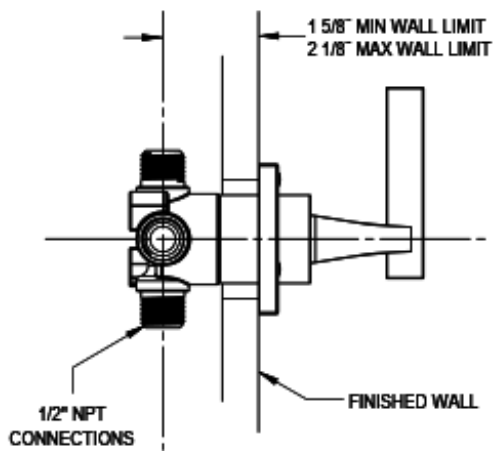

## Specifications

THREE WAY DIVERTER WITH SHUT-OFFS IN BETWEEN FUNCTIONS, TRIM ONLY

ADJUSTABLE SLIDE BAR WITH HAND HELD SHOWER ASSEMBLY

8" SHOWER HEAD WITH WALL MOUNT 12" SHOWER ARM & FLANGE

INTEGRAL SUPPLY WITH 1/2" NPT X 1/2" NPSM X 3" NIPPLE

WALL MOUNT TUB SPOUT

TEMPERATURE CONTROL VALVE WITH STOPS