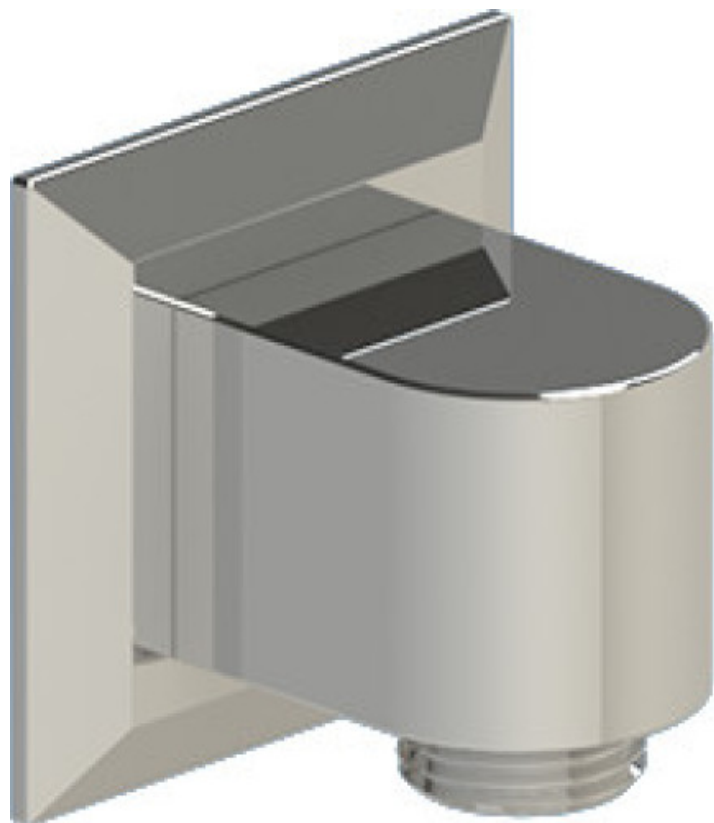

## Specifications

THREE WAY DIVERTER WITH SHUT-OFFS IN BETWEEN FUNCTIONS, TRIM ONLY

ADJUSTABLE SLIDE BAR WITH HAND HELD SHOWER ASSEMBLY

8" SHOWER HEAD WITH WALL MOUNT 12" SHOWER ARM & FLANGE

INTEGRAL SUPPLY WITH 1/2" NPT X 1/2" NPSM X 3" NIPPLE

WALL MOUNT TUB SPOUT

TEMPERATURE CONTROL VALVE WITH STOPS