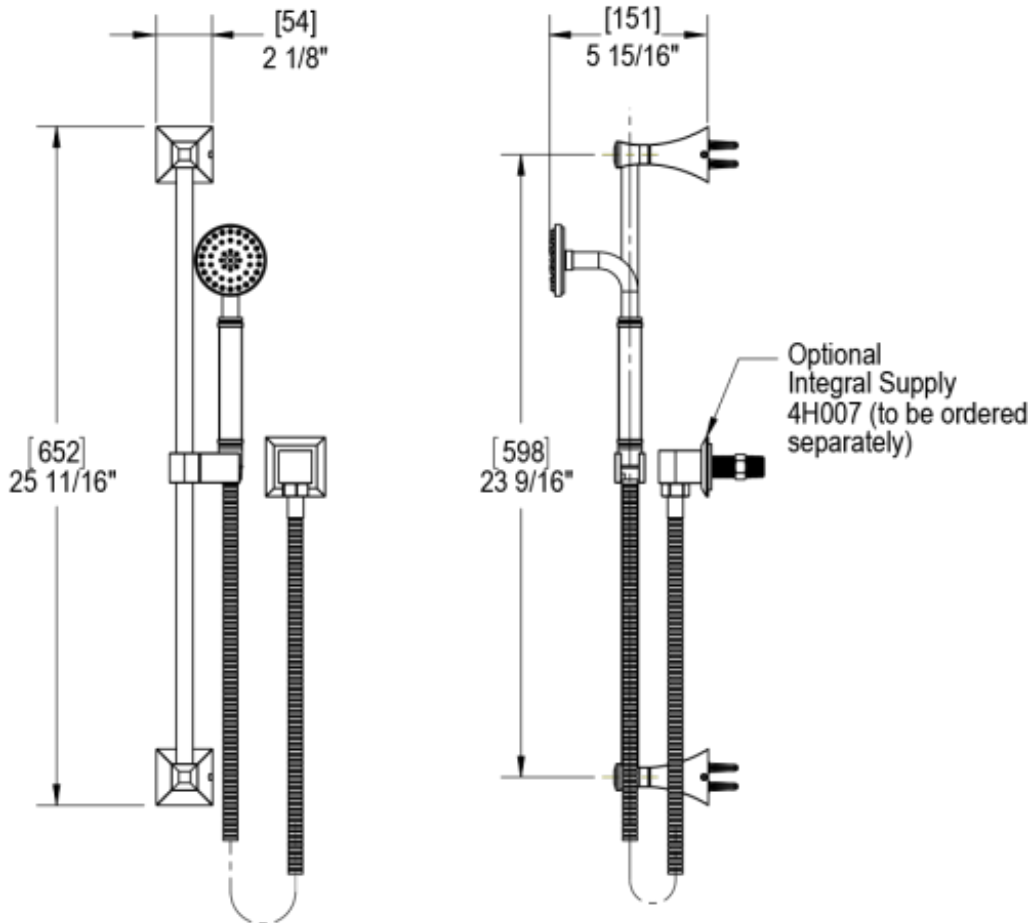

## Specifications

THREE WAY DIVERTER WITH SHUT-OFFS IN BETWEEN FUNCTIONS, TRIM ONLY

ADJUSTABLE SLIDE BAR WITH HAND HELD SHOWER ASSEMBLY

8" SHOWER HEAD WITH WALL MOUNT 12" SHOWER ARM & FLANGE

INTEGRAL SUPPLY WITH 1/2" NPT X 1/2" NPSM X 3" NIPPLE

WALL MOUNT TUB SPOUT

TEMPERATURE CONTROL VALVE WITH STOPS