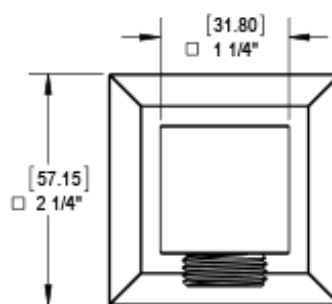

## Specifications

THREE WAY DIVERTER WITH SHUT-OFFS IN BETWEEN FUNCTIONS, TRIM ONLY

ADJUSTABLE SLIDE BAR WITH HAND HELD SHOWER ASSEMBLY

8" SHOWER HEAD WITH WALL MOUNT 12" SHOWER ARM & FLANGE

INTEGRAL SUPPLY WITH 1/2" NPT X 1/2" NPSM X 3" NIPPLE

WALL MOUNT TUB SPOUT

TEMPERATURE CONTROL VALVE WITH STOPS