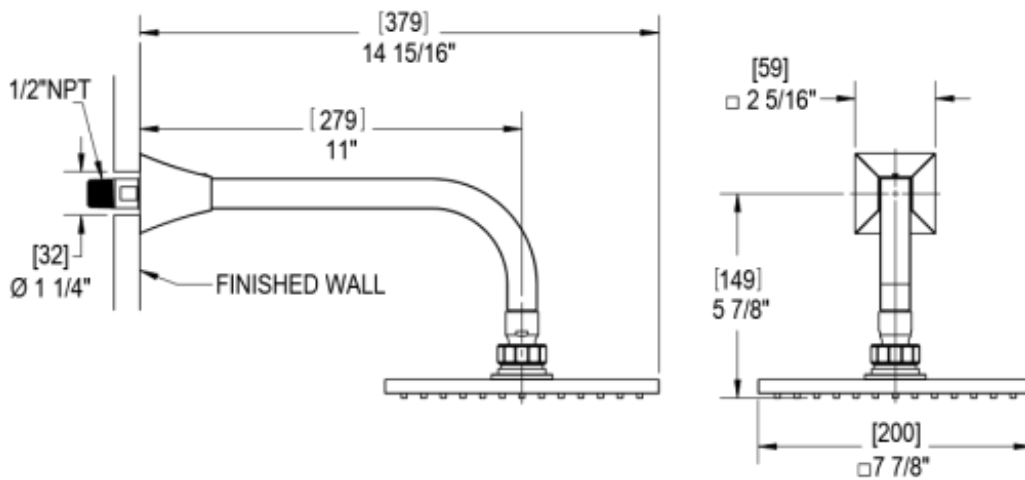

## Specifications

THREE WAY DIVERTER WITH SHUT-OFFS IN BETWEEN FUNCTIONS, TRIM ONLY

ADJUSTABLE SLIDE BAR WITH HAND HELD SHOWER ASSEMBLY

8" SHOWER HEAD WITH WALL MOUNT 12" SHOWER ARM & FLANGE

INTEGRAL SUPPLY WITH 1/2" NPT X 1/2" NPSM X 3" NIPPLE

WALL MOUNT TUB SPOUT

TEMPERATURE CONTROL VALVE WITH STOPS