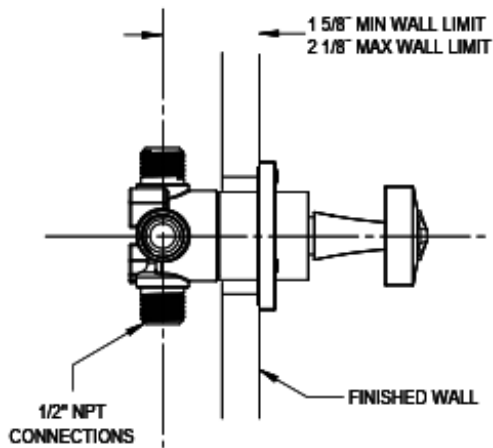

## Specifications

THREE WAY DIVERTER WITH SHUT-OFFS IN BETWEEN FUNCTIONS, TRIM ONLY

ADJUSTABLE SLIDE BAR WITH HAND HELD SHOWER ASSEMBLY

8" SHOWER HEAD WITH WALL MOUNT 12" SHOWER ARM & FLANGE

INTEGRAL SUPPLY WITH 1/2" NPT X 1/2" NPSM X 3" NIPPLE

WALL MOUNT TUB SPOUT

TEMPERATURE CONTROL VALVE WITH STOPS