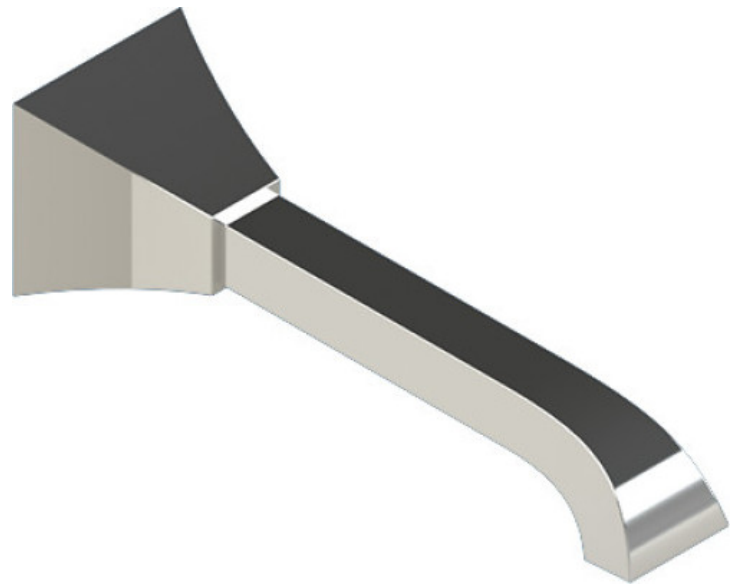

## Specifications

THREE WAY DIVERTER WITH SHUT-OFFS IN BETWEEN FUNCTIONS, TRIM ONLY

ADJUSTABLE SLIDE BAR WITH HAND HELD SHOWER ASSEMBLY

8" SHOWER HEAD WITH WALL MOUNT 12" SHOWER ARM & FLANGE

INTEGRAL SUPPLY WITH 1/2" NPT X 1/2" NPSM X 3" NIPPLE

WALL MOUNT TUB SPOUT

TEMPERATURE CONTROL VALVE WITH STOPS