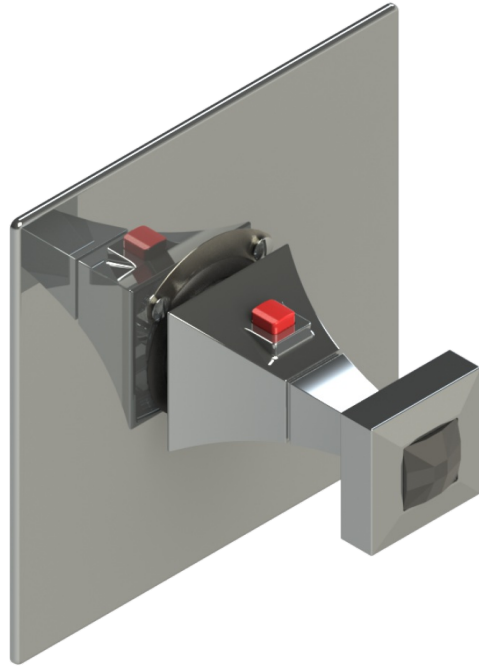

## Specifications

THREE WAY DIVERTER WITH SHUT-OFFS IN BETWEEN FUNCTIONS, TRIM ONLY

ADJUSTABLE SLIDE BAR WITH HAND HELD SHOWER ASSEMBLY

8" SHOWER HEAD WITH WALL MOUNT 12" SHOWER ARM & FLANGE

INTEGRAL SUPPLY WITH 1/2" NPT X 1/2" NPSM X 3" NIPPLE

WALL MOUNT TUB SPOUT

TEMPERATURE CONTROL VALVE WITH STOPS