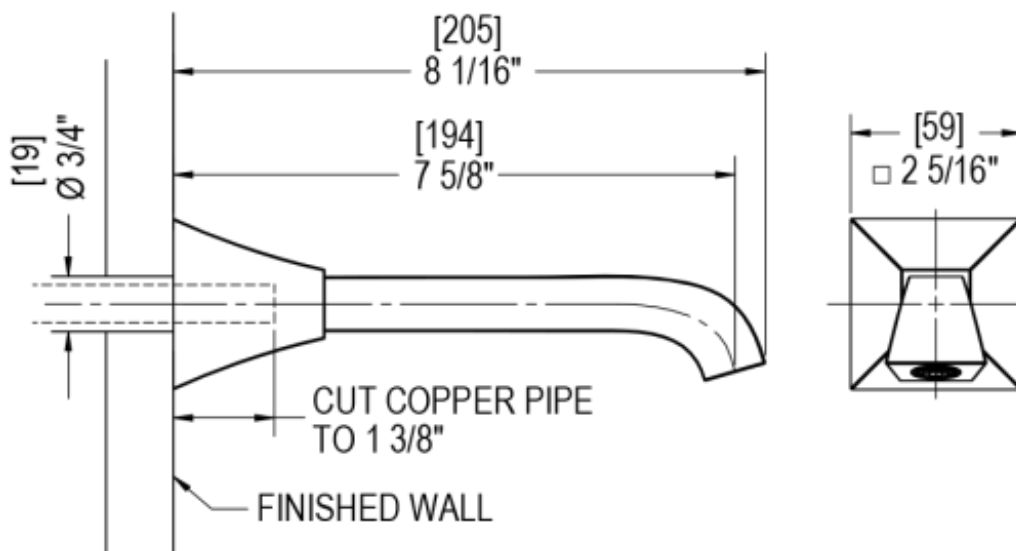

## Specifications

THREE WAY DIVERTER WITH SHUT-OFFS IN BETWEEN FUNCTIONS, TRIM ONLY

ADJUSTABLE SLIDE BAR WITH HAND HELD SHOWER ASSEMBLY

8" SHOWER HEAD WITH WALL MOUNT 12" SHOWER ARM & FLANGE

INTEGRAL SUPPLY WITH 1/2" NPT X 1/2" NPSM X 3" NIPPLE

WALL MOUNT TUB SPOUT

TEMPERATURE CONTROL VALVE WITH STOPS