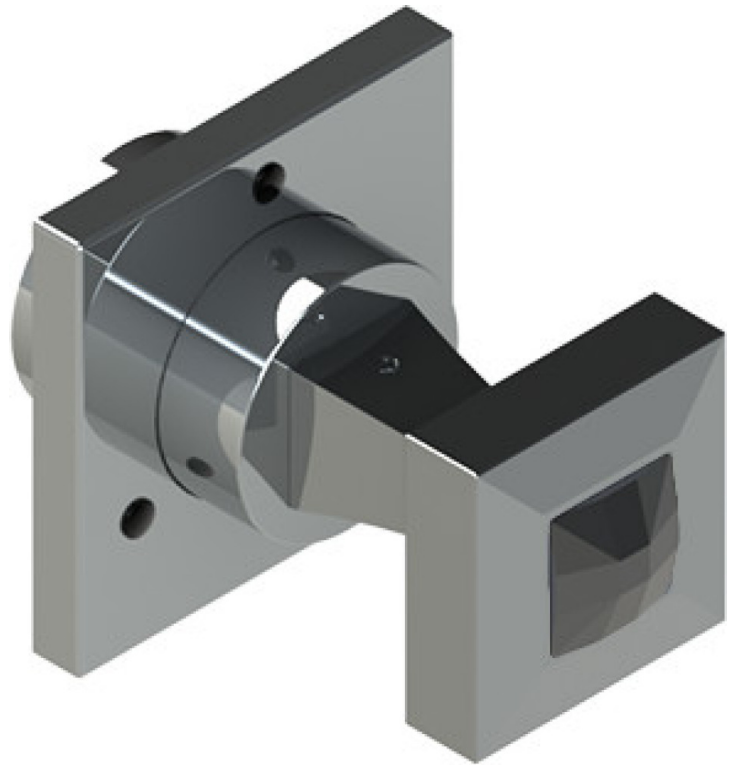

# 24ICQCHJT

## Specifications

THREE WAY DIVERTER WITH SHUT-OFFS IN BETWEEN FUNCTIONS, TRIM ONLY

ADJUSTABLE SLIDE BAR WITH HAND HELD SHOWER ASSEMBLY

8" SHOWER HEAD WITH WALL MOUNT 12" SHOWER ARM & FLANGE

INTEGRAL SUPPLY WITH 1/2" NPT X 1/2" NPSM X 3" NIPPLE

WALL MOUNT TUB SPOUT

TEMPERATURE CONTROL VALVE WITH STOPS