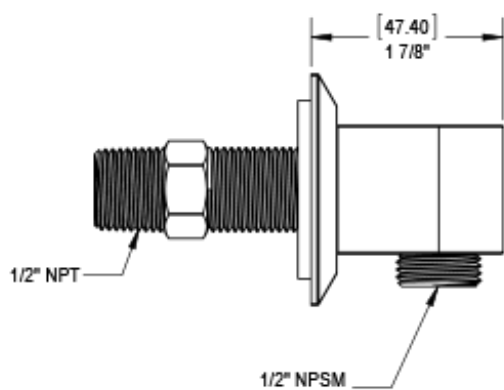

## Specifications

THREE WAY DIVERTER WITH SHUT-OFFS IN BETWEEN FUNCTIONS, TRIM ONLY

ADJUSTABLE SLIDE BAR WITH HAND HELD SHOWER ASSEMBLY

8" SHOWER HEAD WITH WALL MOUNT 12" SHOWER ARM & FLANGE

INTEGRAL SUPPLY WITH 1/2" NPT X 1/2" NPSM X 3" NIPPLE

WALL MOUNT TUB SPOUT

TEMPERATURE CONTROL VALVE WITH STOPS