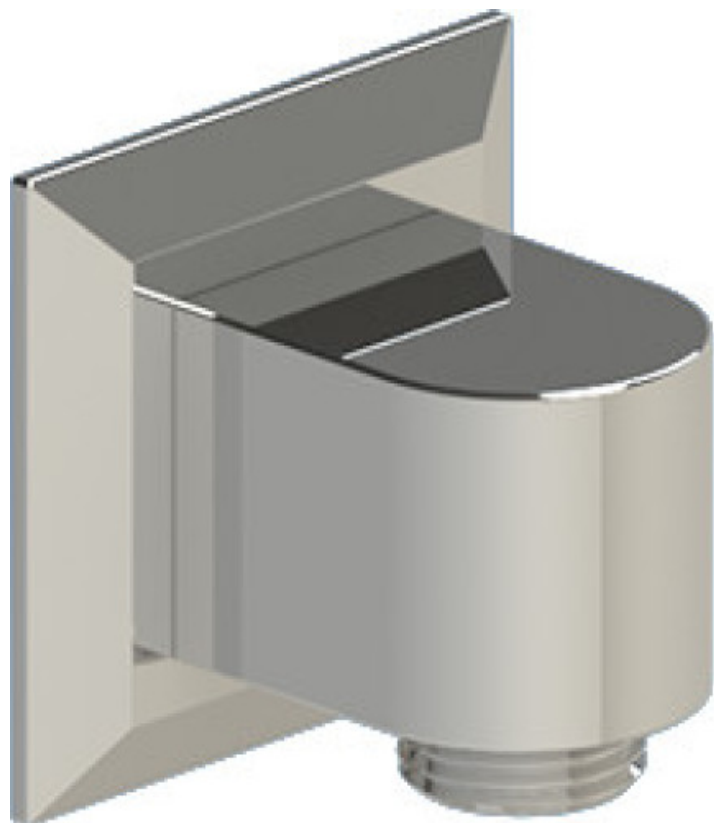

221CQCHCH Specifications

no image
TEMPERATURE CONTROL VALVE WITH STOPS & TWO WAY DIVERTER WITH SHUT-OFF TRIM ONLY

ADJUSTABLE SLIDE BAR WITH HAND HELD SHOWER ASSEMBLY

8" SHOWER HEAD WITH CEILING MOUNT 8" SHOWER ARM & FLANGE

INTEGRAL SUPPLY WITH 1/2" NPT X 1/2" NPSM X 3" NIPPLE