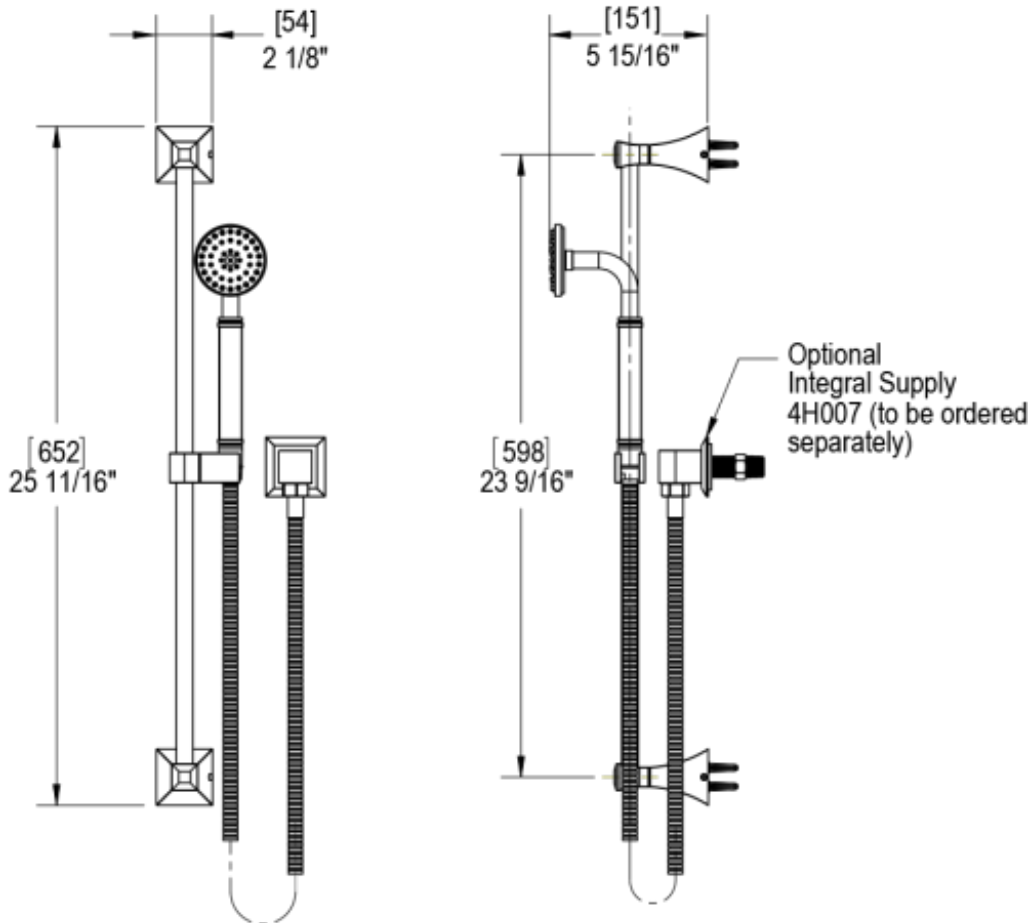

221CQCHCH Specifications

no image
TEMPERATURE CONTROL VALVE WITH STOPS & TWO WAY DIVERTER WITH SHUT-OFF TRIM ONLY

ADJUSTABLE SLIDE BAR WITH HAND HELD SHOWER ASSEMBLY

8" SHOWER HEAD WITH CEILING MOUNT 8" SHOWER ARM & FLANGE

INTEGRAL SUPPLY WITH 1/2" NPT X 1/2" NPSM X 3" NIPPLE