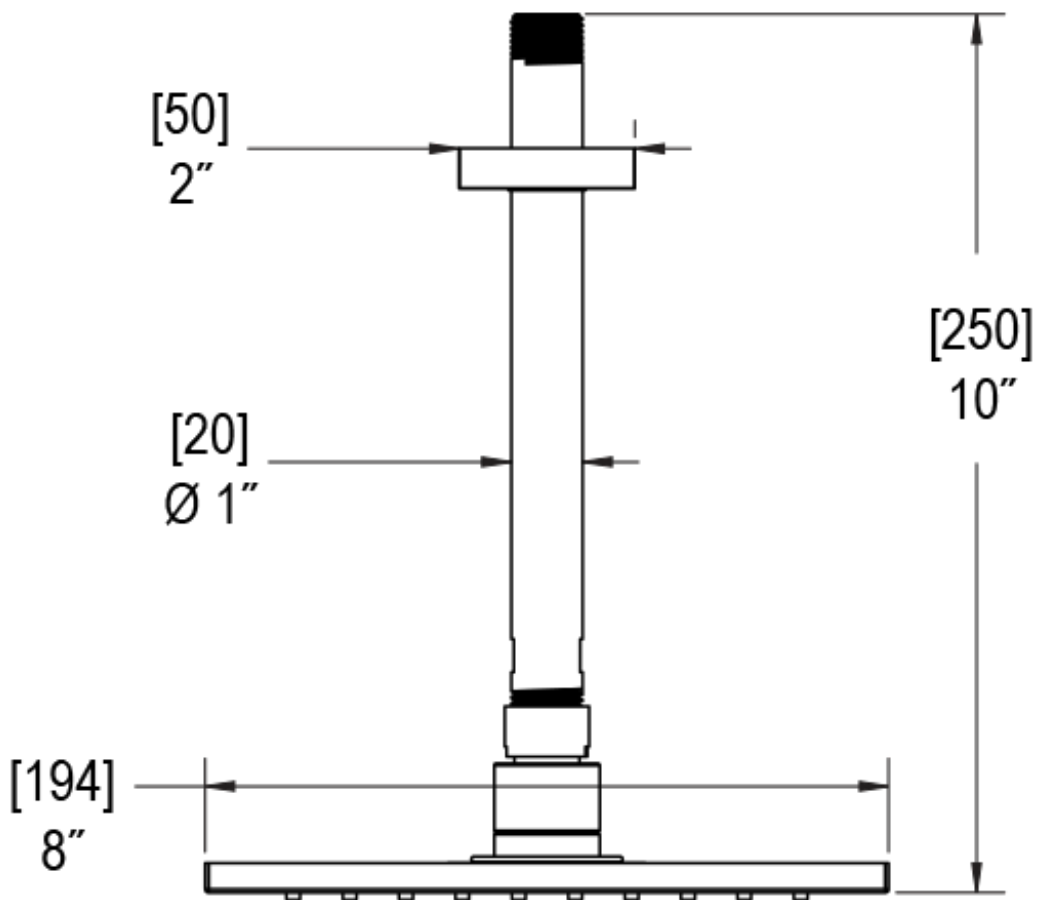

221CQCHCH Specifications

no image
TEMPERATURE CONTROL VALVE WITH STOPS & TWO WAY DIVERTER WITH SHUT-OFF TRIM ONLY

ADJUSTABLE SLIDE BAR WITH HAND HELD SHOWER ASSEMBLY

8" SHOWER HEAD WITH CEILING MOUNT 8" SHOWER ARM & FLANGE

INTEGRAL SUPPLY WITH 1/2" NPT X 1/2" NPSM X 3" NIPPLE