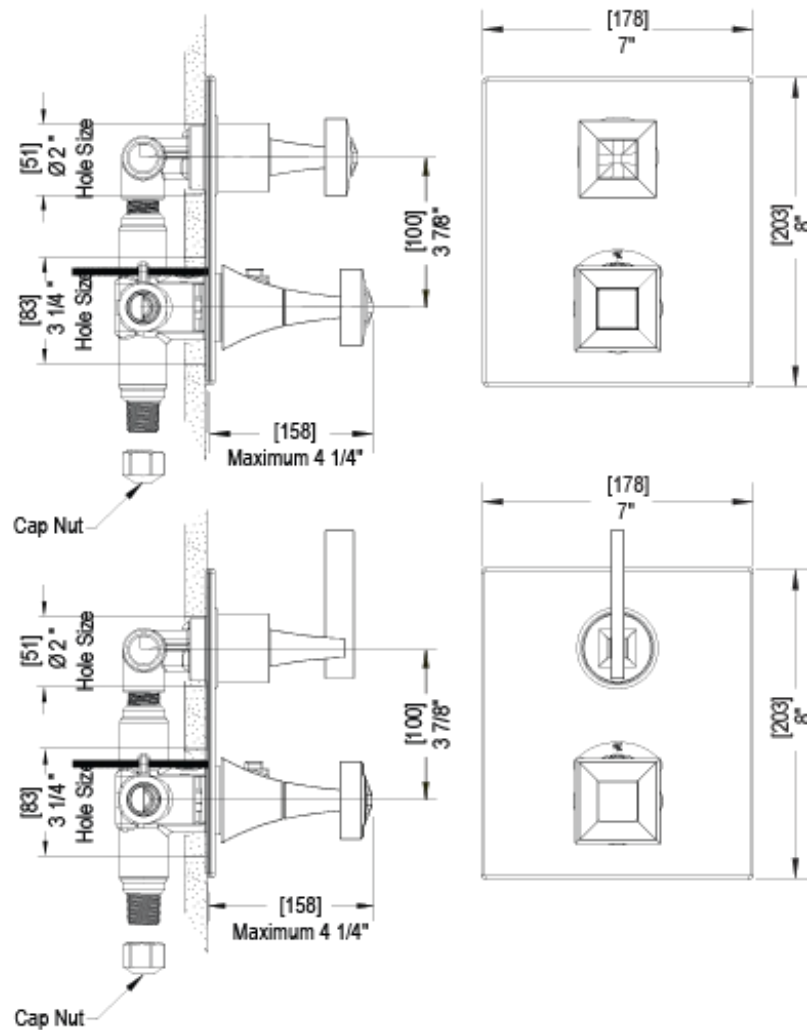

221CQCHCH Specifications

no image
TEMPERATURE CONTROL VALVE WITH STOPS & TWO WAY DIVERTER WITH SHUT-OFF TRIM ONLY

ADJUSTABLE SLIDE BAR WITH HAND HELD SHOWER ASSEMBLY

8" SHOWER HEAD WITH CEILING MOUNT 8" SHOWER ARM & FLANGE

INTEGRAL SUPPLY WITH 1/2" NPT X 1/2" NPSM X 3" NIPPLE