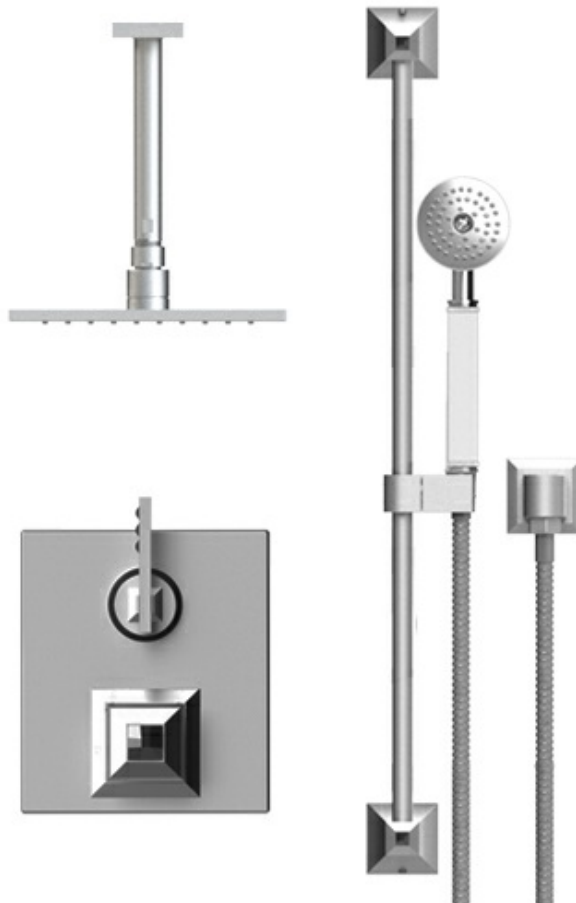

# 22ICLCHCH Specifications

TEMPERATURE CONTROL VALVE WITH STOPS & TWO WAY DIVERTER WITH SHUT-OFF TRIM ONLY

ADJUSTABLE SLIDE BAR WITH HAND HELD SHOWER ASSEMBLY

8" SHOWER HEAD WITH CEILING MOUNT 8" SHOWER ARM & FLANGE

INTEGRAL SUPPLY WITH 1/2" NPT X 1/2" NPSM X 3" NIPPLE