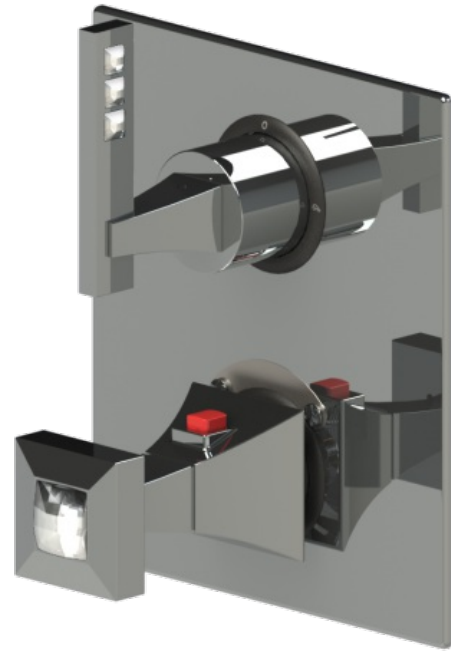

# 22ICLCHCH Specifications

TEMPERATURE CONTROL VALVE WITH STOPS & TWO WAY DIVERTER WITH SHUT-OFF TRIM ONLY

ADJUSTABLE SLIDE BAR WITH HAND HELD SHOWER ASSEMBLY

8" SHOWER HEAD WITH CEILING MOUNT 8" SHOWER ARM & FLANGE

INTEGRAL SUPPLY WITH 1/2" NPT X 1/2" NPSM X 3" NIPPLE