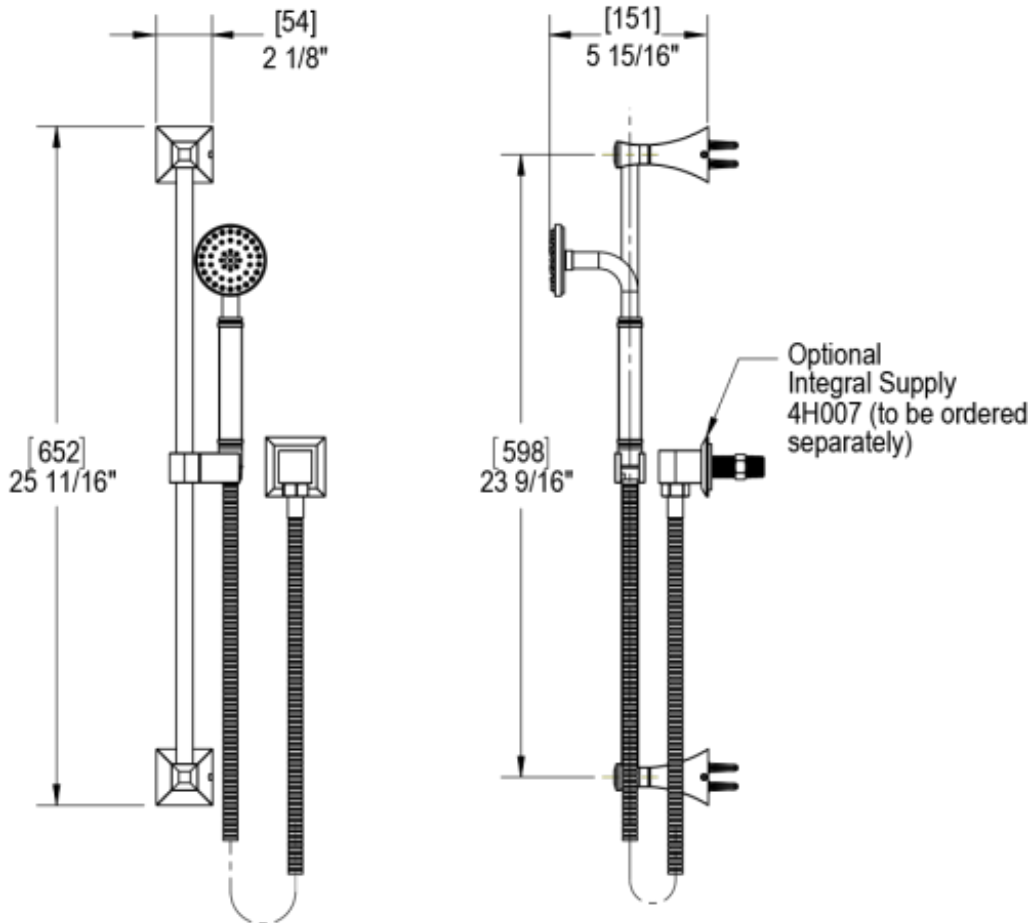

# 22ICLCHCH Specifications

TEMPERATURE CONTROL VALVE WITH STOPS & TWO WAY DIVERTER WITH SHUT-OFF TRIM ONLY

ADJUSTABLE SLIDE BAR WITH HAND HELD SHOWER ASSEMBLY

8" SHOWER HEAD WITH CEILING MOUNT 8" SHOWER ARM & FLANGE

INTEGRAL SUPPLY WITH 1/2" NPT X 1/2" NPSM X 3" NIPPLE