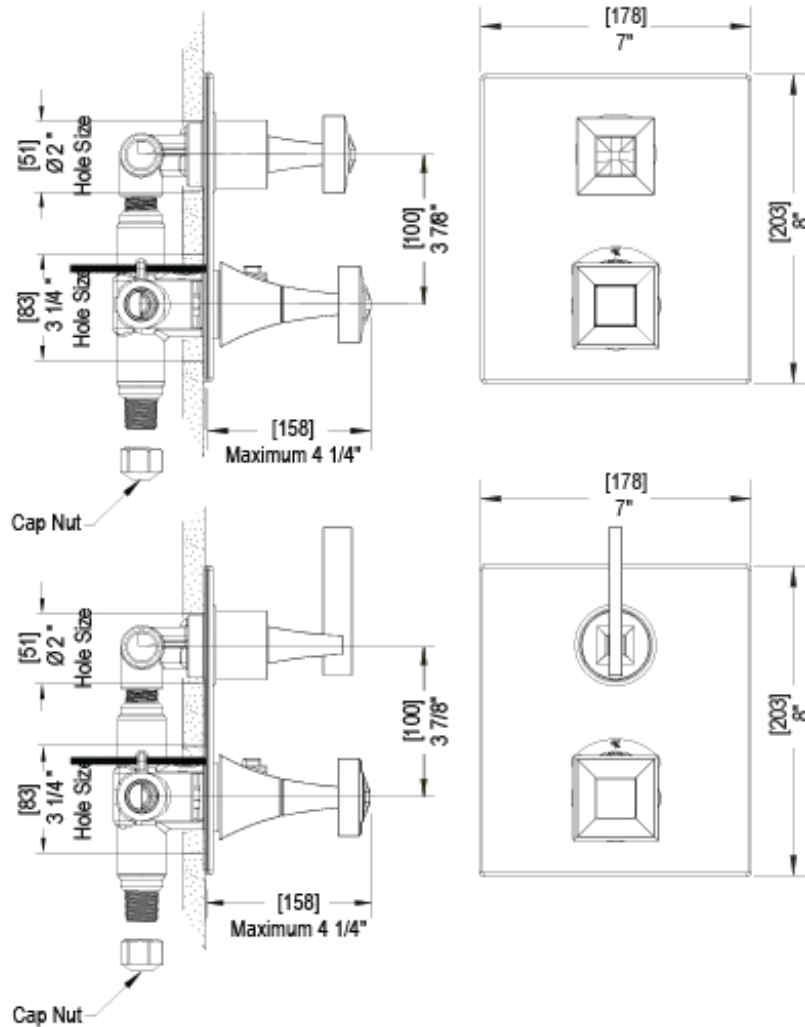

# 22ICLCHCH Specifications

TEMPERATURE CONTROL VALVE WITH STOPS & TWO WAY DIVERTER WITH SHUT-OFF TRIM ONLY

ADJUSTABLE SLIDE BAR WITH HAND HELD SHOWER ASSEMBLY

8" SHOWER HEAD WITH CEILING MOUNT 8" SHOWER ARM & FLANGE

INTEGRAL SUPPLY WITH 1/2" NPT X 1/2" NPSM X 3" NIPPLE