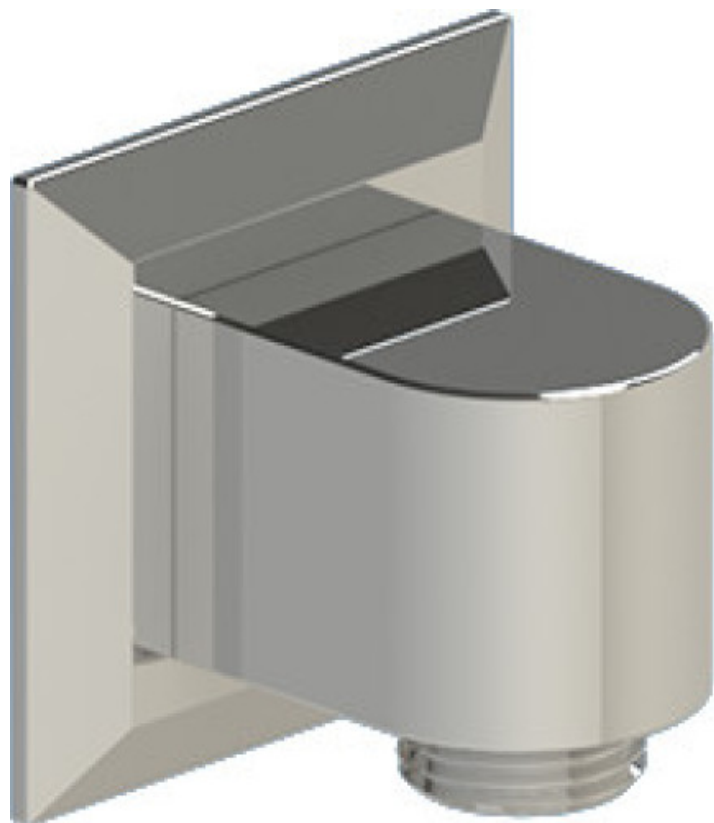

# 22ICLCHCH Specifications

TEMPERATURE CONTROL VALVE WITH STOPS & TWO WAY DIVERTER WITH SHUT-OFF TRIM ONLY

ADJUSTABLE SLIDE BAR WITH HAND HELD SHOWER ASSEMBLY

8" SHOWER HEAD WITH CEILING MOUNT 8" SHOWER ARM & FLANGE

INTEGRAL SUPPLY WITH 1/2" NPT X 1/2" NPSM X 3" NIPPLE