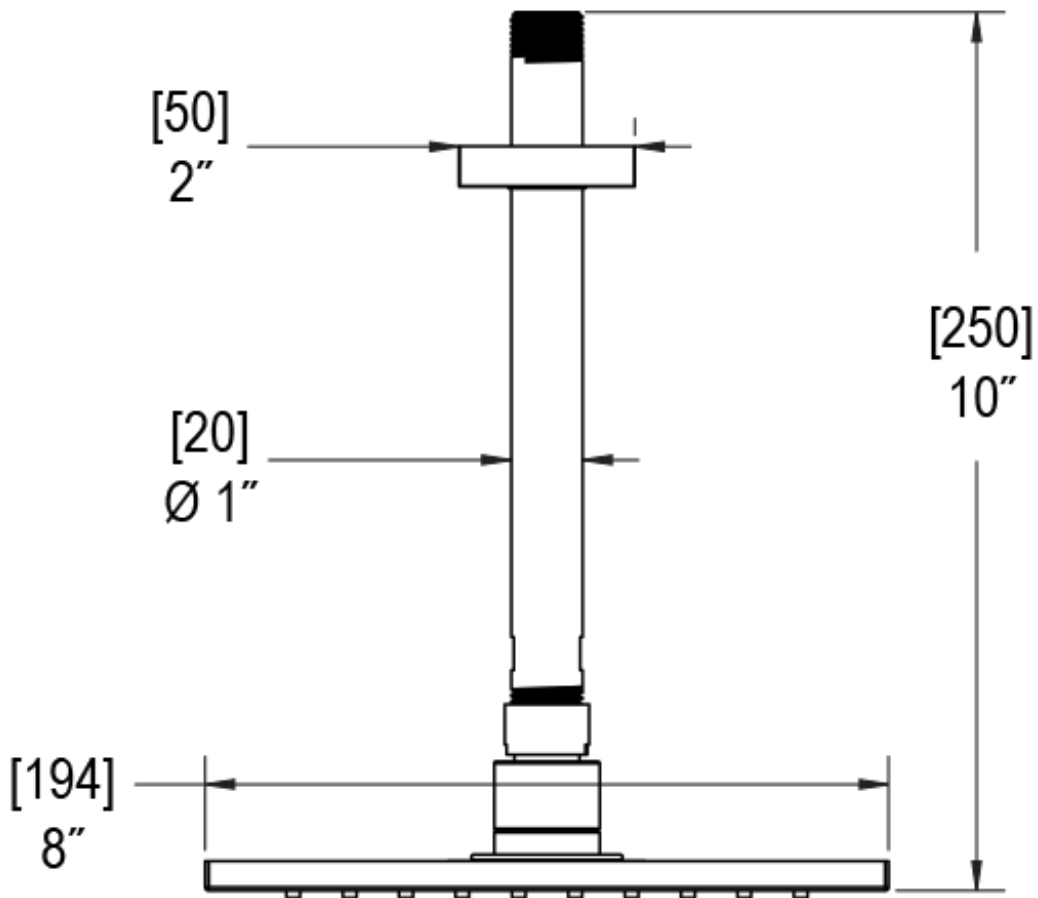

# 22ICLCHCH Specifications

TEMPERATURE CONTROL VALVE WITH STOPS & TWO WAY DIVERTER WITH SHUT-OFF TRIM ONLY

ADJUSTABLE SLIDE BAR WITH HAND HELD SHOWER ASSEMBLY

8" SHOWER HEAD WITH CEILING MOUNT 8" SHOWER ARM & FLANGE

INTEGRAL SUPPLY WITH 1/2" NPT X 1/2" NPSM X 3" NIPPLE