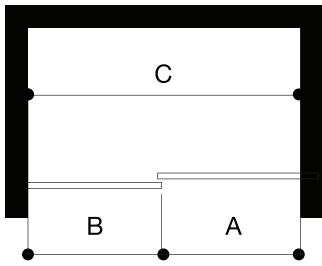

**VIGO ELAN Adjustable Frameless Sliding Shower Door**  
**VG06041**

**PRODUCT FEATURES**

- Built-in horizontal adjustability makes this shower door easy to install
- Includes all mounting hardware
- Constructed from ANSI Z97.1 and 16 CFR 1201-certified tempered glass
- RollerDisk™ Technology allows for up to 3/8" of adjustability as walls shift over time
- High-quality stainless steel and solid brass hardware resist corrosion and tarnishing
- All VIGO Shower Doors feature a quality assured Limited Lifetime Warranty

## MEASUREMENTS

A, B & C dimensions were measured after shower enclosure was completely installed.

Model / Modelo / Modèle	A Door / Puerta / Porte	B Fixed Panel / Panel fijo / Panneau fixe	C Adjustable Width / Dimensión ajustable / Réglable largeur	Height / Altura / Hauteur	Door opening width / Ancho de apertura de puerta / Largeur d'ouverture de la porte
VG6041XX4874	25 5/8" x 73 3/4"	23 5/8" x 74"	44" - 48"	74"	19 1/2"
VG6041XX5274	27 3/4" x 73 1/2"	24 5/8" x 74"	48" - 52"	74"	21 1/2"
VG6041XX5674	29 3/4" x 73 1/2"	26 5/8" x 74"	52" - 56"	74"	23 1/2"
VG6041XX6074	31 1/2" x 73 3/4"	29 5/8" x 74"	56" - 60"	74"	25 1/2"
VG6041XX6066	31 5/8" x 65 1/2"	29 5/8" x 66"	56" - 60"	66"	25 1/2"
VG6041XX6474	33 5/8" x 73 1/2"	30 3/4" x 74"	60" - 64"	74"	27 1/2"
VG6041XX6874	35 5/8" x 73 1/2"	32 3/4" x 74"	64" - 68"	74"	29 1/2"
VG6041XX7274	37 1/2" x 73 3/4"	35 5/8" x 74"	68" - 72"	74"	31 1/2"