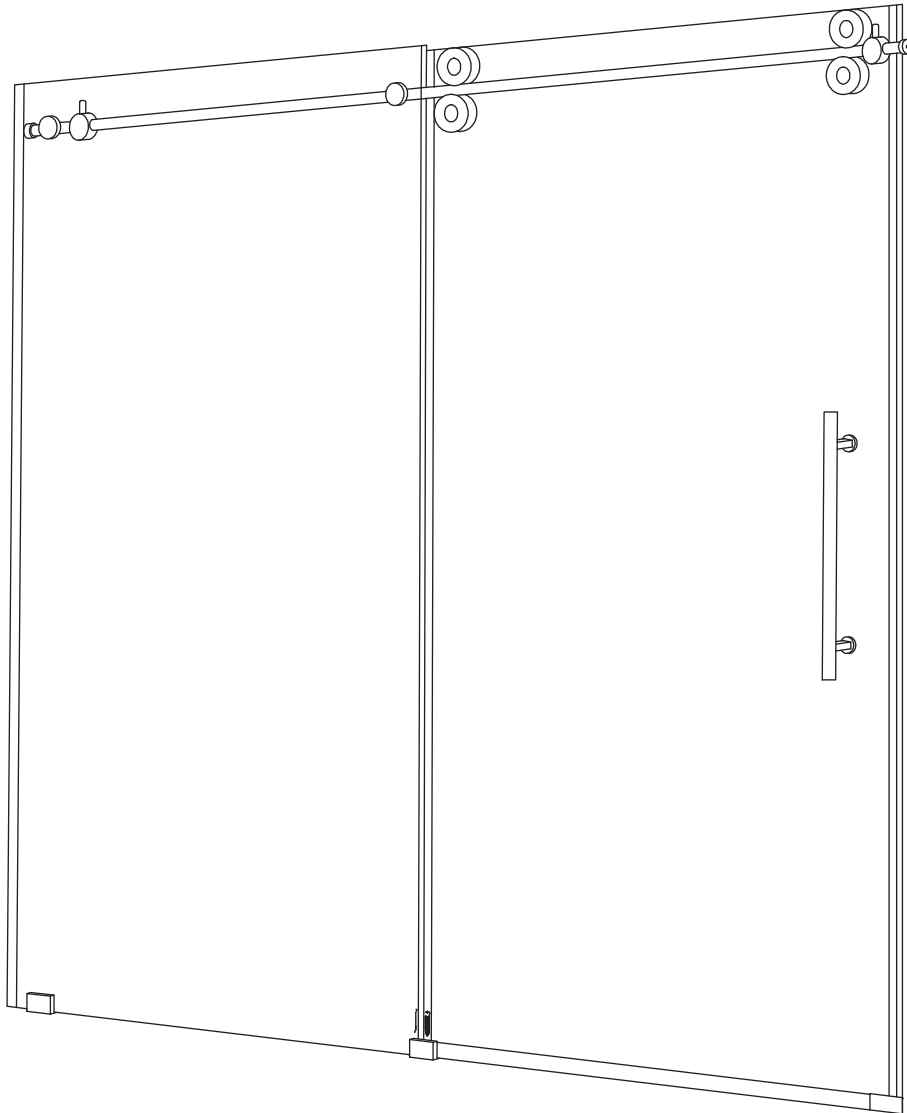

**VIGO ELAN Adjustable Frameless Sliding Shower Door**  
**VG06041**

**PRODUCT FEATURES**

- Built-in horizontal adjustability makes this shower door easy to install
- Includes all mounting hardware
- Constructed from ANSI Z97.1 and 16 CFR 1201-certified tempered glass
- RollerDisk™ Technology allows for up to 3/8" of adjustability as walls shift over time
- High-quality stainless steel and solid brass hardware resist corrosion and tarnishing
- All VIGO Shower Doors feature a quality assured Limited Lifetime Warranty

## MEASUREMENTS

A, B & C dimensions were measured after shower enclosure was completely installed.

Model / Modelo / Modèle	A Door / Puerta / Porte	B Fixed Panel / Panel fijo / Panneau fixe	C Adjustable Width / Dimensión ajustable / Réglable largeur	Height / Altura / Hauteur	Door opening width / Ancho de apertura de puerta / Largeur d'ouverture de la porte
VG6041XX4874	25 5/8" x 73 3/4"	23 5/8" x 74"	44" - 48"	74"	19 1/2"
VG6041XX5274	27 3/4" x 73 1/2"	24 5/8" x 74"	48" - 52"	74"	21 1/2"
VG6041XX5674	29 3/4" x 73 1/2"	26 5/8" x 74"	52" - 56"	74"	23 1/2"
VG6041XX6074	31 1/2" x 73 3/4"	29 5/8" x 74"	56" - 60"	74"	25 1/2"
VG6041XX6066	31 5/8" x 65 1/2"	29 5/8" x 66"	56" - 60"	66"	25 1/2"
VG6041XX6474	33 5/8" x 73 1/2"	30 3/4" x 74"	60" - 64"	74"	27 1/2"
VG6041XX6874	35 5/8" x 73 1/2"	32 3/4" x 74"	64" - 68"	74"	29 1/2"
VG6041XX7274	37 1/2" x 73 3/4"	35 5/8" x 74"	68" - 72"	74"	31 1/2"