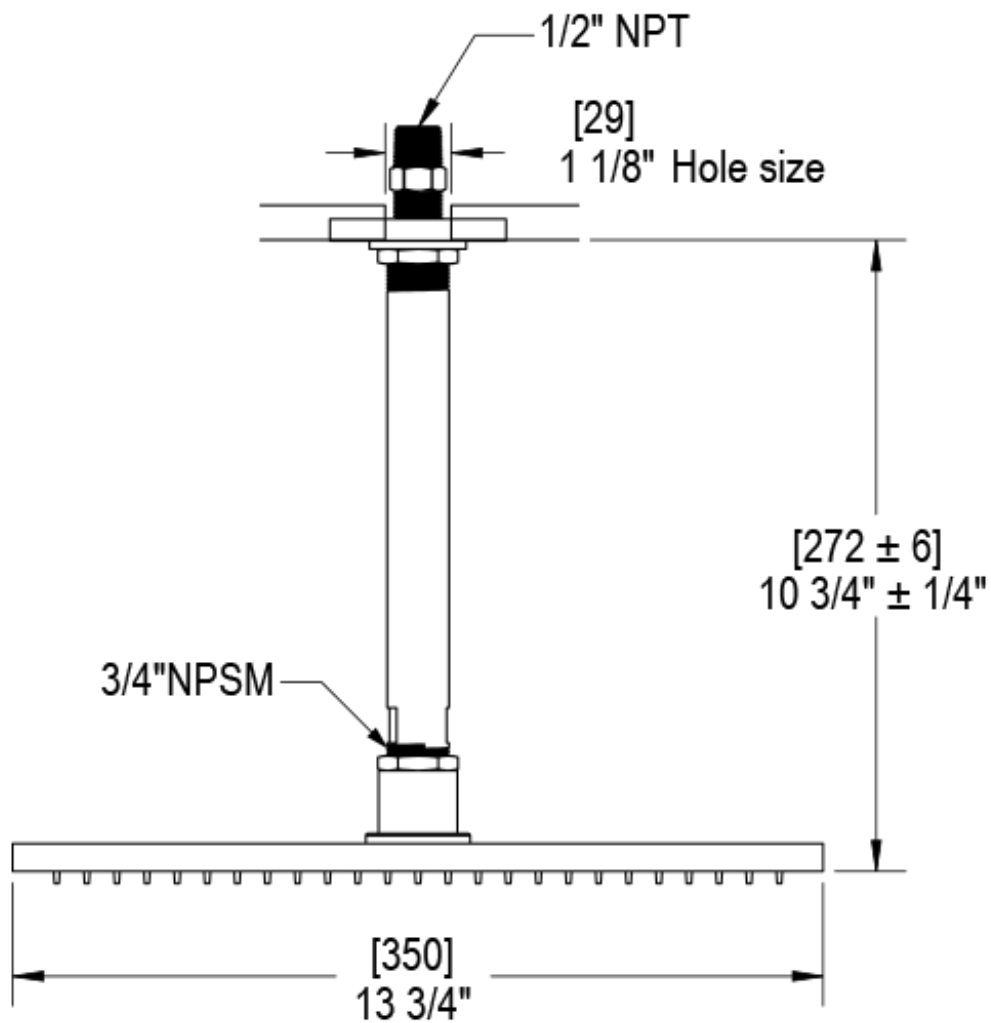

48ICQCHJT Specifications

VOLUME CONTROL VALVE TRIM ONLY

ADJUSTABLE SLIDE BAR WITH HAND HELD SHOWER ASSEMBLY

14" SHOWER HEAD WITH CEILING MOUNT 8" X 3/4" SHOWER ARM & MOUNTING FLANGE

INTEGRAL SUPPLY WITH 1/2" NPT X 1/2" NPSM X 3" NIPPLE

BODY SPRAY WITH 1/2" NPT X 1/2" NPSM X 3" NIPPLE X QTY 4 INCLUDED

TEMPERATURE CONTROL VALVE WITH STOPS