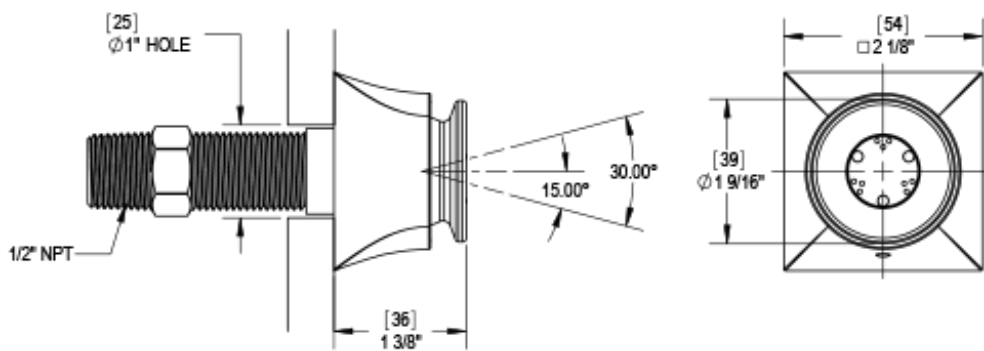

48ICQCHJT Specifications

VOLUME CONTROL VALVE TRIM ONLY

ADJUSTABLE SLIDE BAR WITH HAND HELD SHOWER ASSEMBLY

14" SHOWER HEAD WITH CEILING MOUNT 8" X 3/4" SHOWER ARM & MOUNTING FLANGE

INTEGRAL SUPPLY WITH 1/2" NPT X 1/2" NPSM X 3" NIPPLE

BODY SPRAY WITH 1/2" NPT X 1/2" NPSM X 3" NIPPLE X QTY 4 INCLUDED

TEMPERATURE CONTROL VALVE WITH STOPS