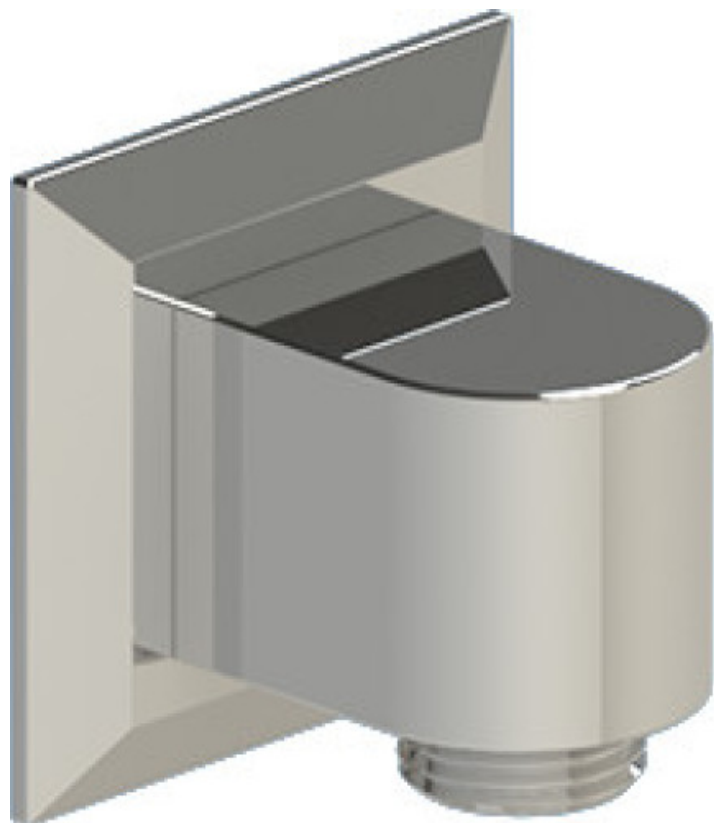

48ICQCHJT Specifications

VOLUME CONTROL VALVE TRIM ONLY

ADJUSTABLE SLIDE BAR WITH HAND HELD SHOWER ASSEMBLY

14" SHOWER HEAD WITH CEILING MOUNT 8" X 3/4" SHOWER ARM & MOUNTING FLANGE

INTEGRAL SUPPLY WITH 1/2" NPT X 1/2" NPSM X 3" NIPPLE

BODY SPRAY WITH 1/2" NPT X 1/2" NPSM X 3" NIPPLE X QTY 4 INCLUDED

TEMPERATURE CONTROL VALVE WITH STOPS