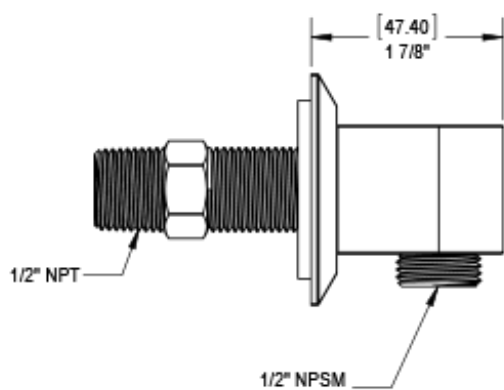

48ICQCHJT Specifications

VOLUME CONTROL VALVE TRIM ONLY

ADJUSTABLE SLIDE BAR WITH HAND HELD SHOWER ASSEMBLY

14" SHOWER HEAD WITH CEILING MOUNT 8" X 3/4" SHOWER ARM & MOUNTING FLANGE

INTEGRAL SUPPLY WITH 1/2" NPT X 1/2" NPSM X 3" NIPPLE

BODY SPRAY WITH 1/2" NPT X 1/2" NPSM X 3" NIPPLE X QTY 4 INCLUDED

TEMPERATURE CONTROL VALVE WITH STOPS