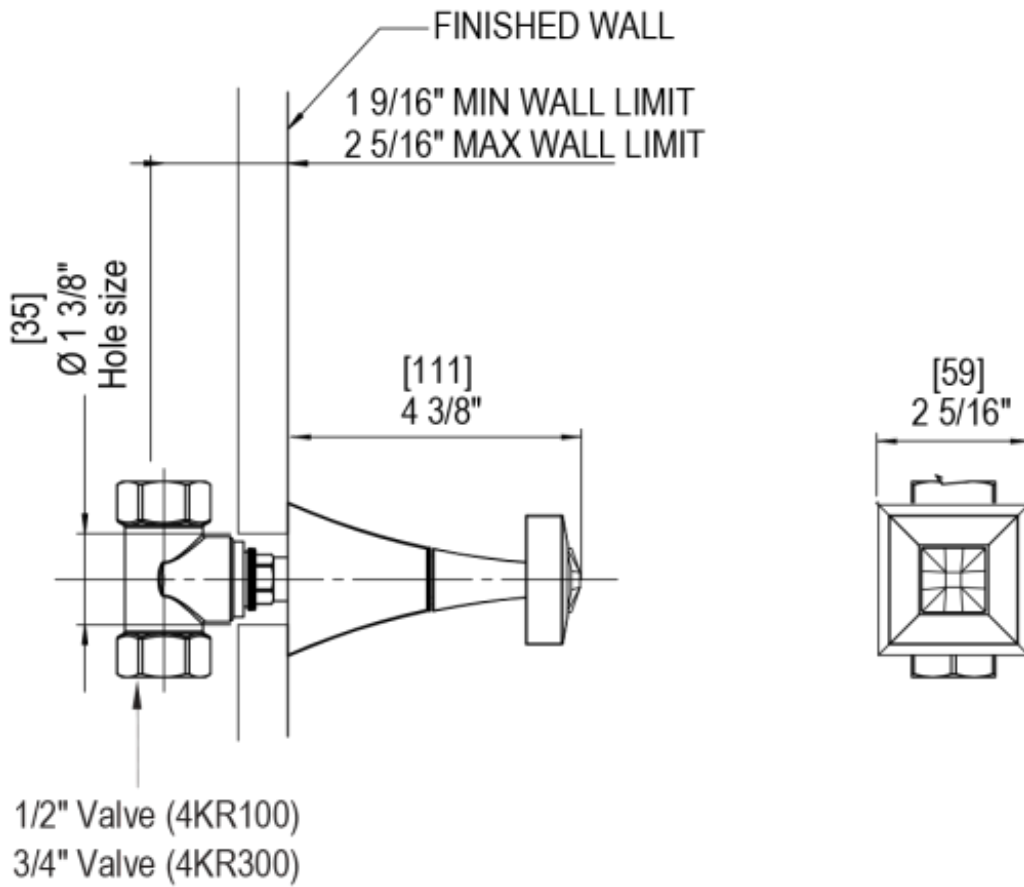

48ICQCHJT Specifications

VOLUME CONTROL VALVE TRIM ONLY

ADJUSTABLE SLIDE BAR WITH HAND HELD SHOWER ASSEMBLY

14" SHOWER HEAD WITH CEILING MOUNT 8" X 3/4" SHOWER ARM & MOUNTING FLANGE

INTEGRAL SUPPLY WITH 1/2" NPT X 1/2" NPSM X 3" NIPPLE

BODY SPRAY WITH 1/2" NPT X 1/2" NPSM X 3" NIPPLE X QTY 4 INCLUDED

TEMPERATURE CONTROL VALVE WITH STOPS