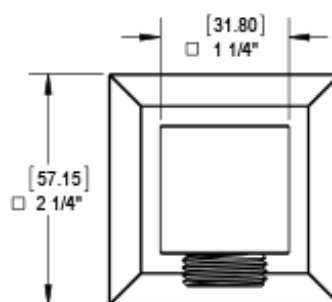

48ICQCHJT Specifications

VOLUME CONTROL VALVE TRIM ONLY

ADJUSTABLE SLIDE BAR WITH HAND HELD SHOWER ASSEMBLY

14" SHOWER HEAD WITH CEILING MOUNT 8" X 3/4" SHOWER ARM & MOUNTING FLANGE

INTEGRAL SUPPLY WITH 1/2" NPT X 1/2" NPSM X 3" NIPPLE

BODY SPRAY WITH 1/2" NPT X 1/2" NPSM X 3" NIPPLE X QTY 4 INCLUDED

TEMPERATURE CONTROL VALVE WITH STOPS