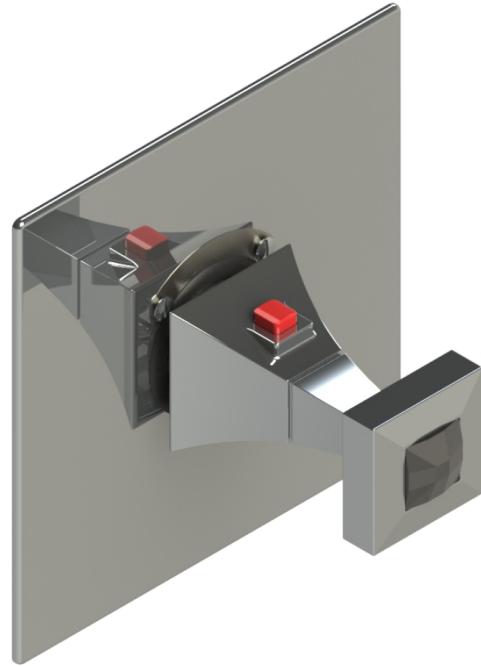

48ICQCHJT Specifications

VOLUME CONTROL VALVE TRIM ONLY

ADJUSTABLE SLIDE BAR WITH HAND HELD SHOWER ASSEMBLY

14" SHOWER HEAD WITH CEILING MOUNT 8" X 3/4" SHOWER ARM & MOUNTING FLANGE

INTEGRAL SUPPLY WITH 1/2" NPT X 1/2" NPSM X 3" NIPPLE

BODY SPRAY WITH 1/2" NPT X 1/2" NPSM X 3" NIPPLE X QTY 4 INCLUDED

TEMPERATURE CONTROL VALVE WITH STOPS