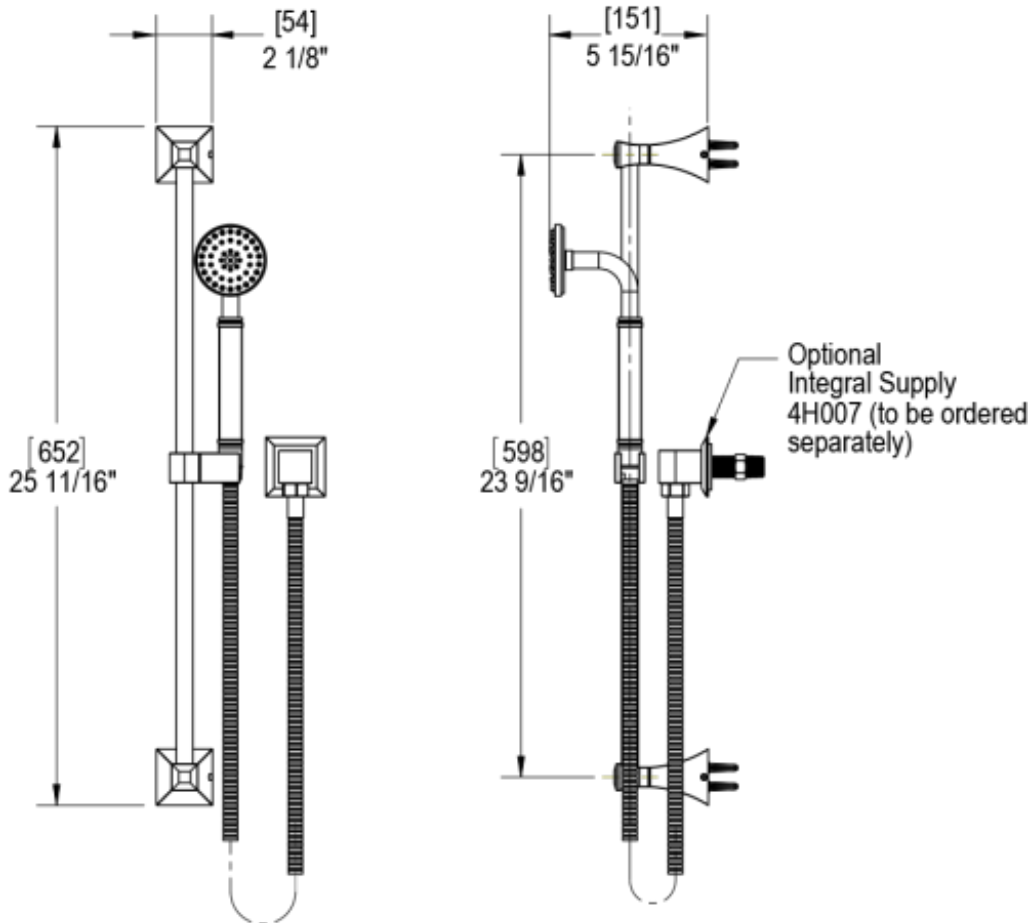

48ICQCHJT Specifications

VOLUME CONTROL VALVE TRIM ONLY

ADJUSTABLE SLIDE BAR WITH HAND HELD SHOWER ASSEMBLY

14" SHOWER HEAD WITH CEILING MOUNT 8" X 3/4" SHOWER ARM & MOUNTING FLANGE

INTEGRAL SUPPLY WITH 1/2" NPT X 1/2" NPSM X 3" NIPPLE

BODY SPRAY WITH 1/2" NPT X 1/2" NPSM X 3" NIPPLE X QTY 4 INCLUDED

TEMPERATURE CONTROL VALVE WITH STOPS