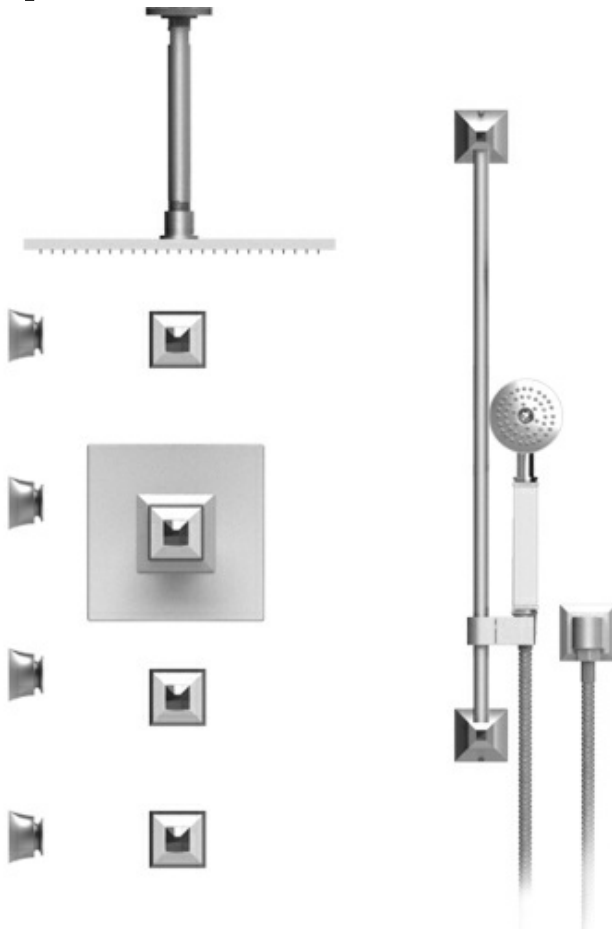

48ICQCHJT Specifications

VOLUME CONTROL VALVE TRIM ONLY

ADJUSTABLE SLIDE BAR WITH HAND HELD SHOWER ASSEMBLY

14" SHOWER HEAD WITH CEILING MOUNT 8" X 3/4" SHOWER ARM & MOUNTING FLANGE

INTEGRAL SUPPLY WITH 1/2" NPT X 1/2" NPSM X 3" NIPPLE

BODY SPRAY WITH 1/2" NPT X 1/2" NPSM X 3" NIPPLE X QTY 4 INCLUDED

TEMPERATURE CONTROL VALVE WITH STOPS