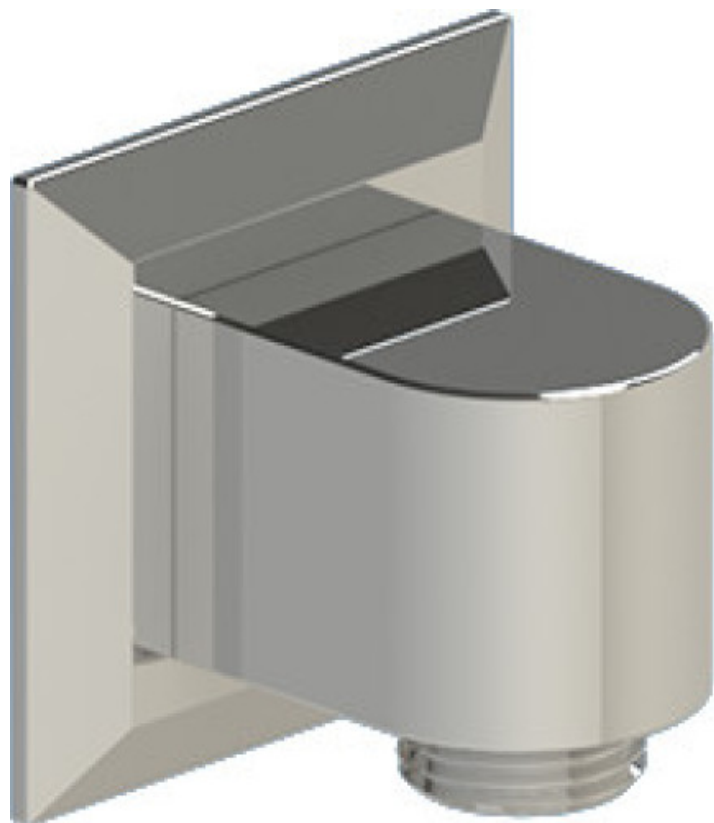

48ICLCHJT Specifications

VOLUME CONTROL VALVE TRIM ONLY

ADJUSTABLE SLIDE BAR WITH HAND HELD SHOWER ASSEMBLY

14" SHOWER HEAD WITH CEILING MOUNT 8" X 3/4" SHOWER ARM & MOUNTING FLANGE

INTEGRAL SUPPLY WITH 1/2" NPT X 1/2" NPSM X 3" NIPPLE

BODY SPRAY WITH 1/2" NPT X 1/2" NPSM X 3" NIPPLE X QTY 4 INCLUDED

TEMPERATURE CONTROL VALVE WITH STOPS