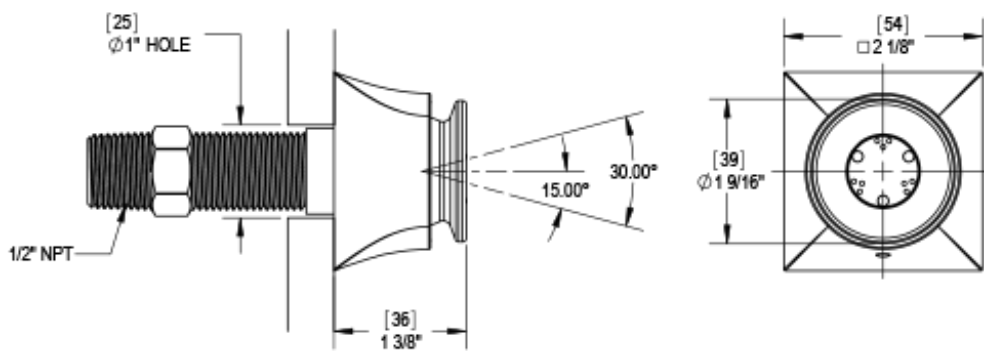

48ICLCHJT Specifications

VOLUME CONTROL VALVE TRIM ONLY

ADJUSTABLE SLIDE BAR WITH HAND HELD SHOWER ASSEMBLY

14" SHOWER HEAD WITH CEILING MOUNT 8" X 3/4" SHOWER ARM & MOUNTING FLANGE

INTEGRAL SUPPLY WITH 1/2" NPT X 1/2" NPSM X 3" NIPPLE

BODY SPRAY WITH 1/2" NPT X 1/2" NPSM X 3" NIPPLE X QTY 4 INCLUDED

TEMPERATURE CONTROL VALVE WITH STOPS