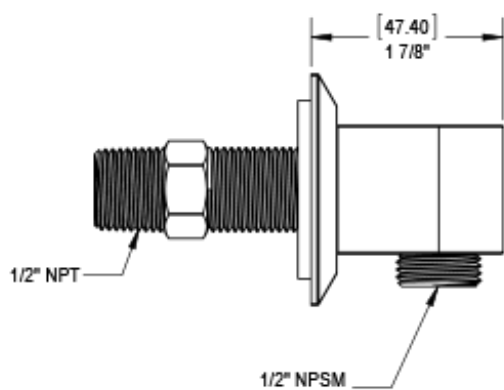

48ICLCHJT Specifications

VOLUME CONTROL VALVE TRIM ONLY

ADJUSTABLE SLIDE BAR WITH HAND HELD SHOWER ASSEMBLY

14" SHOWER HEAD WITH CEILING MOUNT 8" X 3/4" SHOWER ARM & MOUNTING FLANGE

INTEGRAL SUPPLY WITH 1/2" NPT X 1/2" NPSM X 3" NIPPLE

BODY SPRAY WITH 1/2" NPT X 1/2" NPSM X 3" NIPPLE X QTY 4 INCLUDED

TEMPERATURE CONTROL VALVE WITH STOPS