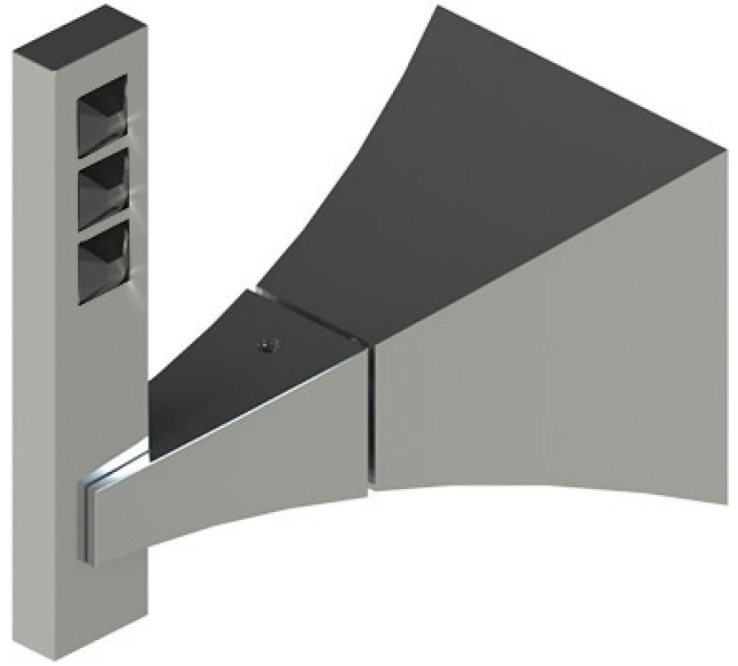

48ICLCHJT Specifications

VOLUME CONTROL VALVE TRIM ONLY

ADJUSTABLE SLIDE BAR WITH HAND HELD SHOWER ASSEMBLY

14" SHOWER HEAD WITH CEILING MOUNT 8" X 3/4" SHOWER ARM & MOUNTING FLANGE

INTEGRAL SUPPLY WITH 1/2" NPT X 1/2" NPSM X 3" NIPPLE

BODY SPRAY WITH 1/2" NPT X 1/2" NPSM X 3" NIPPLE X QTY 4 INCLUDED

TEMPERATURE CONTROL VALVE WITH STOPS