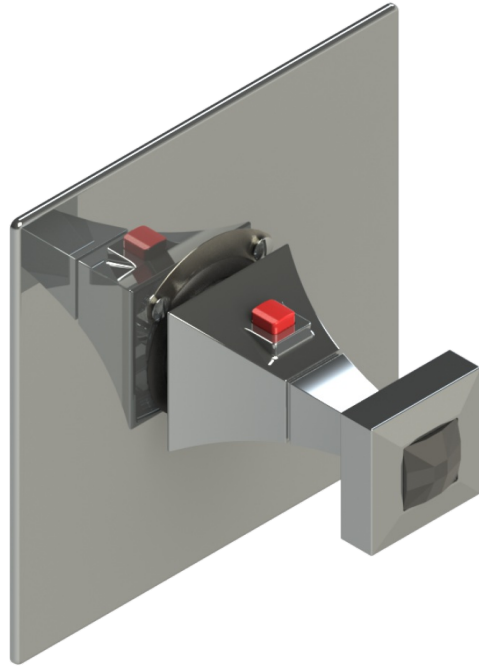

48ICLCHJT Specifications

VOLUME CONTROL VALVE TRIM ONLY

ADJUSTABLE SLIDE BAR WITH HAND HELD SHOWER ASSEMBLY

14" SHOWER HEAD WITH CEILING MOUNT 8" X 3/4" SHOWER ARM & MOUNTING FLANGE

INTEGRAL SUPPLY WITH 1/2" NPT X 1/2" NPSM X 3" NIPPLE

BODY SPRAY WITH 1/2" NPT X 1/2" NPSM X 3" NIPPLE X QTY 4 INCLUDED

TEMPERATURE CONTROL VALVE WITH STOPS