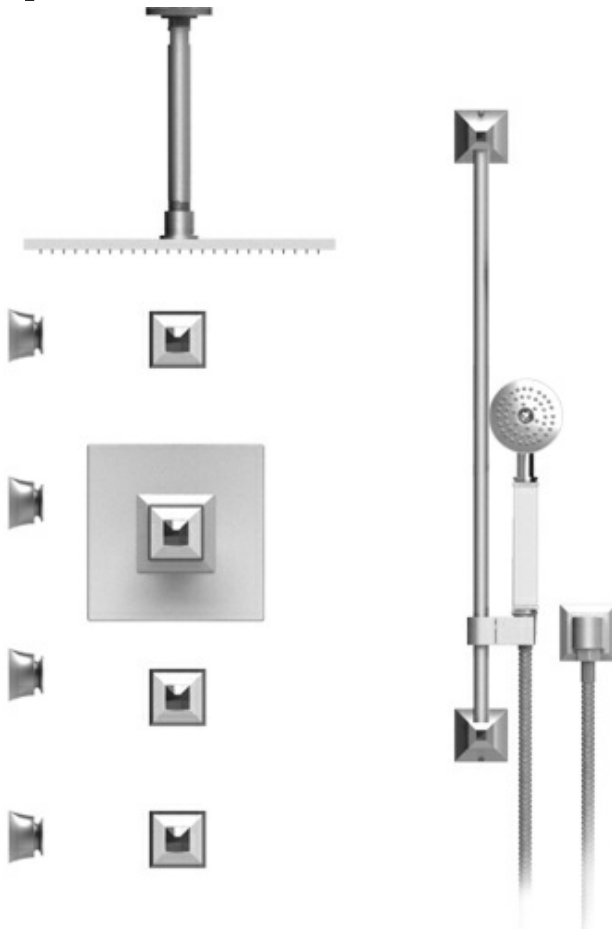

48ICLCHJT Specifications

VOLUME CONTROL VALVE TRIM ONLY

ADJUSTABLE SLIDE BAR WITH HAND HELD SHOWER ASSEMBLY

14" SHOWER HEAD WITH CEILING MOUNT 8" X 3/4" SHOWER ARM & MOUNTING FLANGE

INTEGRAL SUPPLY WITH 1/2" NPT X 1/2" NPSM X 3" NIPPLE

BODY SPRAY WITH 1/2" NPT X 1/2" NPSM X 3" NIPPLE X QTY 4 INCLUDED

TEMPERATURE CONTROL VALVE WITH STOPS