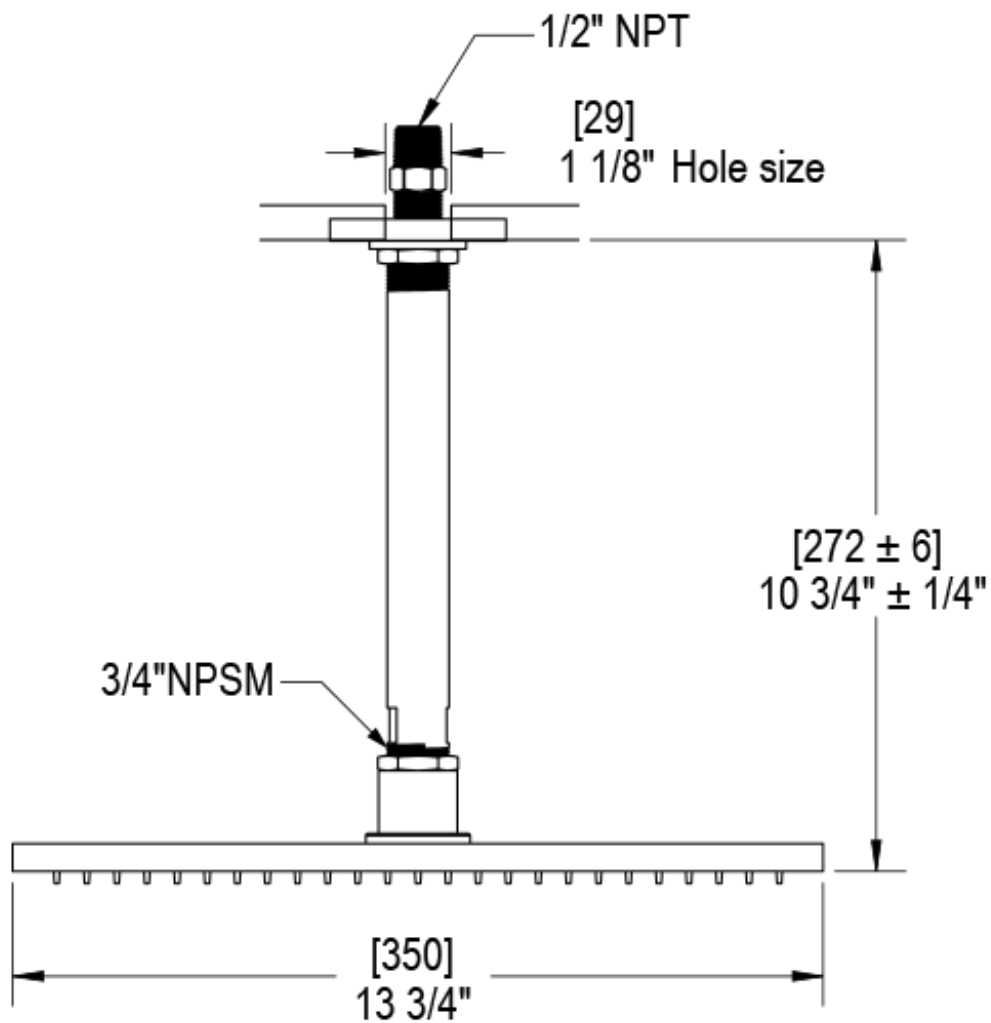

48ICLCHJT Specifications

VOLUME CONTROL VALVE TRIM ONLY

ADJUSTABLE SLIDE BAR WITH HAND HELD SHOWER ASSEMBLY

14" SHOWER HEAD WITH CEILING MOUNT 8" X 3/4" SHOWER ARM & MOUNTING FLANGE

INTEGRAL SUPPLY WITH 1/2" NPT X 1/2" NPSM X 3" NIPPLE

BODY SPRAY WITH 1/2" NPT X 1/2" NPSM X 3" NIPPLE X QTY 4 INCLUDED

TEMPERATURE CONTROL VALVE WITH STOPS