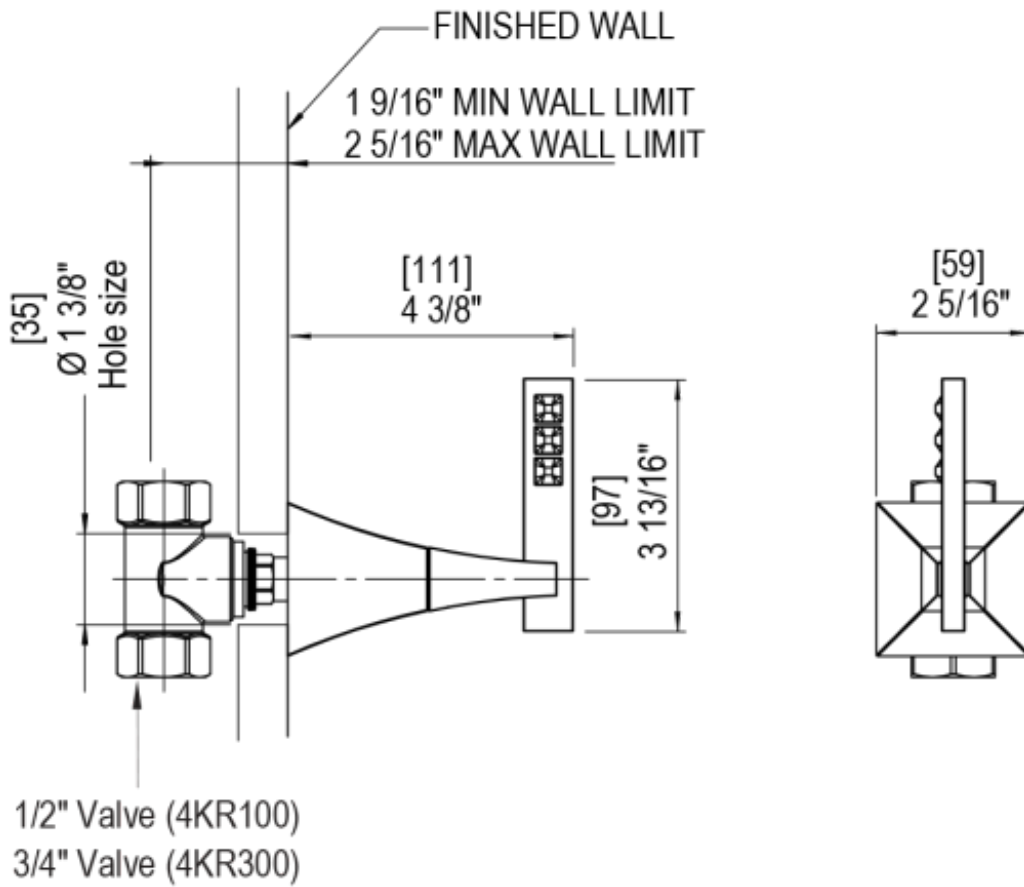

48ICLCHJT Specifications

VOLUME CONTROL VALVE TRIM ONLY

ADJUSTABLE SLIDE BAR WITH HAND HELD SHOWER ASSEMBLY

14" SHOWER HEAD WITH CEILING MOUNT 8" X 3/4" SHOWER ARM & MOUNTING FLANGE

INTEGRAL SUPPLY WITH 1/2" NPT X 1/2" NPSM X 3" NIPPLE

BODY SPRAY WITH 1/2" NPT X 1/2" NPSM X 3" NIPPLE X QTY 4 INCLUDED

TEMPERATURE CONTROL VALVE WITH STOPS