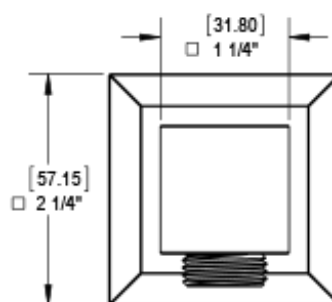

48ICLCHJT Specifications

VOLUME CONTROL VALVE TRIM ONLY

ADJUSTABLE SLIDE BAR WITH HAND HELD SHOWER ASSEMBLY

14" SHOWER HEAD WITH CEILING MOUNT 8" X 3/4" SHOWER ARM & MOUNTING FLANGE

INTEGRAL SUPPLY WITH 1/2" NPT X 1/2" NPSM X 3" NIPPLE

BODY SPRAY WITH 1/2" NPT X 1/2" NPSM X 3" NIPPLE X QTY 4 INCLUDED

TEMPERATURE CONTROL VALVE WITH STOPS