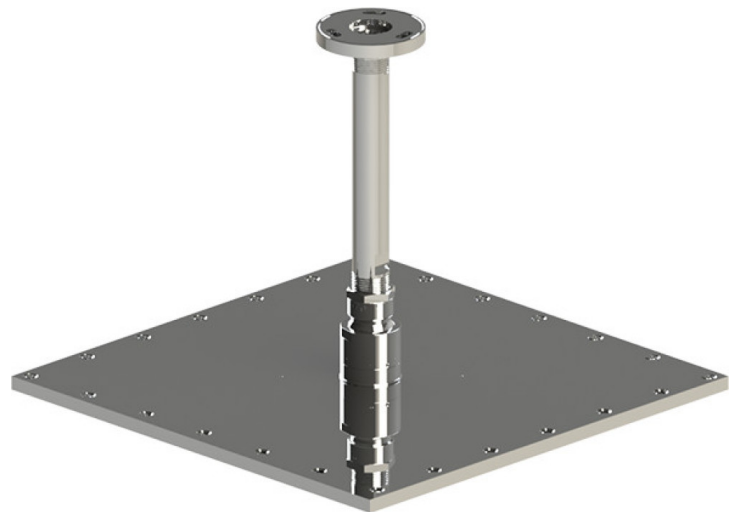

48ICLCHJT Specifications

VOLUME CONTROL VALVE TRIM ONLY

ADJUSTABLE SLIDE BAR WITH HAND HELD SHOWER ASSEMBLY

14" SHOWER HEAD WITH CEILING MOUNT 8" X 3/4" SHOWER ARM & MOUNTING FLANGE

INTEGRAL SUPPLY WITH 1/2" NPT X 1/2" NPSM X 3" NIPPLE

BODY SPRAY WITH 1/2" NPT X 1/2" NPSM X 3" NIPPLE X QTY 4 INCLUDED

TEMPERATURE CONTROL VALVE WITH STOPS