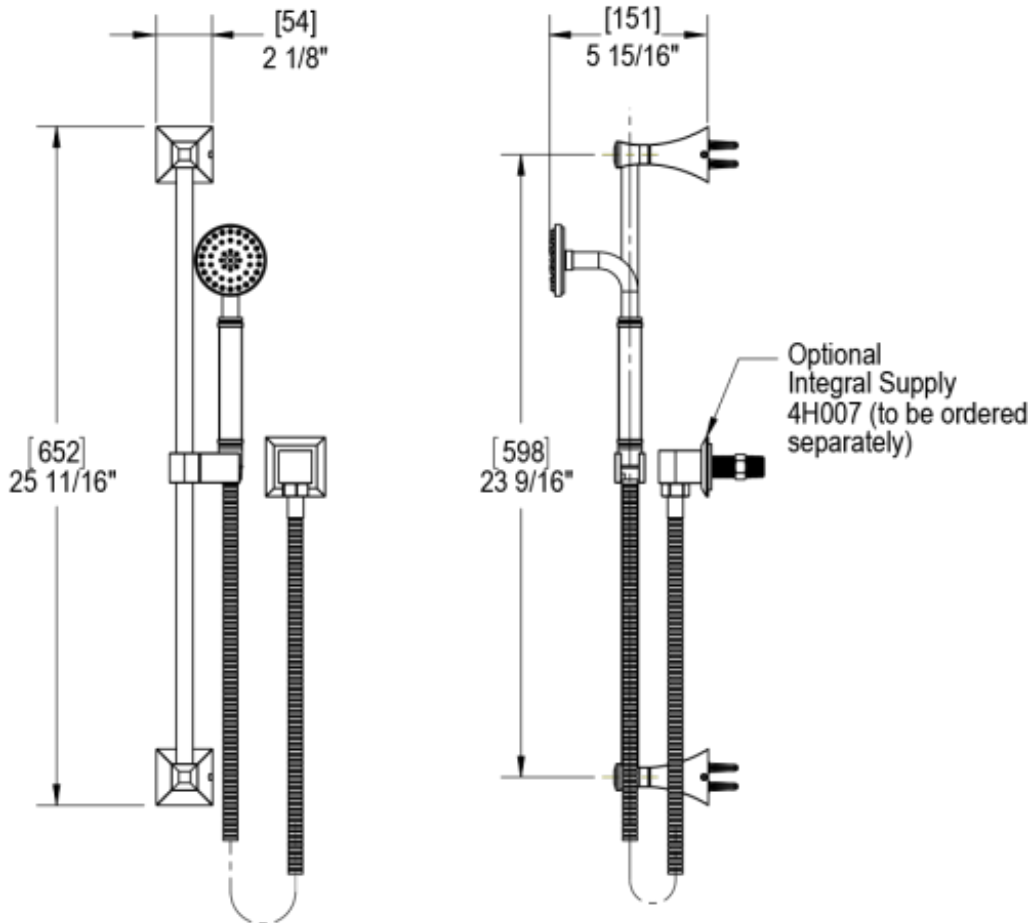

48ICLCHJT Specifications

VOLUME CONTROL VALVE TRIM ONLY

ADJUSTABLE SLIDE BAR WITH HAND HELD SHOWER ASSEMBLY

14" SHOWER HEAD WITH CEILING MOUNT 8" X 3/4" SHOWER ARM & MOUNTING FLANGE

INTEGRAL SUPPLY WITH 1/2" NPT X 1/2" NPSM X 3" NIPPLE

BODY SPRAY WITH 1/2" NPT X 1/2" NPSM X 3" NIPPLE X QTY 4 INCLUDED

TEMPERATURE CONTROL VALVE WITH STOPS